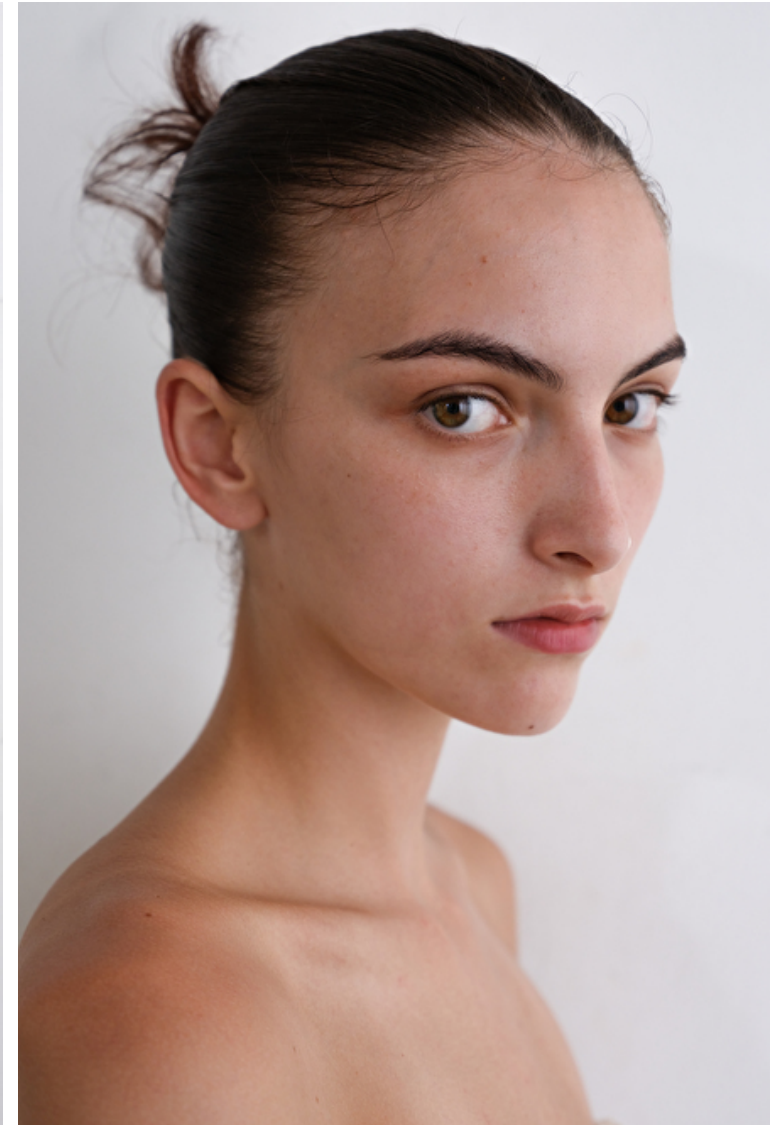

Tori McLelland

Height 178cm / 5' 10.0"

Bust 81cm / 32"

Waist 61cm / 24"

Hips 89cm / 35"

Shoes EU/US/UK 39 / 8 / 6

Eyes Hazel

Hair Red brown

Cup A/B

Tori McLelland

Height 178cm / 5' 10.0"

Bust 81cm / 32"

Waist 61cm / 24"

Hips 89cm / 35"

Shoes EU/US/UK 39 / 8 / 6

Eyes Hazel

Hair Red brown

Cup A/B

Tori McLelland

Height 178cm / 5' 10.0"

Bust 81cm / 32"

Waist 61cm / 24"

Hips 89cm / 35"

Shoes EU/US/UK 39 / 8 / 6