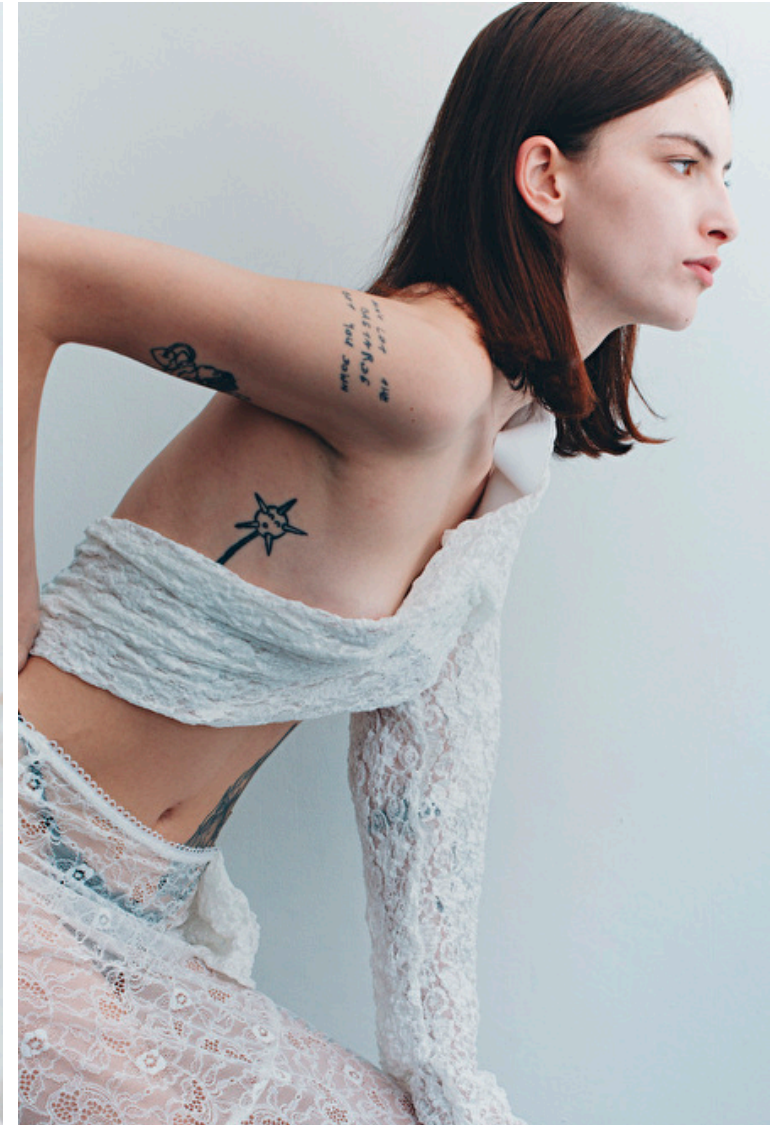

Tori McLelland

Height 178cm / 5' 10.0"

Bust 81cm / 32"

Waist 61cm / 24"

Hips 89cm / 35"

Shoes EU/US/UK 39 / 8 / 6

Eyes Hazel

Hair Red brown

Cup A/B