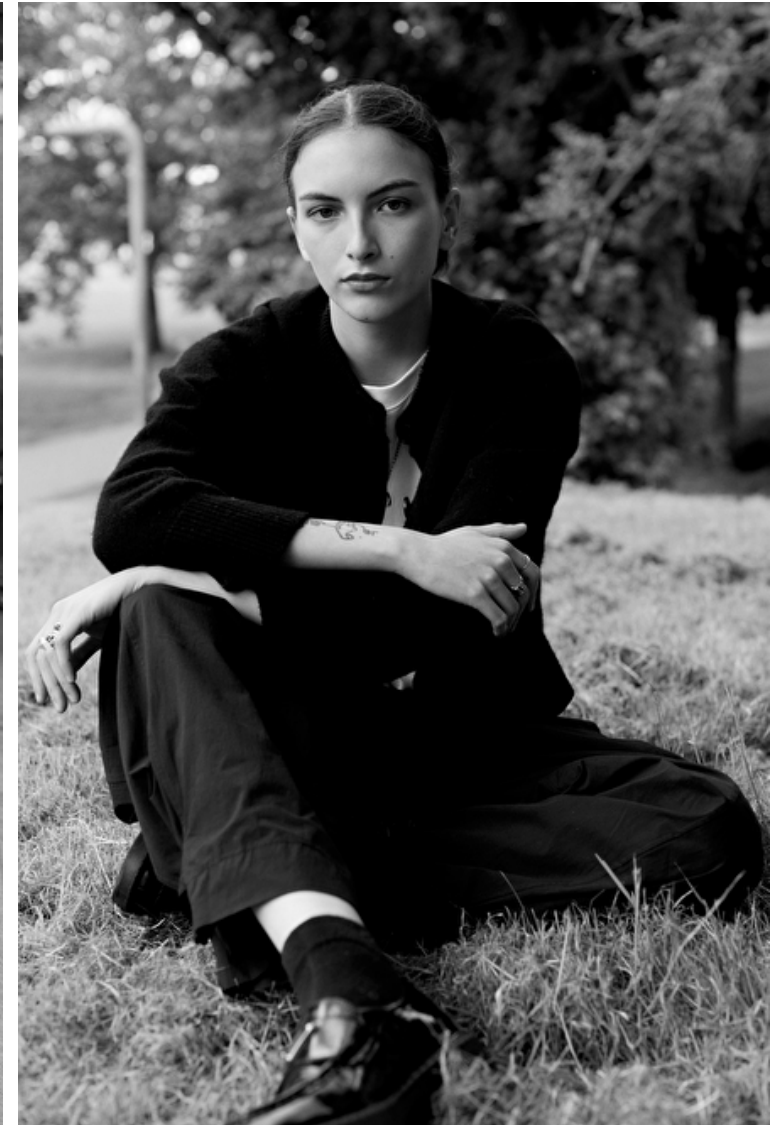

Select

MODEL MANAGEMENT

Via Giorgio Washington, 2, Milano, 20146, Lombardia, Italy

Phone: +39 02 89658300 Fax: +39 02 89658398 Email: info.milano@selectmodel.com Website: <https://www.selectmodel.com/>

Tori McLelland

Height 178cm / 5' 10.0"

Bust 81cm / 32"

Waist 61cm / 24"

Hips 89cm / 35"

Shoes EU/US/UK 39 / 8 / 6

Eyes Hazel

Hair Red brown

Cup A/B