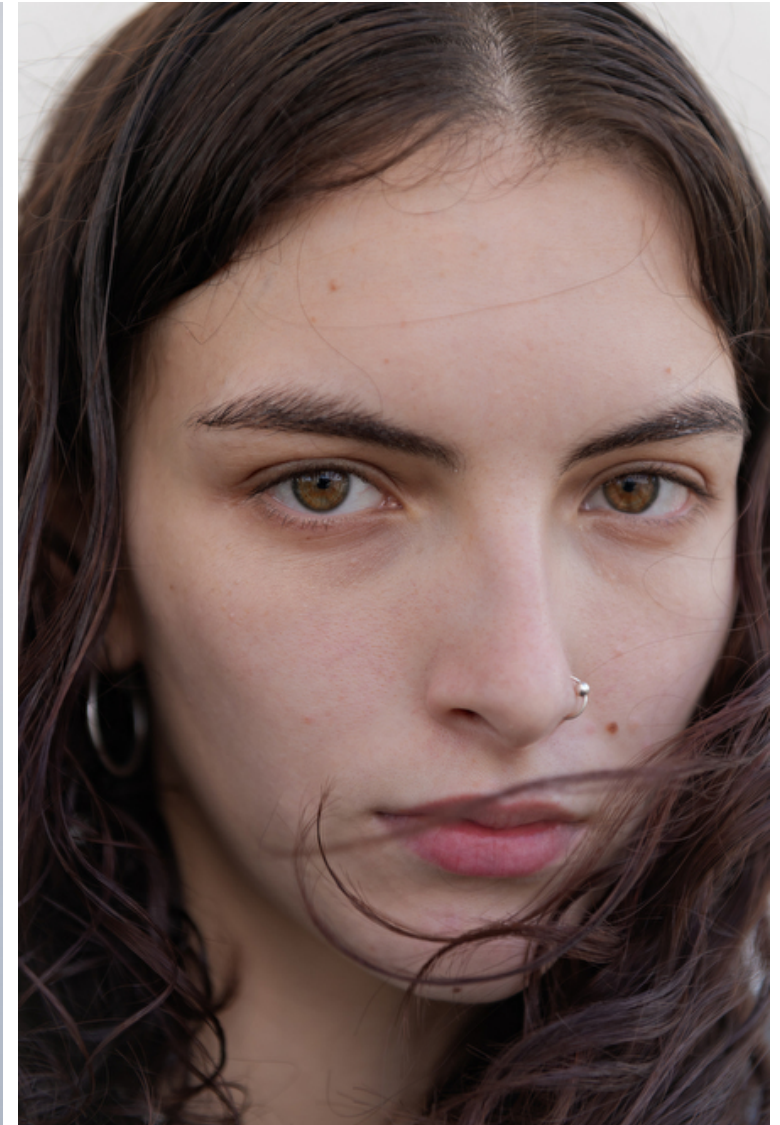

Tori McLelland

Height 178cm / 5' 10.0"

Bust 81cm / 32"

Waist 61cm / 24"

Hips 89cm / 35"

Shoes EU/US/UK 39 / 8 / 6

Eyes Hazel

Hair Red brown

Cup A/B