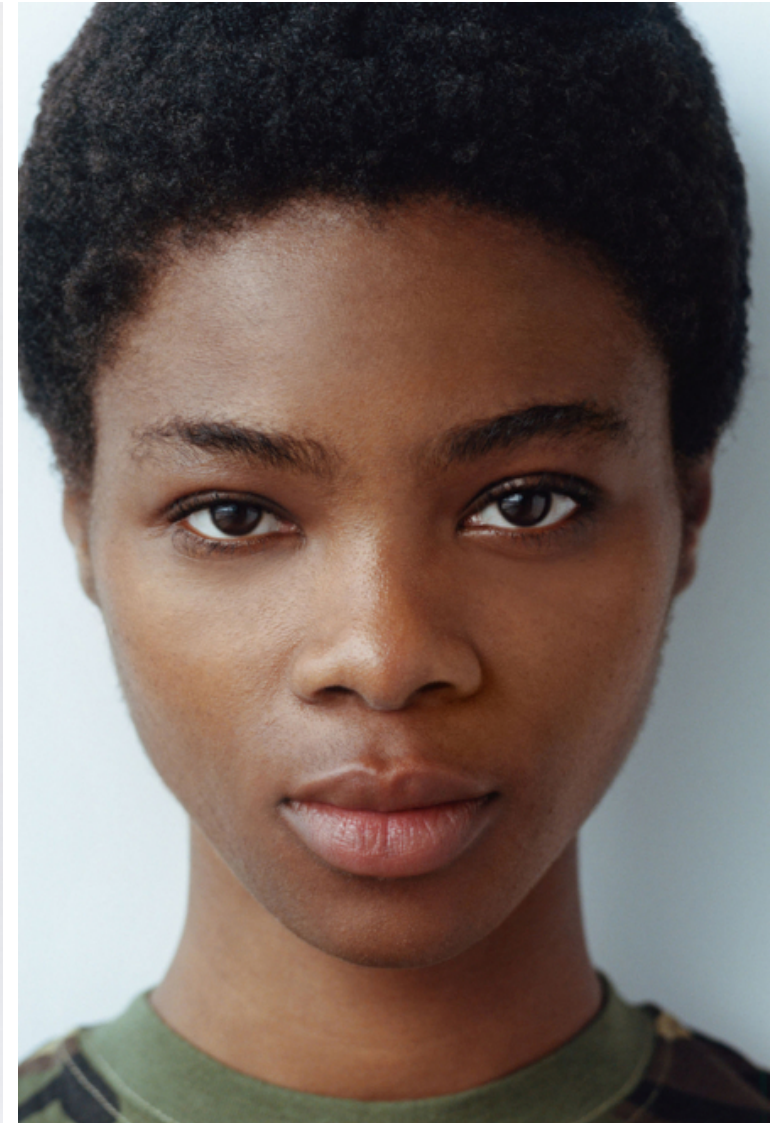

TUMI

Height 175cm / 5' 9.0"

Size EU/US 34 / 4

Bust 74cm / 29"

Waist 60cm / 23.5"

Hips 85cm / 33.5"

Shoes EU/US/UK 41 / 9.5 / 8

Eyes Brown

Hair Black

Hair length 3