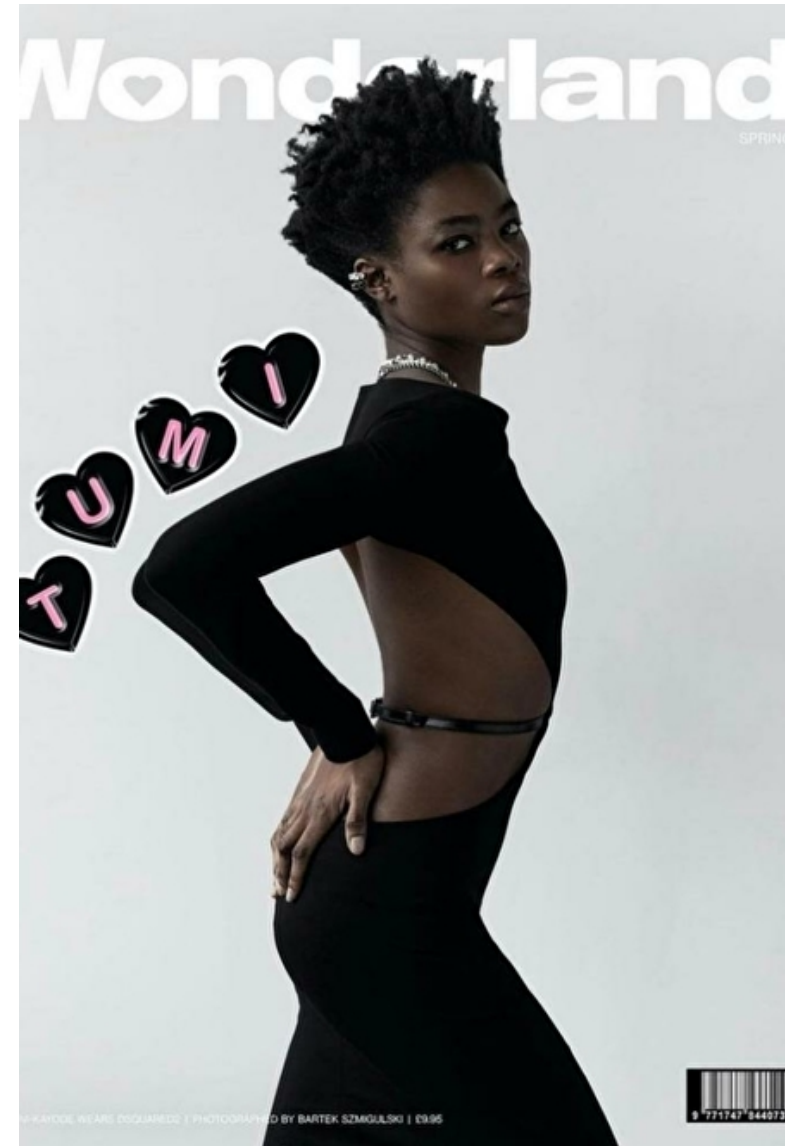

TUMI

Height 175cm / 5' 9.0"

Size EU/US 34 / 4

Bust 74cm / 29"

Waist 60cm / 23.5"

Hips 85cm / 33.5"

Shoes EU/US/UK 41 / 9.5 / 8

Eyes Brown

Hair Black

Hair length 3