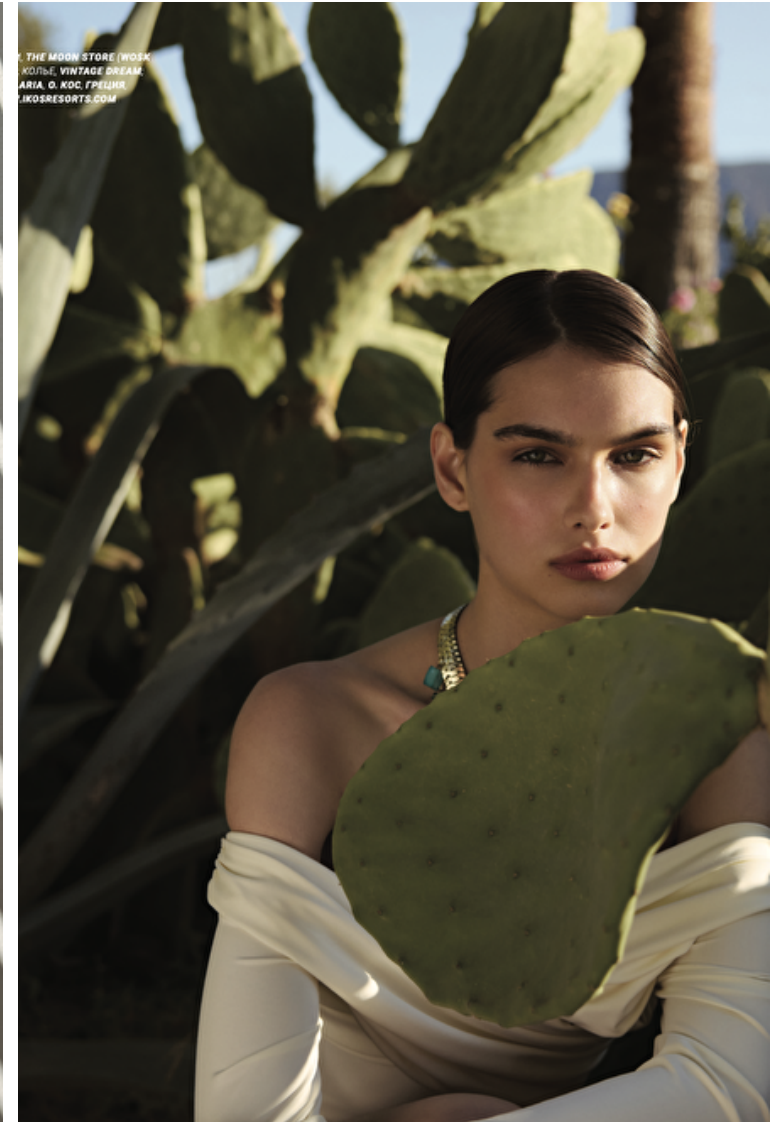

LINA Voroshkova

Height 179cm / 5' 10.5"

Size EU/US 39

Bust 80cm / 31.5"

Waist 58cm / 23"

Hips 87cm / 34.5"

Shoes EU/US/UK 39.5 / 8.5 / 6

Eyes Grey

Hair Brown