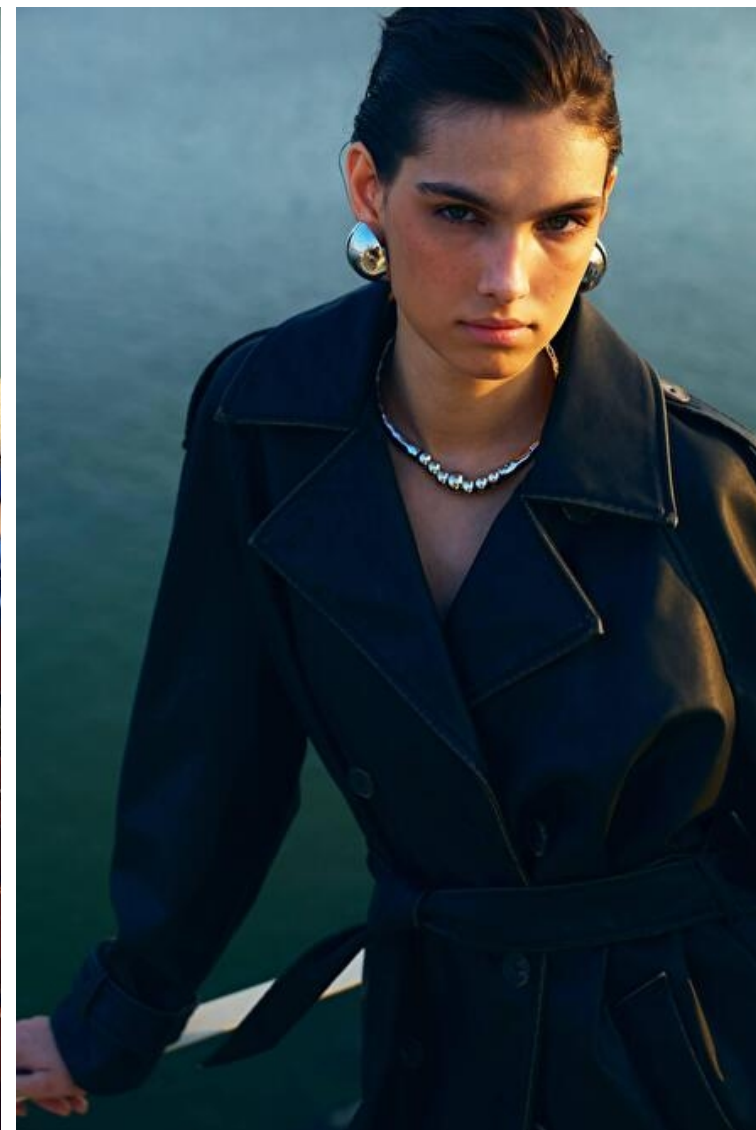

Select

MODEL MANAGEMENT

Via Giorgio Washington, 2, Milano, 20146, Lombardia, Italy

Phone: +39 02 89658300 Fax: +39 02 89658398 Email: info.milano@selectmodel.com Website: <https://www.selectmodel.com/>

LINA Voroshkova

Height 179cm / 5' 10.5"

Size EU/US 39

Bust 80cm / 31.5"

Waist 58cm / 23"

Hips 87cm / 34.5"

Shoes EU/US/UK 39.5 / 8.5 / 6

Eyes Grey

Hair Brown