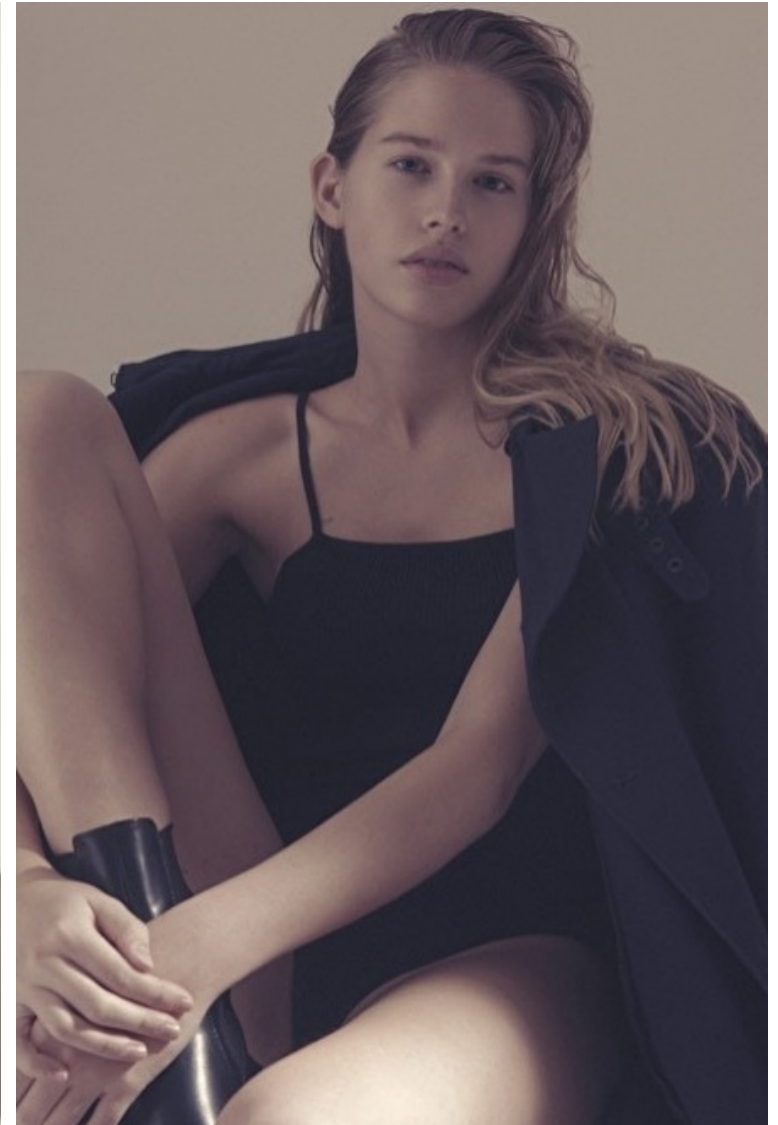

Height 172cm / 5' 7.5"

Bust 80cm / 31.5"

Waist 61cm / 24"

Hips 87cm / 34.5"

Shoes EU/US/UK 39.5 / 8.5 / 6

Eyes Blue

Hair Blond

Vanda Luca