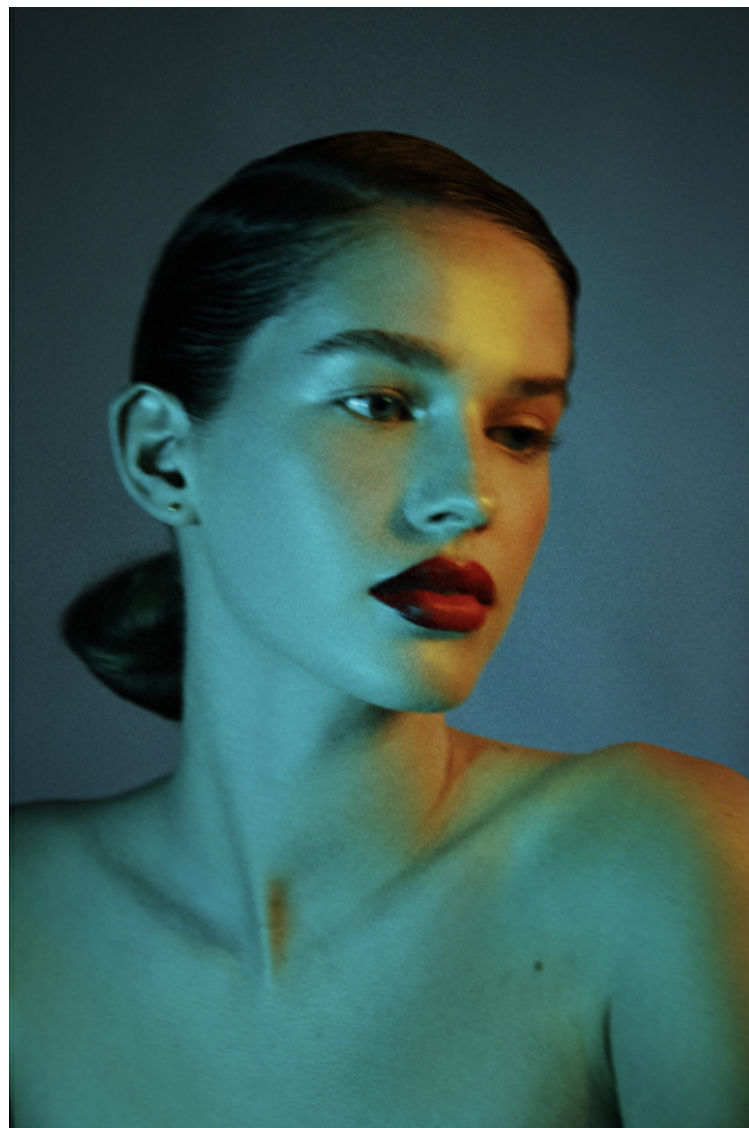

Height 172cm / 5' 7.5"

Bust 80cm / 31.5"

Waist 61cm / 24"

Hips 87cm / 34.5"

Shoes EU/US/UK 39.5 / 8.5 / 6

Eyes Blue

Hair Blond

Vanda Luca