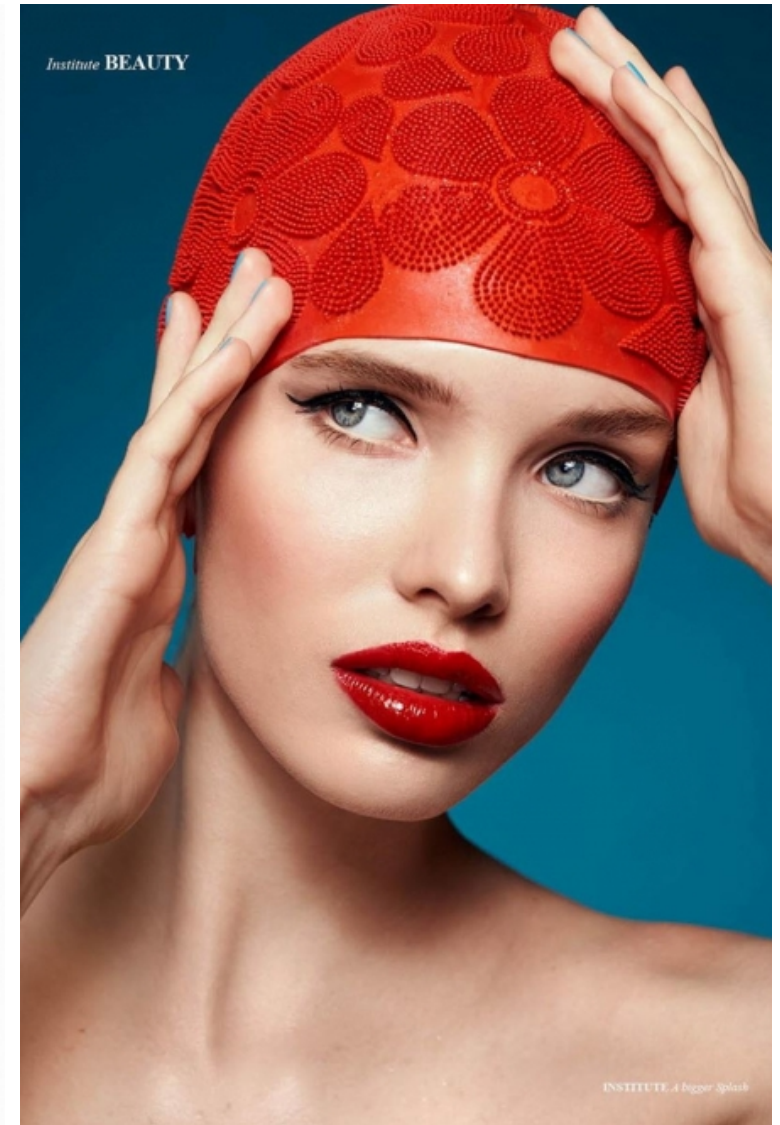

Height 178cm / 5' 10.0"

Bust 78cm / 30.5"

Waist 60cm / 23.5"

Hips 90cm / 35.5"

Shoes EU/US/UK 37 / 6.5 / 4

Hair Light brown

Eyes Blue

A bigger Splash INSTITUTE