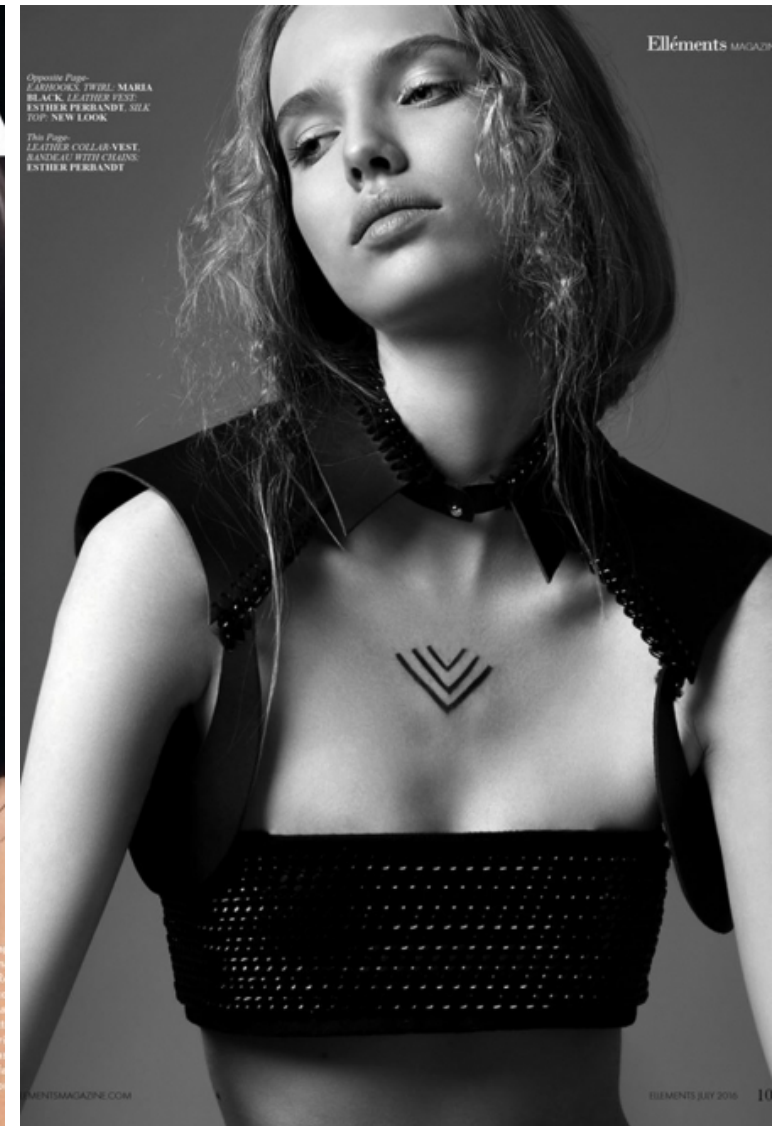

Height 178cm / 5' 10.0"

Bust 78cm / 30.5"

Waist 60cm / 23.5"

Hips 90cm / 35.5"

Shoes EU/US/UK 37 / 6.5 / 4

Hair Light brown

Eyes Blue

Select