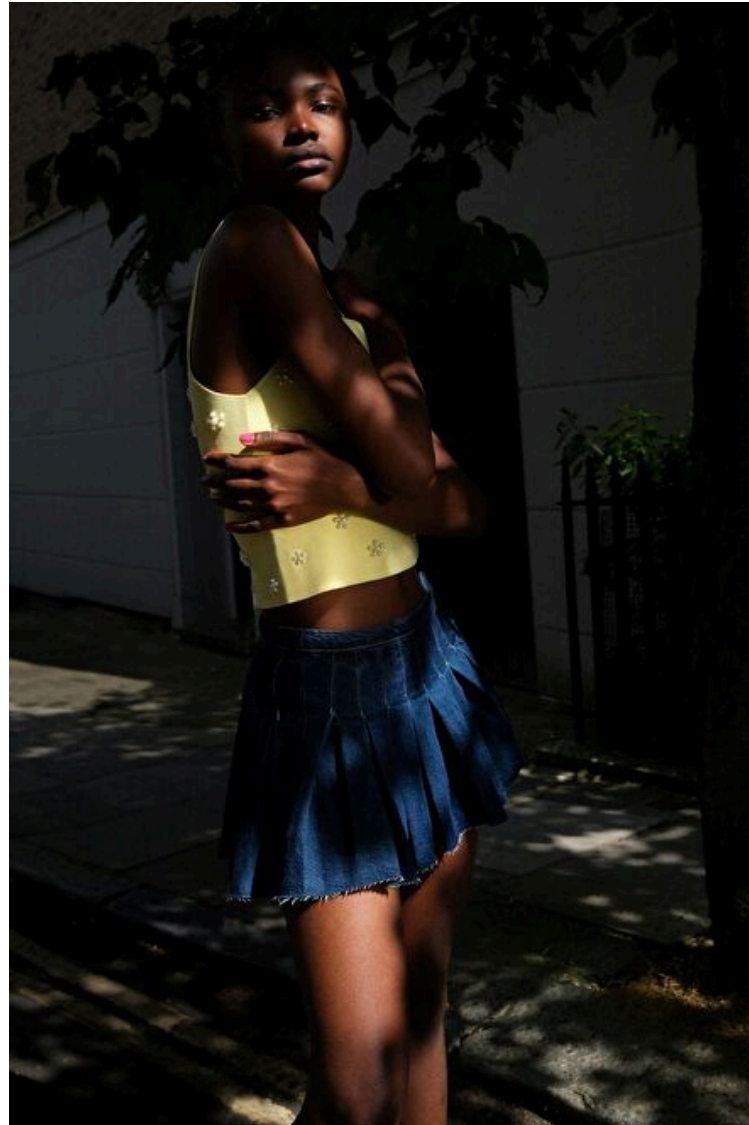

Height 178cm / 5' 10.0"

Bust 80cm / 31.5"

Waist 62cm / 24.5"

Hips 88cm / 34.5"

Shoes EU/US/UK 40.5 / 9.5 / 7

Eyes Black

Hair Black

Select