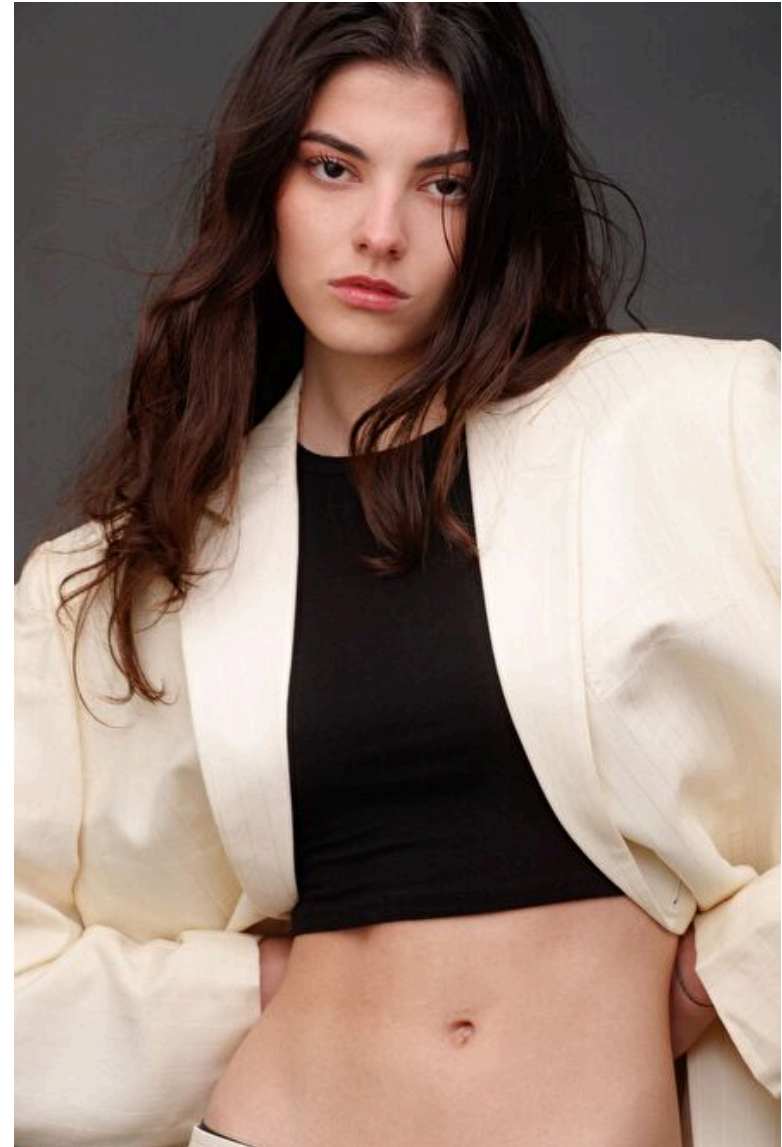

Victoria Ghinea

Height 176cm / 5' 9.5"

Bust 79cm / 31"

Waist 59cm / 23"

Hips 89cm / 35"

Shoes EU/US/UK 38.5 / 7.5 / 5

Eyes Brown

Hair Dark brown