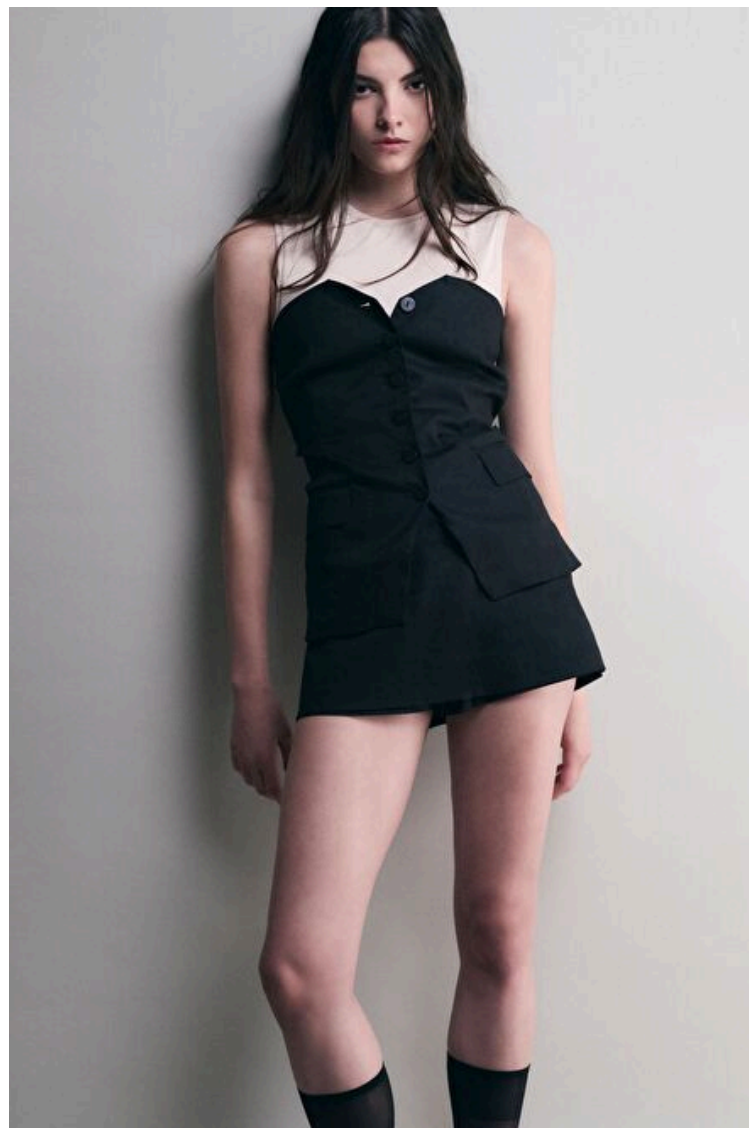

Victoria Ghinea

Height 176cm / 5' 9.5"

Bust 79cm / 31"

Waist 59cm / 23"

Hips 89cm / 35"

Shoes EU/US/UK 38.5 / 7.5 / 5

Eyes Brown

Hair Dark brown