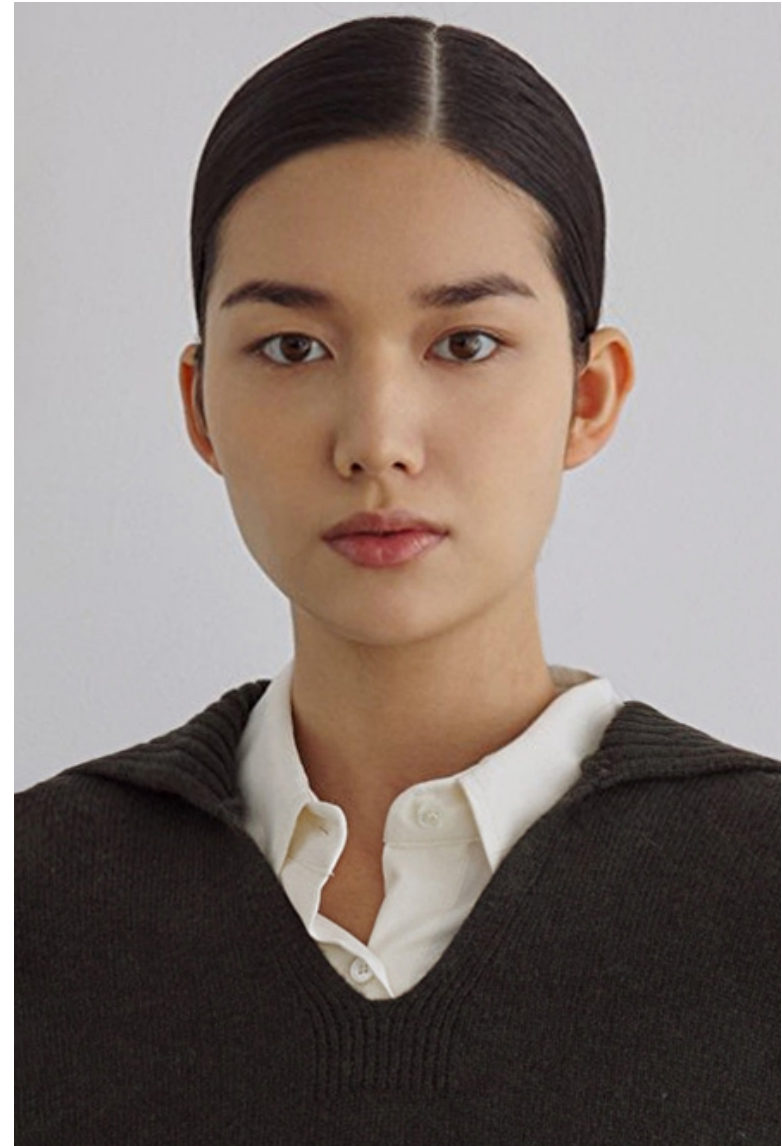

Viktoria Liu

Height 174cm / 5' 8.5"

Bust 80cm / 31.5"

Waist 60cm / 23.5"

Hips 89cm / 35"

Shoes EU/US/UK 38.5 / 7.5 / 5

Eyes Brown

Hair Dark brown