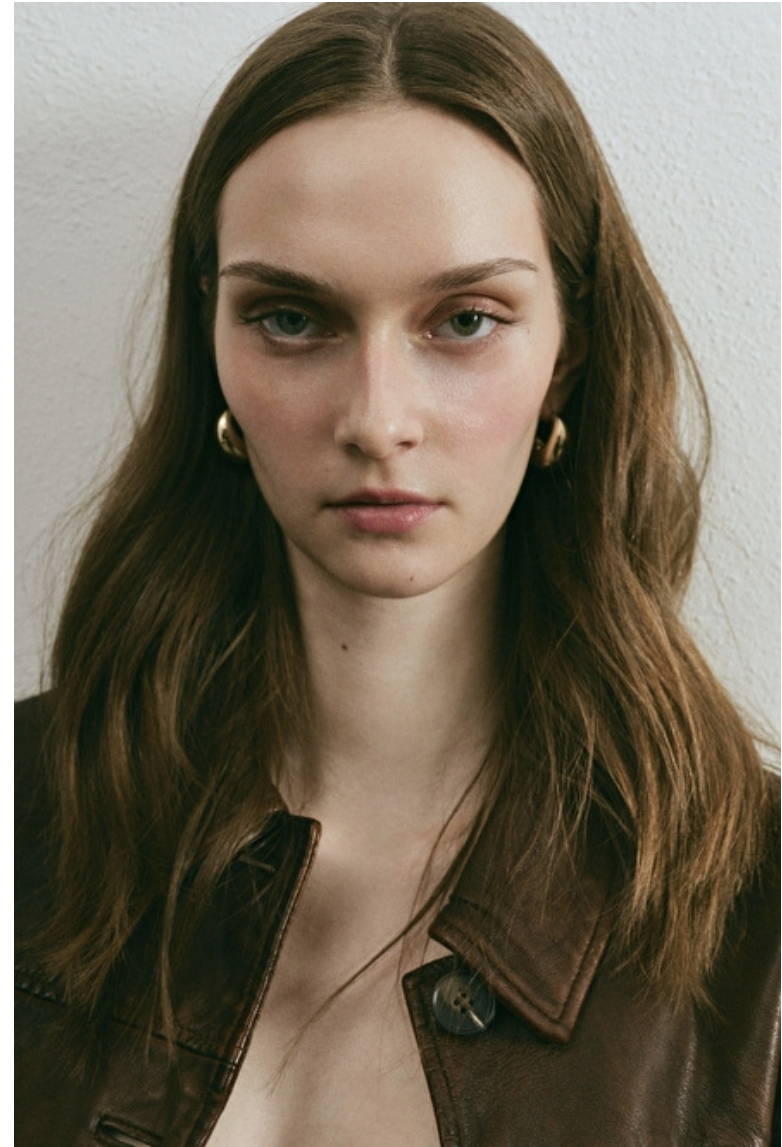

Vitoria

Height 180cm / 5' 11.0"

Bust 80cm / 31.5"

Waist 61cm / 24"

Hips 91cm / 36"

Shoes EU/US/UK 40 / 9 / 7

Eyes Green

Hair Brown