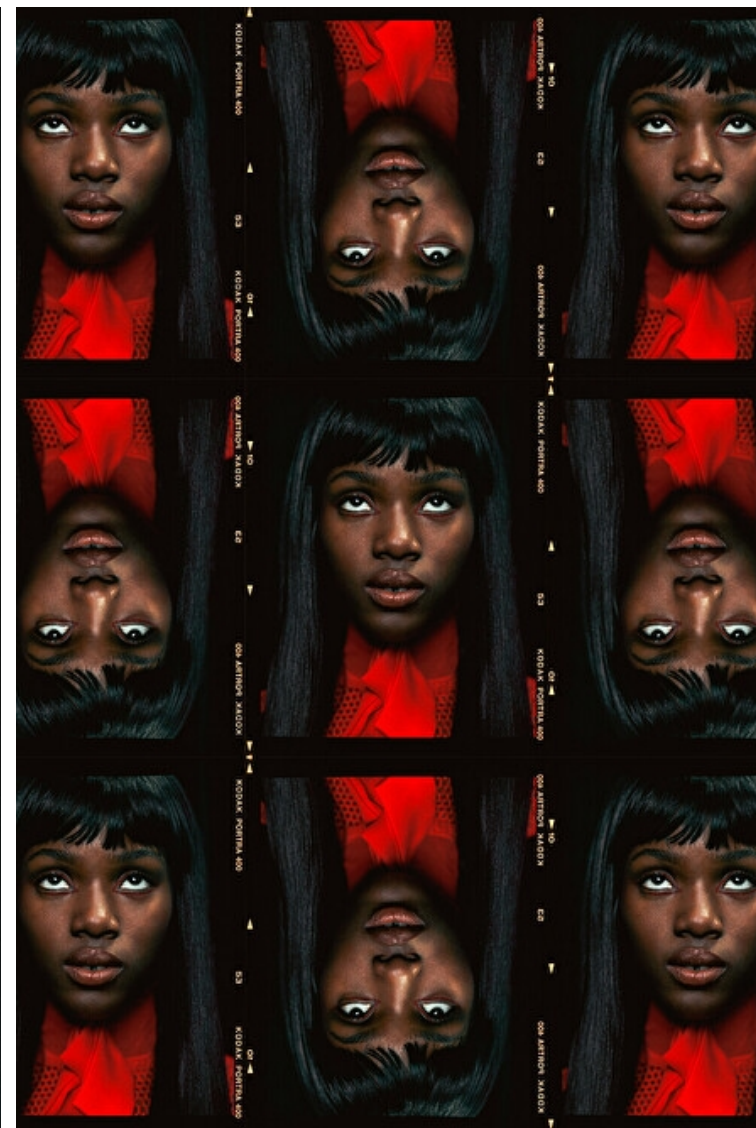

## Vivica Ilobi

Height 178cm / 5' 10.0"

Bust 81cm / 32"

Waist 62cm / 24.5"

Hips 89cm / 35"

Shoes EU/US/UK 38.5 / 7.5 / 5

Eyes Brown

Hair Dark brown