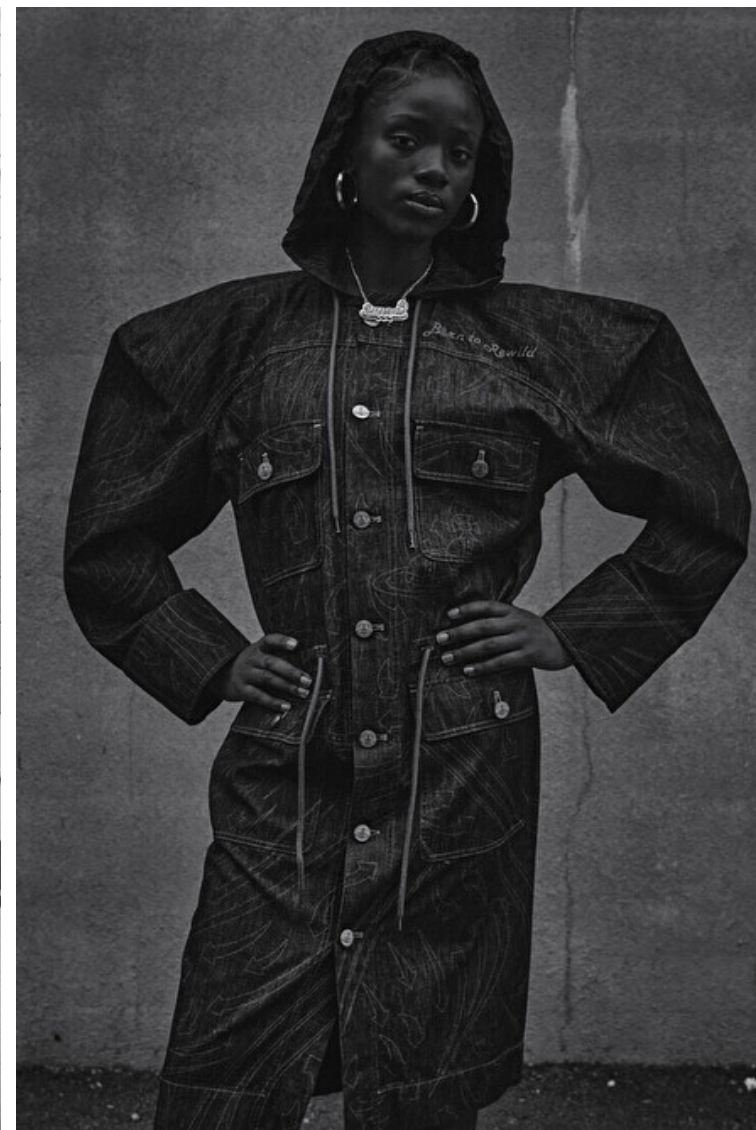

## Vivica Ilobi

Height 178cm / 5' 10.0"

Bust 81cm / 32"

Waist 62cm / 24.5"

Hips 89cm / 35"

Shoes EU/US/UK 38.5 / 7.5 / 5

Eyes Brown

Hair Dark brown