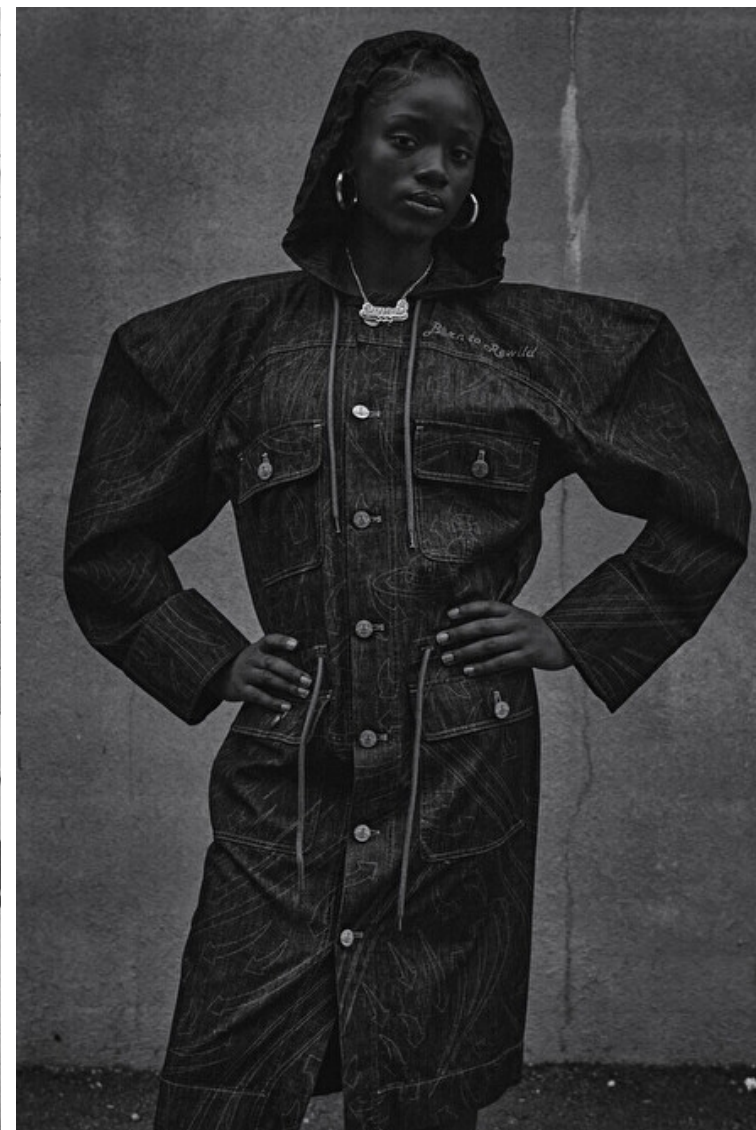

Height 178cm / 5' 10.0"

Bust 81cm / 32"

Waist 62cm / 24.5"

Hips 89cm / 35"

Shoes EU/US/UK 38.5 / 7.5 / 5

Eyes Brown

Hair Dark brown

Select