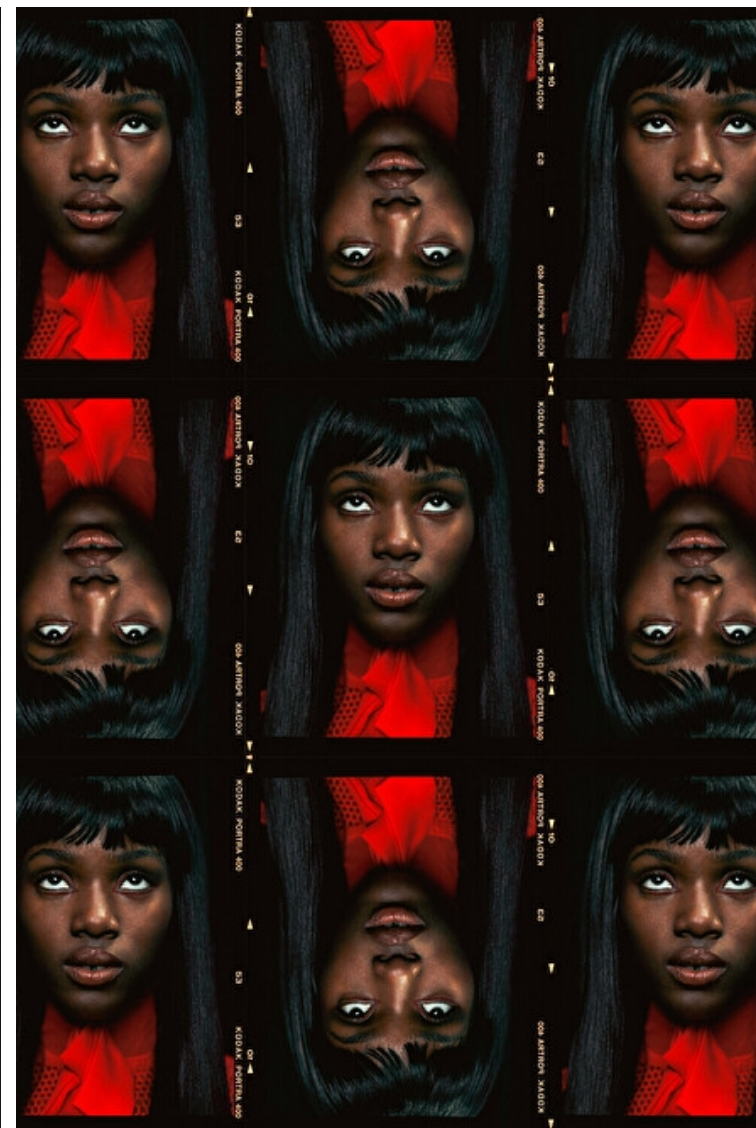

Height 178cm / 5' 10.0"

Bust 81cm / 32"

Waist 62cm / 24.5"

Hips 89cm / 35"

Shoes EU/US/UK 38.5 / 7.5 / 5

Eyes Brown

Hair Dark brown

Select