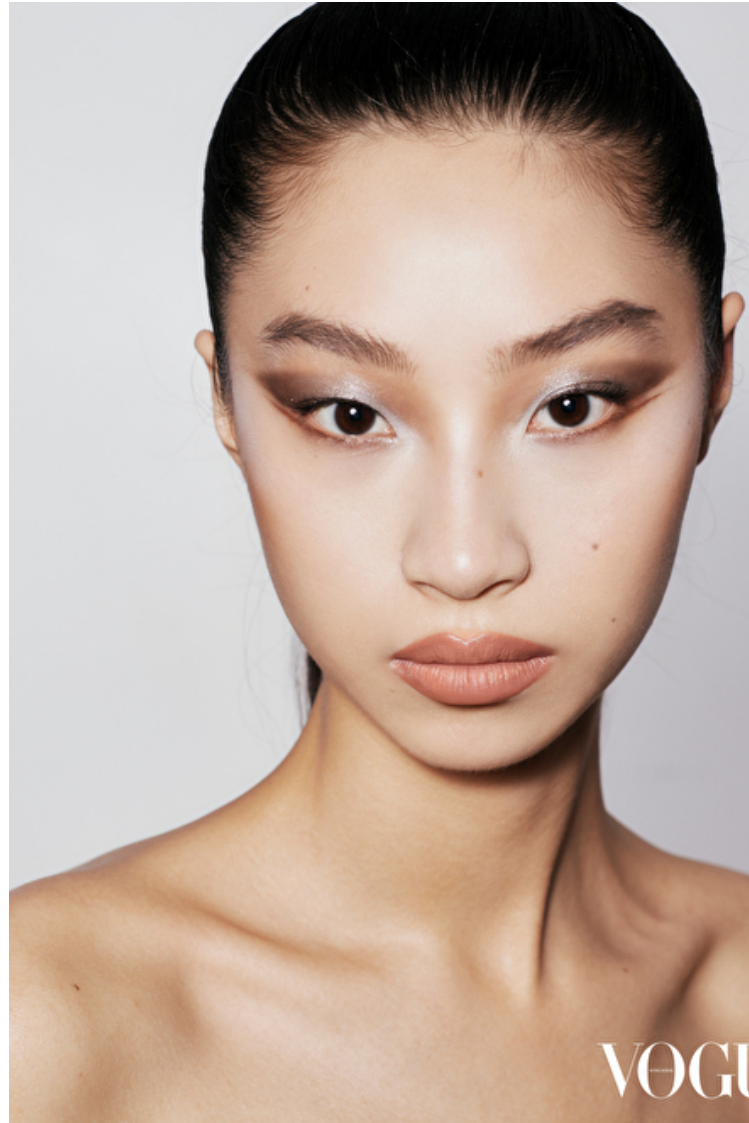

Bust 73cm / 28.5"

Waist 59cm / 23"

Hips 85cm / 33.5"

Shoes EU/US/UK 39 / 8 / 6

Eyes Black

Hair Black

Select

MODEL MANAGEMENT