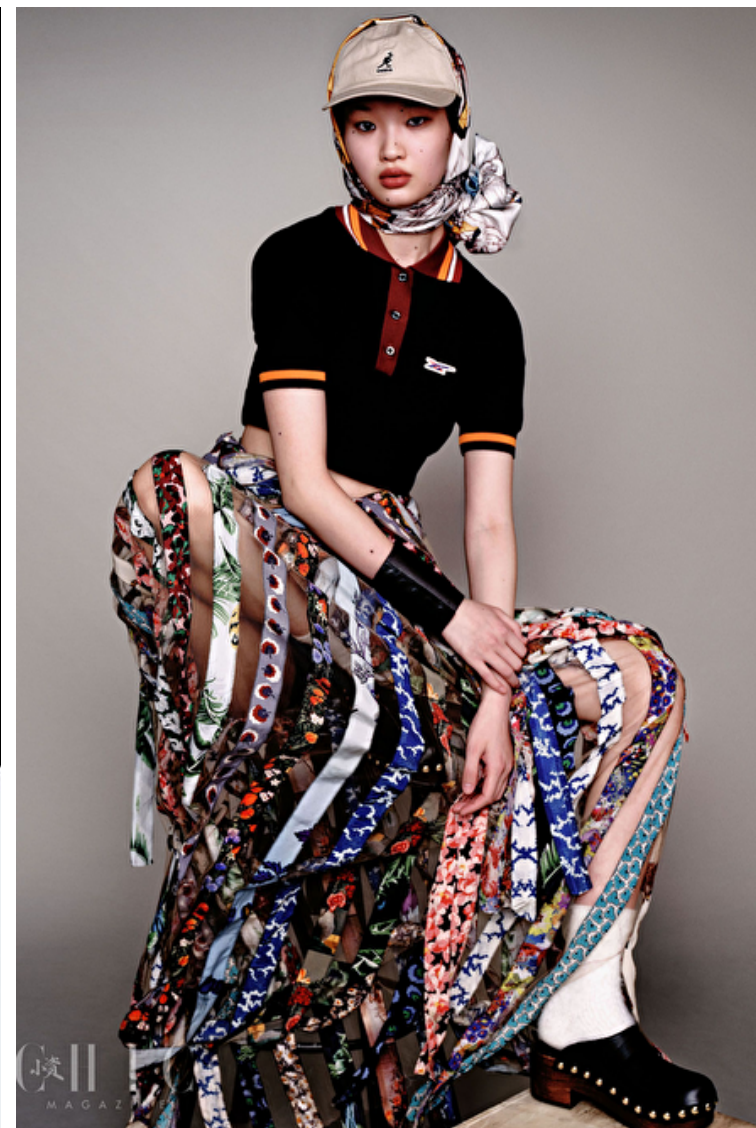

YAN WEN JING

Height 177cm / 5' 9.5"

Bust 71cm / 28"

Waist 59cm / 23"

Hips 86cm / 34"

Shoes EU/US/UK 38 / 7.5 / 5

Eyes Black

Hair Black