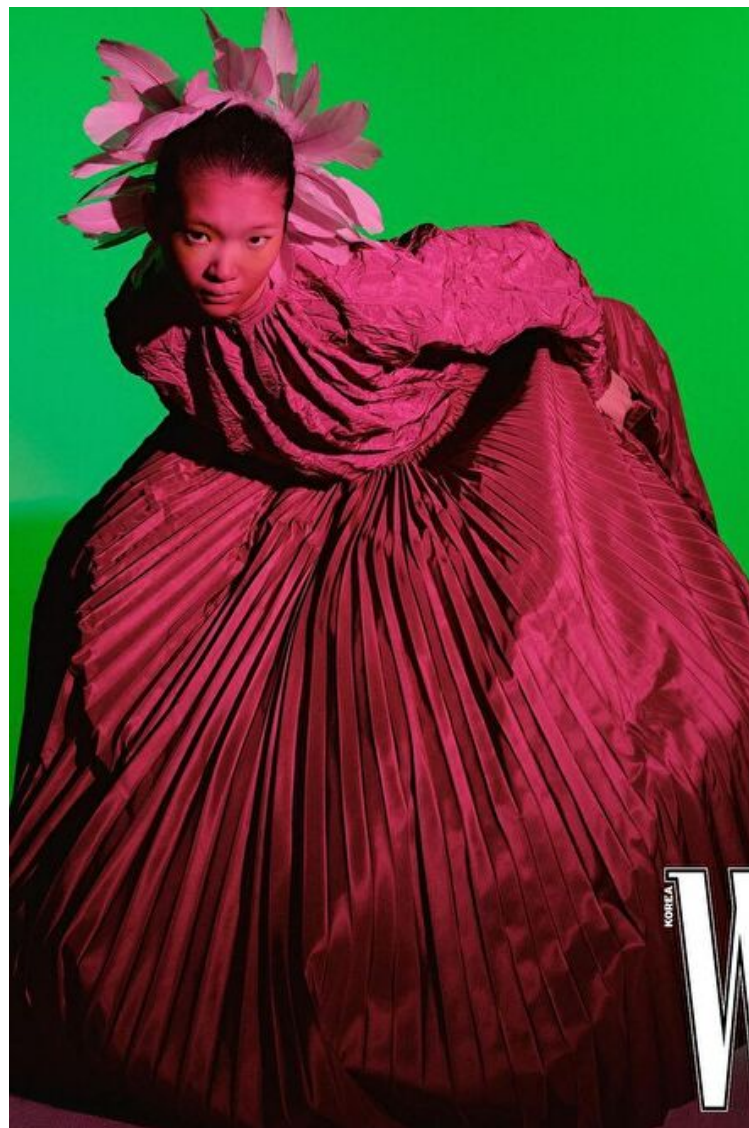

Select

MODEL MANAGEMENT

Via Giorgio Washington, 2, Milano, 20146, Lombardia, Italy

Phone: +39 02 89658300 Fax: +39 02 89658398 Email: info.milano@selectmodel.com Website: <https://www.selectmodel.com/>

YAN WEN JING

Height 177cm / 5' 9.5"

Bust 71cm / 28"

Waist 59cm / 23"

Hips 86cm / 34"

Shoes EU/US/UK 38 / 7.5 / 5

Eyes Black

Hair Black