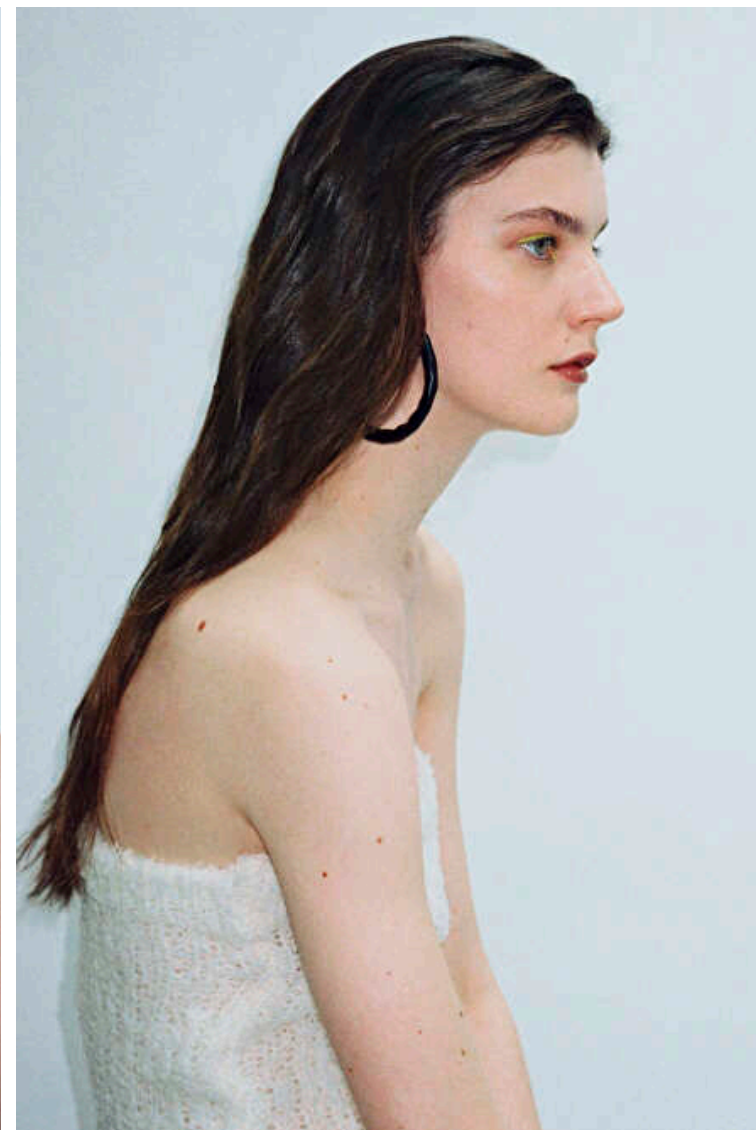

Bust 74cm / 29"

Waist 61cm / 24"

Hips 89cm / 35"

Shoes EU/US/UK 40 / 9 / 7

Eyes Blue green

Hair Brown

Select

MODEL MANAGEMENT