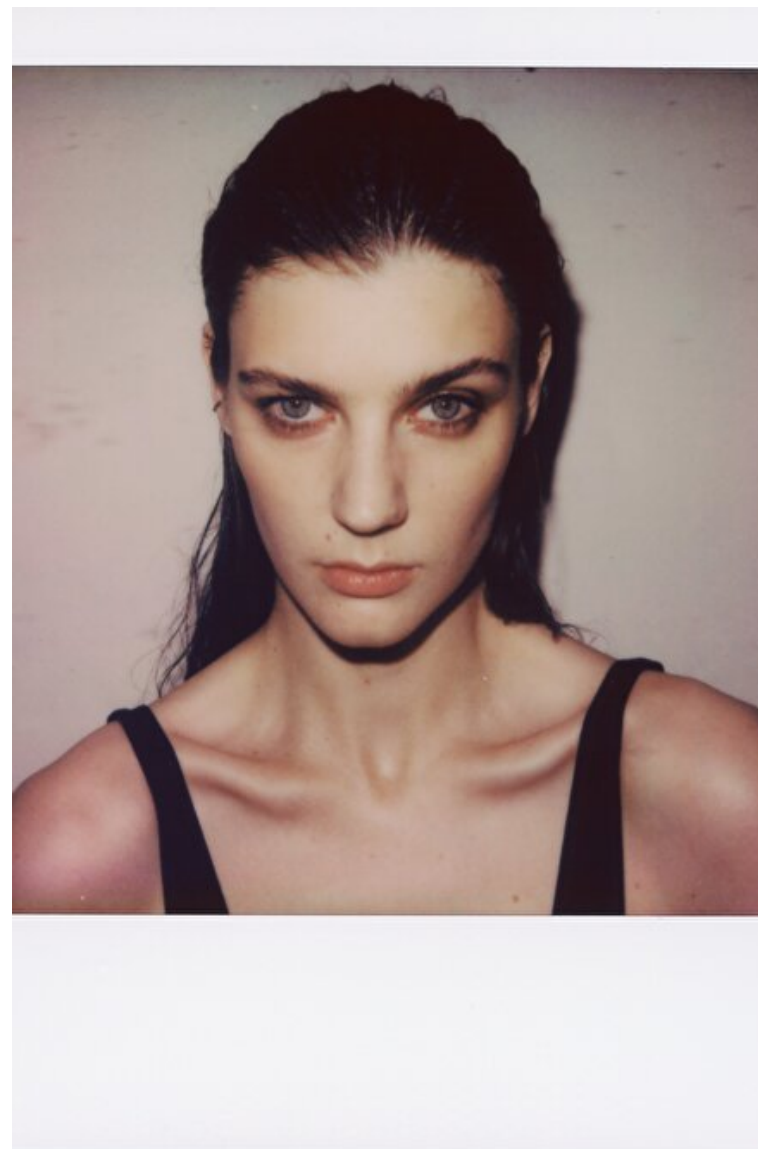

Zavi

Height 180cm / 5' 11.0"

Bust 74cm / 29"

Waist 61cm / 24"

Hips 89cm / 35"

Shoes EU/US/UK 40 / 9 / 7

Eyes Blue green

Hair Brown