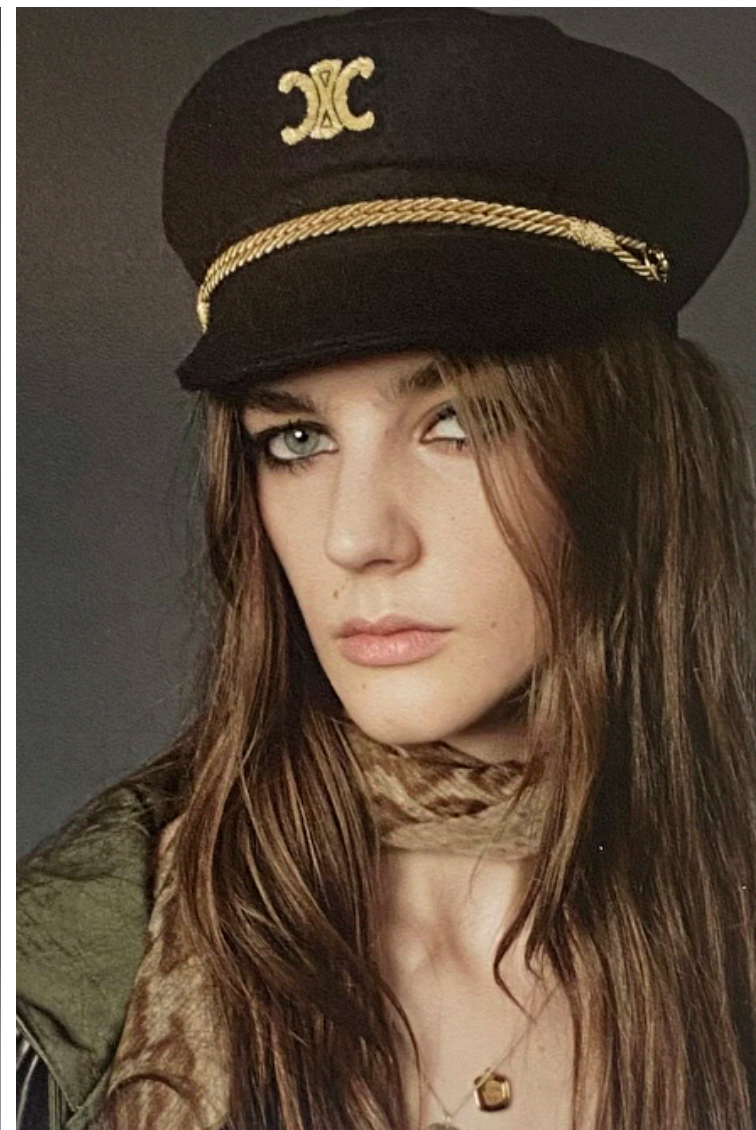

Bust 74cm / 29"

Waist 61cm / 24"

Hips 89cm / 35"

Shoes EU/US/UK 40 / 9 / 7

Eyes Blue green

Hair Brown

Select

MODEL MANAGEMENT