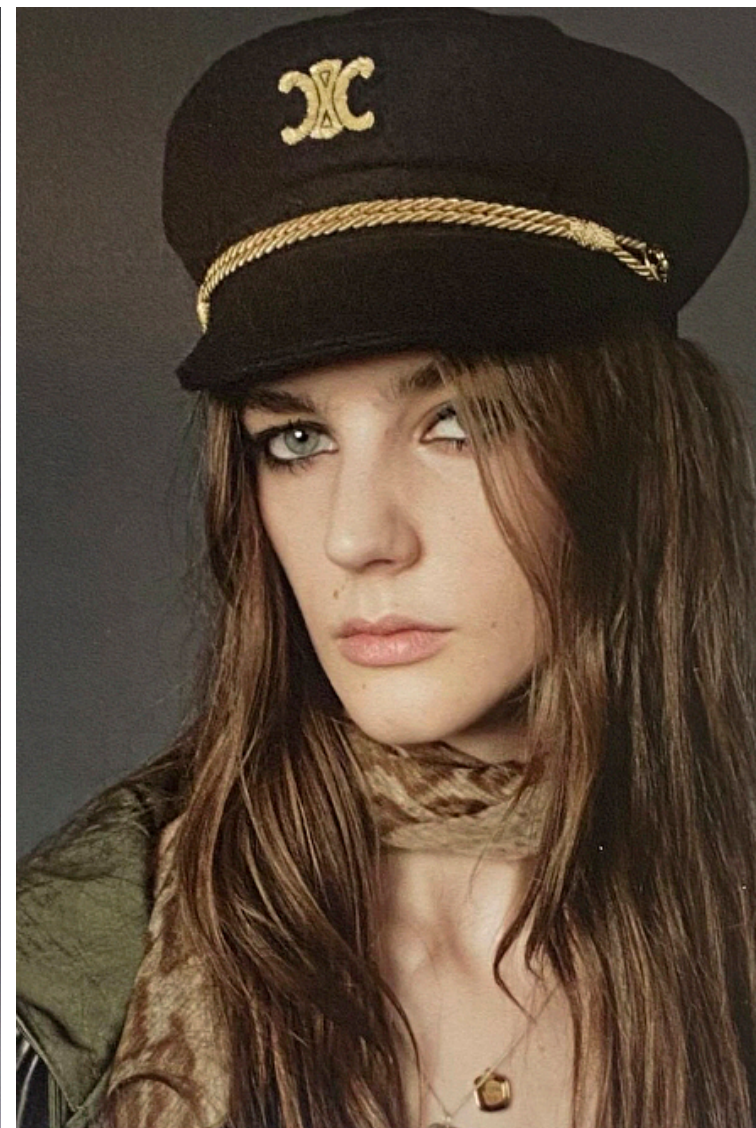

Bust 74cm / 29"

Waist 61cm / 24"

Hips 89cm / 35"

Shoes EU/US/UK 40 / 9 / 7

Eyes Blue green

Hair Brown

Select

MODEL MANAGEMENT