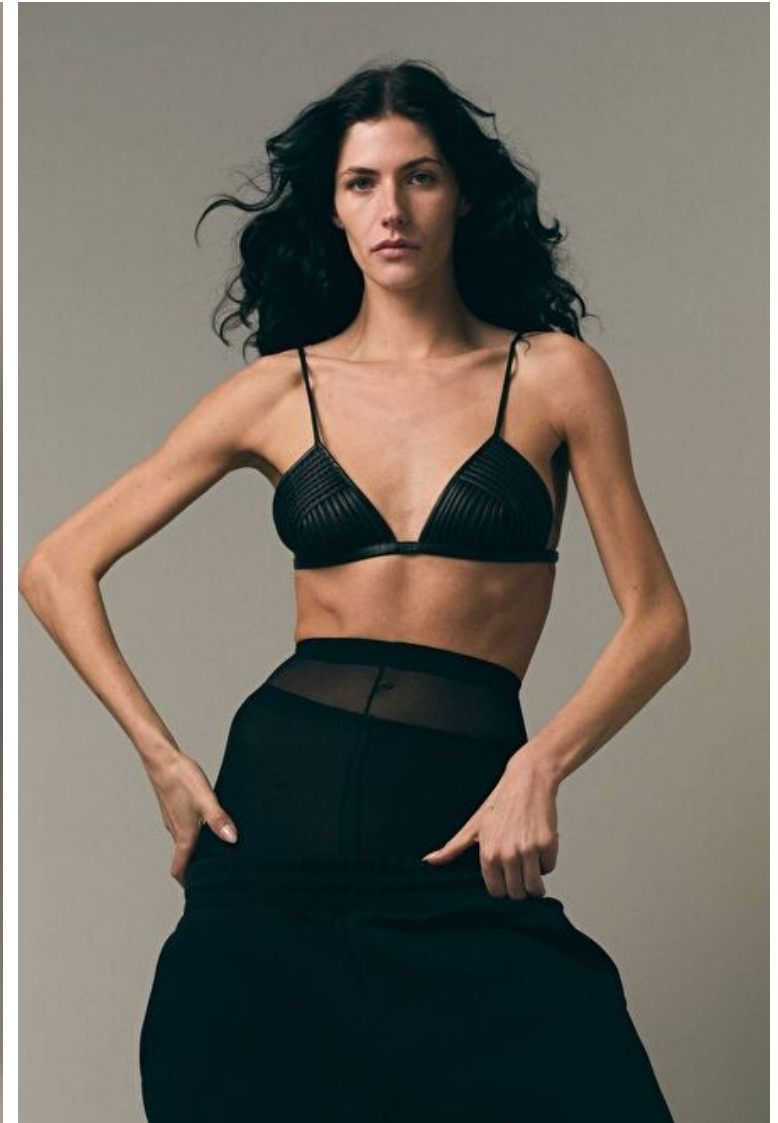

Select

MODEL MANAGEMENT

Via Giorgio Washington, 2, Milano, 20146, Lombardia, Italy

Phone: +39 02 89658300 Fax: +39 02 89658398 Email: info.milano@selectmodel.com Website: <https://www.selectmodel.com/>

ZELDA

Height 178cm / 5' 10.0"

Bust 81cm / 32"

Cup B/C

Hips 86cm / 34"

Waist 61cm / 24"

Shoes EU/US/UK 41 / 9.5 / 8

Size EU/US 32 / 2

Hair Brown

Hair length 1

Eyes Green