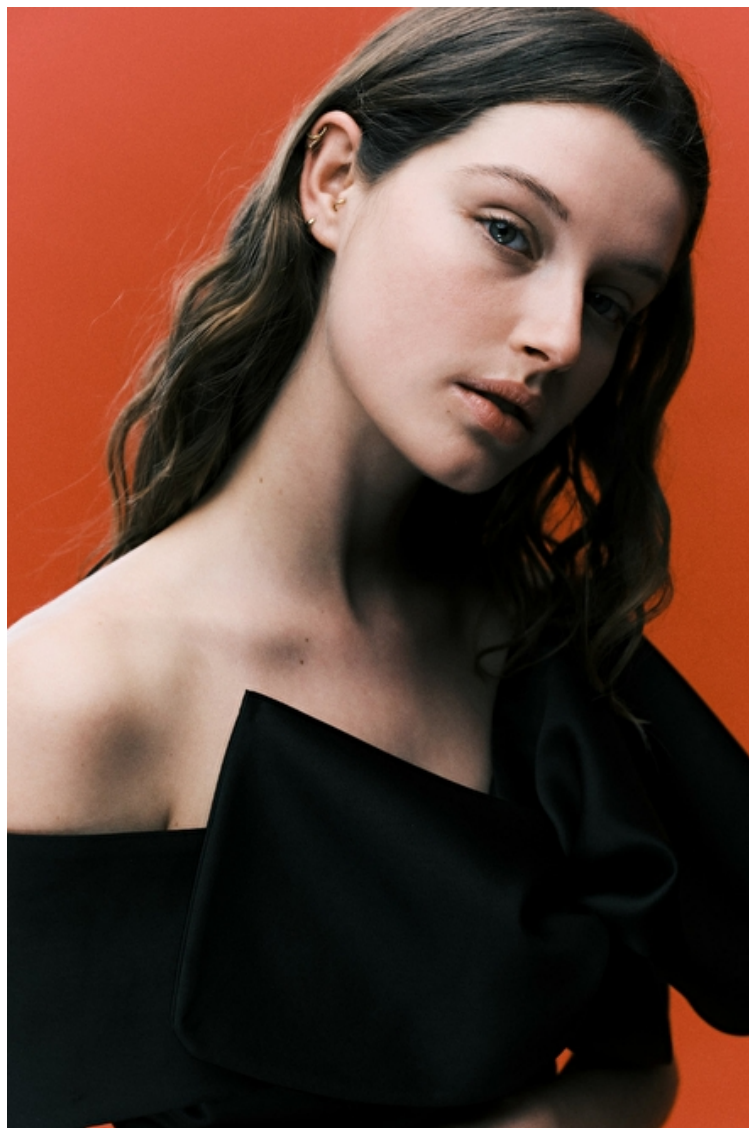

Height 173cm / 5' 8.0"

Bust 80cm / 31.5"

Waist 60cm / 23.5"

Hips 88cm / 34.5"

Shoes EU/US/UK 39 / 8 / 6

Eyes Green

Hair Light brown

Select