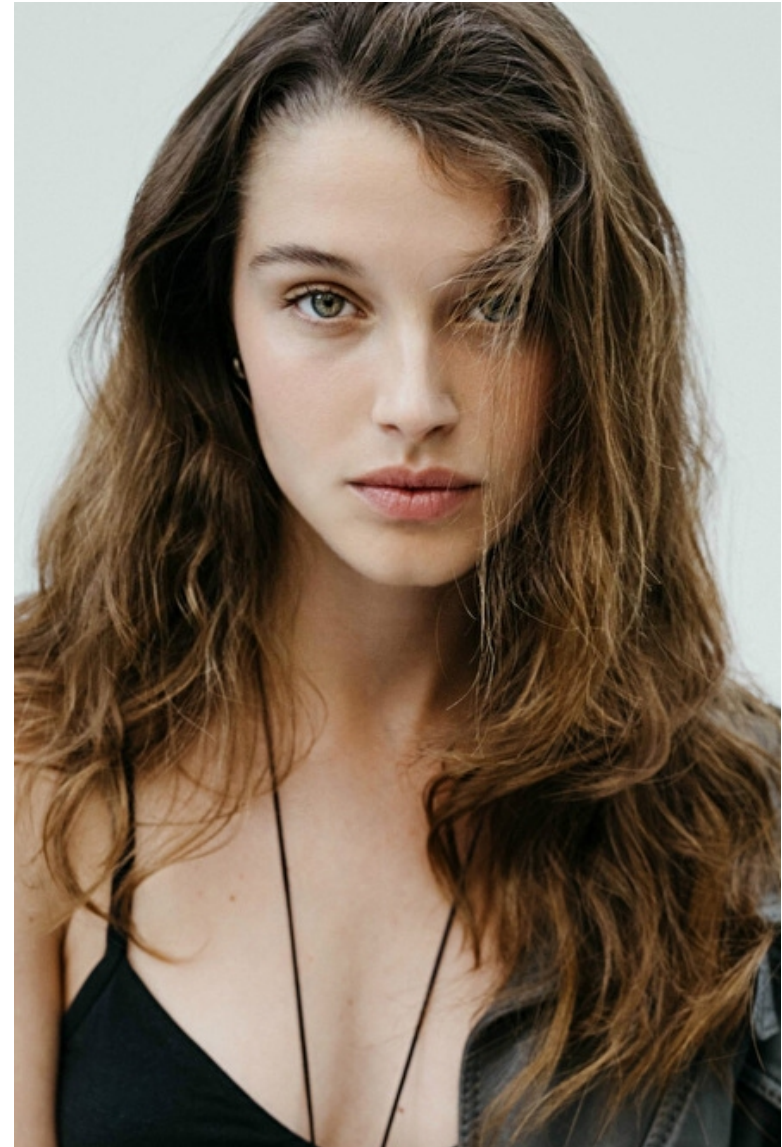

Zoe Jade

Height 173cm / 5' 8.0"

Bust 80cm / 31.5"

Waist 60cm / 23.5"

Hips 88cm / 34.5"

Shoes EU/US/UK 39 / 8 / 6

Eyes Green

Hair Light brown

Height 173cm / 5' 8.0"

Bust 80cm / 31.5"

Waist 60cm / 23.5"

Hips 88cm / 34.5"

Shoes EU/US/UK 39 / 8 / 6

Eyes Green

Hair Light brown

Zoe Jade