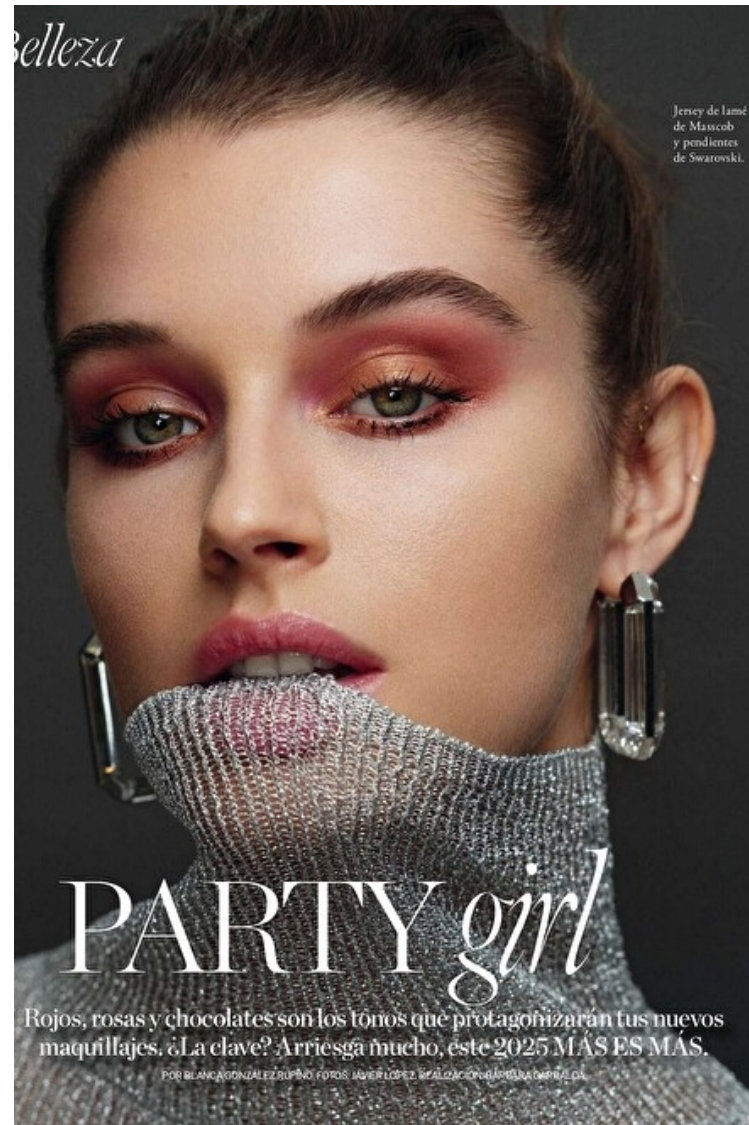

Height 173cm / 5' 8.0"

Bust 80cm / 31.5"

Waist 60cm / 23.5"

Hips 88cm / 34.5"

Shoes EU/US/UK 39 / 8 / 6

Eyes Green

Hair Light brown

Zoe Jade