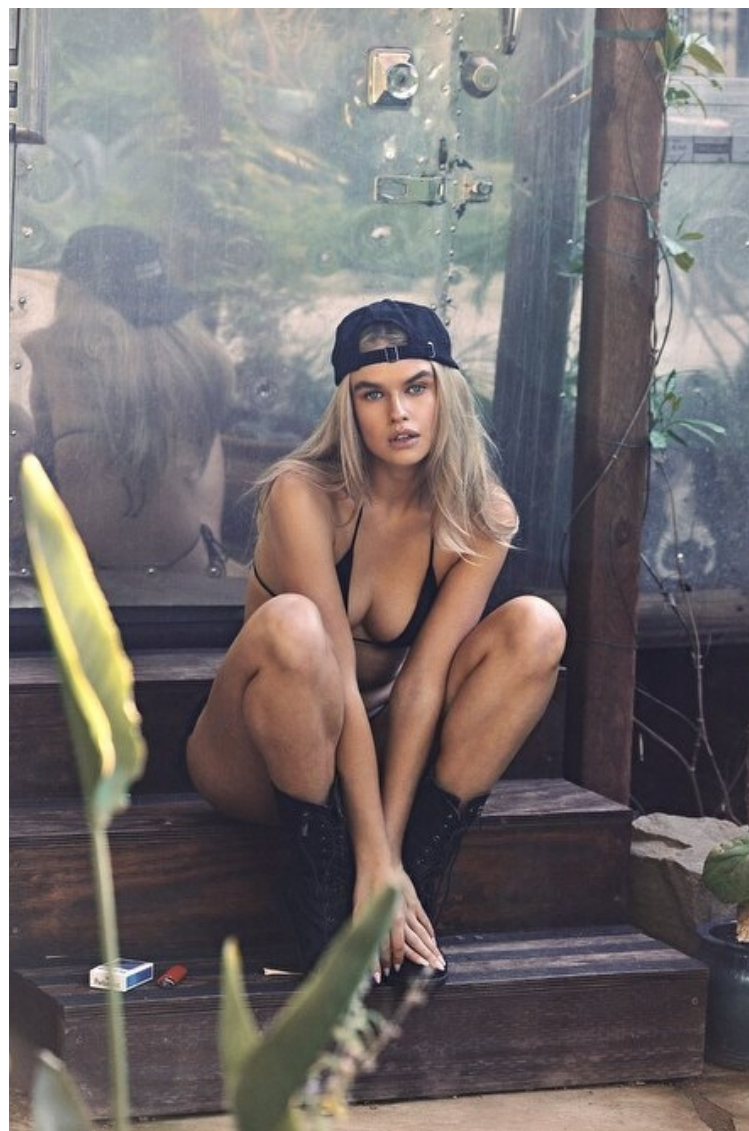

Abby G

Height 172cm / 5' 7.5"

Bust 81cm / 32"

Waist 63cm / 25"

Hips 89cm / 35"

Shoes EU/US/UK 40 / 9 / 7

Eyes Blue

Hair Blond

Cup B/C