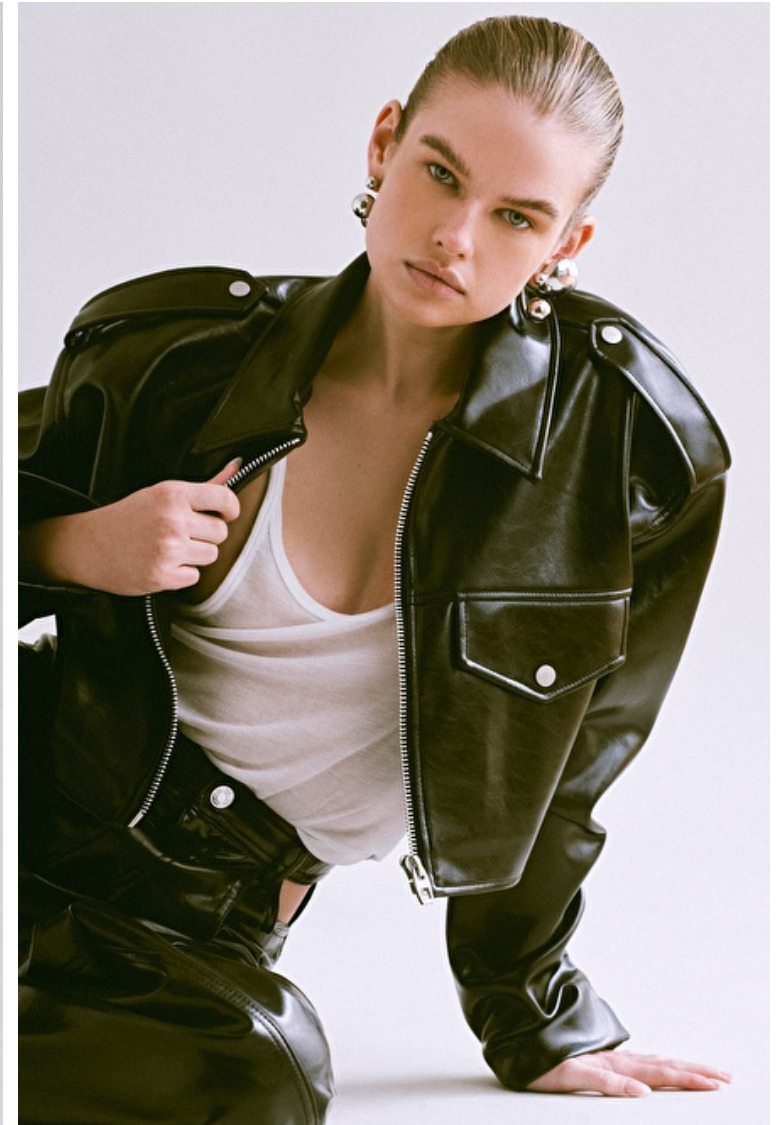

Abby G

Height 172cm / 5' 7.5"

Bust 81cm / 32"

Waist 63cm / 25"

Hips 89cm / 35"

Shoes EU/US/UK 40 / 9 / 7

Eyes Blue

Hair Blond

Cup B/C