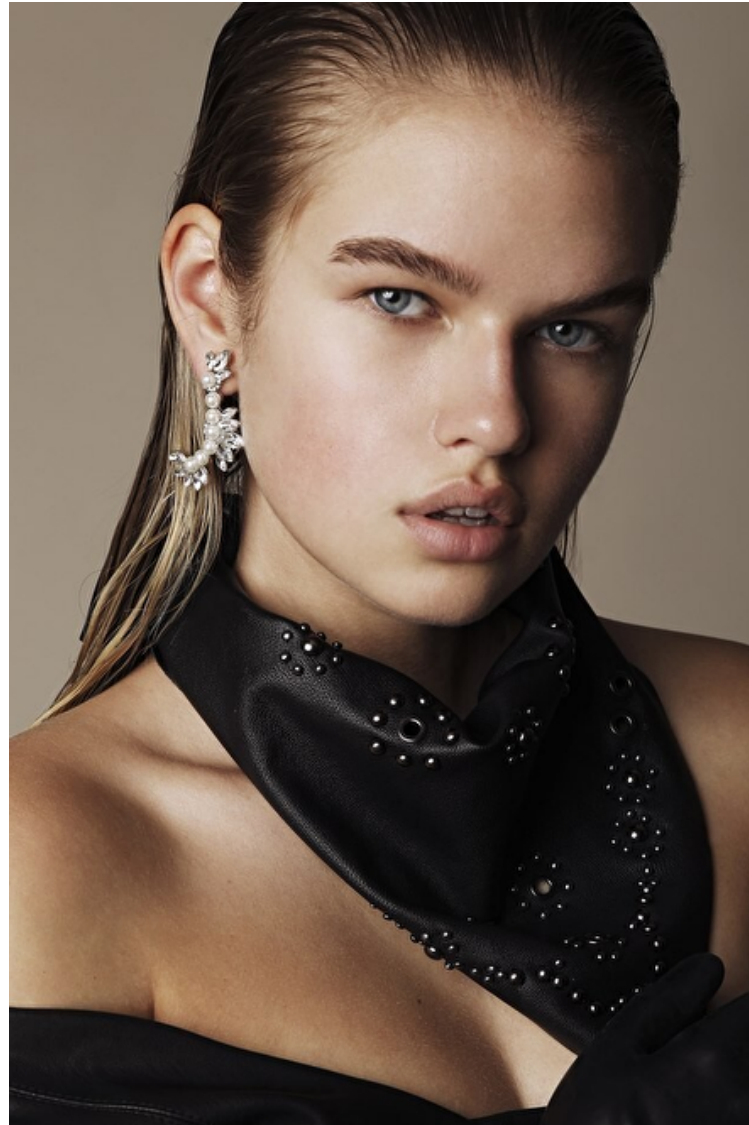

Abby G

Height 172cm / 5' 7.5"

Bust 81cm / 32"

Waist 63cm / 25"

Hips 89cm / 35"

Shoes EU/US/UK 40 / 9 / 7

Eyes Blue

Hair Blond

Cup B/C