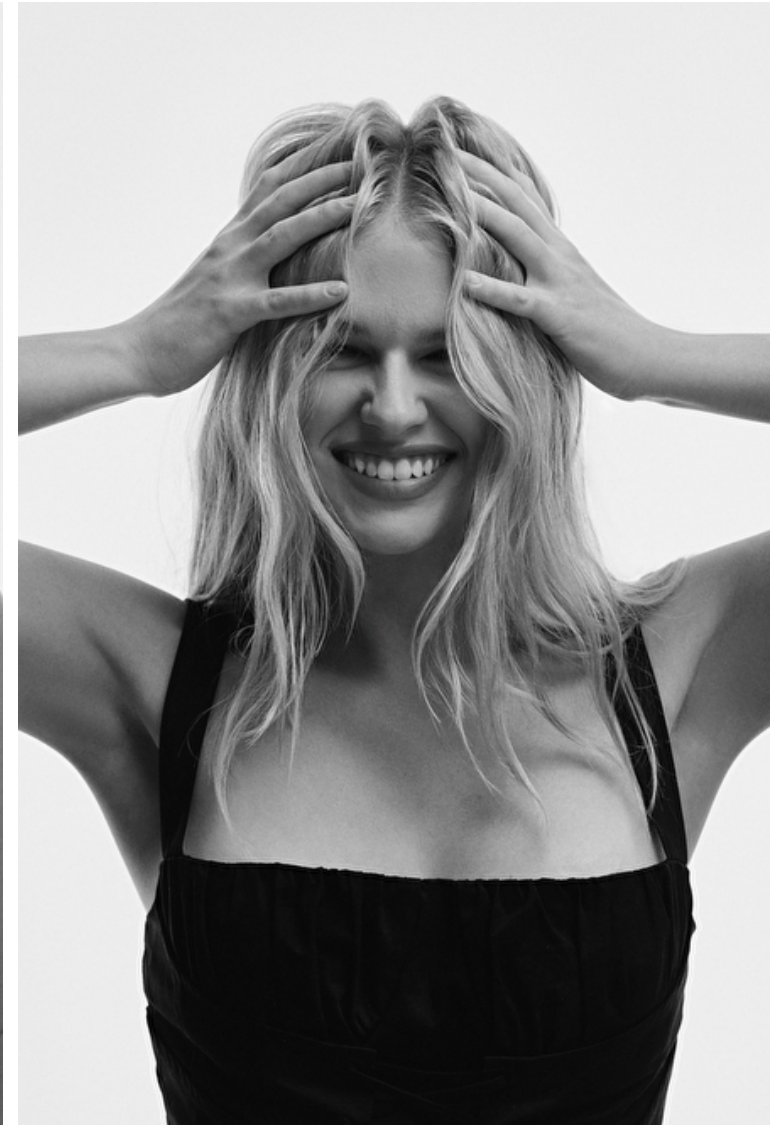

Abby G

Height 172cm / 5' 7.5"

Bust 81cm / 32"

Waist 63cm / 25"

Hips 89cm / 35"

Shoes EU/US/UK 40 / 9 / 7

Eyes Blue

Hair Blond

Cup B/C