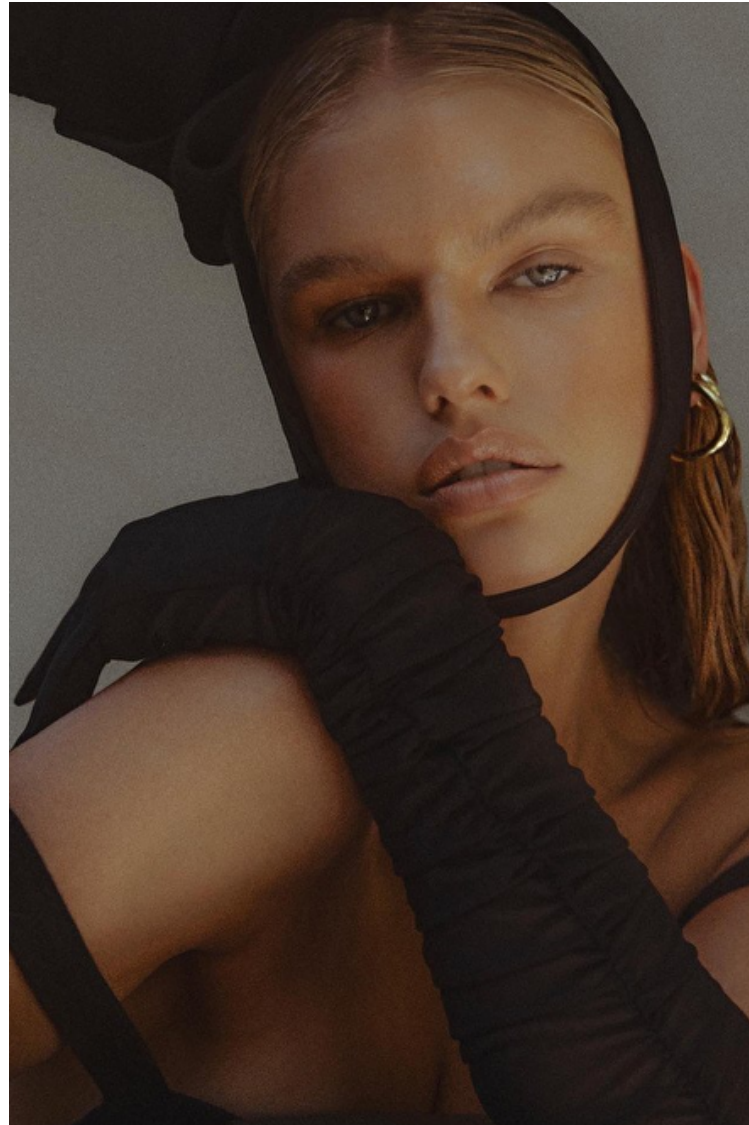

Abby G

Height 172cm / 5' 7.5"

Bust 81cm / 32"

Waist 63cm / 25"

Hips 89cm / 35"

Shoes EU/US/UK 40 / 9 / 7

Eyes Blue

Hair Blond

Cup B/C