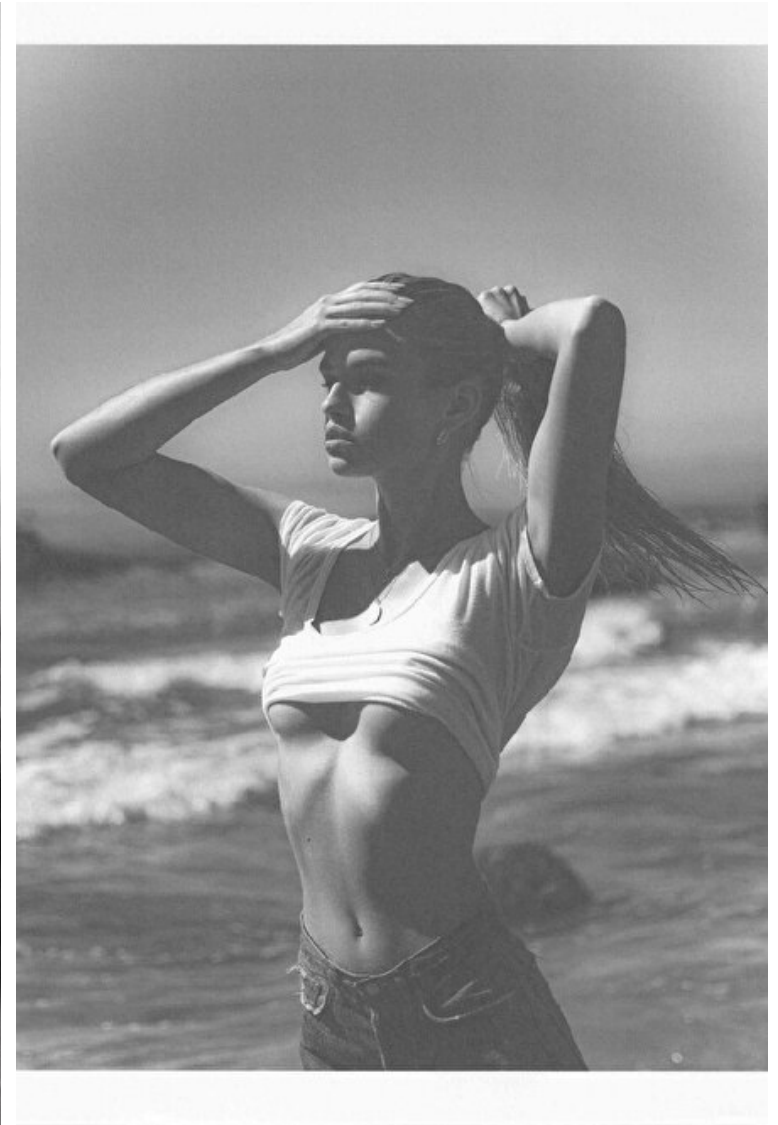

Abby G

Height 172cm / 5' 7.5"

Bust 81cm / 32"

Waist 63cm / 25"

Hips 89cm / 35"

Shoes EU/US/UK 40 / 9 / 7

Eyes Blue

Hair Blond

Cup B/C