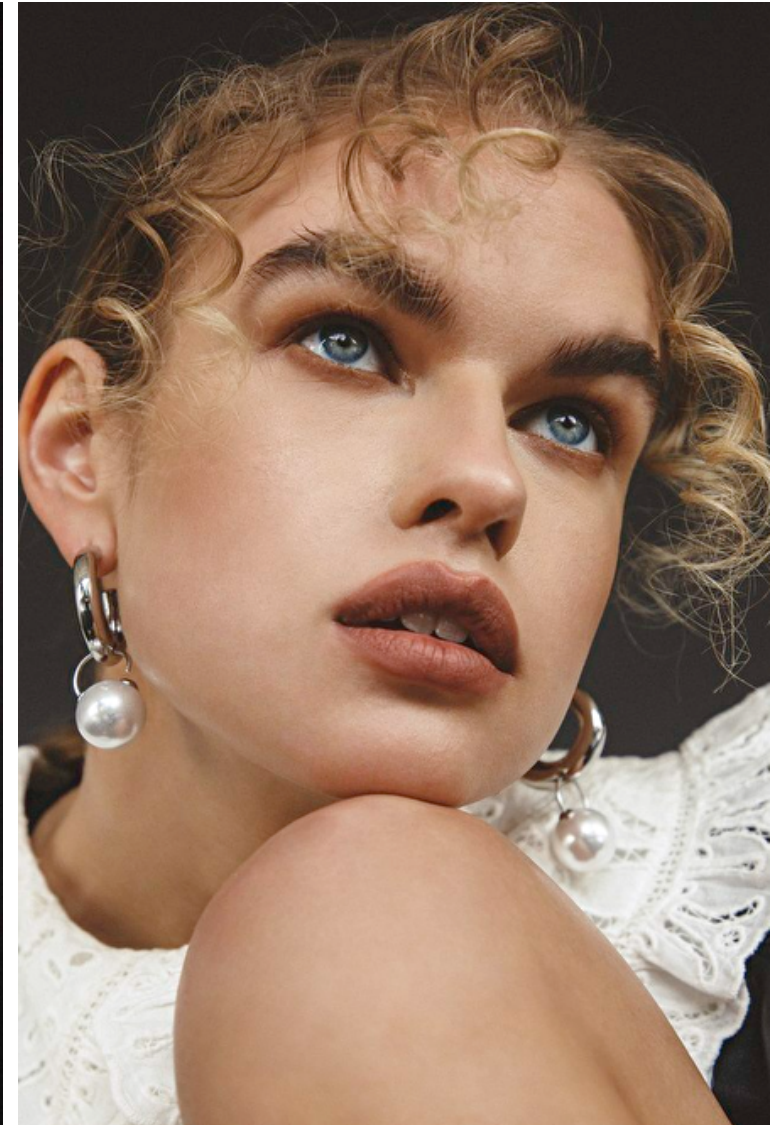

Abby G

Height 172cm / 5' 7.5"

Bust 81cm / 32"

Waist 63cm / 25"

Hips 89cm / 35"

Shoes EU/US/UK 40 / 9 / 7

Eyes Blue

Hair Blond

Cup B/C