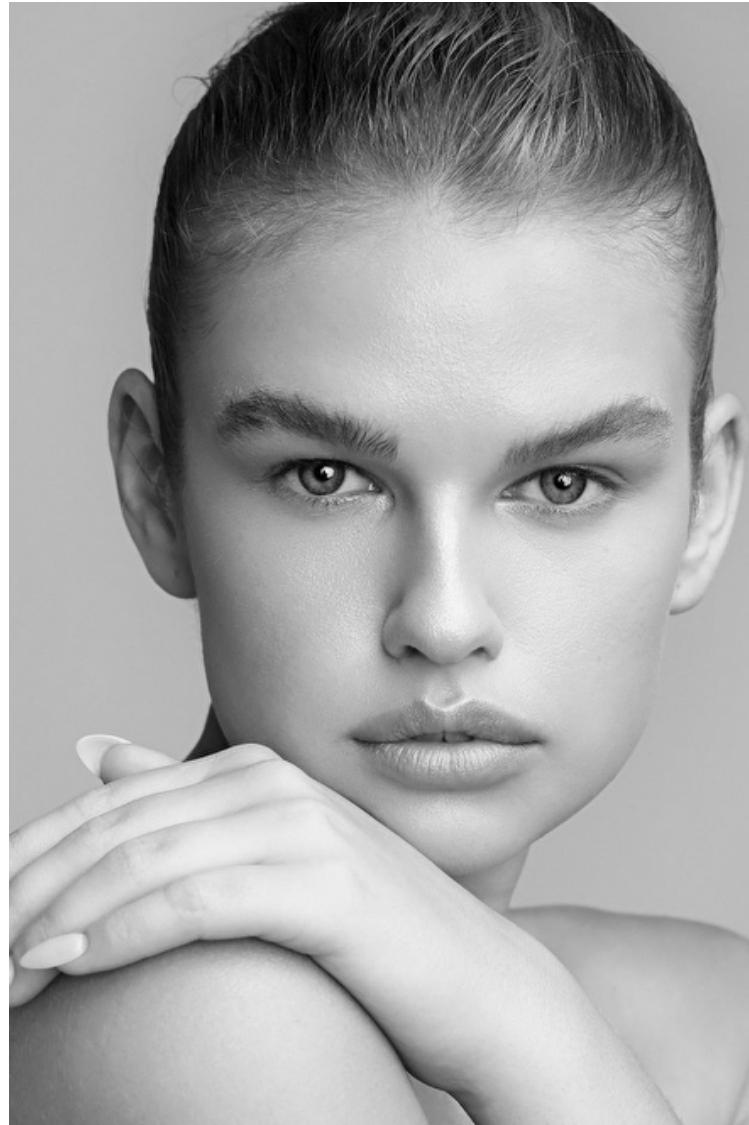

Abby G

Height 172cm / 5' 7.5"

Bust 81cm / 32"

Waist 63cm / 25"

Hips 89cm / 35"

Shoes EU/US/UK 40 / 9 / 7

Eyes Blue

Hair Blond

Cup B/C