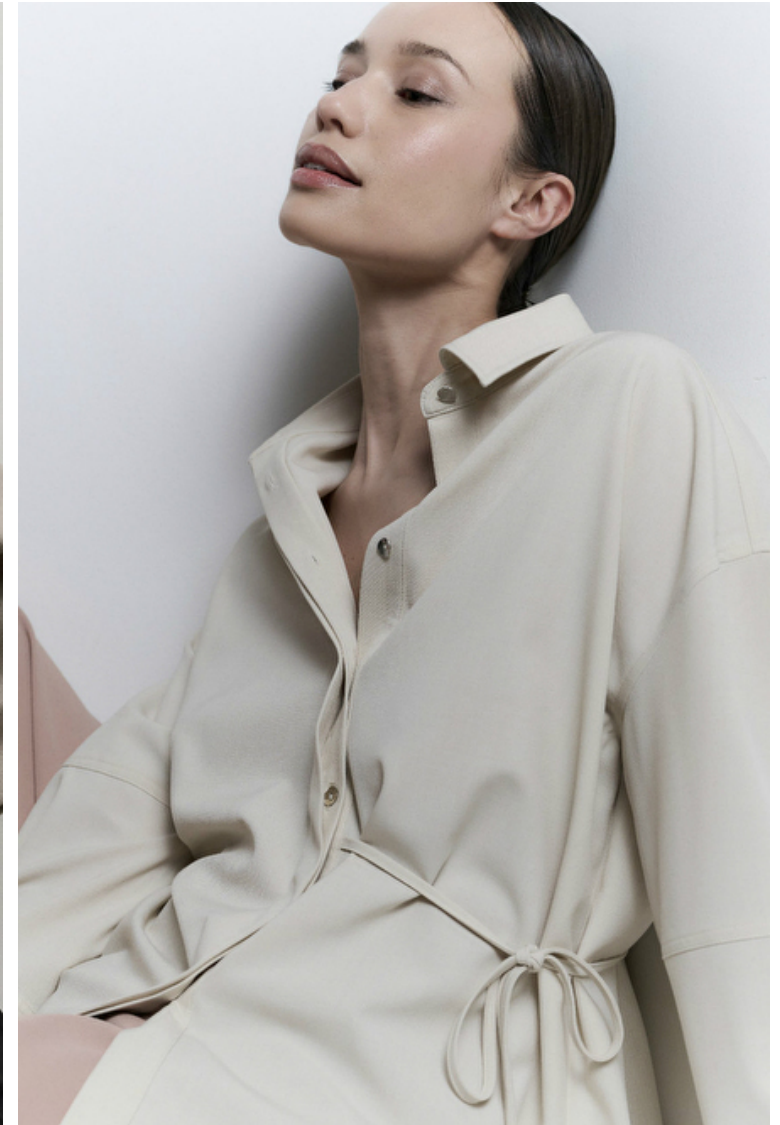

Modellink

Vasagatan 16, Goteborg, 41124, Goteborg, Sweden
Phone: 031-13 15 33 **Email:** info@modellink.se **Website:** http://modellink.se/

Adinda Denneman

Height 176cm / 5' 9.5"

Bust 83cm / 32.5"

Waist 64cm / 25"

Hips 93cm / 36.5"

Shoes EU/US/UK 40 / 9 / 7

Eyes Brown

Hair Brown

Cup B