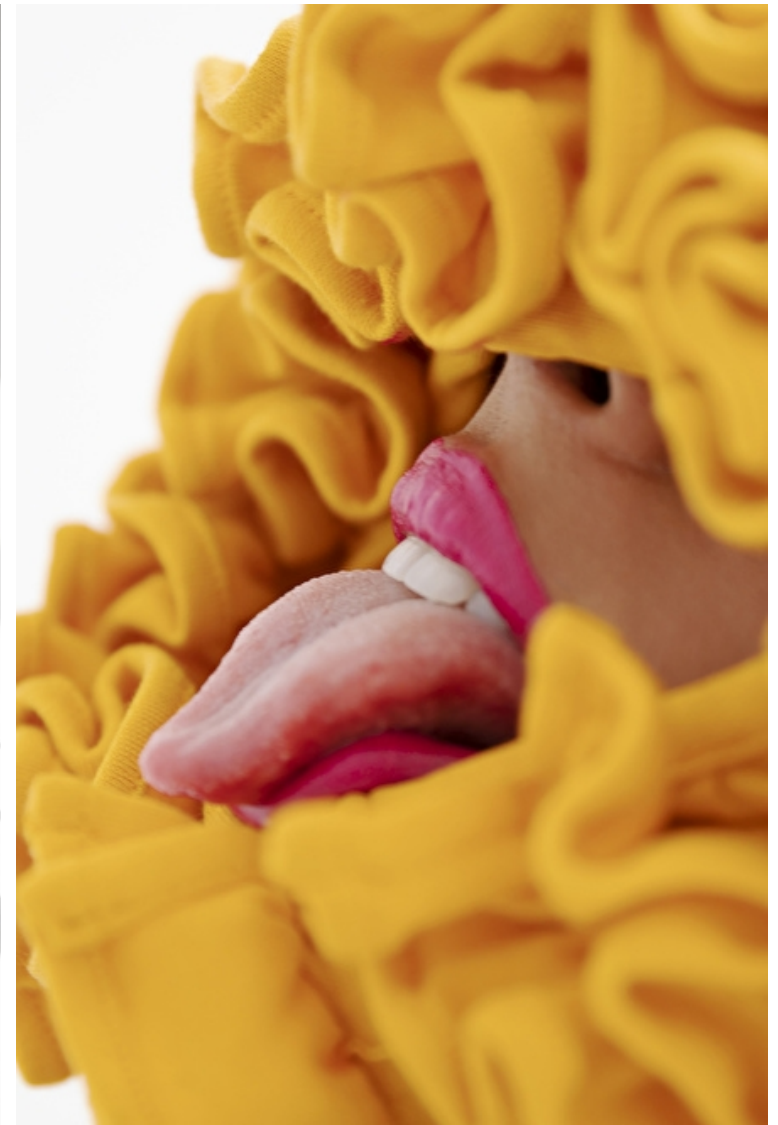

Height 175cm / 5' 9.0"

Bust 84cm / 33"

Waist 65cm / 25.5"

Hips 93cm / 36.5"

Shoes EU/US/UK 39 / 8 / 6

Eyes Dark brown

Hair Dark brown

Cup B