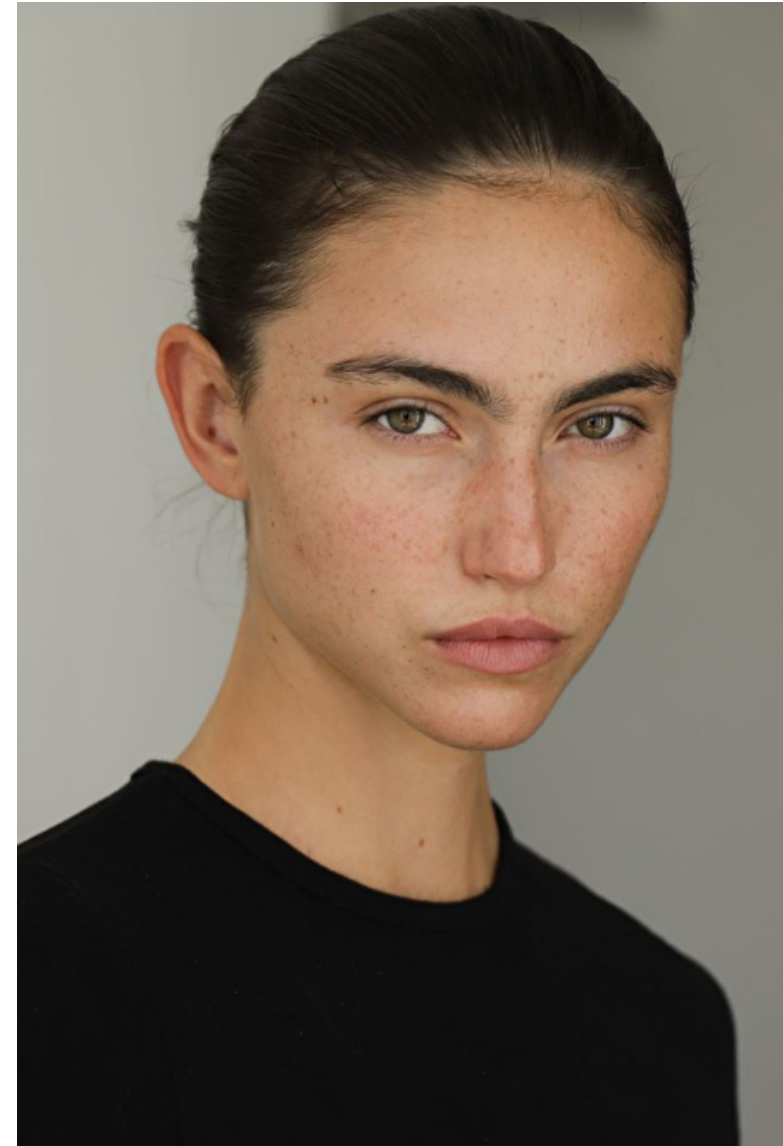

Aina Magraner

Height 178cm / 5' 10.0"

Bust 82cm / 32.5"

Waist 60cm / 23.5"

Hips 90cm / 35.5"

Shoes EU/US/UK 39 / 8 / 6

Eyes Brown

Hair Brown

Cup B

Aina Magraner

Height 178cm / 5' 10.0"

Bust 82cm / 32.5"

Waist 60cm / 23.5"

Hips 90cm / 35.5"

Shoes EU/US/UK 39 / 8 / 6

Eyes Brown

Hair Brown

Cup B

Aina Magraner

Height 178cm / 5' 10.0"

Bust 82cm / 32.5"

Waist 60cm / 23.5"

Hips 90cm / 35.5"

Shoes EU/US/UK 39 / 8 / 6