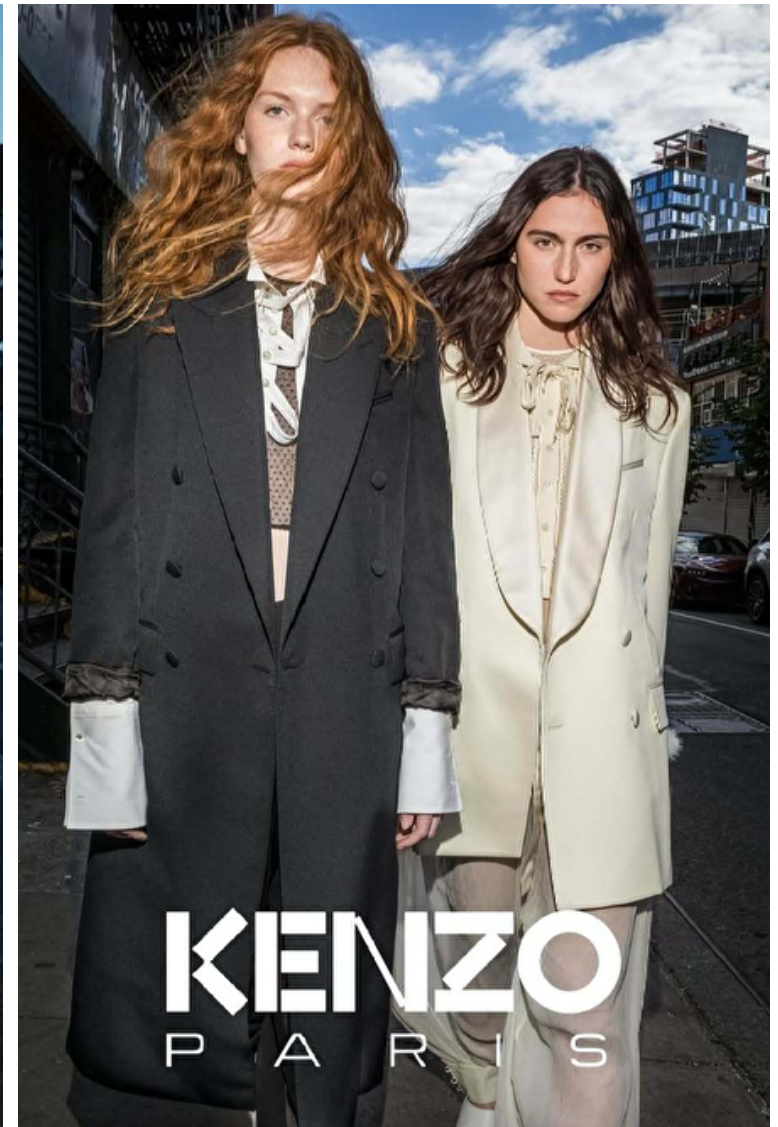

Aina Magraner

Height 178cm / 5' 10.0"

Bust 82cm / 32.5"

Waist 60cm / 23.5"

Hips 90cm / 35.5"

Shoes EU/US/UK 39 / 8 / 6

Eyes Brown

Hair Brown

Cup B