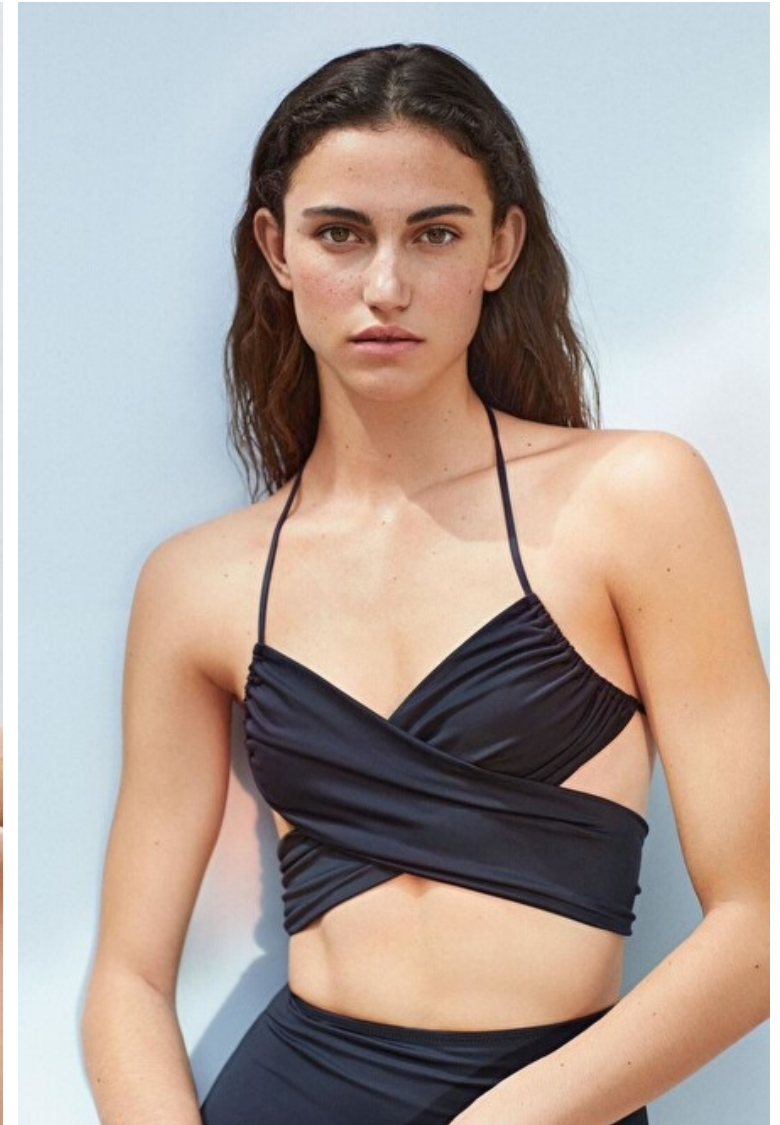

Aina Magraner

Height 178cm / 5' 10.0"

Bust 82cm / 32.5"

Waist 60cm / 23.5"

Hips 90cm / 35.5"

Shoes EU/US/UK 39 / 8 / 6

Eyes Brown

Hair Brown

Cup B