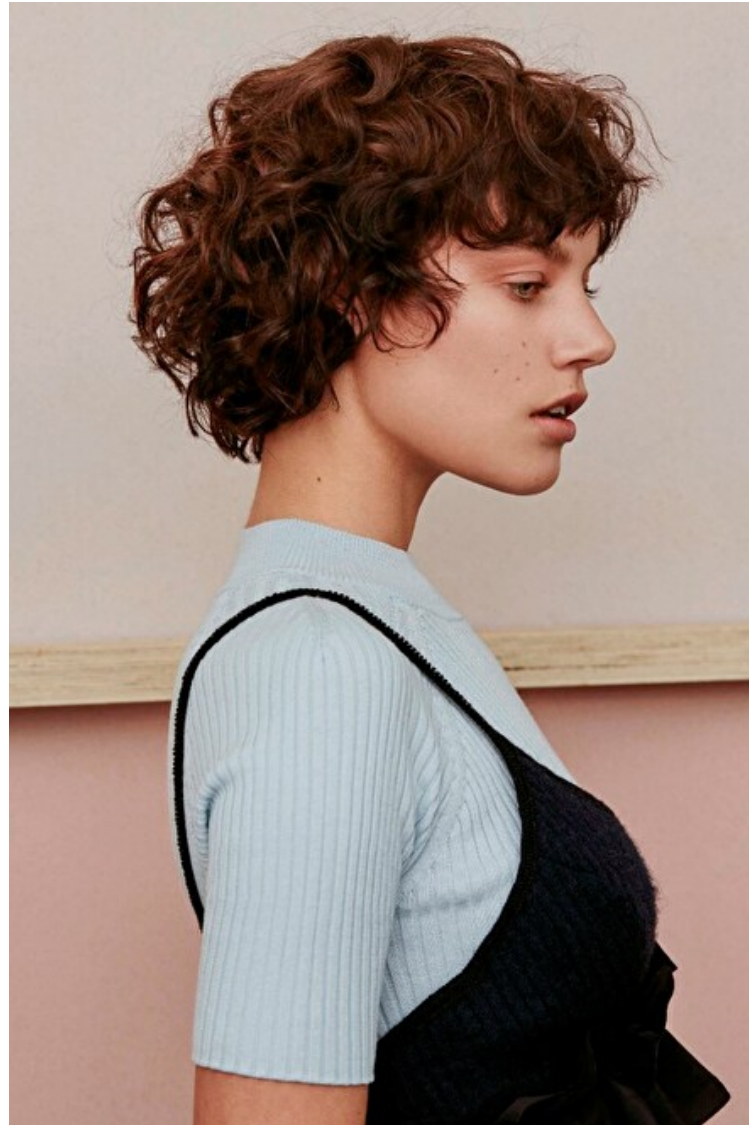

Modellink

Vasagatan 16, Goteborg, 41124, Goteborg, Sweden
Phone: 031-13 15 33 **Email:** info@modellink.se **Website:** http://modellink.se/

Aino Vierimaa

Height 175cm / 5' 9.0"

Bust 84cm / 33"

Waist 60cm / 23.5"

Hips 88cm / 34.5"

Shoes EU/US/UK 39 / 8 / 6

Eyes Green

Hair Brown

Cup D