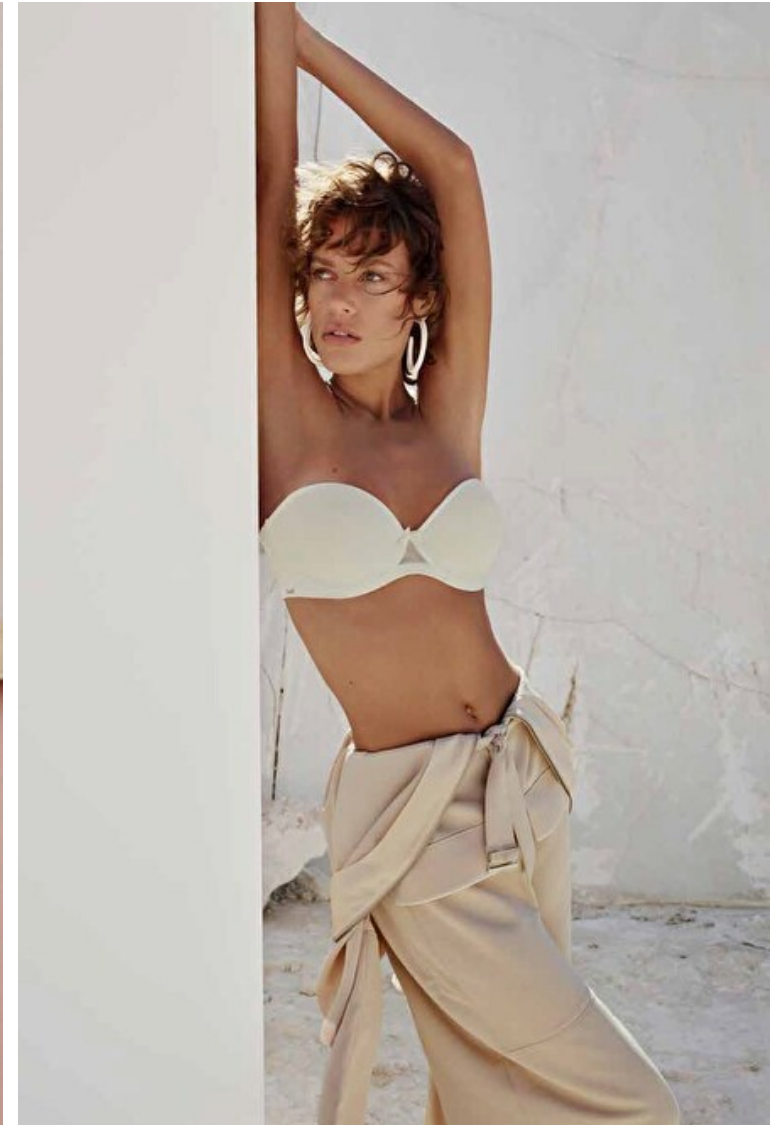

Modellink

Vasagatan 16, Goteborg, 41124, Goteborg, Sweden
Phone: 031-13 15 33 **Email:** info@modellink.se **Website:** http://modellink.se/

Aino Vierimaa

Height 175cm / 5' 9.0"

Bust 84cm / 33"

Waist 60cm / 23.5"

Hips 88cm / 34.5"

Shoes EU/US/UK 39 / 8 / 6

Eyes Green

Hair Brown

Cup D