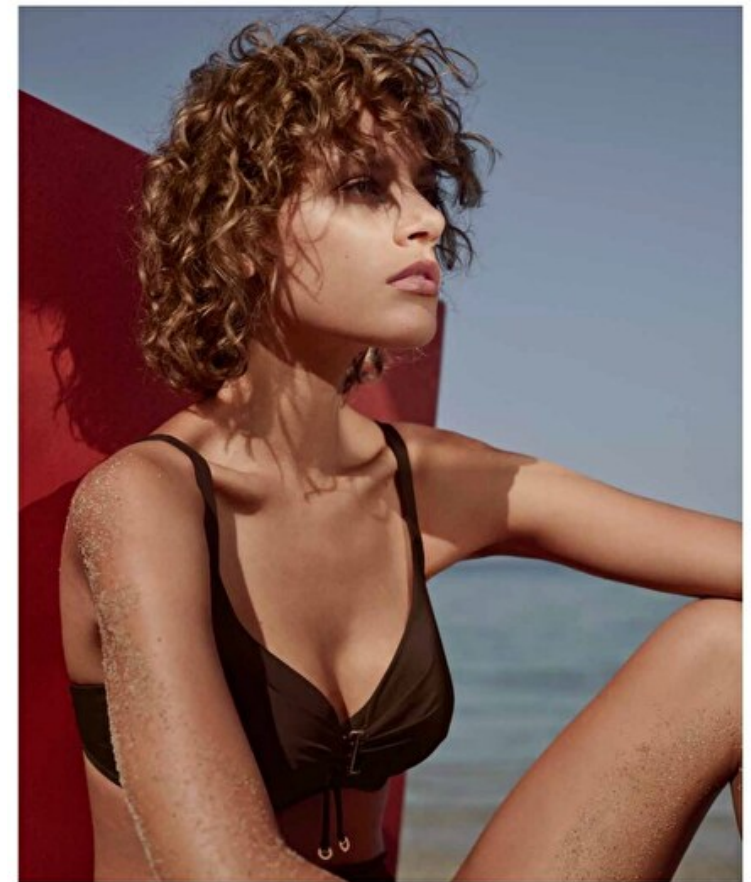

Chantelle

SPRING SUMMER 2018

CALA CONTE