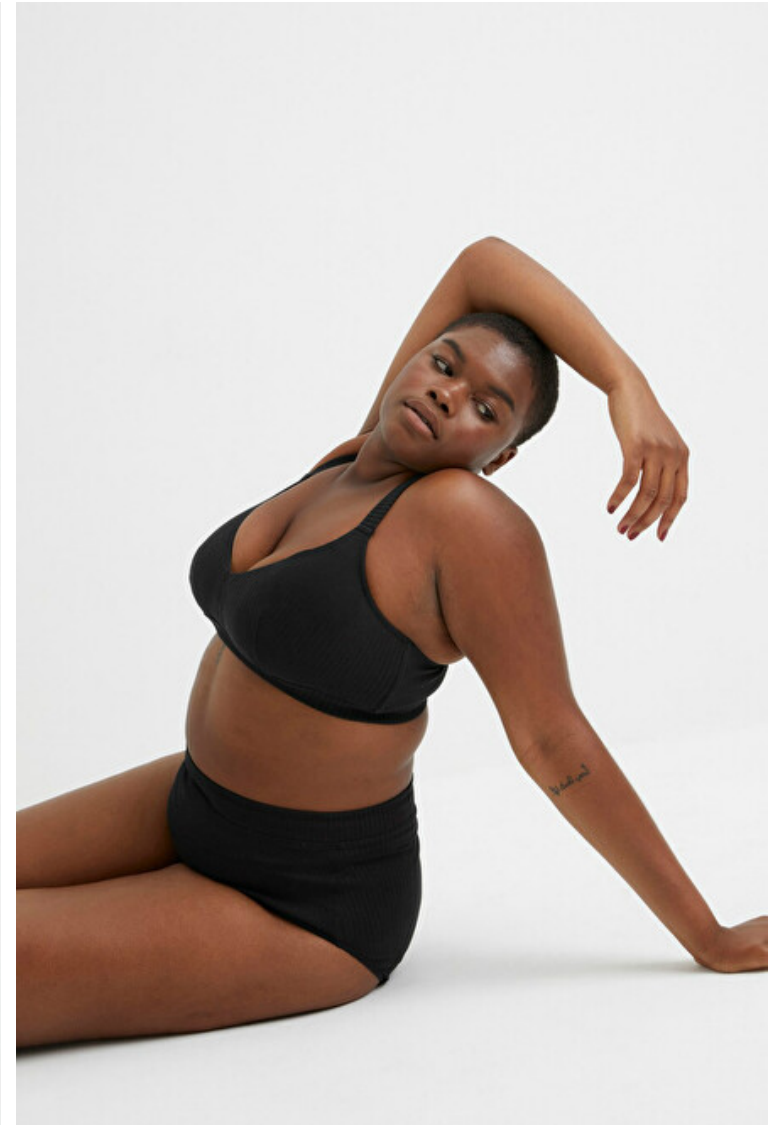

Modellink

Vasagatan 16, Goteborg, 41124, Goteborg, Sweden
Phone: 031-13 15 33 **Email:** info@modellink.se **Website:** http://modellink.se/

Alegra Chedera

Height 176cm / 5' 9.5"

Bust 116cm / 45.5"

Waist 83cm / 32.5"

Hips 116cm / 45.5"

Shoes EU/US/UK 41 / 9.5 / 8

Eyes Brown

Hair Black

Cup D