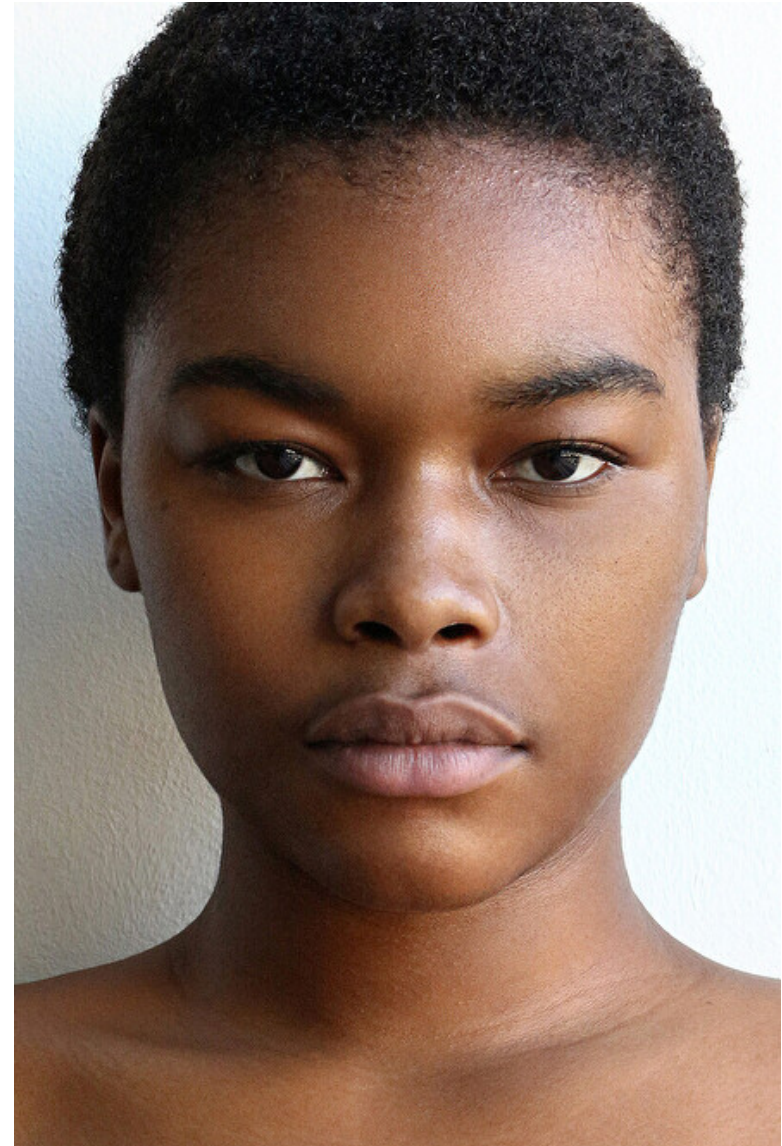

Modellink

Vasagatan 16, Goteborg, 41124, Goteborg, Sweden
Phone: 031-13 15 33 **Email:** info@modellink.se **Website:** <http://modellink.se/>

Alegra Chedera

Height 176cm / 5' 9.5"

Bust 116cm / 45.5"

Waist 83cm / 32.5"

Hips 116cm / 45.5"

Shoes EU/US/UK 41 / 9.5 / 8

Eyes Brown

Hair Black

Cup D