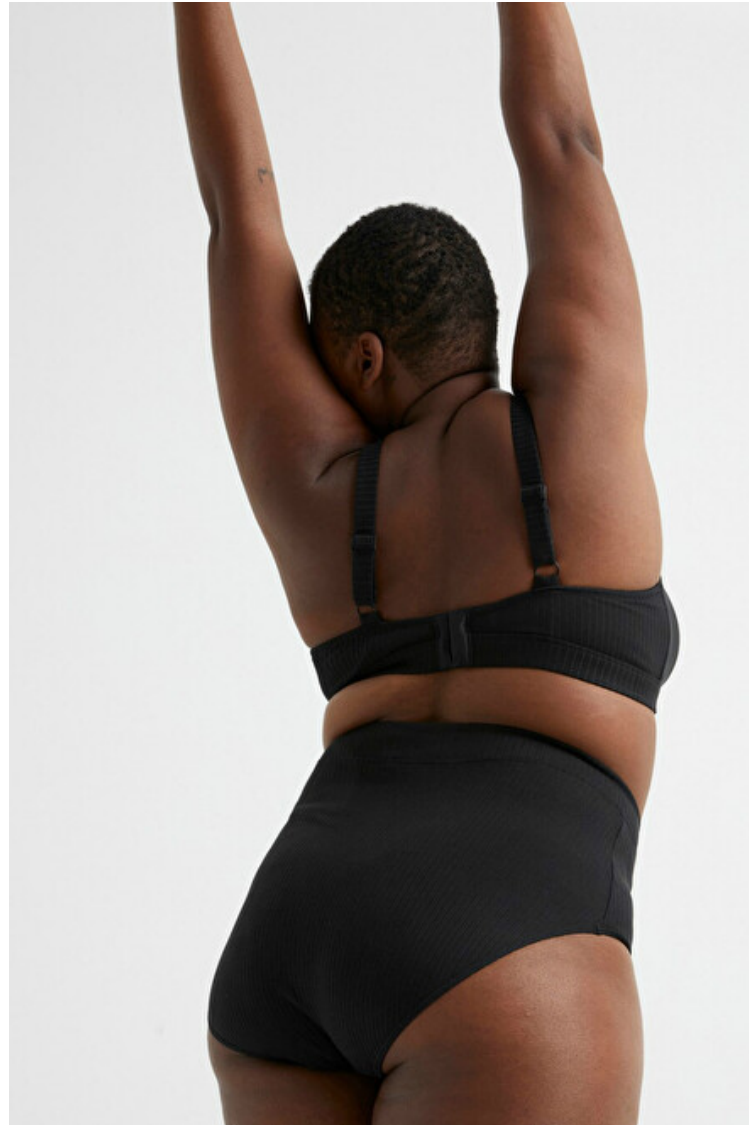

Modellink

Vasagatan 16, Goteborg, 41124, Goteborg, Sweden
Phone: 031-13 15 33 **Email:** info@modellink.se **Website:** http://modellink.se/

Alegra Chedera

Height 176cm / 5' 9.5"

Bust 116cm / 45.5"

Waist 83cm / 32.5"

Hips 116cm / 45.5"

Shoes EU/US/UK 41 / 9.5 / 8

Eyes Brown

Hair Black

Cup D