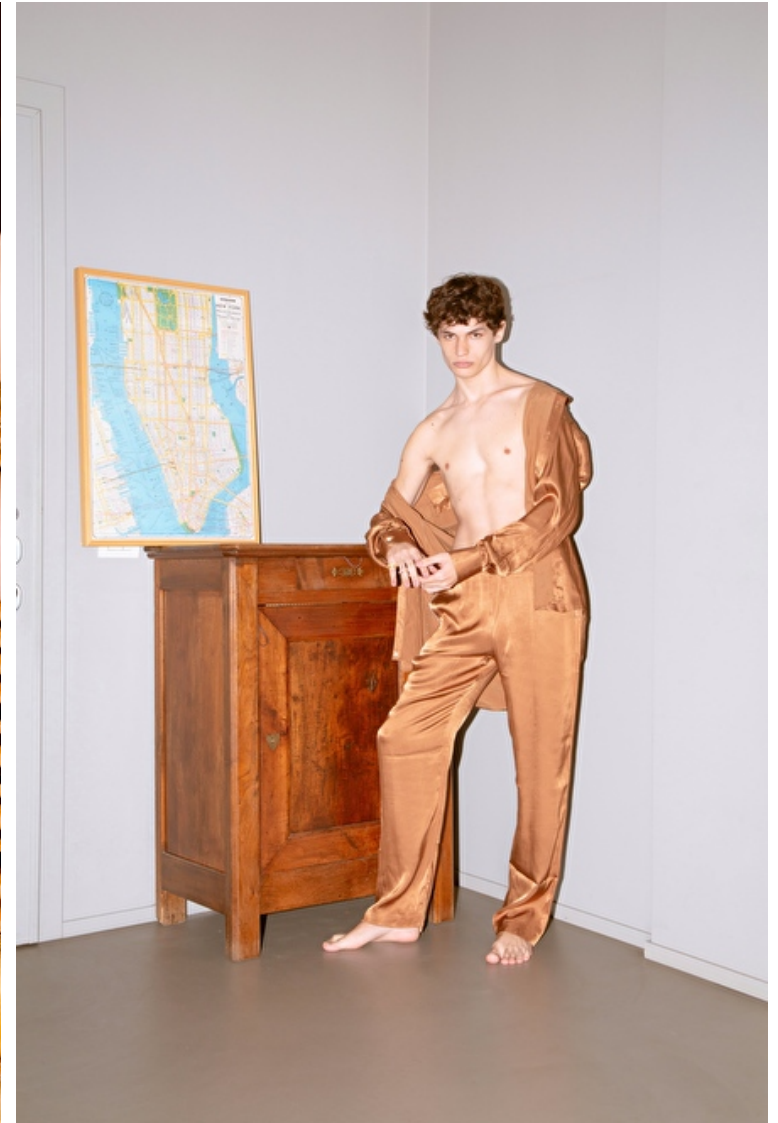

Modellink

Vasagatan 16, Goteborg, 41124, Goteborg, Sweden
Phone: 031-13 15 33 Email: info@modellink.se Website: <http://modellink.se/>

Aleix Hall

Height 184cm / 6' 0.5"

Chest 89cm / 35"

Waist 75cm / 29.5"

Hips 94cm / 37"

Shoes EU/US/UK 45 / 12 / 10.5

Eyes Green

Hair Dark brown