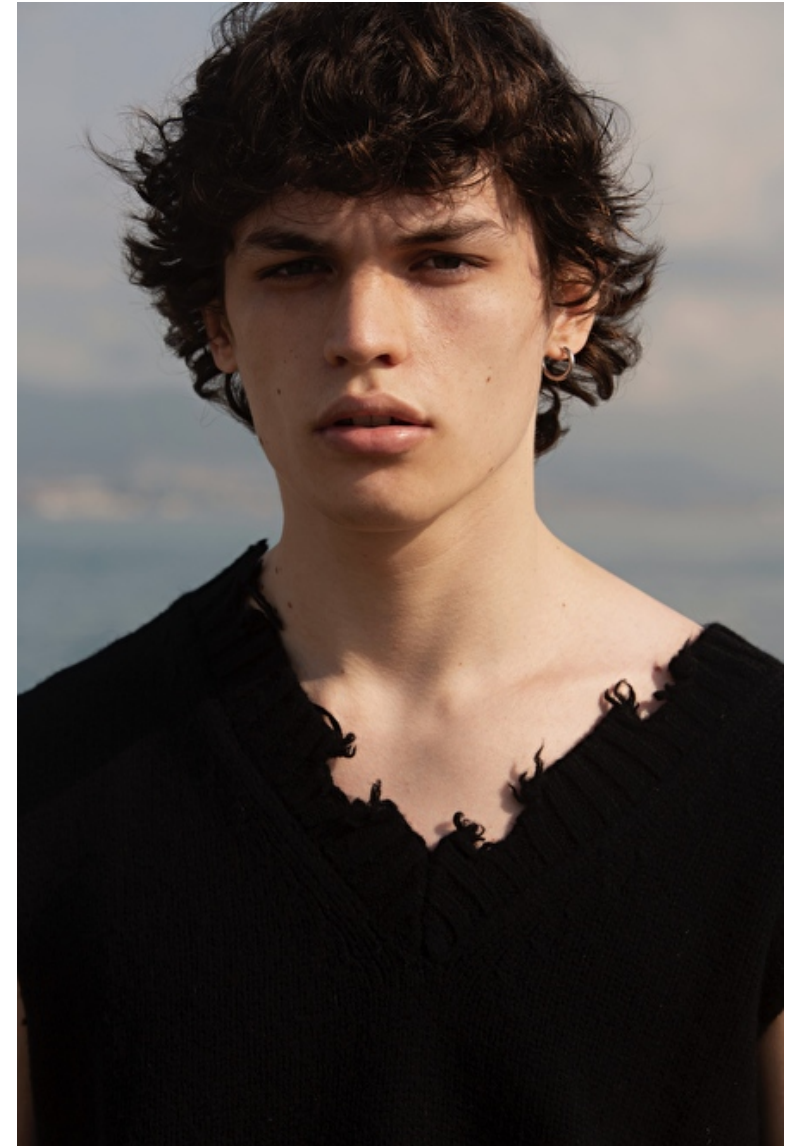

Modellink

Vasagatan 16, Goteborg, 41124, Goteborg, Sweden
Phone: 031-13 15 33 **Email:** info@modellink.se **Website:** <http://modellink.se/>

Aleix Hall

Height 184cm / 6' 0.5"

Chest 89cm / 35"

Waist 75cm / 29.5"

Hips 94cm / 37"

Shoes EU/US/UK 45 / 12 / 10.5

Eyes Green

Hair Dark brown