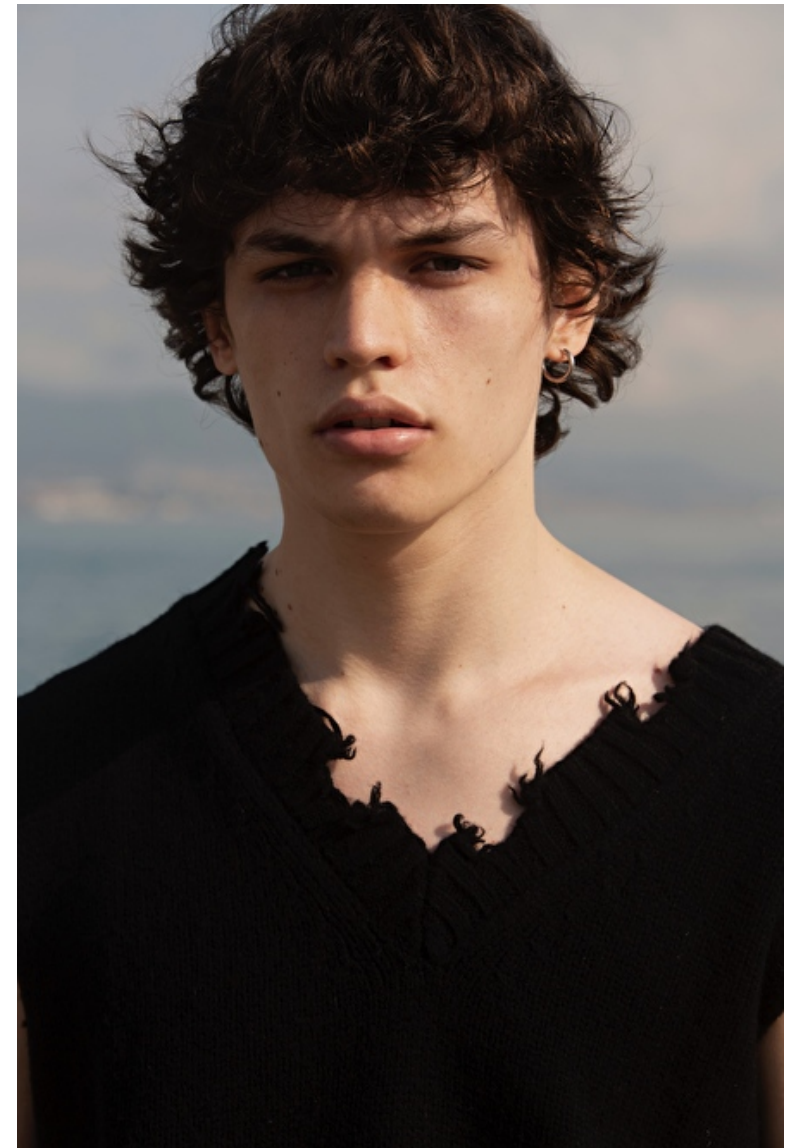

Modellink

Vasagatan 16, Goteborg, 41124, Goteborg, Sweden
Phone: 031-13 15 33 **Email:** info@modellink.se **Website:** <http://modellink.se/>

Aleix Hall

Height 184cm / 6' 0.5"

Chest 89cm / 35"

Waist 75cm / 29.5"

Hips 94cm / 37"

Shoes EU/US/UK 45 / 12 / 10.5

Eyes Green

Hair Dark brown