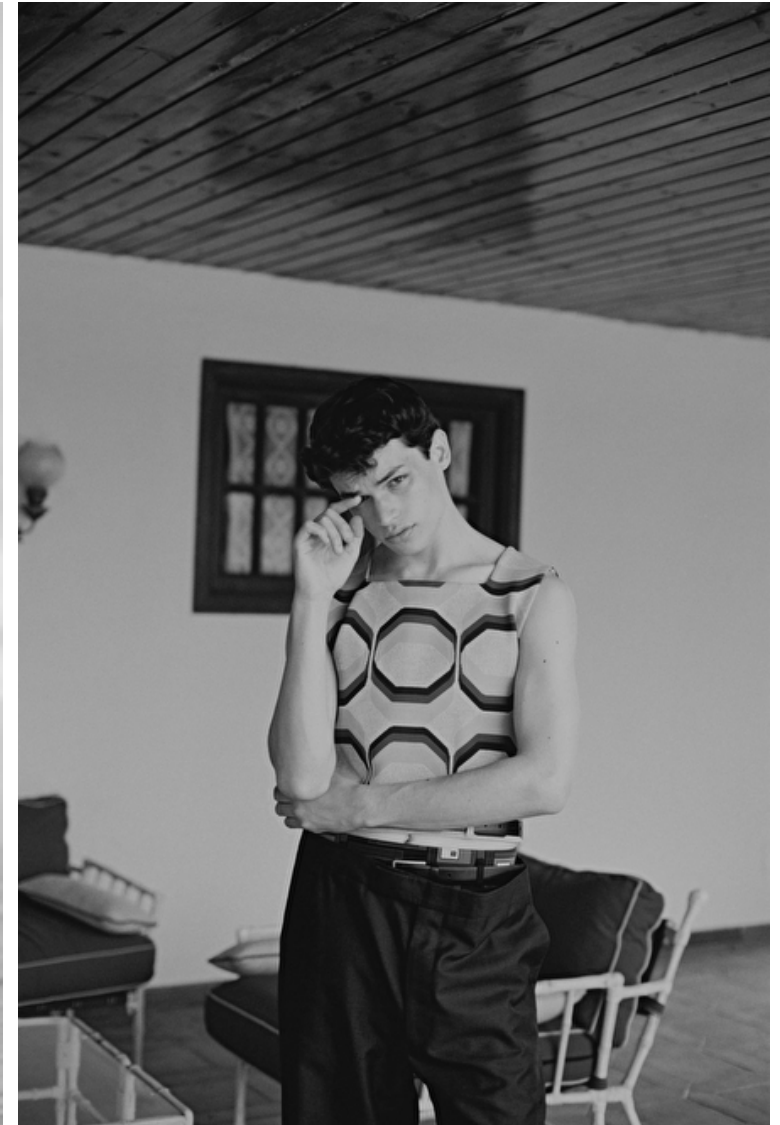

Modellink

Vasagatan 16, Goteborg, 41124, Goteborg, Sweden
Phone: 031-13 15 33 **Email:** info@modellink.se **Website:** http://modellink.se/

Aleix Hall

Height 184cm / 6' 0.5"

Chest 89cm / 35"

Waist 75cm / 29.5"

Hips 94cm / 37"

Shoes EU/US/UK 45 / 12 / 10.5

Eyes Green

Hair Dark brown