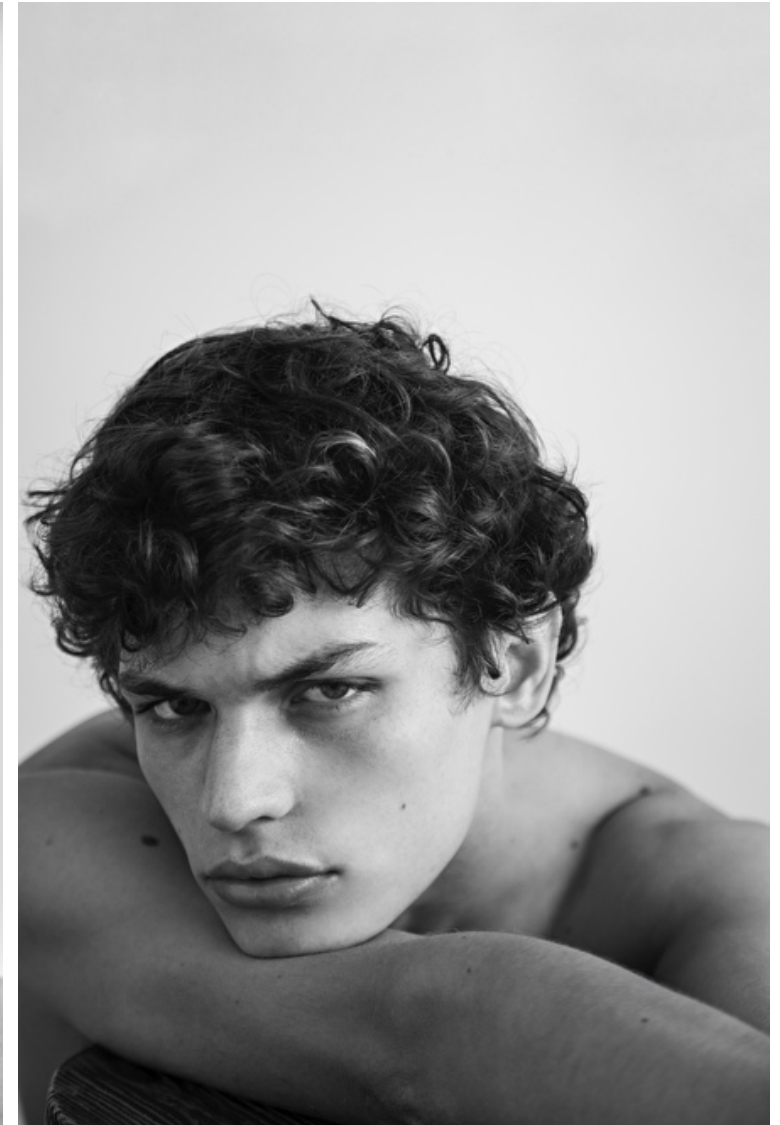

Height 184cm / 6' 0.5"

Chest 89cm / 35"

Waist 75cm / 29.5"

Hips 94cm / 37"

Shoes EU/US/UK 45 / 12 / 10.5

Eyes Green

Hair Dark brown

Modellink