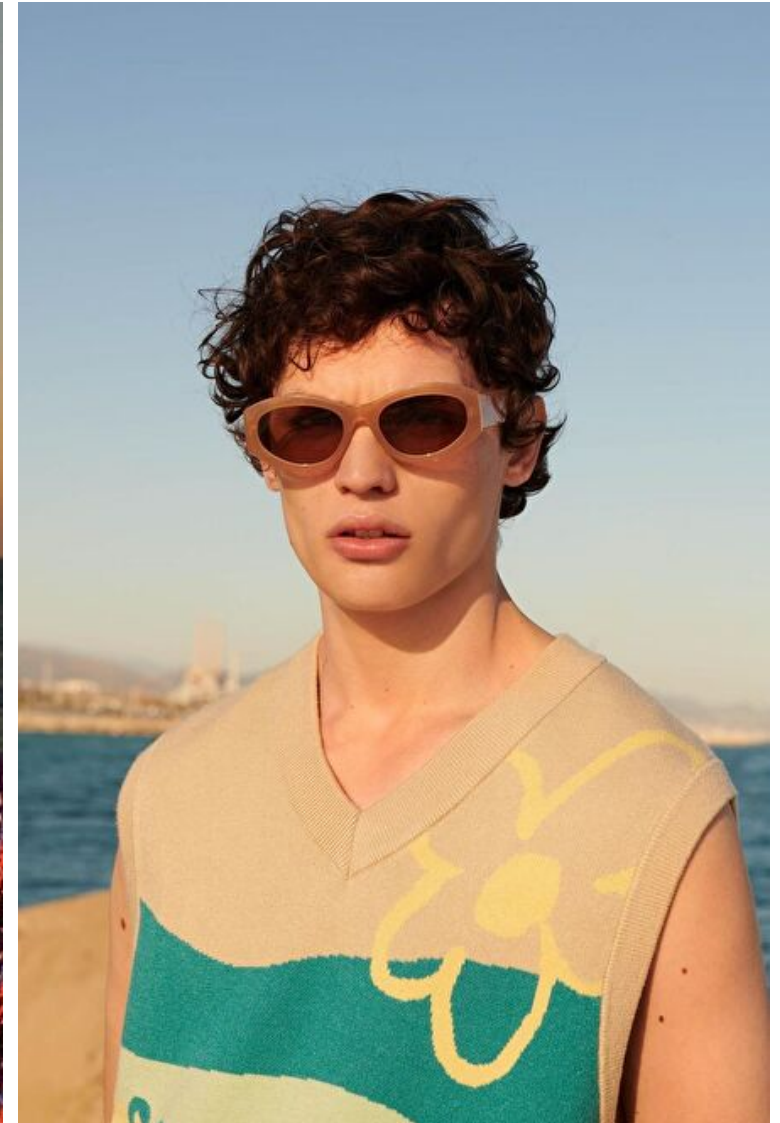

Modellink

Vasagatan 16, Goteborg, 41124, Goteborg, Sweden
Phone: 031-13 15 33 **Email:** info@modellink.se **Website:** http://modellink.se/

Aleix Hall

Height 184cm / 6' 0.5"

Chest 89cm / 35"

Waist 75cm / 29.5"

Hips 94cm / 37"

Shoes EU/US/UK 45 / 12 / 10.5

Eyes Green

Hair Dark brown