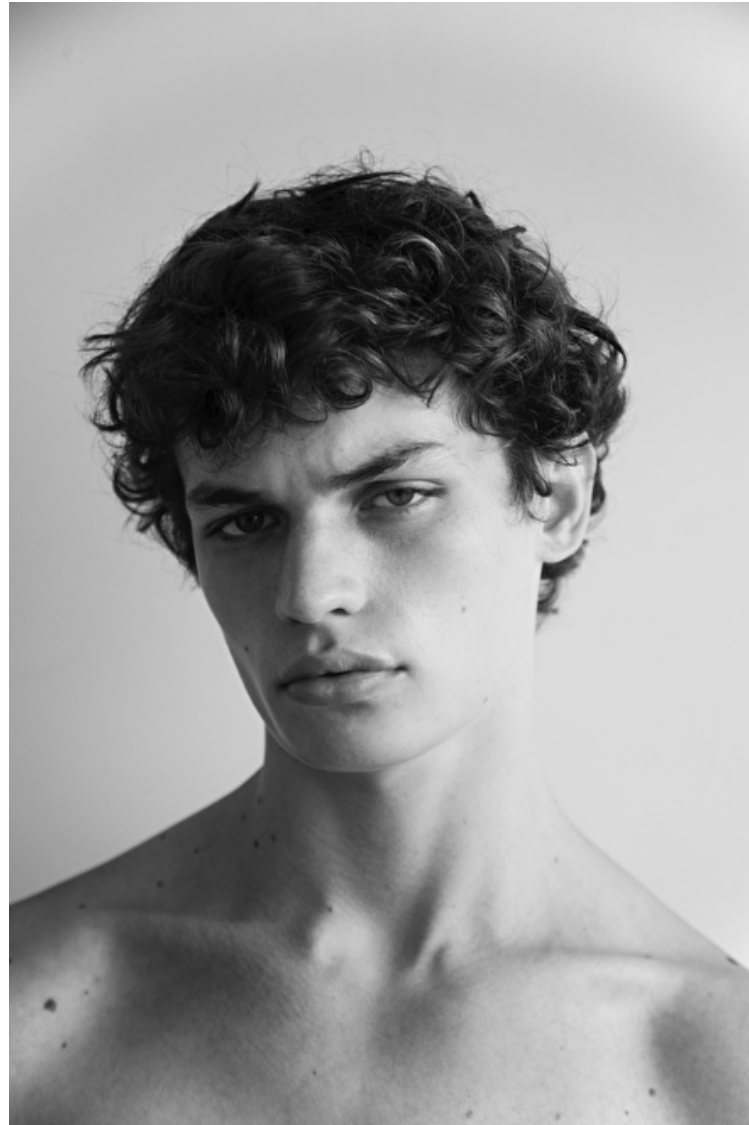

Height 184cm / 6' 0.5"

Chest 89cm / 35"

Waist 75cm / 29.5"

Hips 94cm / 37"

Shoes EU/US/UK 45 / 12 / 10.5

Eyes Green

Hair Dark brown

Modellink