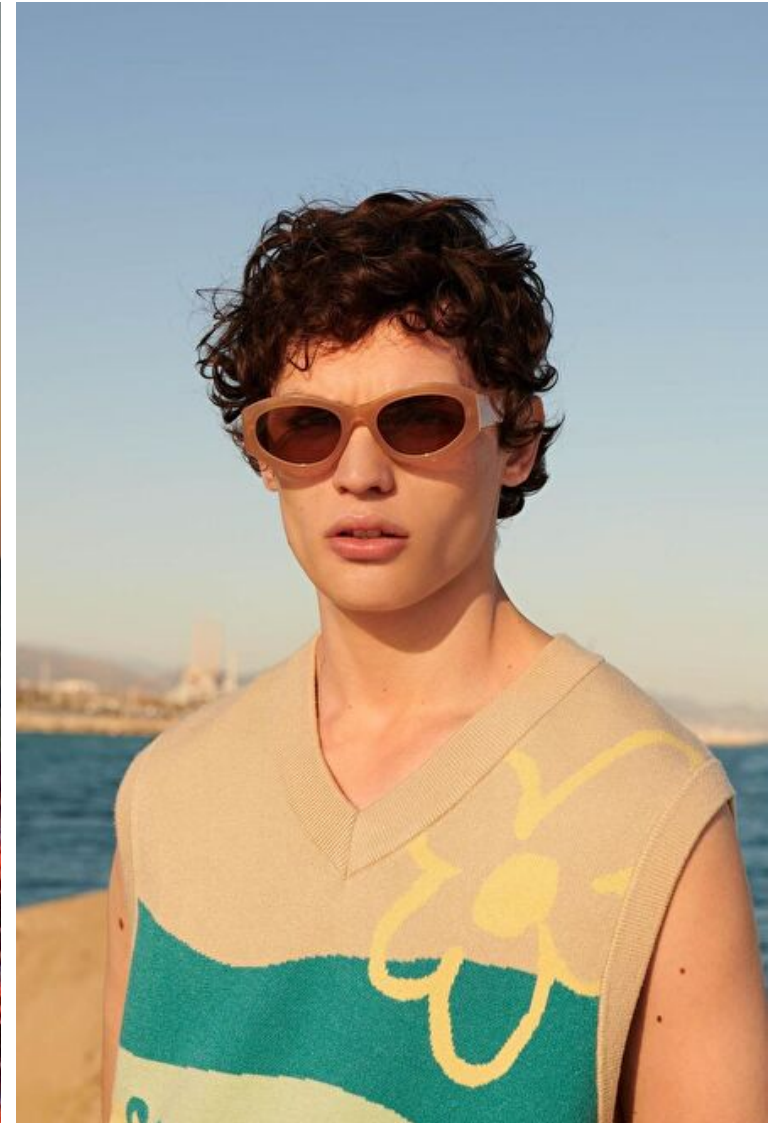

Modellink

Vasagatan 16, Goteborg, 41124, Goteborg, Sweden
Phone: 031-13 15 33 **Email:** info@modellink.se **Website:** http://modellink.se/

Aleix Hall

Height 184cm / 6' 0.5"

Chest 89cm / 35"

Waist 75cm / 29.5"

Hips 94cm / 37"

Shoes EU/US/UK 45 / 12 / 10.5

Eyes Green

Hair Dark brown