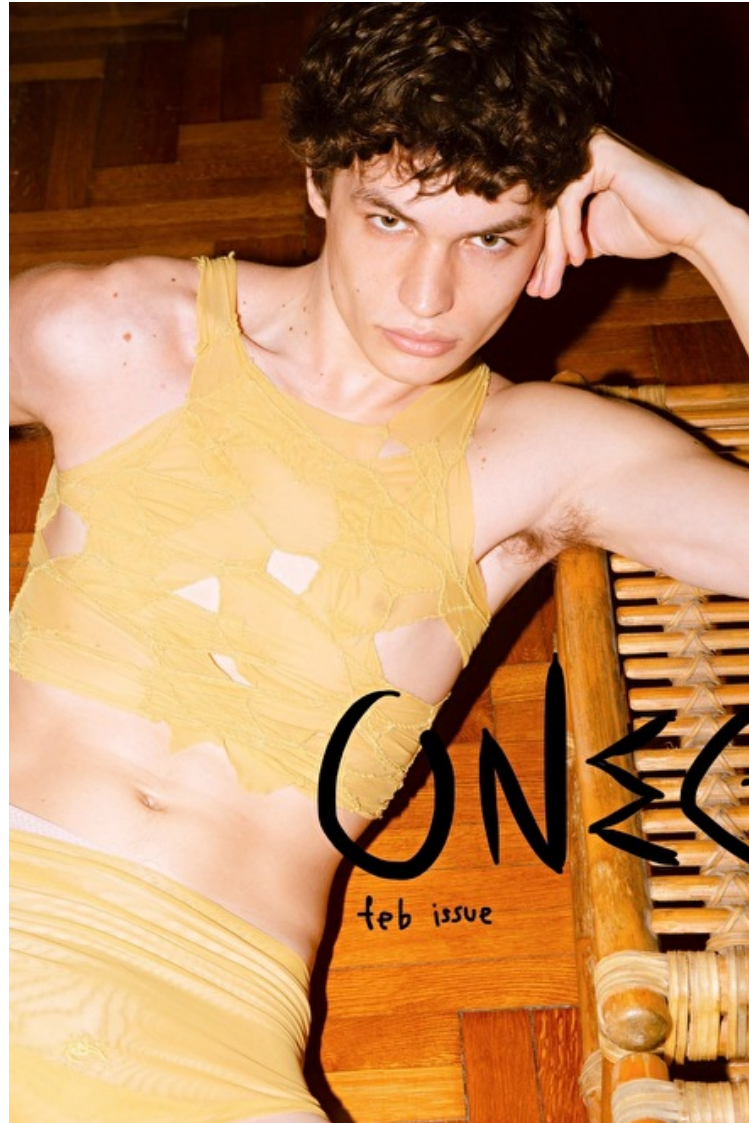

Modellink

Vasagatan 16, Goteborg, 41124, Goteborg, Sweden
Phone: 031-13 15 33 Email: info@modellink.se Website: <http://modellink.se/>

Aleix Hall

Height 184cm / 6' 0.5"

Chest 89cm / 35"

Waist 75cm / 29.5"

Hips 94cm / 37"

Shoes EU/US/UK 45 / 12 / 10.5

Eyes Green

Hair Dark brown