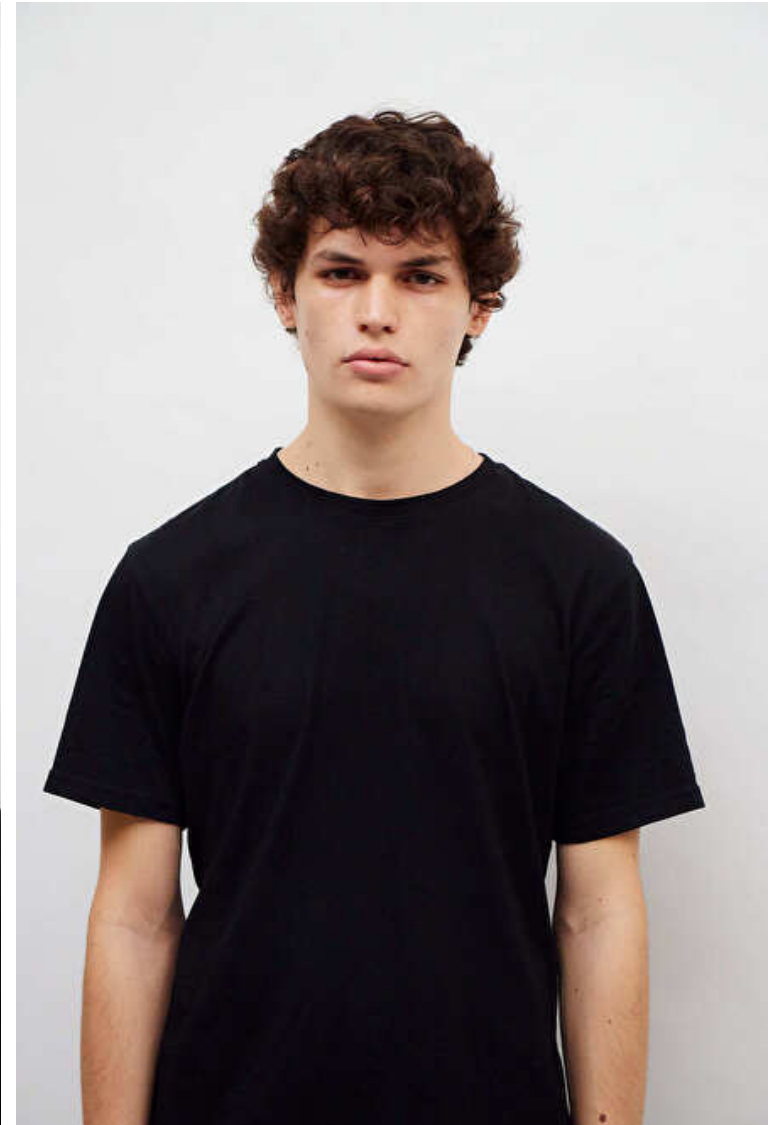

Modellink

Vasagatan 16, Goteborg, 41124, Goteborg, Sweden
Phone: 031-13 15 33 **Email:** info@modellink.se **Website:** <http://modellink.se/>

Aleix Hall

Height 184cm / 6' 0.5"

Chest 89cm / 35"

Waist 75cm / 29.5"

Hips 94cm / 37"

Shoes EU/US/UK 45 / 12 / 10.5

Eyes Green

Hair Dark brown