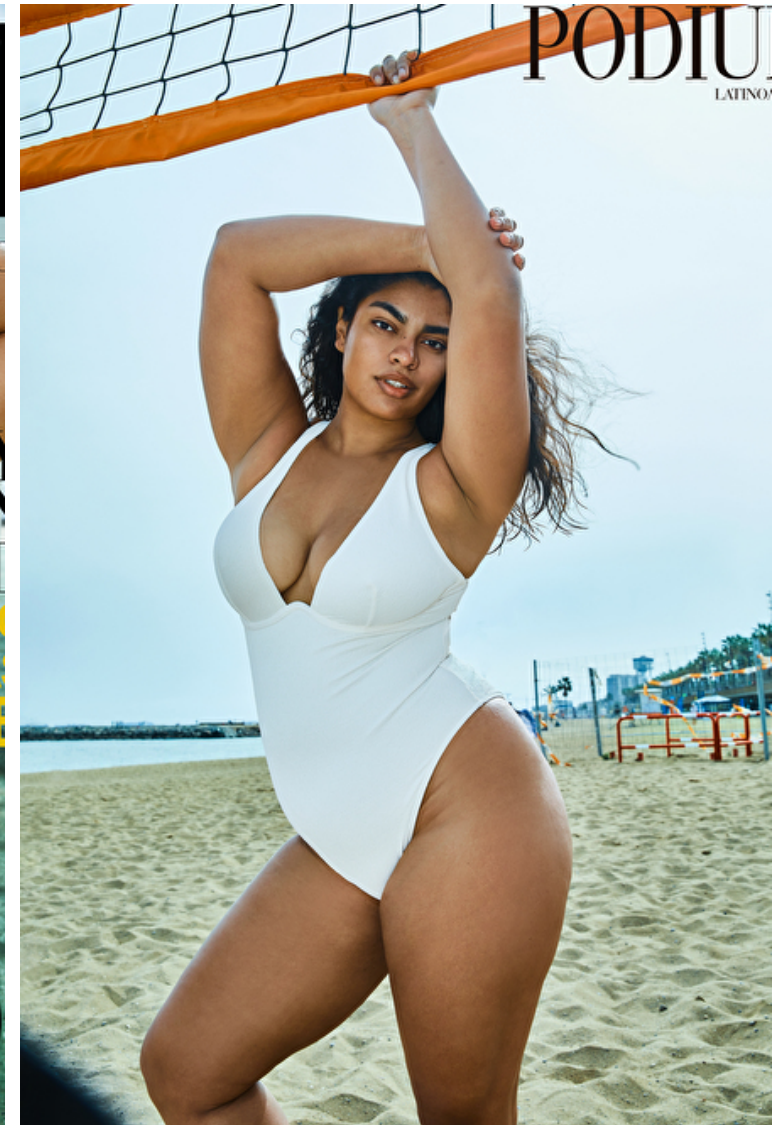

Modellink

Vasagatan 16, Goteborg, 41124, Goteborg, Sweden
Phone: 031-13 15 33 Email: info@modellink.se Website: http://modellink.se/

Alejandra Sojo

Height 176cm / 5' 9.5"

Bust 101cm / 40"

Waist 83cm / 32.5"

Hips 112cm / 44"

Shoes EU/US/UK 40 / 9 / 7

Eyes Brown

Hair Brown

Cup C