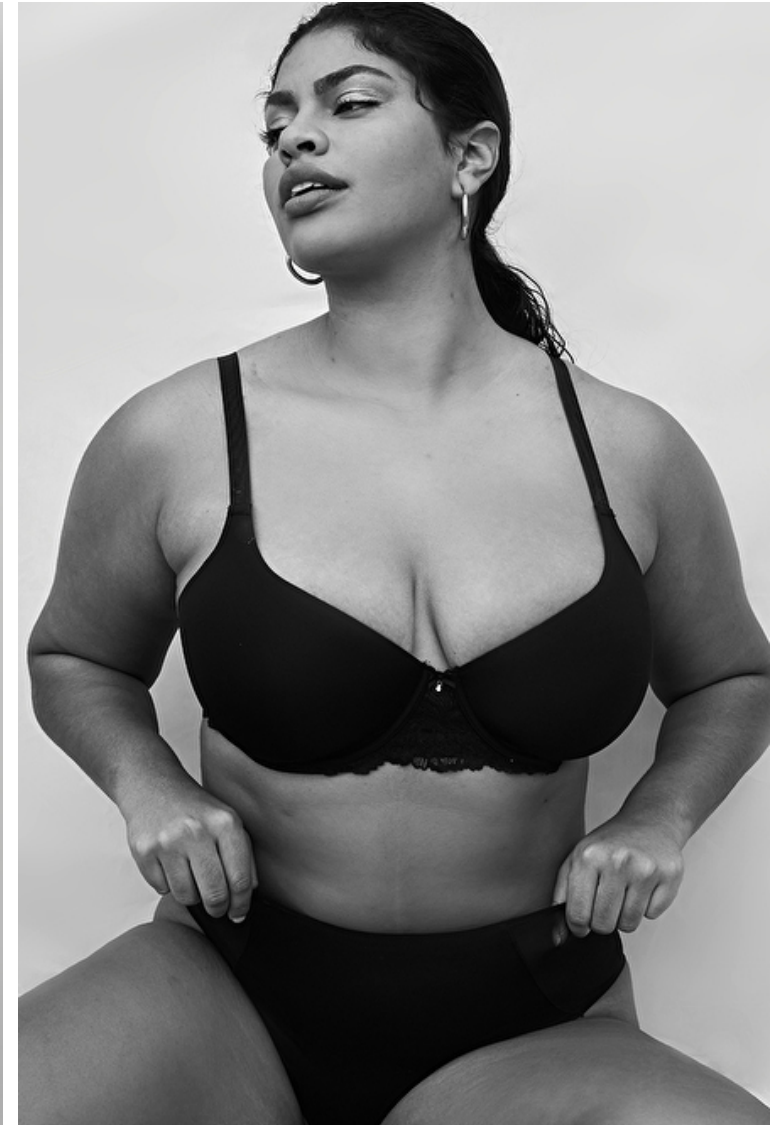

Modellink

Vasagatan 16, Goteborg, 41124, Goteborg, Sweden
Phone: 031-13 15 33 **Email:** info@modellink.se **Website:** http://modellink.se/

Alejandra Sojo

Height 176cm / 5' 9.5"

Bust 101cm / 40"

Waist 83cm / 32.5"

Hips 112cm / 44"

Shoes EU/US/UK 40 / 9 / 7

Eyes Brown

Hair Brown

Cup C