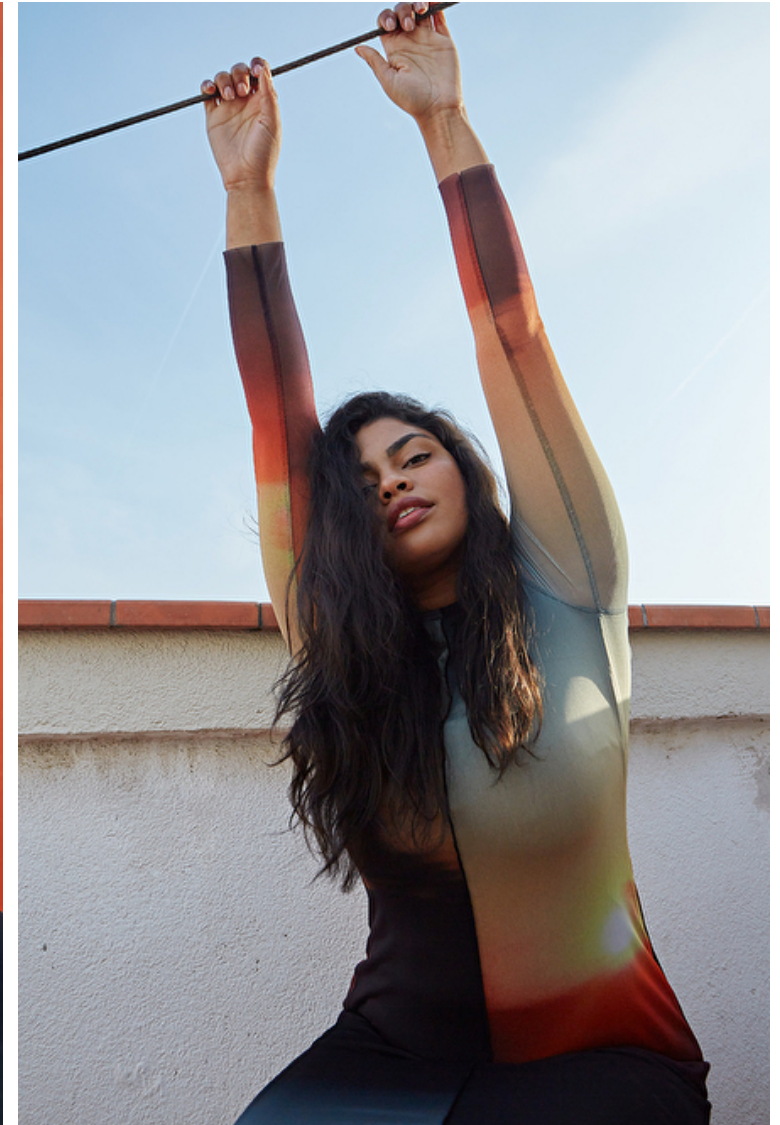

Modellink

Vasagatan 16, Goteborg, 41124, Goteborg, Sweden
Phone: 031-13 15 33 **Email:** info@modellink.se **Website:** http://modellink.se/

Alejandra Sojo

Height 176cm / 5' 9.5"

Bust 101cm / 40"

Waist 83cm / 32.5"

Hips 112cm / 44"

Shoes EU/US/UK 40 / 9 / 7

Eyes Brown

Hair Brown

Cup C