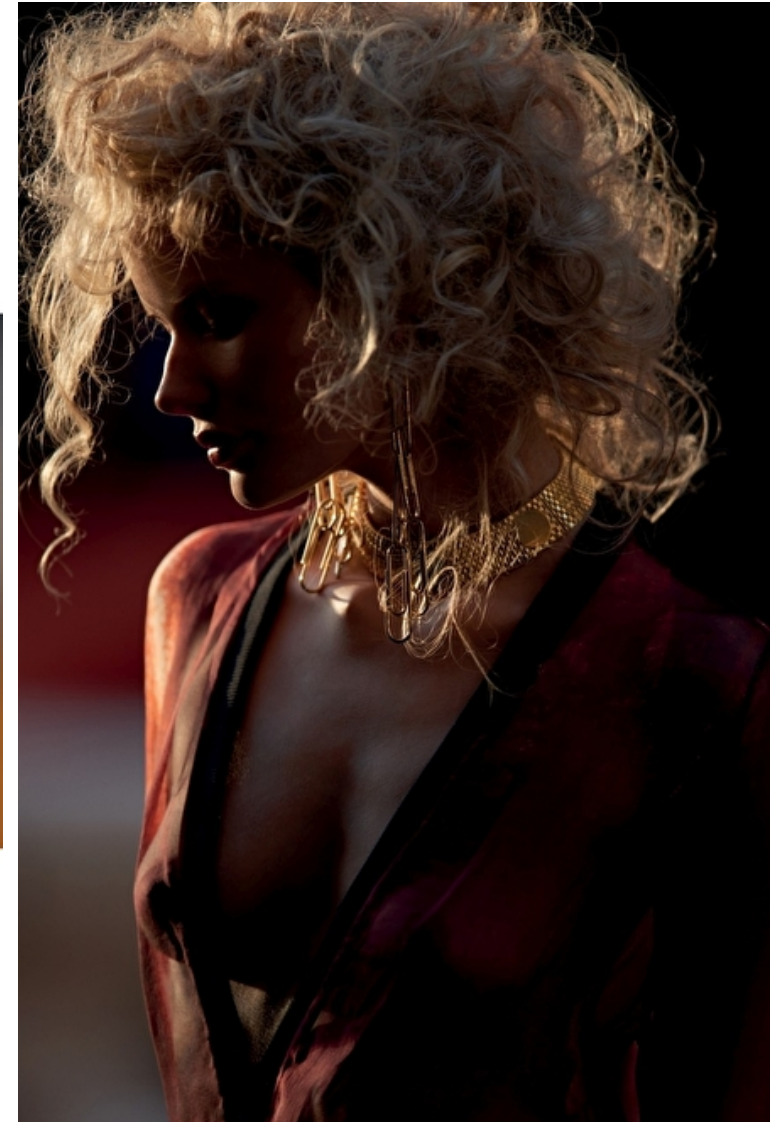

Modellink

Vasagatan 16, Goteborg, 41124, Goteborg, Sweden
Phone: 031-13 15 33 **Email:** info@modellink.se **Website:** http://modellink.se/

Alena Blohm

Height 175cm / 5' 9.0"

Size EU/US 34 / 4

Bust 84cm / 33"

Waist 60cm / 23.5"

Hips 89cm / 35"

Shoes EU/US/UK 37 / 6.5 / 4

Eyes Brown

Hair Blond

Cup B

THIS PAGE: TURTLENECK SWEATER VERSACE. EARRINGS LARUICCI
OPPOSITE PAGE: METALLIC JACKET LANVIN. BLOUSE OHLIN D
HEER EARRINGS LARUICCI. TROUSERS ASSEMBLY LABEL. BRACELET DINOSAUR DESIGNS
PHOTOGRAPHER JONAS BRESNAN. STYLIST RACHEL GILMAN
MAKE UP INGEBOG USING NARS COSMETICS. HAIR TAMAS TUZES @L'ATELIER NYC
MODEL ALENA BLOHM @THE SOCIETY MANAGEMENT

152