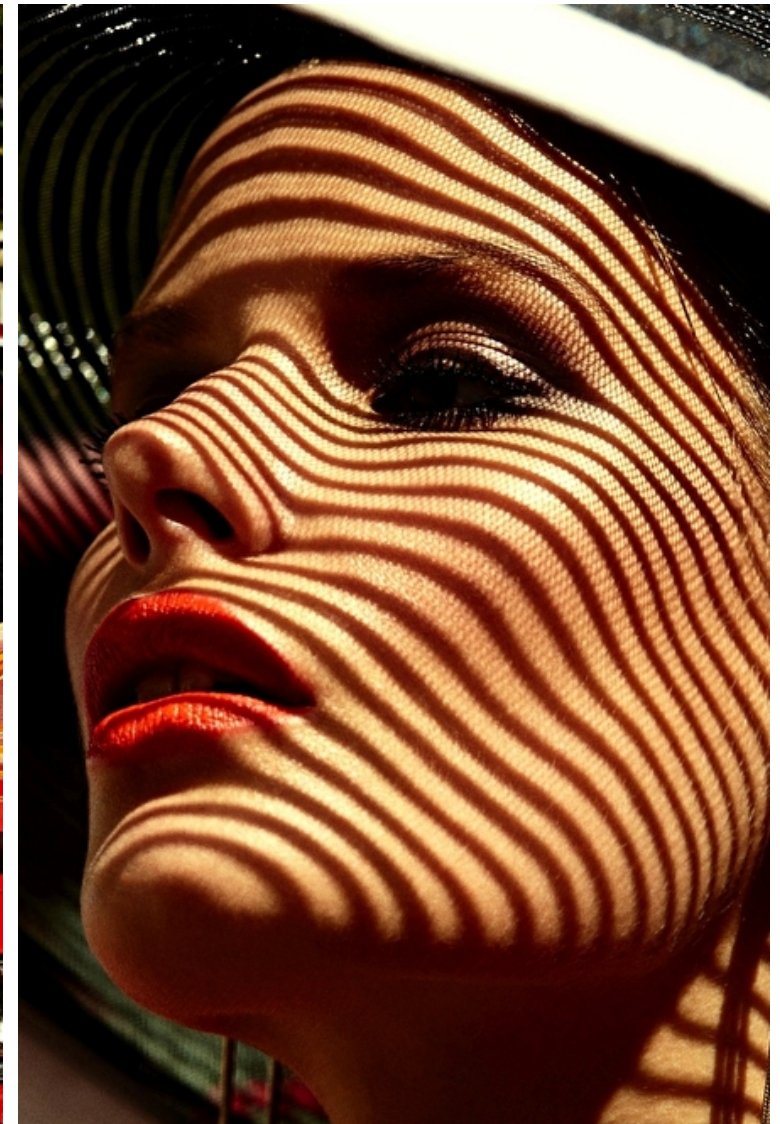

Modellink

Vasagatan 16, Goteborg, 41124, Goteborg, Sweden
Phone: 031-13 15 33 Email: info@modellink.se Website: http://modellink.se/

Alena Blohm

Height 175cm / 5' 9.0"

Size EU/US 34 / 4

Bust 84cm / 33"

Waist 60cm / 23.5"

Hips 89cm / 35"

Shoes EU/US/UK 37 / 6.5 / 4

Eyes Brown

Hair Blond

Cup B