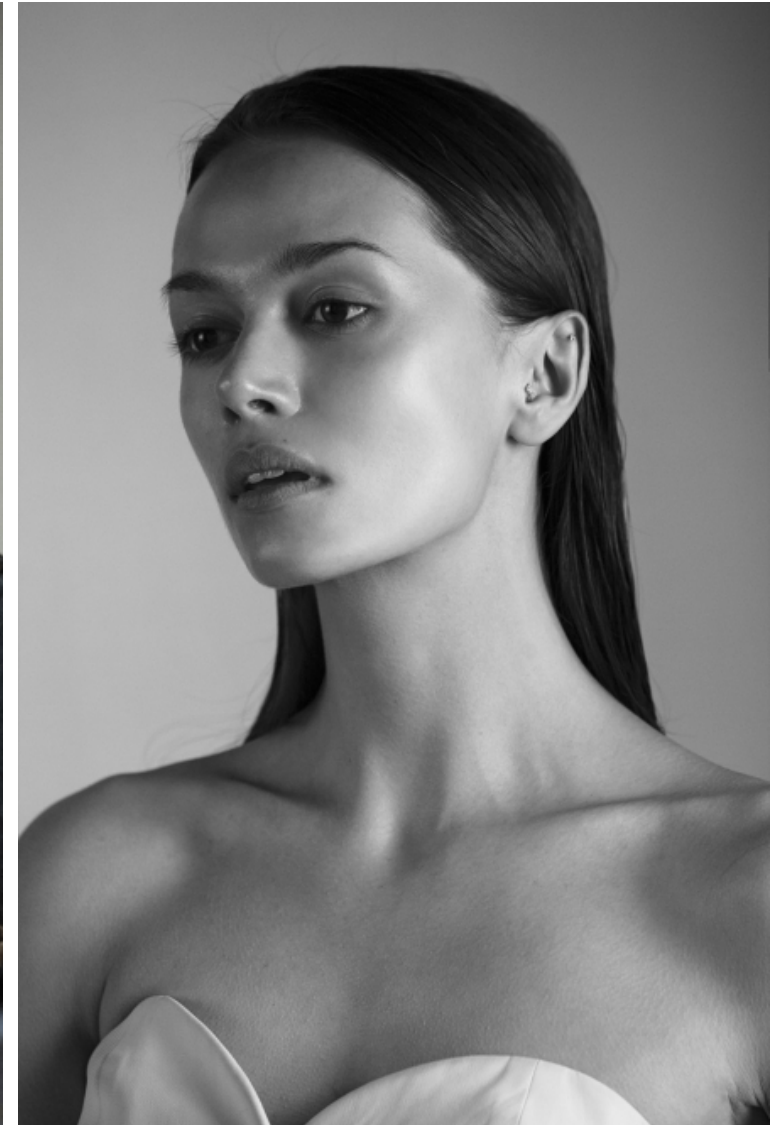

Waist 59cm / 23"

Hips 90cm / 35.5"

Shoes EU/US/UK 39 / 8 / 6

Eyes Brown

Hair Brown

Cup A

ALENA PO

Height 177cm / 5' 9.5"