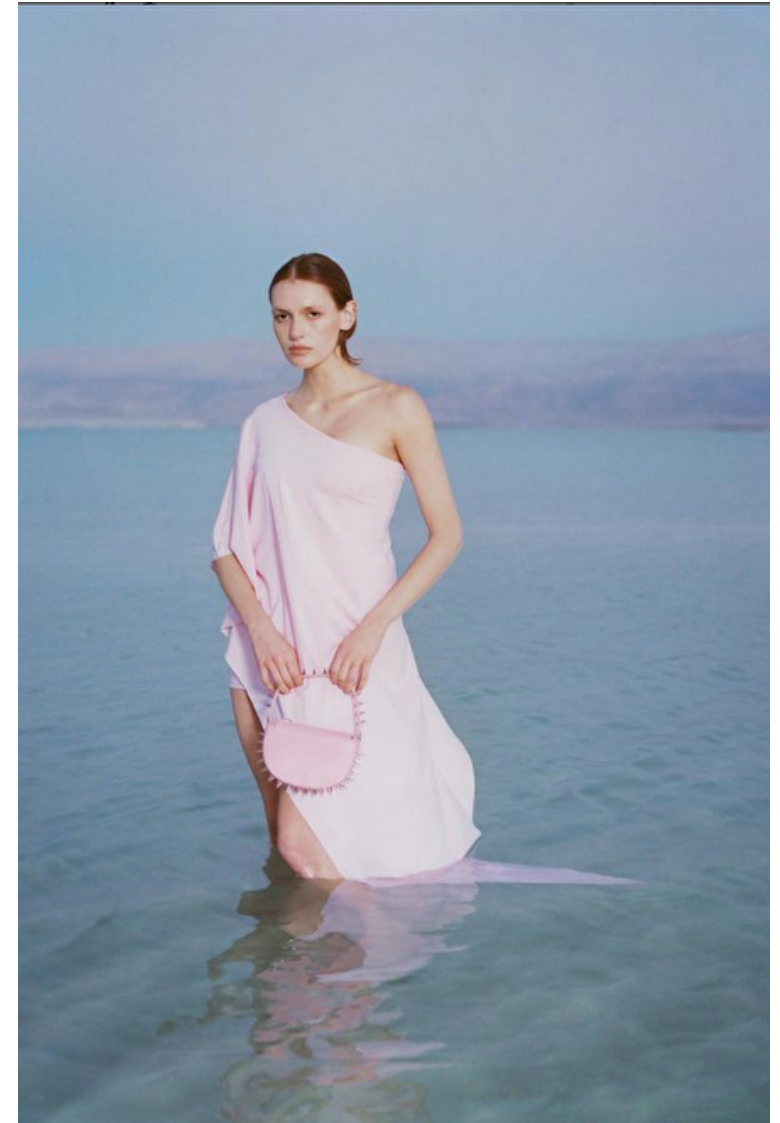

Modellink

Vasagatan 16, Goteborg, 41124, Goteborg, Sweden
Phone: 031-13 15 33 **Email:** info@modellink.se **Website:** http://modellink.se/

Alex Ben Ami

Height 177cm / 5' 9.5"

Bust 89cm / 35"

Waist 61cm / 24"

Hips 91cm / 36"

Shoes EU/US/UK 41 / 9.5 / 8

Eyes Brown

Hair Red

Cup B

TRUE
Romance