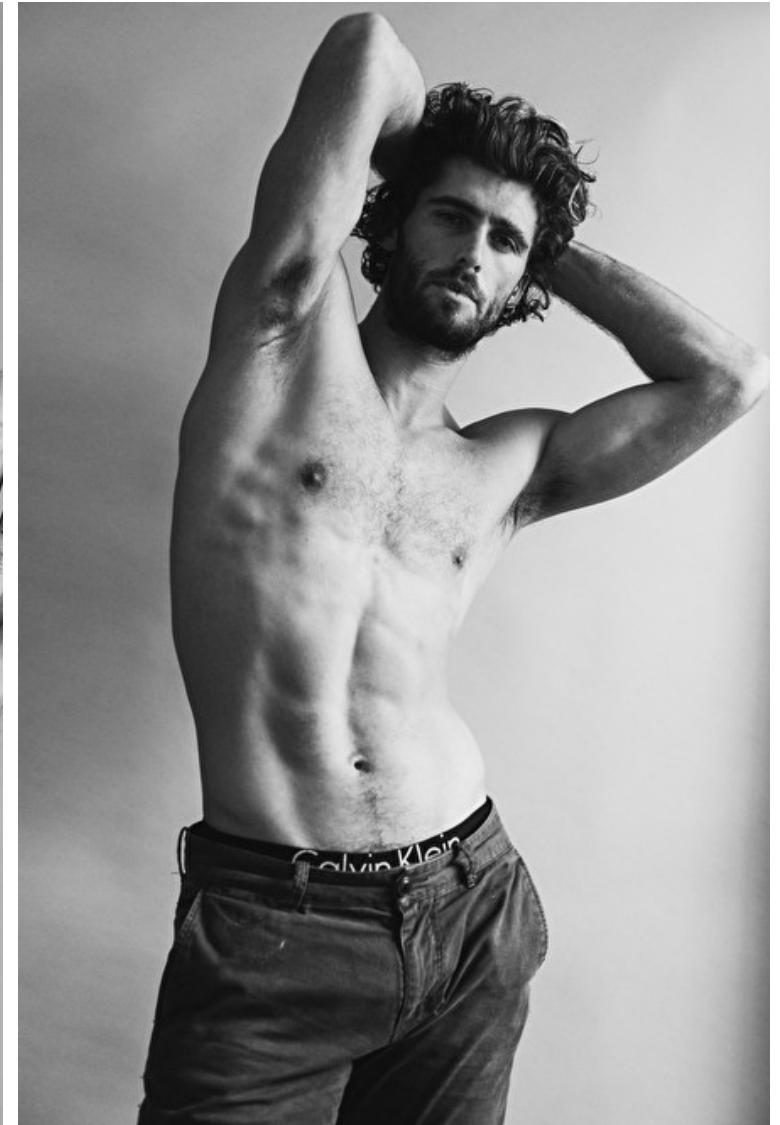

ALEX LIBBY

Height 188cm / 6' 2.0"

Chest 99cm / 39"

Waist 81cm / 32"

Shoes EU/US/UK 44 / 11 / 9.5

Inseam 84cm / 33"

Suit size 50cm / 40"

Suit cut Regular

Neck 41cm / 16"

Hair Brown

Eyes Blue green

Hips 93cm / 36.5"

ALEX LIBBY

Height 188cm / 6' 2.0"

Chest 99cm / 39"

Waist 81cm / 32"