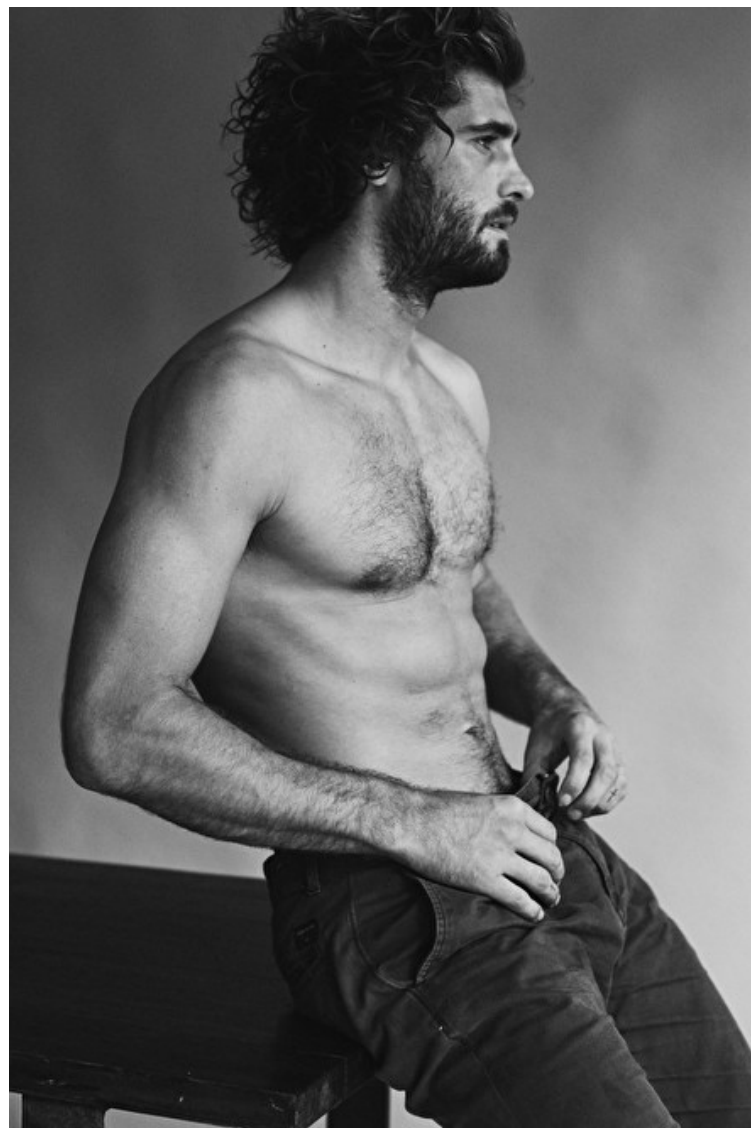

Shoes EU/US/UK 44 / 11 / 9.5

Inseam 84cm / 33"

Suit size 50cm / 40"

Suit cut Regular

Neck 41cm / 16"

Hair Brown

Eyes Blue green

Hips 93cm / 36.5"

ALEX LIBBY

Height 188cm / 6' 2.0"

Chest 99cm / 39"

Waist 81cm / 32"

Shoes EU/US/UK 44 / 11 / 9.5

Inseam 84cm / 33"

Suit size 50cm / 40"

Suit cut Regular