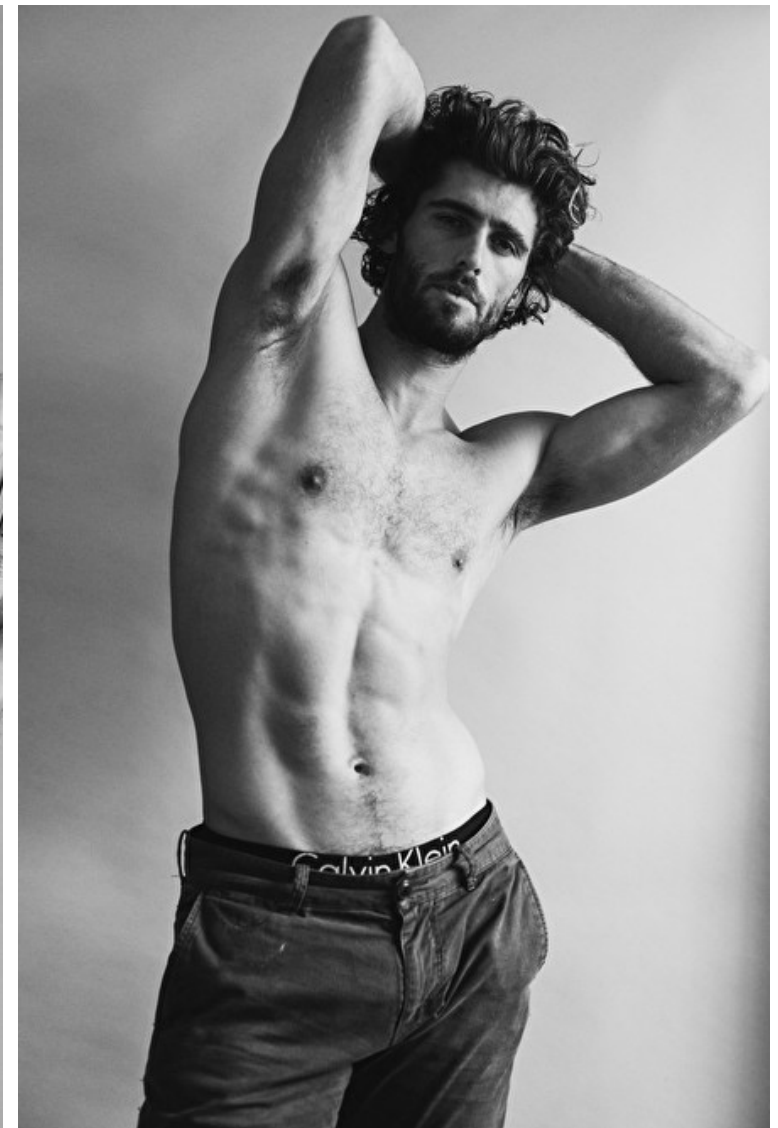

Shoes EU/US/UK 44 / 11 / 9.5

Inseam 84cm / 33"

Suit size 50cm / 40"

Suit cut Regular

Neck 41cm / 16"

Hair Brown

Eyes Blue green

Hips 93cm / 36.5"