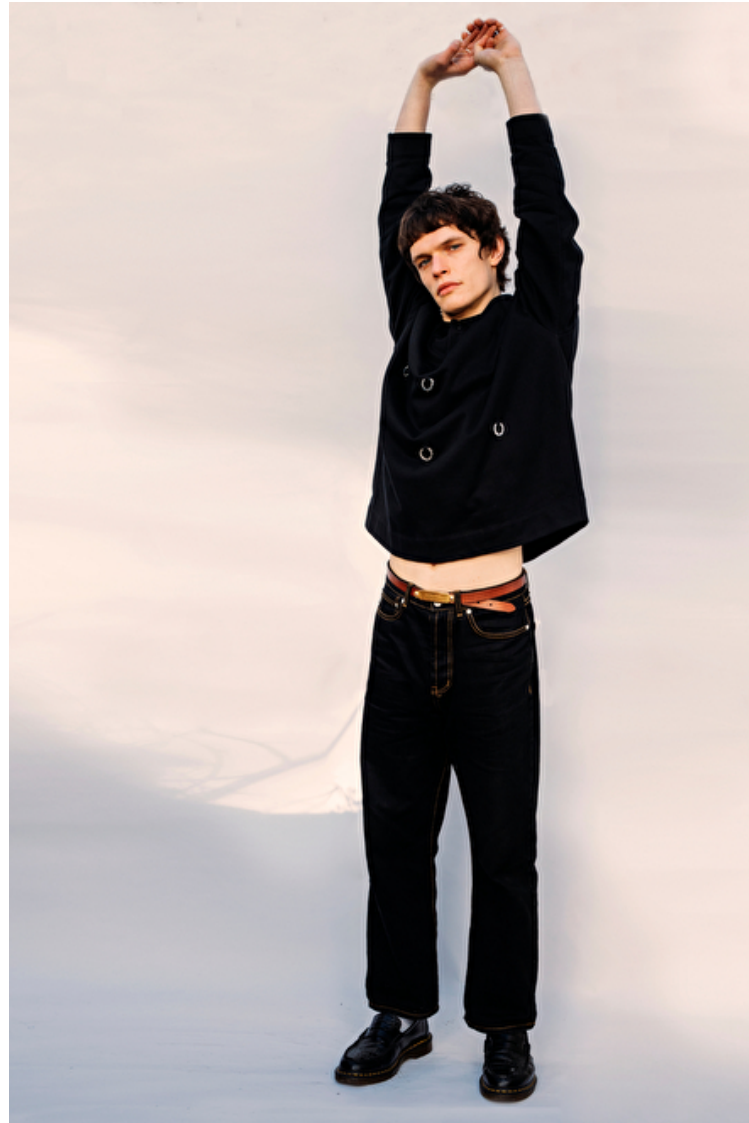

## Alex Smirnov

Height 184cm / 6' 0.5"

Chest 92cm / 36"

Waist 74cm / 29"

Hips 91cm / 36"

Shoes EU/US/UK 43.5 / 10.5 / 9

Eyes Green grey

Hair Brown