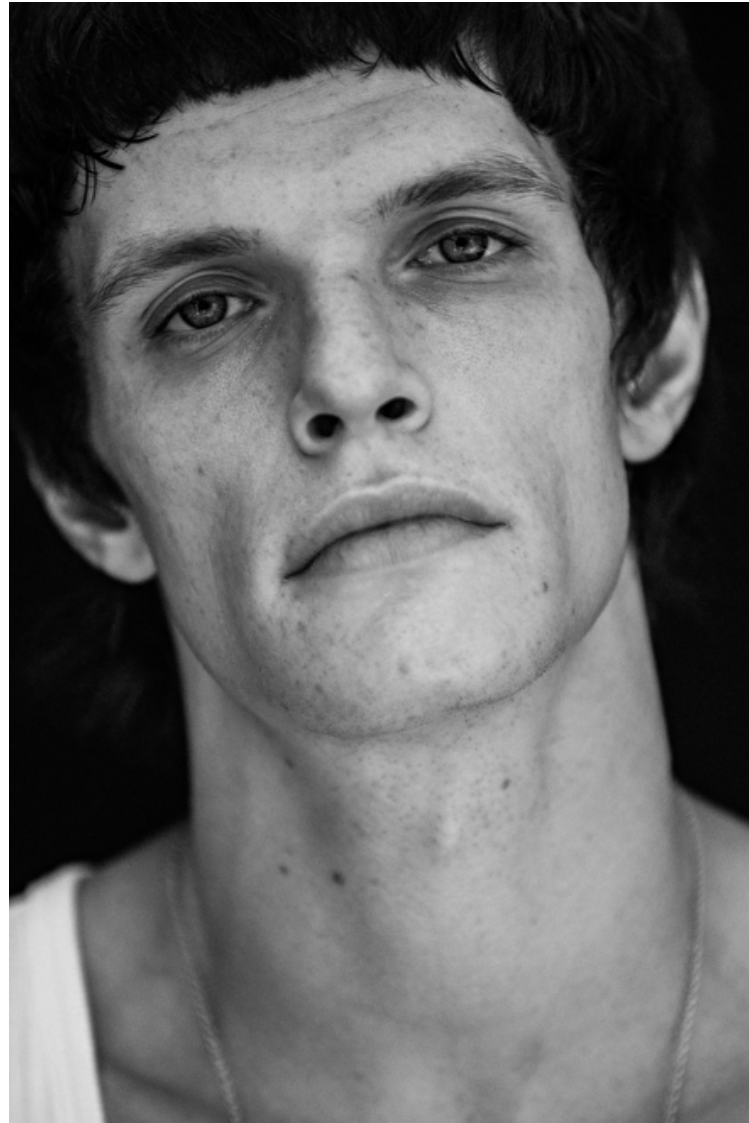

Modellink

Vasagatan 16, Goteborg, 41124, Goteborg, Sweden
Phone: 031-13 15 33 **Email:** info@modellink.se **Website:** <http://modellink.se/>

Alex Smirnov

Height 184cm / 6' 0.5"

Chest 92cm / 36"

Waist 74cm / 29"

Hips 91cm / 36"

Shoes EU/US/UK 43.5 / 10.5 / 9

Eyes Green grey

Hair Brown