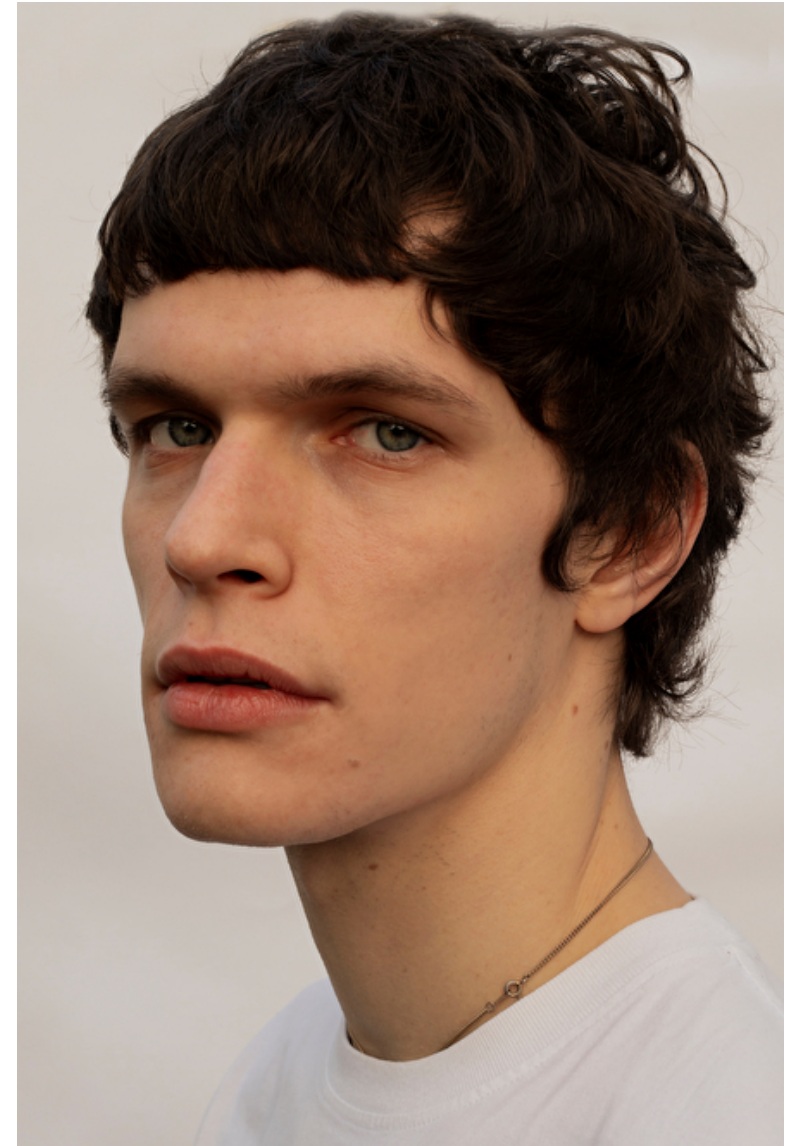

## Alex Smirnov

Height 184cm / 6' 0.5"

Chest 92cm / 36"

Waist 74cm / 29"

Hips 91cm / 36"

Shoes EU/US/UK 43.5 / 10.5 / 9

Eyes Green grey

Hair Brown