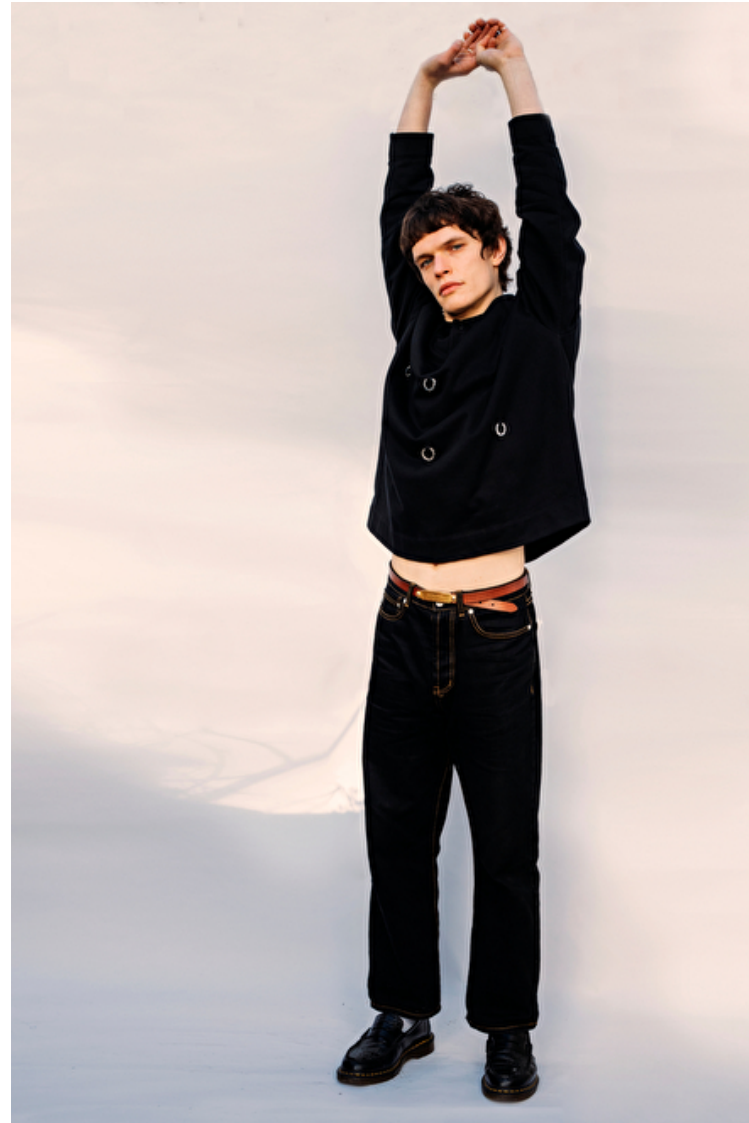

Alex Smirnov

Height 184cm / 6' 0.5"

Chest 92cm / 36"

Waist 74cm / 29"

Hips 91cm / 36"

Shoes EU/US/UK 43.5 / 10.5 / 9

Eyes Green grey

Hair Brown