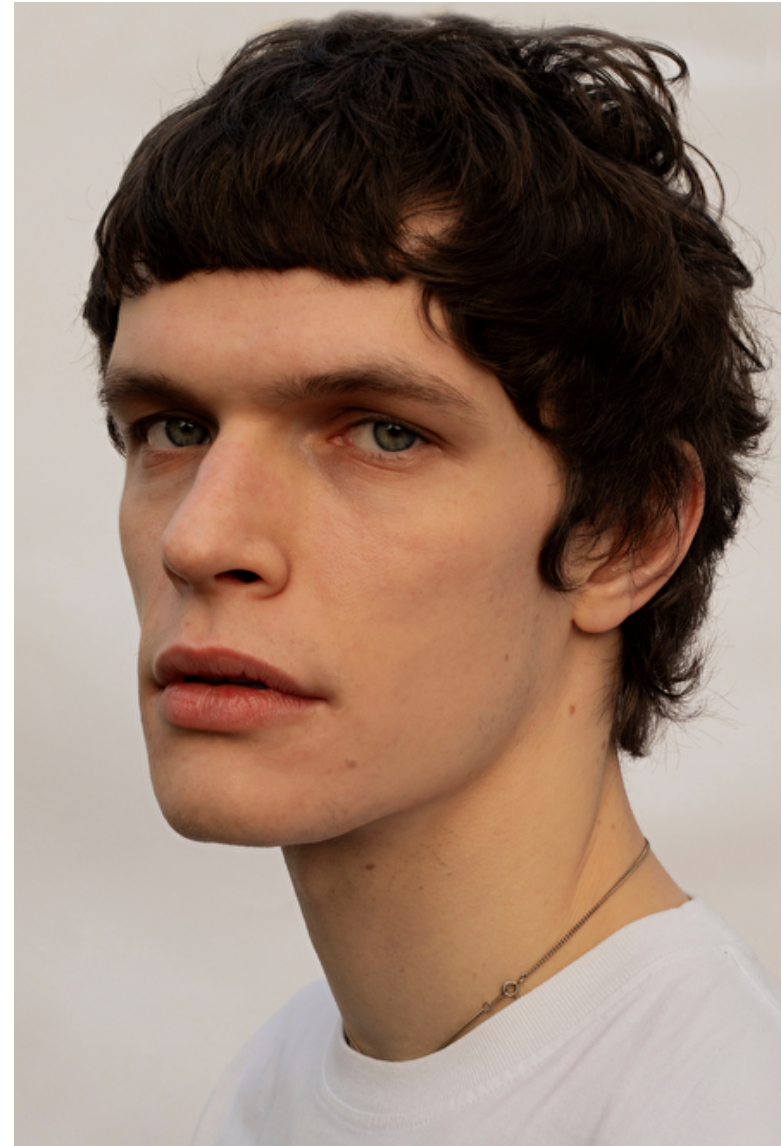

Modellink

Vasagatan 16, Goteborg, 41124, Goteborg, Sweden
Phone: 031-13 15 33 **Email:** info@modellink.se **Website:** <http://modellink.se/>

Alex Smirnov

Height 184cm / 6' 0.5"

Chest 92cm / 36"

Waist 74cm / 29"

Hips 91cm / 36"

Shoes EU/US/UK 43.5 / 10.5 / 9

Eyes Green grey

Hair Brown