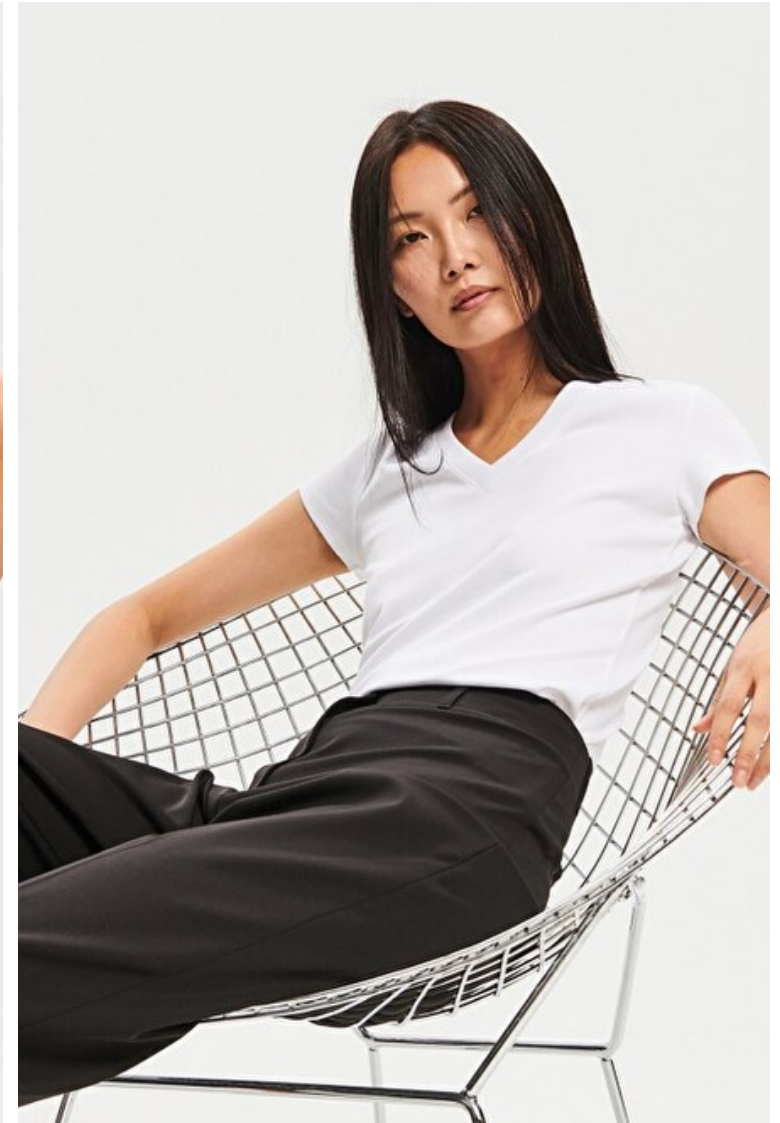

Modellink

Vasagatan 16, Goteborg, 41124, Goteborg, Sweden
Phone: 031-13 15 33 **Email:** info@modellink.se **Website:** http://modellink.se/

Alexa Wu

Height 178cm / 5' 10.0"

Bust 82cm / 32.5"

Waist 60cm / 23.5"

Hips 89cm / 35"

Shoes EU/US/UK 39 / 8 / 6

Eyes Brown

Hair Black

Cup A