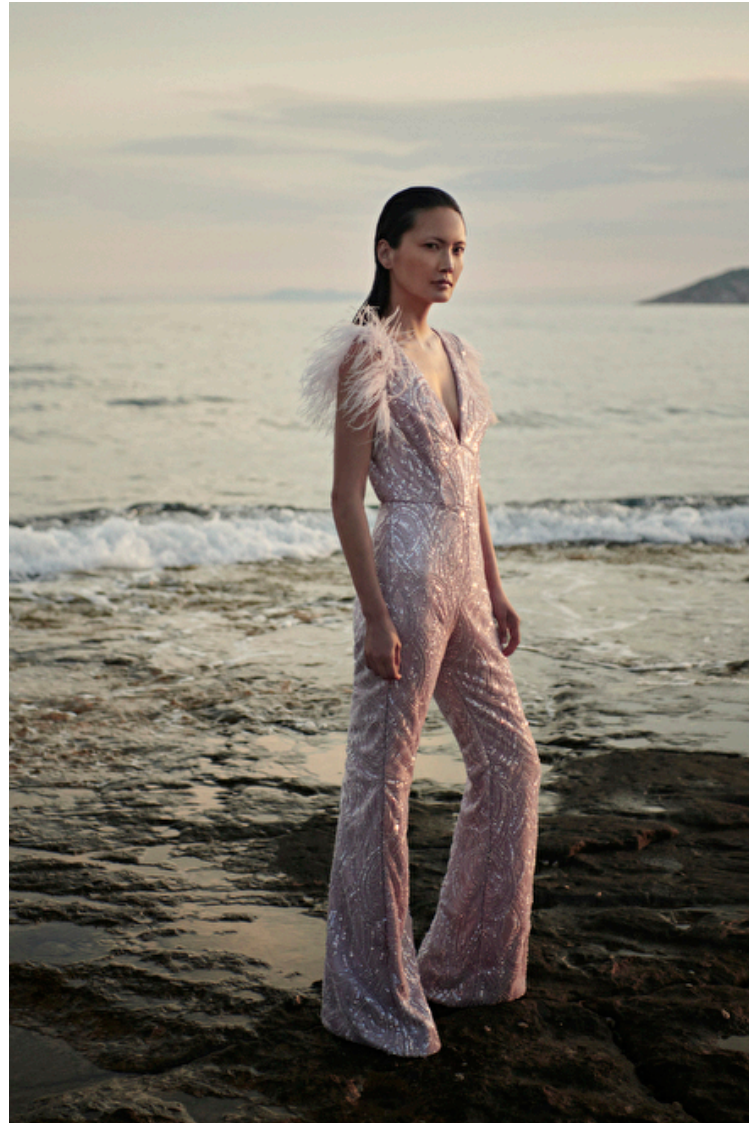

Modellink

Vasagatan 16, Goteborg, 41124, Goteborg, Sweden
Phone: 031-13 15 33 **Email:** info@modellink.se **Website:** http://modellink.se/

Alexa Wu

Height 178cm / 5' 10.0"

Bust 82cm / 32.5"

Waist 60cm / 23.5"

Hips 89cm / 35"

Shoes EU/US/UK 39 / 8 / 6

Eyes Brown

Hair Black

Cup A