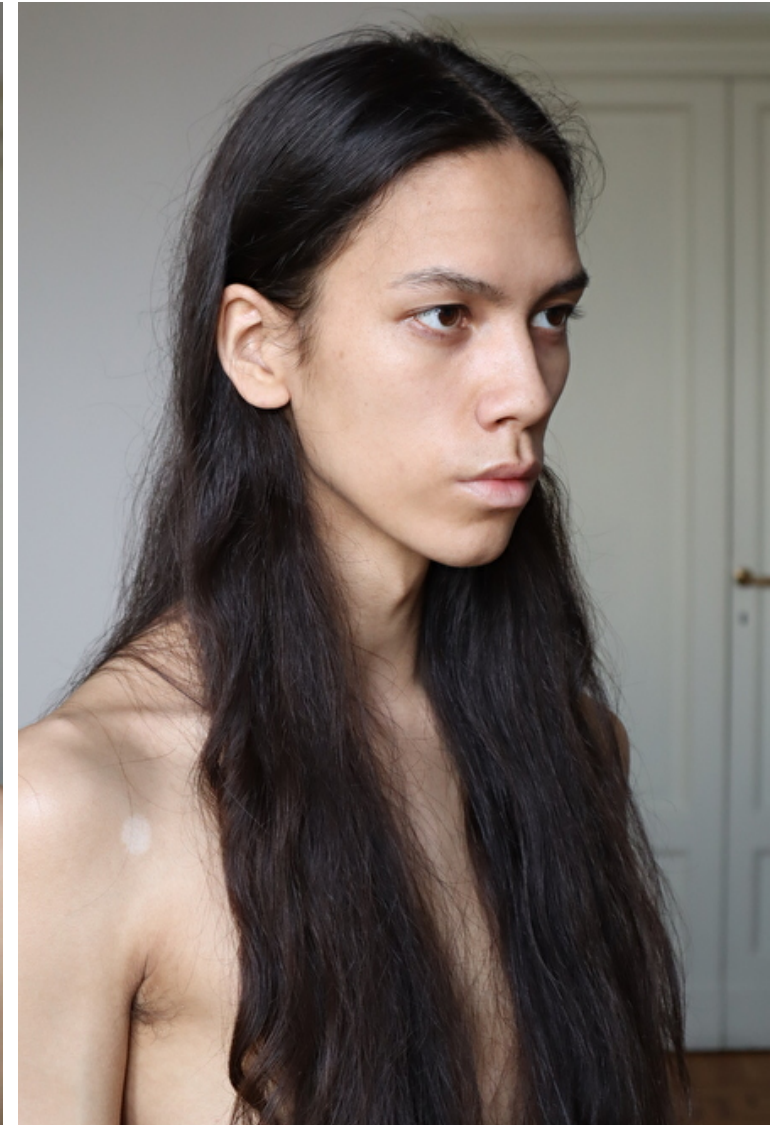

Modellink

Vasagatan 16, Goteborg, 41124, Goteborg, Sweden
Phone: 031-13 15 33 **Email:** info@modellink.se **Website:** http://modellink.se/

Alexander Fröding

Height 185cm / 6' 1.0"

Bust/Chest 80cm / 31.5"

Waist 64cm / 25"

Hips 86cm / 34"

Shoes EU/US/UK 42 / 10.5 / 9

Eyes Dark brown

Hair Brown