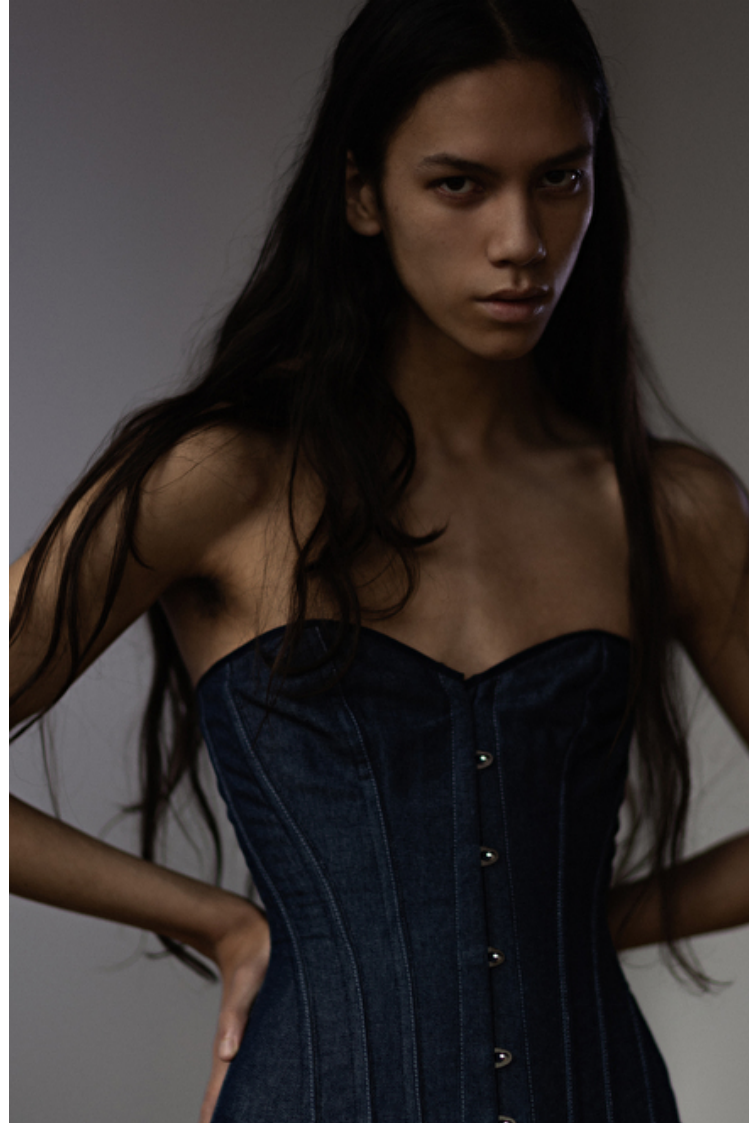

## Alexander Fröding

Height 185cm / 6' 1.0"

Bust/Chest 80cm / 31.5"

Waist 64cm / 25"

Hips 86cm / 34"

Shoes EU/US/UK 42 / 10.5 / 9

Eyes Dark brown

Hair Brown