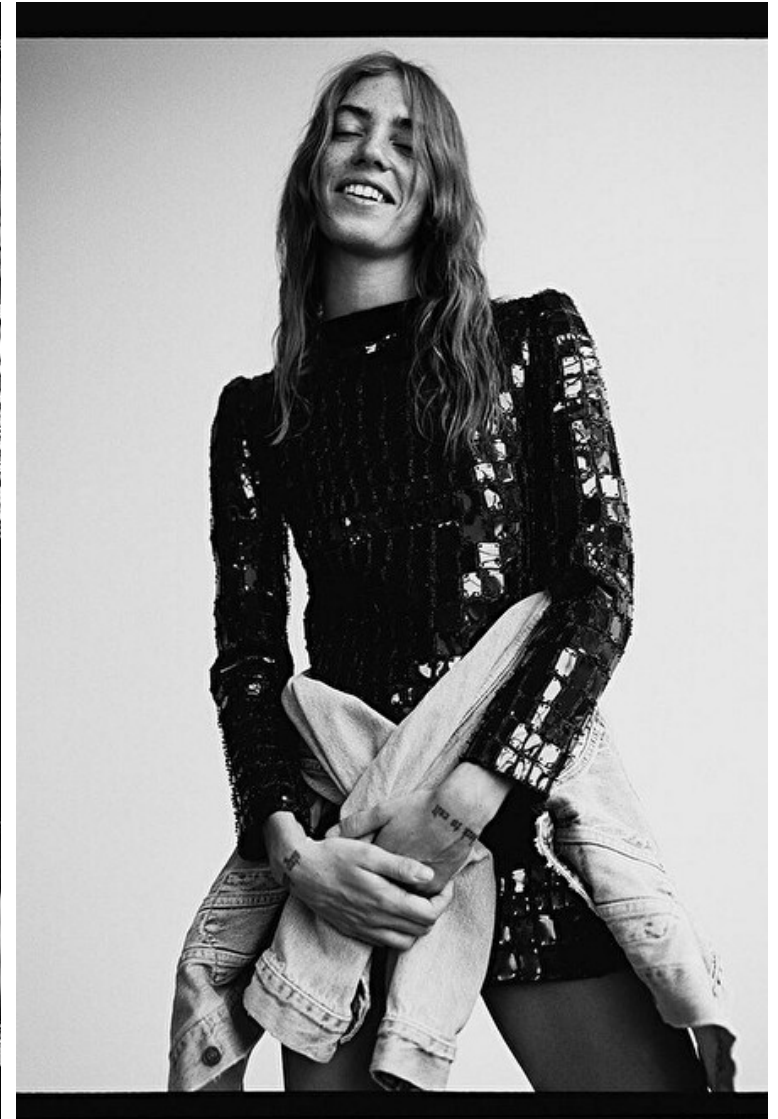

Modellink

Vasagatan 16, Goteborg, 41124, Goteborg, Sweden
Phone: 031-13 15 33 Email: info@modellink.se Website: http://modellink.se/

Alice Sofia

Height 176cm / 5' 9.5"

Bust 82cm / 32.5"

Waist 60cm / 23.5"

Hips 91cm / 36"

Shoes EU/US/UK 39 / 8 / 6

Eyes Hazel

Hair Brown