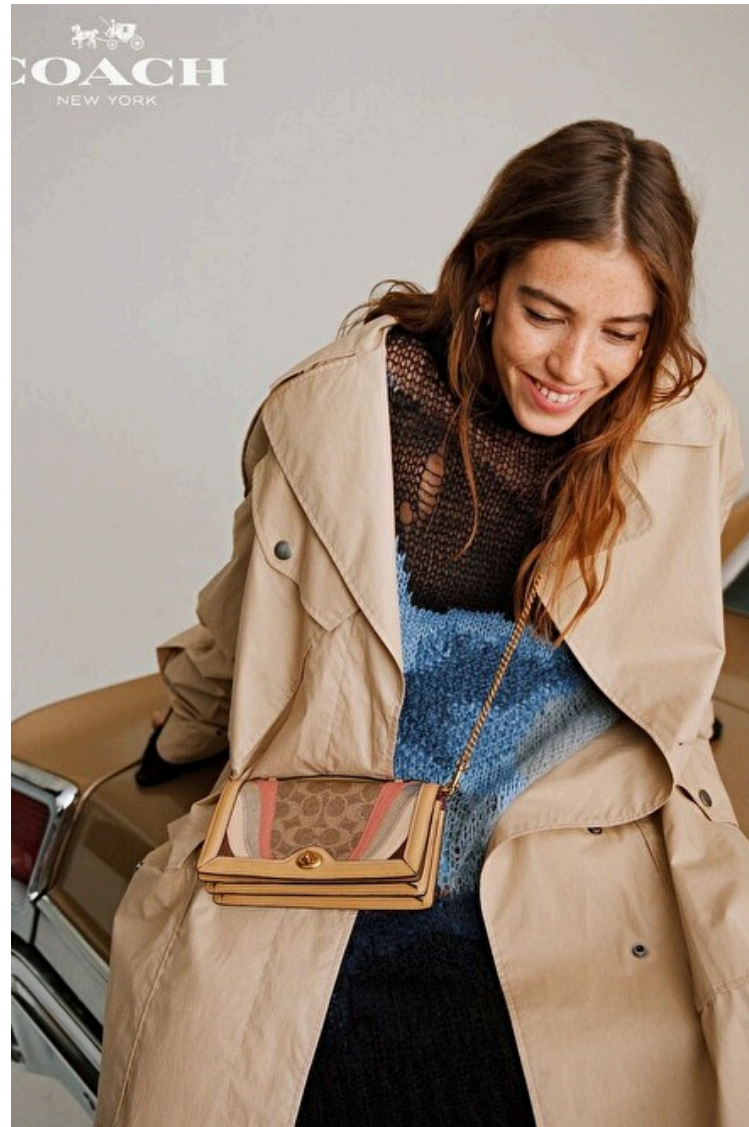

Alice Sofia

Height 176cm / 5' 9.5"

Bust 82cm / 32.5"

Waist 60cm / 23.5"

Hips 91cm / 36"

Shoes EU/US/UK 39 / 8 / 6

Eyes Hazel

Hair Brown