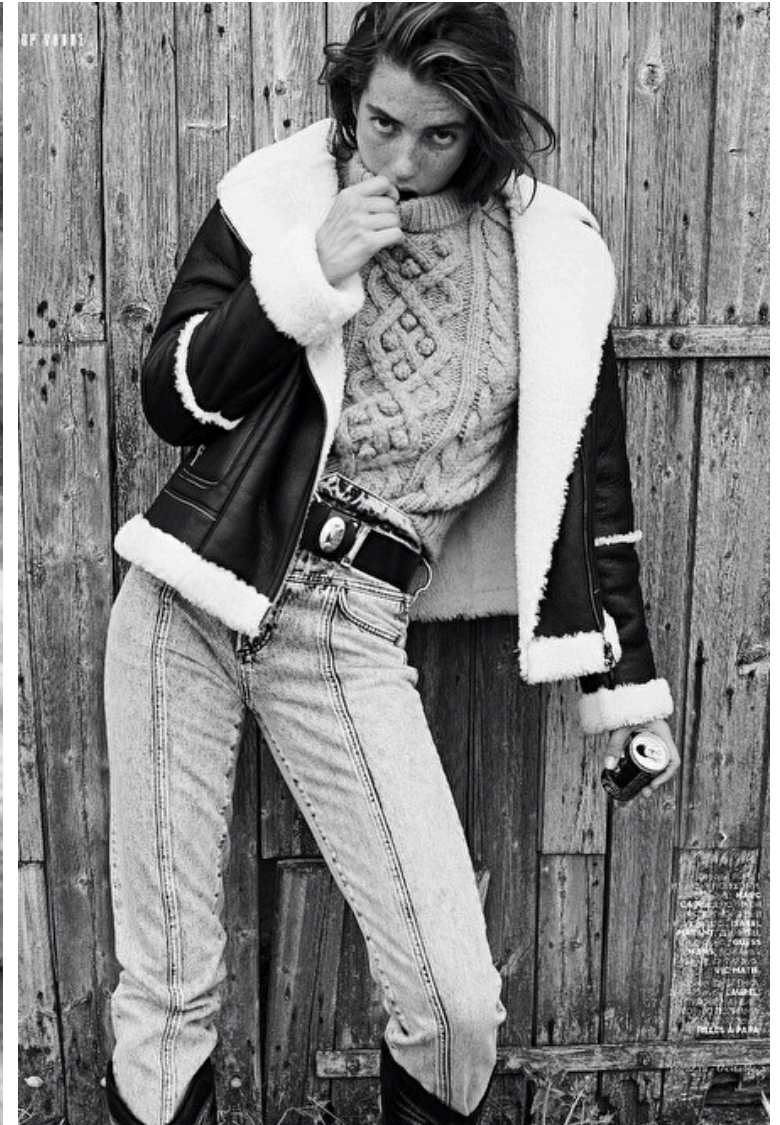

Modellink

Vasagatan 16, Goteborg, 41124, Goteborg, Sweden
Phone: 031-13 15 33 **Email:** info@modellink.se **Website:** http://modellink.se/

Alice Sofia

Height 176cm / 5' 9.5"

Bust 82cm / 32.5"

Waist 60cm / 23.5"

Hips 91cm / 36"

Shoes EU/US/UK 39 / 8 / 6

Eyes Hazel

Hair Brown