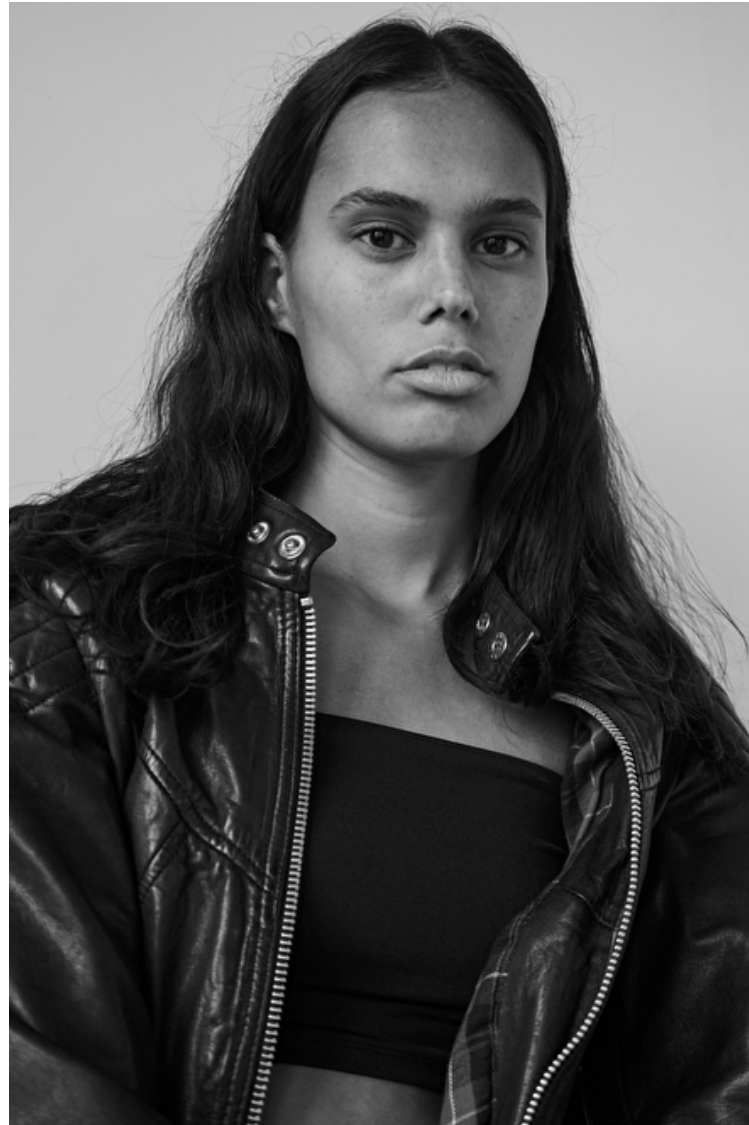

Modellink

Vasagatan 16, Goteborg, 41124, Goteborg, Sweden
Phone: 031-13 15 33 **Email:** info@modellink.se **Website:** <http://modellink.se/>

Alicia Hansen

Height 177cm / 5' 9.5"

Bust 78cm / 30.5"

Waist 62cm / 24.5"

Hips 89cm / 35"

Shoes EU/US/UK 39 / 8 / 6

Eyes Brown

Hair Dark brown

Cup C/D

Location Karlstad