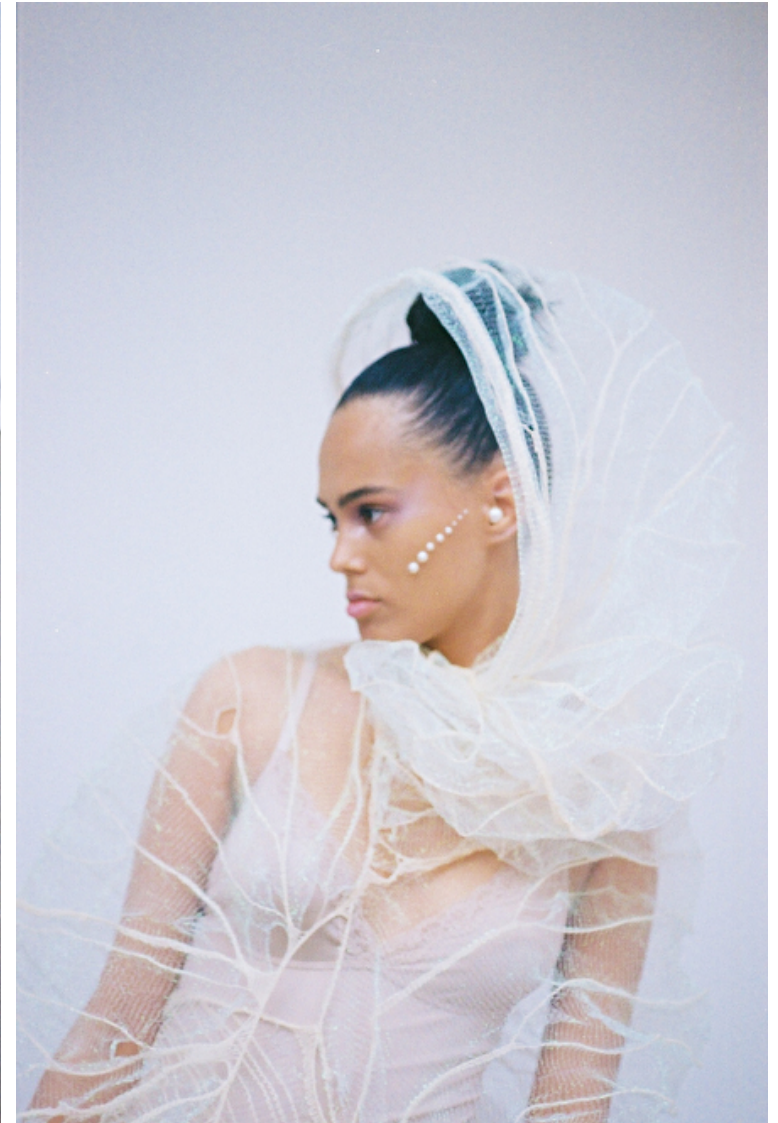

Modellink

Vasagatan 16, Goteborg, 41124, Goteborg, Sweden
Phone: 031-13 15 33 **Email:** info@modellink.se **Website:** http://modellink.se/

Alicia Hansen

Height 177cm / 5' 9.5"

Bust 78cm / 30.5"

Waist 62cm / 24.5"

Hips 89cm / 35"

Shoes EU/US/UK 39 / 8 / 6

Eyes Brown

Hair Dark brown

Cup C/D

Location Karlstad