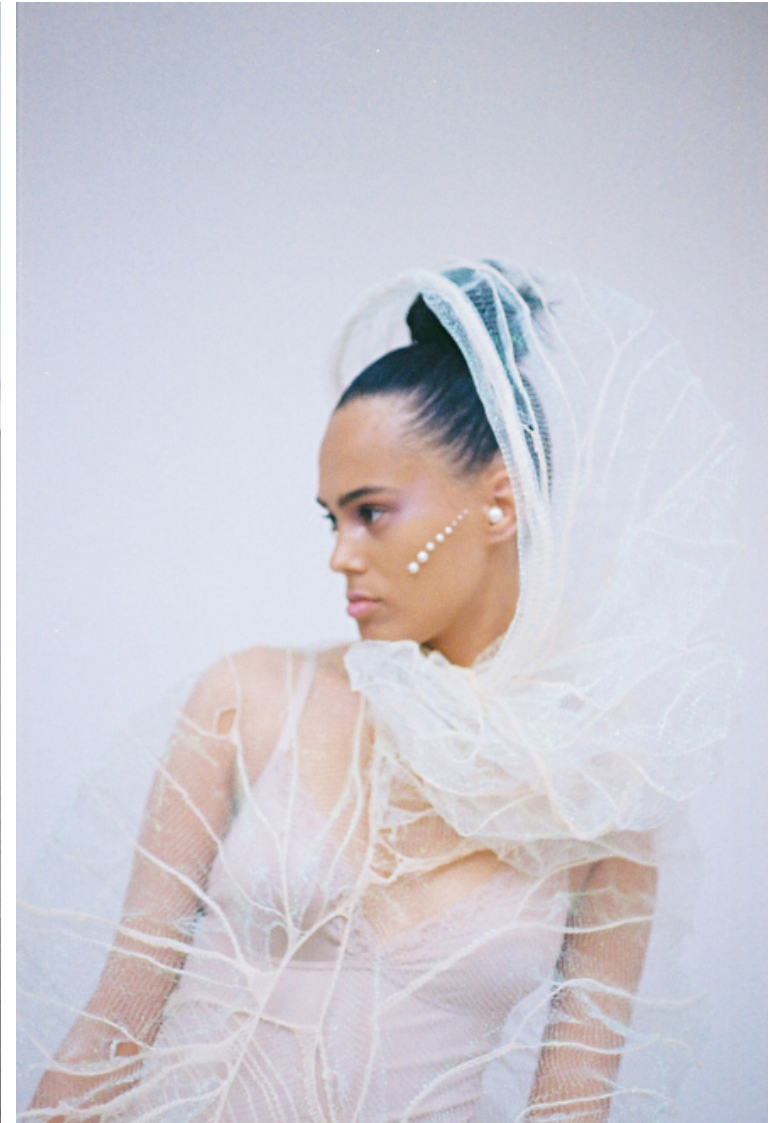

Modellink

Vasagatan 16, Goteborg, 41124, Goteborg, Sweden
Phone: 031-13 15 33 **Email:** info@modellink.se **Website:** http://modellink.se/

Alicia

Height 177cm / 5' 9.5"

Bust 78cm / 30.5"

Waist 62cm / 24.5"

Hips 89cm / 35"

Shoes EU/US/UK 39 / 8 / 6

Eyes Brown

Hair Dark brown

Cup C/D

Location Karlstad