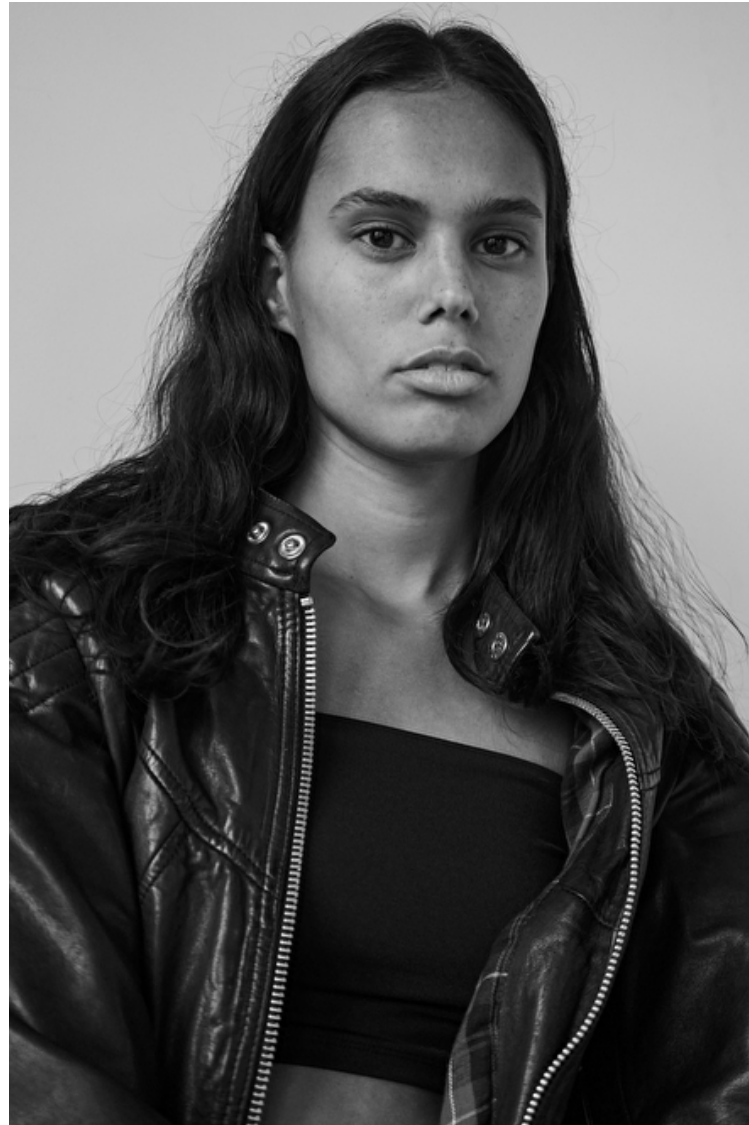

Alicia

Height 177cm / 5' 9.5"

Bust 78cm / 30.5"

Waist 62cm / 24.5"

Hips 89cm / 35"

Shoes EU/US/UK 39 / 8 / 6

Eyes Brown

Hair Dark brown

Cup C/D

Location Karlstad