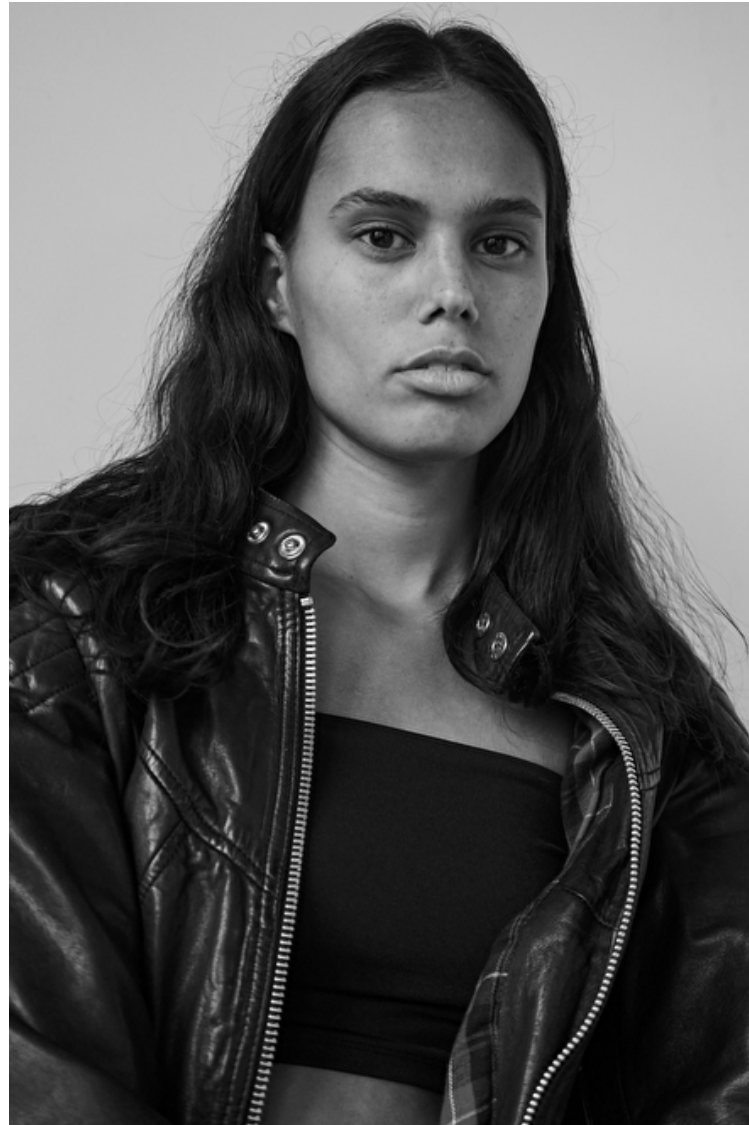

Modellink

Vasagatan 16, Goteborg, 41124, Goteborg, Sweden
Phone: 031-13 15 33 **Email:** info@modellink.se **Website:** <http://modellink.se/>

Alicia

Height 177cm / 5' 9.5"

Bust 78cm / 30.5"

Waist 62cm / 24.5"

Hips 89cm / 35"

Shoes EU/US/UK 39 / 8 / 6

Eyes Brown

Hair Dark brown

Cup C/D

Location Karlstad