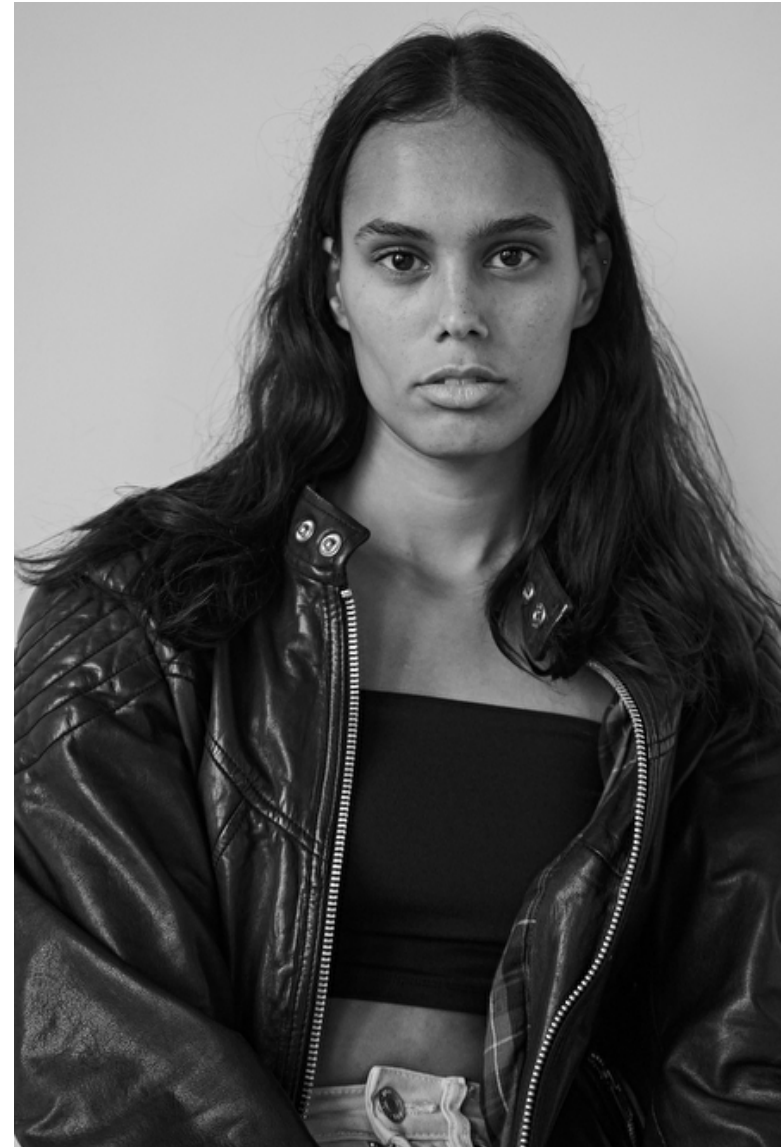

Modellink

Vasagatan 16, Goteborg, 41124, Goteborg, Sweden
Phone: 031-13 15 33 **Email:** info@modellink.se **Website:** <http://modellink.se/>

Alicia

Height 177cm / 5' 9.5"

Bust 78cm / 30.5"

Waist 62cm / 24.5"

Hips 89cm / 35"

Shoes EU/US/UK 39 / 8 / 6

Eyes Brown

Hair Dark brown

Cup C/D

Location Karlstad