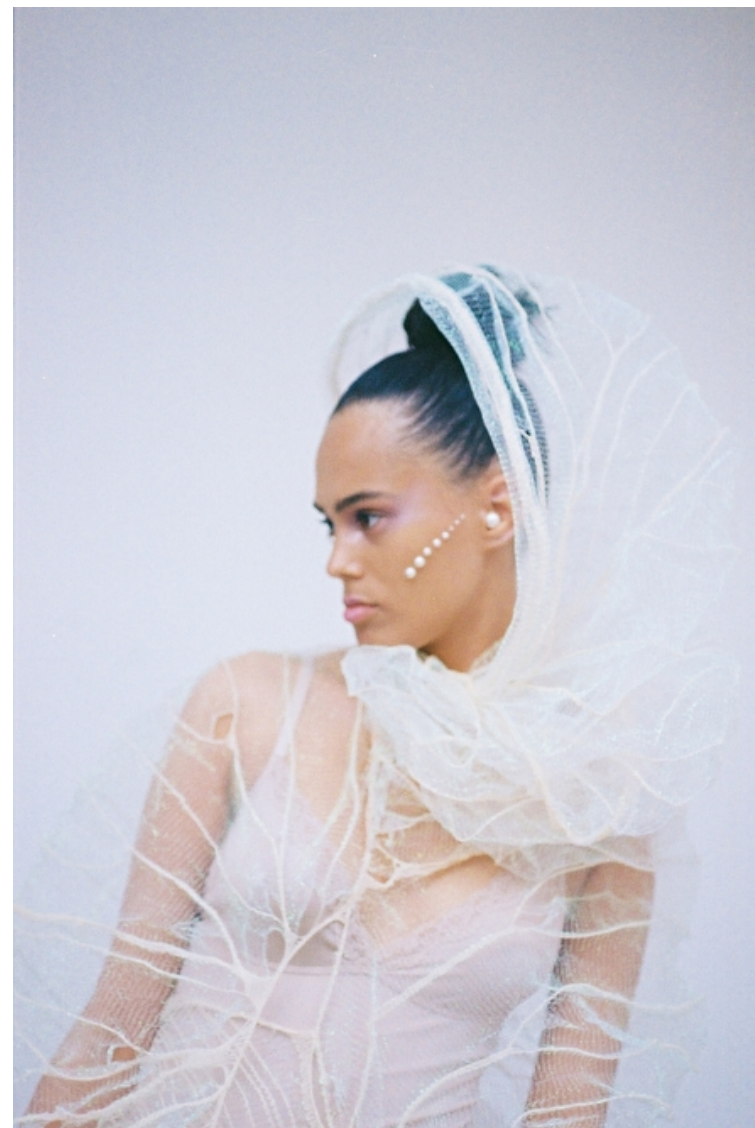

Alicia

Height 177cm / 5' 9.5"

Bust 78cm / 30.5"

Waist 62cm / 24.5"

Hips 89cm / 35"

Shoes EU/US/UK 39 / 8 / 6

Eyes Brown

Hair Dark brown

Cup C/D

Location Karlstad