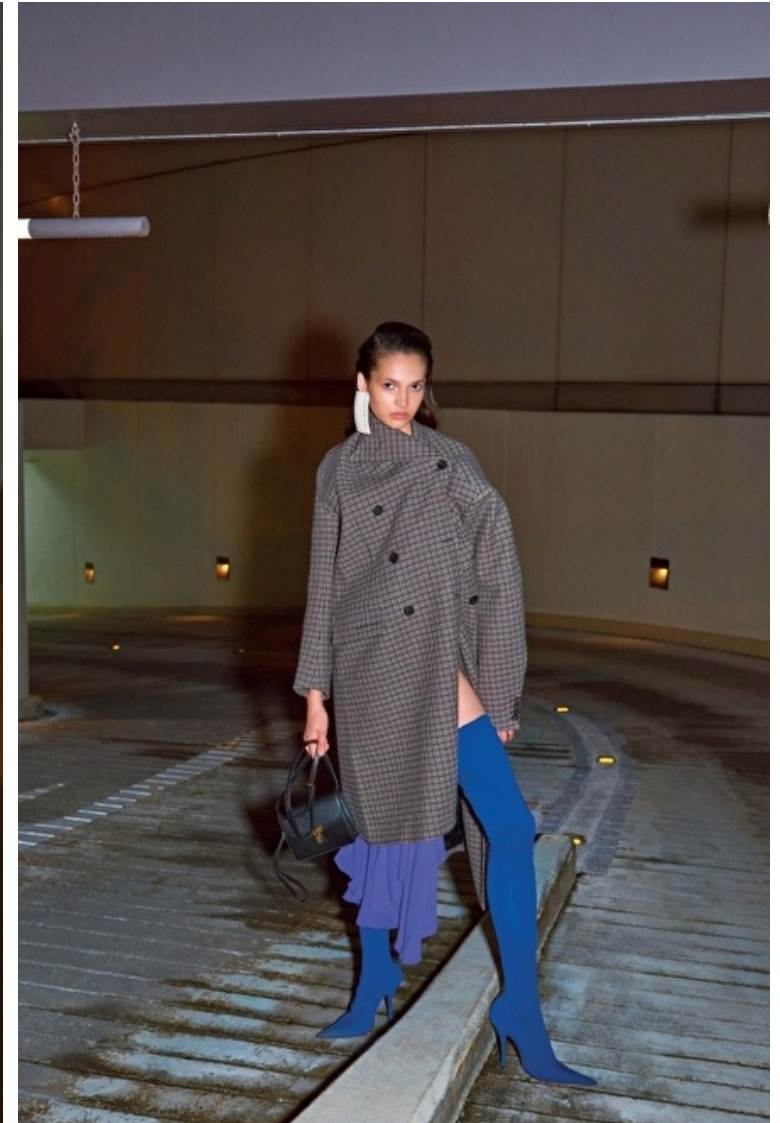

Alina Hust

Height 179cm / 5' 10.5"

Bust 75cm / 29.5"

Waist 55cm / 21.5"

Hips 85cm / 33.5"

Eyes Brown

Hair Dark brown

Cup A