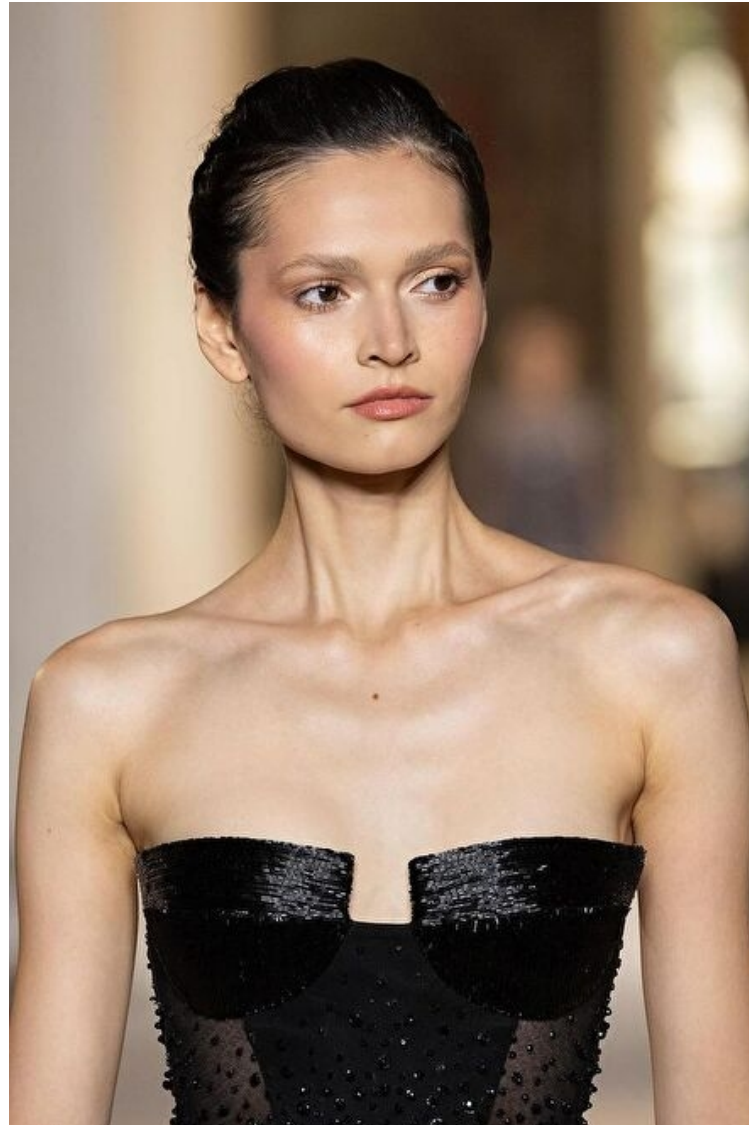

Alina Hust

Height 179cm / 5' 10.5"

Bust 75cm / 29.5"

Waist 55cm / 21.5"

Hips 85cm / 33.5"

Eyes Brown

Hair Dark brown

Cup A