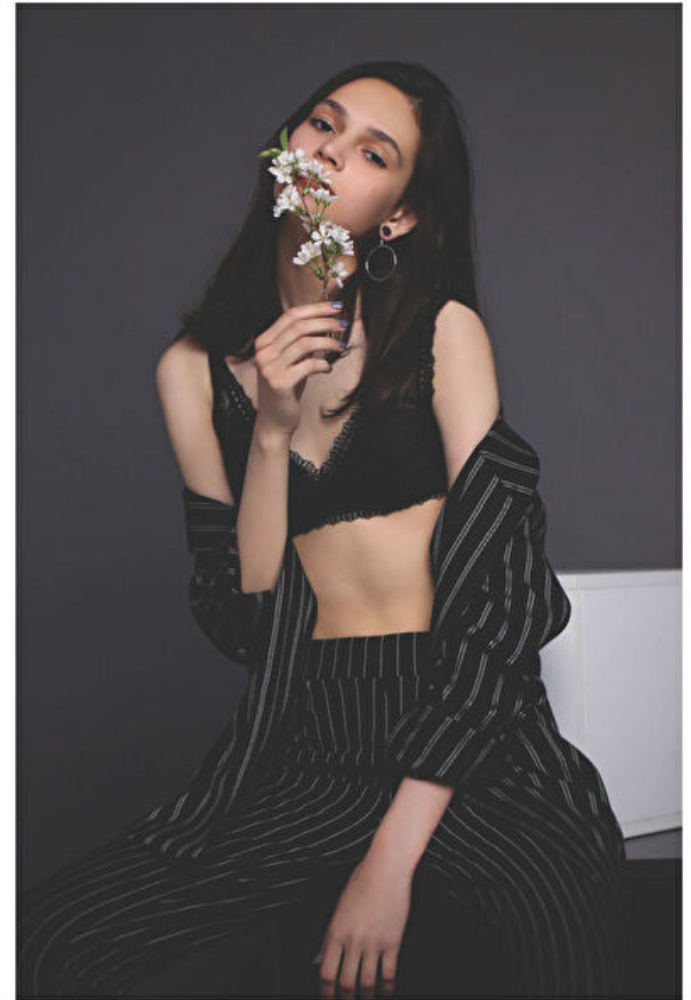

WWW.ELEGANTMAG.COM

ELEGANT MAGAZINE 5/18