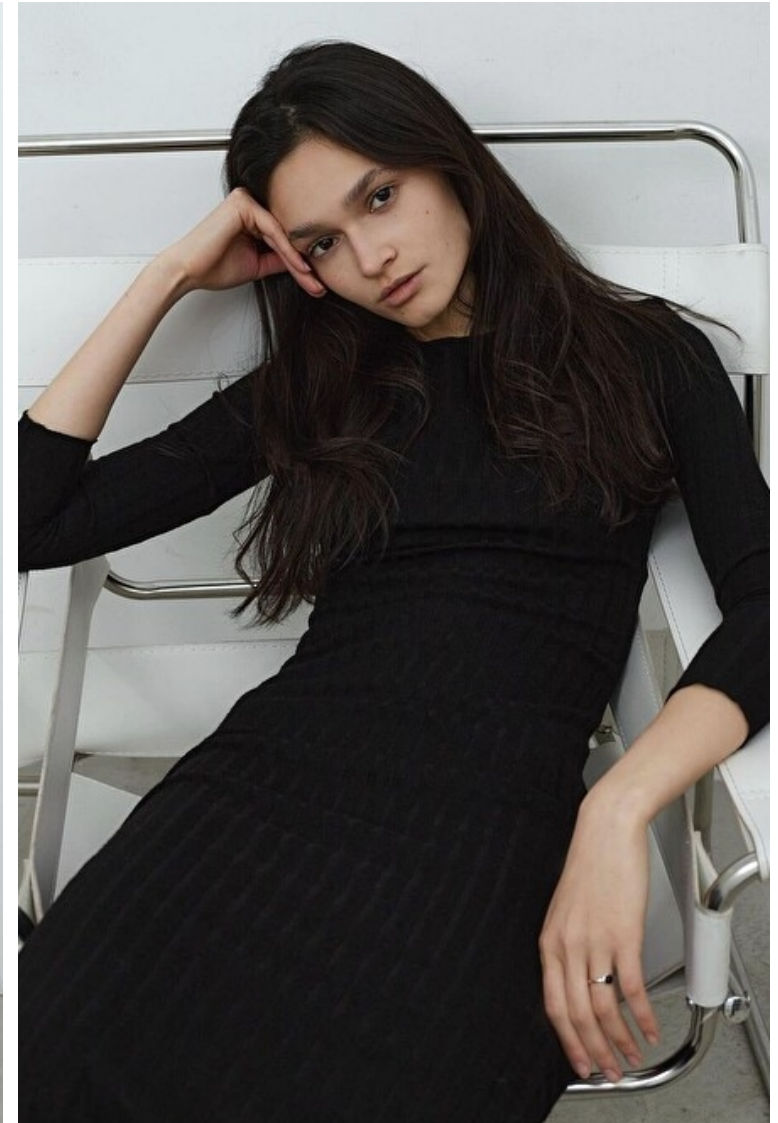

Alina Hust

Height 179cm / 5' 10.5"

Bust 75cm / 29.5"

Waist 55cm / 21.5"

Hips 85cm / 33.5"

Eyes Brown

Hair Dark brown

Cup A