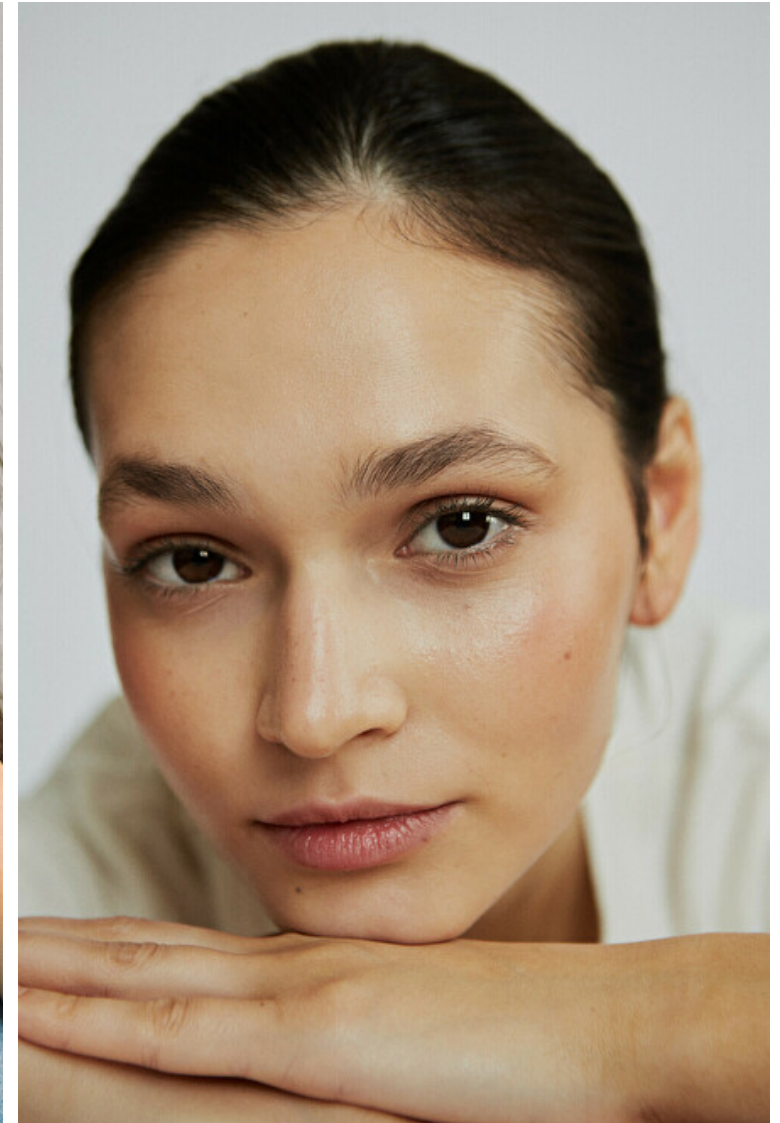

## Alina Hust

Height 179cm / 5' 10.5"

Bust 75cm / 29.5"

Waist 55cm / 21.5"

Hips 85cm / 33.5"

Eyes Brown

Hair Dark brown

Cup A