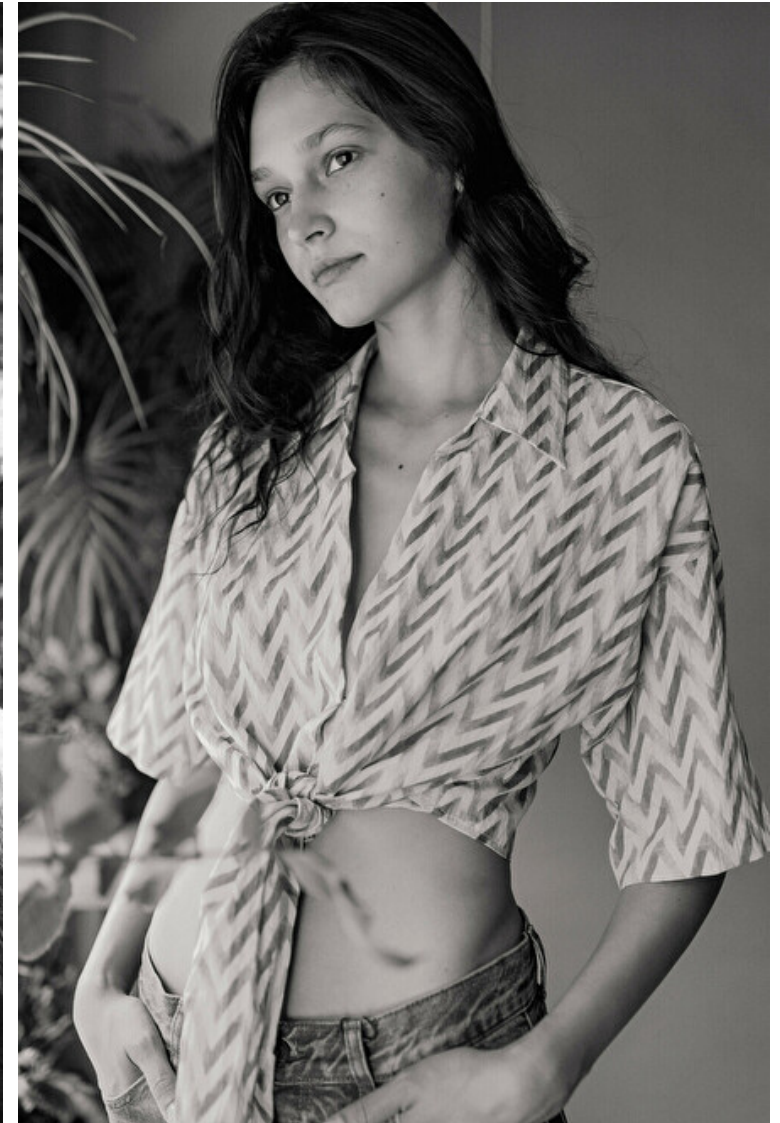

## Alina Hust

Height 179cm / 5' 10.5"

Bust 75cm / 29.5"

Waist 55cm / 21.5"

Hips 85cm / 33.5"

Eyes Brown

Hair Dark brown

Cup A