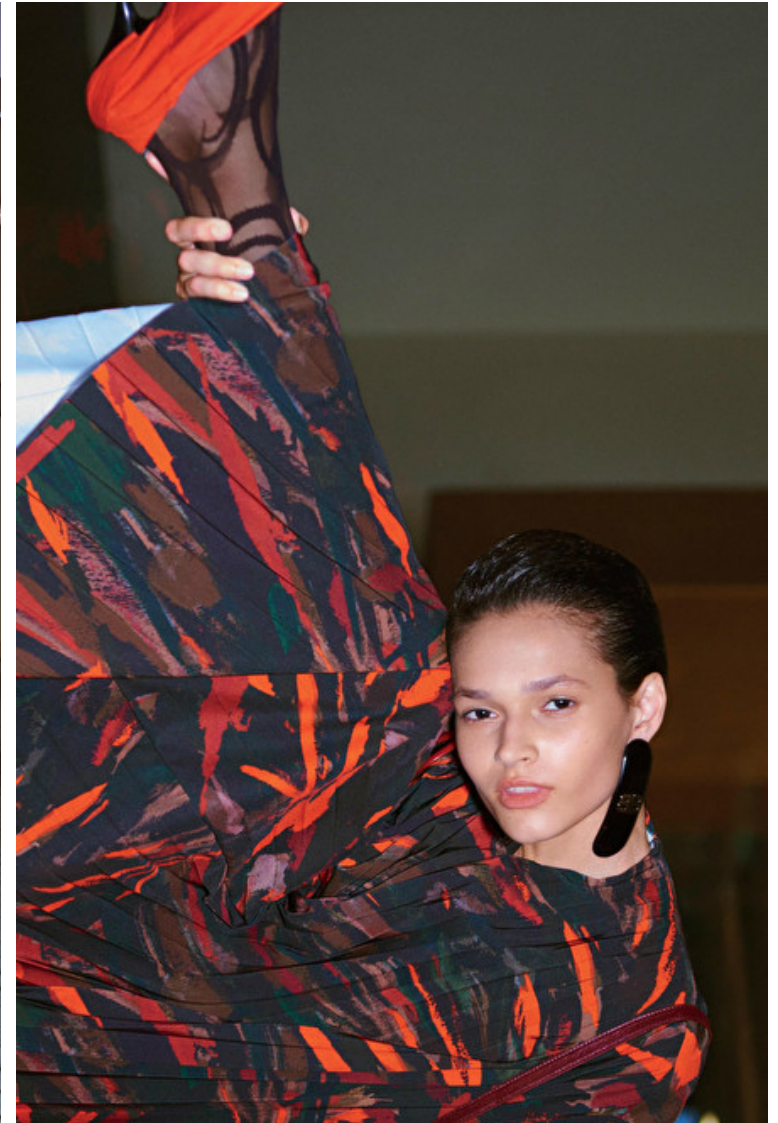

## Alina Hust

Height 179cm / 5' 10.5"

Bust 75cm / 29.5"

Waist 55cm / 21.5"

Hips 85cm / 33.5"

Eyes Brown

Hair Dark brown

Cup A