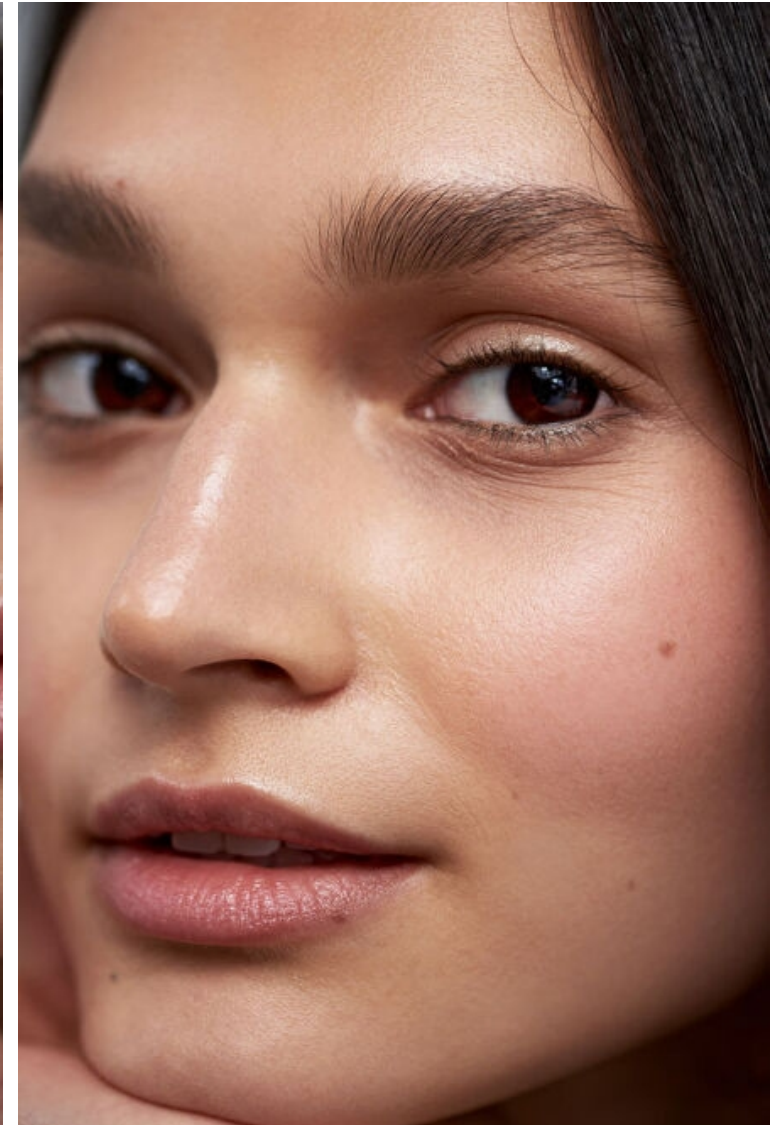

Alina Hust

Height 179cm / 5' 10.5"

Bust 75cm / 29.5"

Waist 55cm / 21.5"

Hips 85cm / 33.5"

Eyes Brown

Hair Dark brown

Cup A