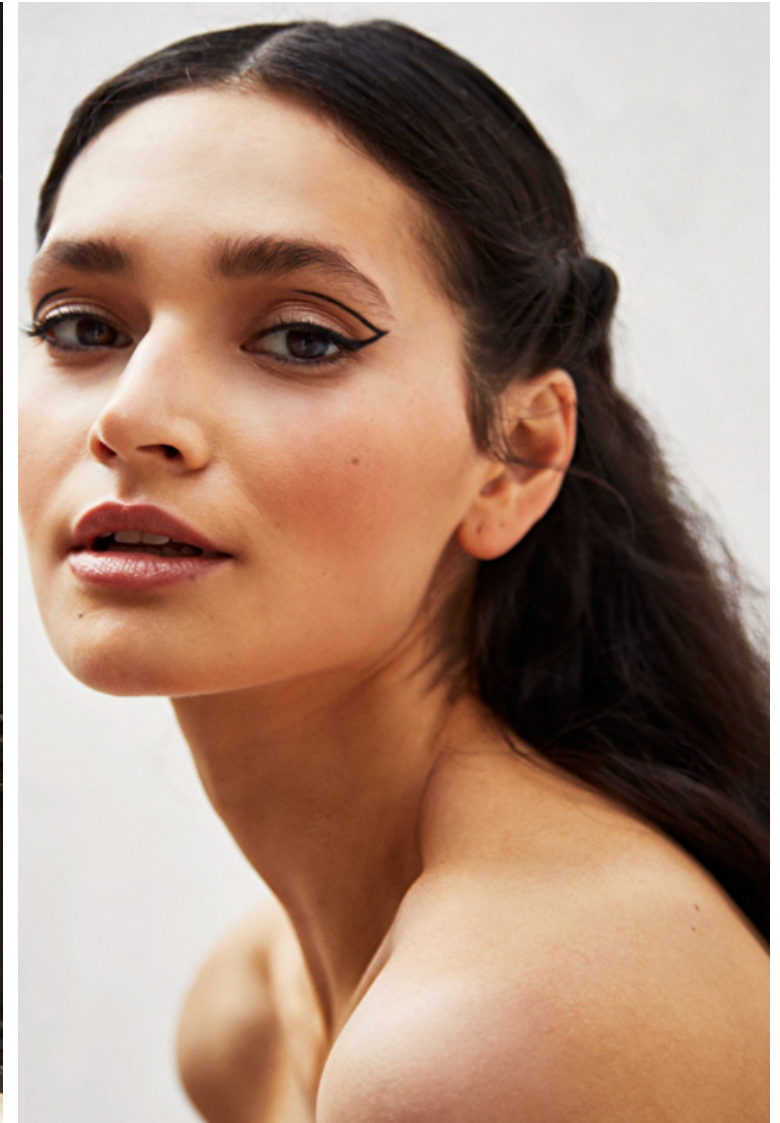

## Alina Hust

Height 179cm / 5' 10.5"

Bust 75cm / 29.5"

Waist 55cm / 21.5"

Hips 85cm / 33.5"

Eyes Brown

Hair Dark brown

Cup A