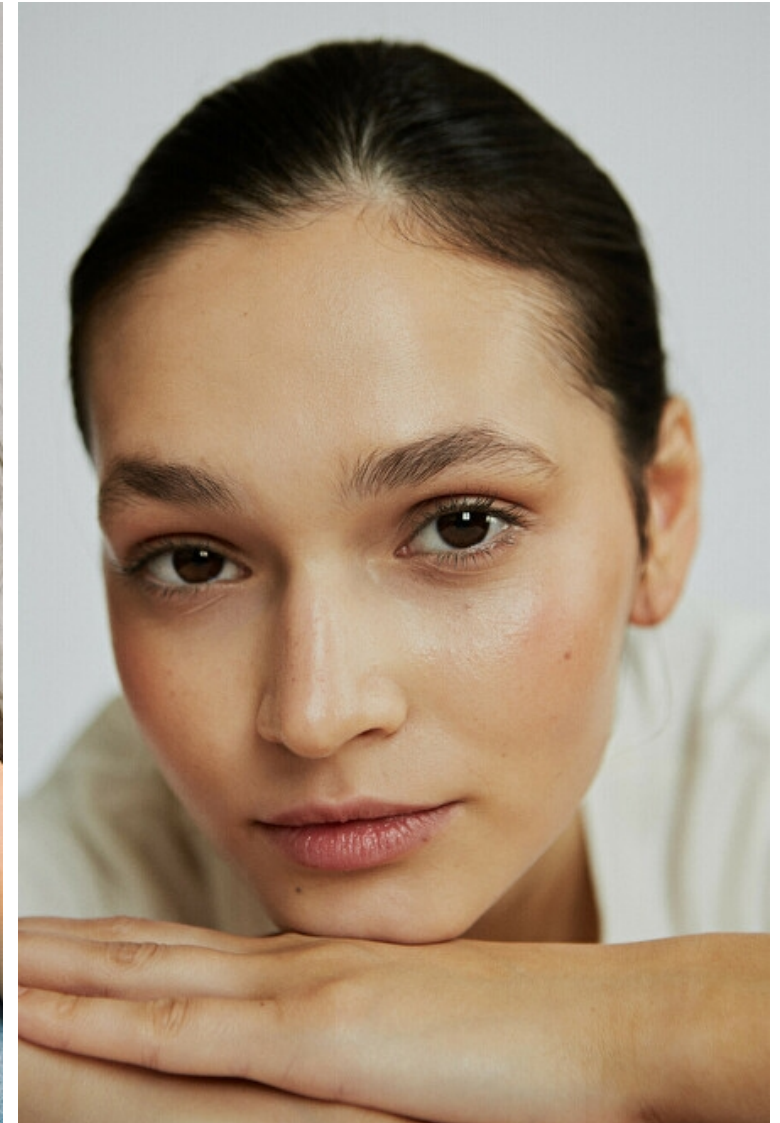

Alina Hust

Height 179cm / 5' 10.5"

Bust 75cm / 29.5"

Waist 55cm / 21.5"

Hips 85cm / 33.5"

Eyes Brown

Hair Dark brown

Cup A