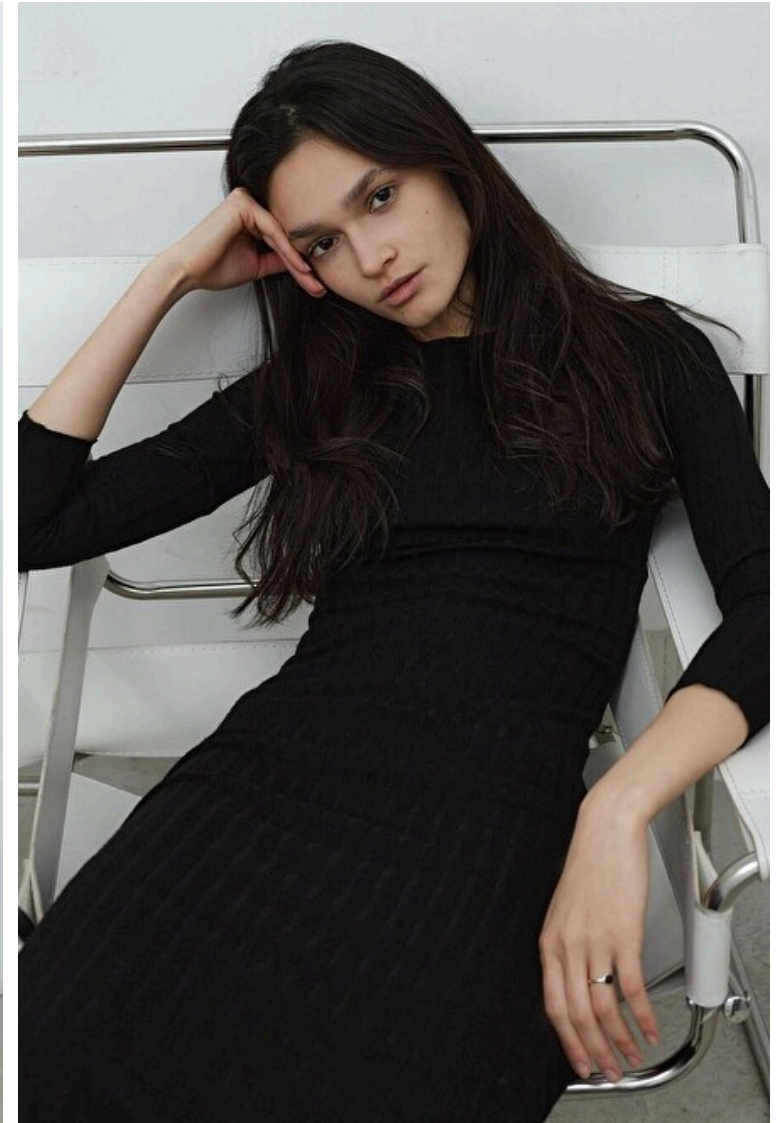

## Alina Hust

Height 179cm / 5' 10.5"

Bust 75cm / 29.5"

Waist 55cm / 21.5"

Hips 85cm / 33.5"

Eyes Brown

Hair Dark brown

Cup A