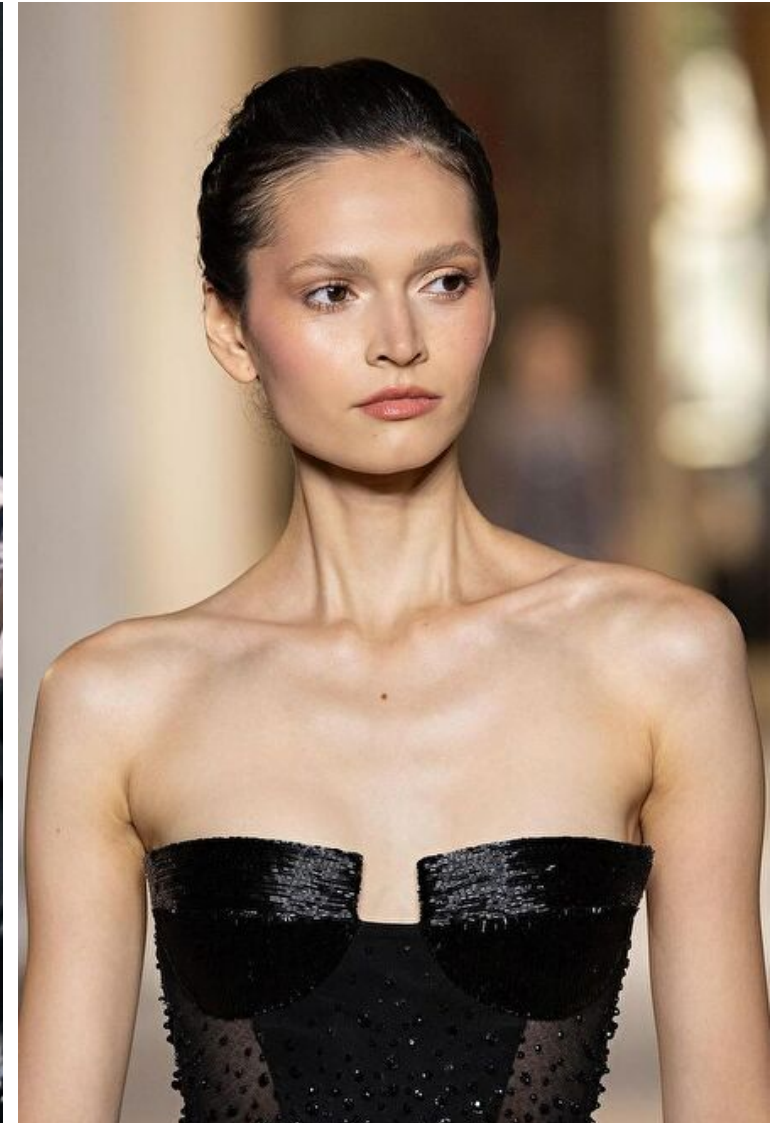

## Alina Hust

Height 179cm / 5' 10.5"

Bust 75cm / 29.5"

Waist 55cm / 21.5"

Hips 85cm / 33.5"

Eyes Brown

Hair Dark brown

Cup A