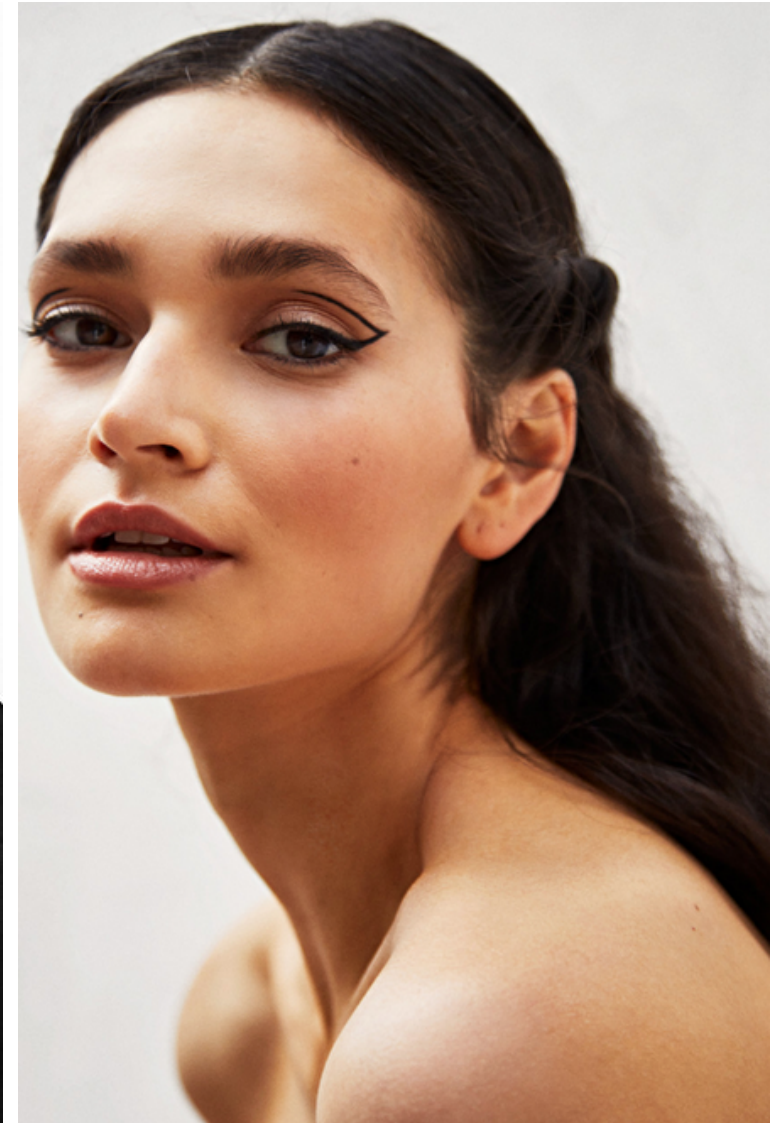

Alina Hust

Height 179cm / 5' 10.5"

Bust 75cm / 29.5"

Waist 55cm / 21.5"

Hips 85cm / 33.5"

Eyes Brown

Hair Dark brown

Cup A