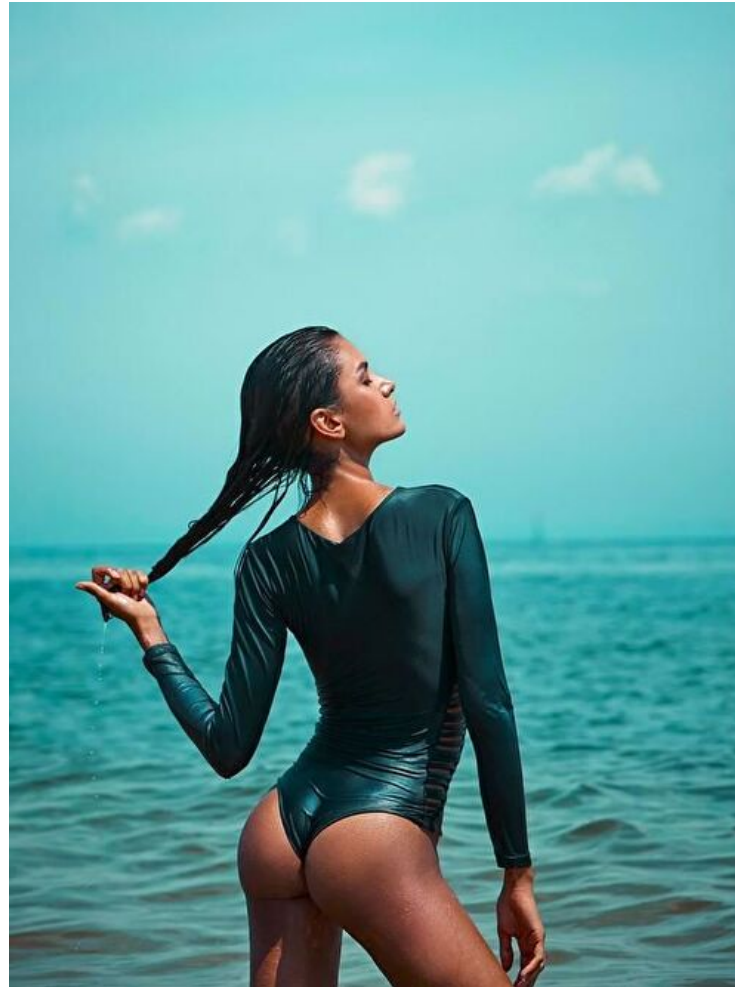

Modellink

Vasagatan 16, Goteborg, 41124, Goteborg, Sweden
Phone: 031-13 15 33 **Email:** info@modellink.se **Website:** http://modellink.se/

Aline Lima

Height 179cm / 5' 10.5"

Bust 86cm / 34"

Waist 61cm / 24"

Hips 90cm / 35.5"

Shoes EU/US/UK 40.5 / 9.5 / 7

Eyes Brown

Hair Dark brown

Cup B