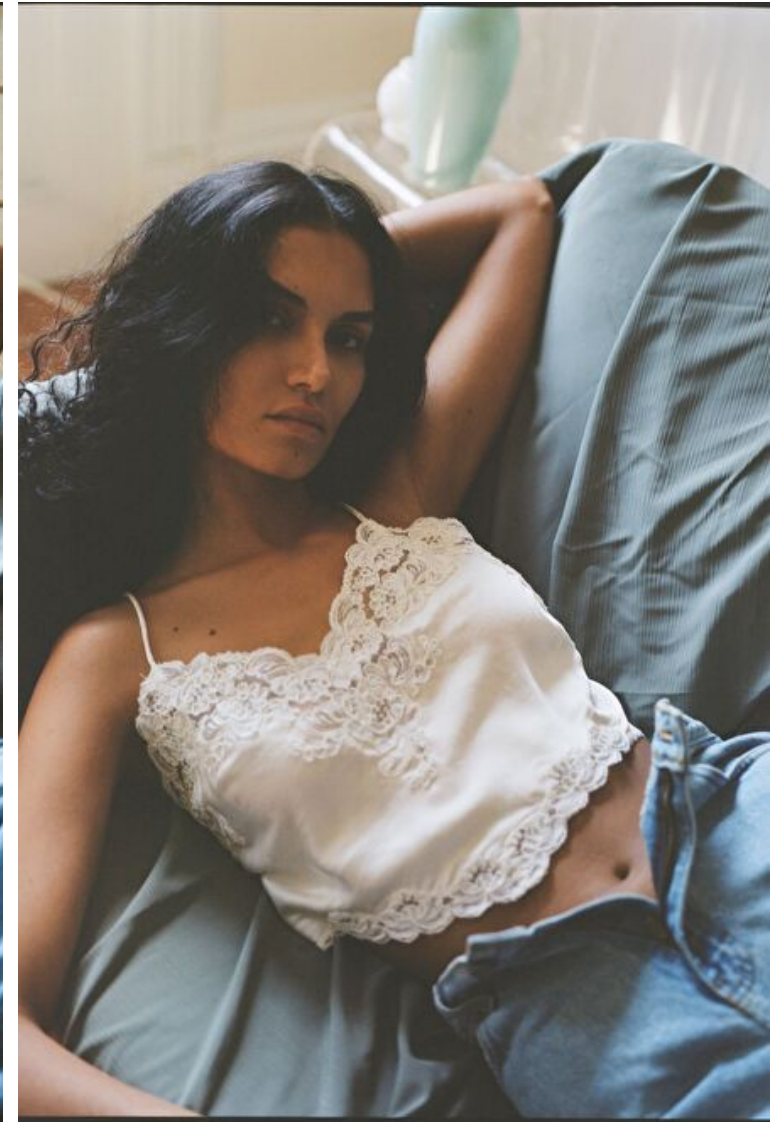

Modellink

Vasagatan 16, Goteborg, 41124, Goteborg, Sweden
Phone: 031-13 15 33 **Email:** info@modellink.se **Website:** http://modellink.se/

Aline Lima

Height 179cm / 5' 10.5"

Bust 86cm / 34"

Waist 61cm / 24"

Hips 90cm / 35.5"

Shoes EU/US/UK 40.5 / 9.5 / 7

Eyes Brown

Hair Dark brown

Cup B