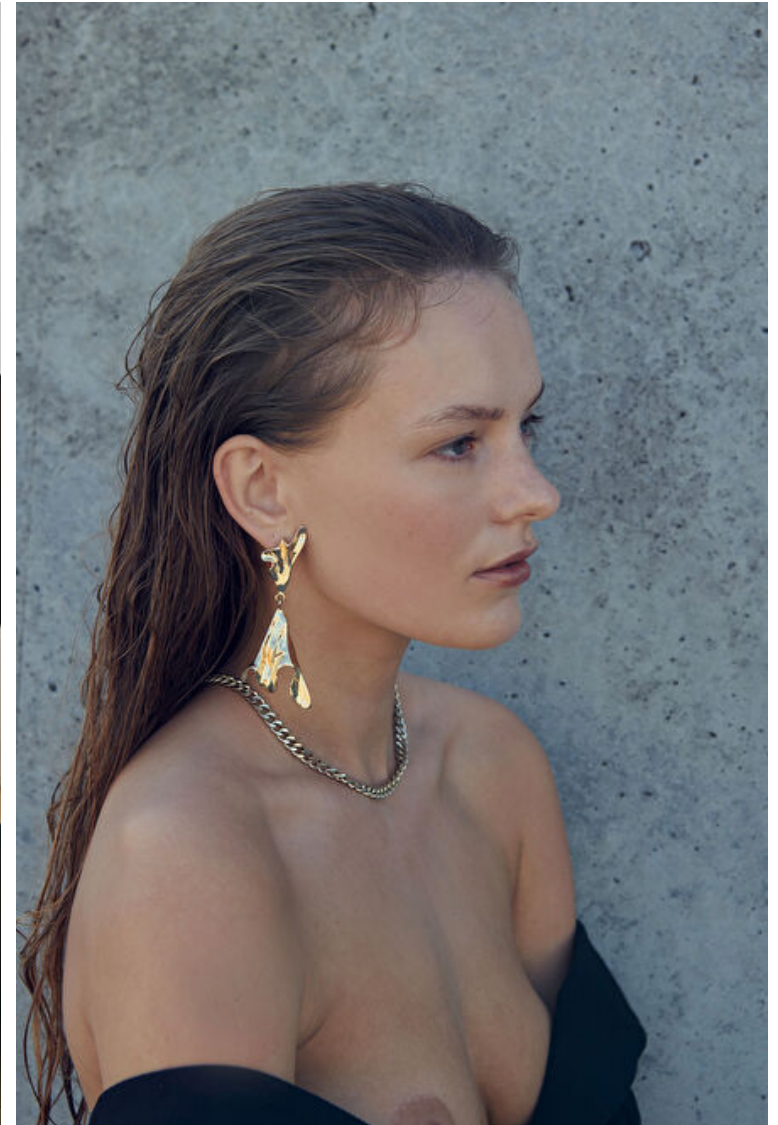

Modellink

Vasagatan 16, Goteborg, 41124, Goteborg, Sweden
Phone: 031-13 15 33 **Email:** info@modellink.se **Website:** http://modellink.se/

Alma Bülow

Height 177cm / 5' 9.5"

Bust 82cm / 32.5"

Waist 57cm / 22.5"

Hips 87cm / 34.5"

Shoes EU/US/UK 40.5 / 9.5 / 7

Eyes Blue

Hair Dark blond

Cup B