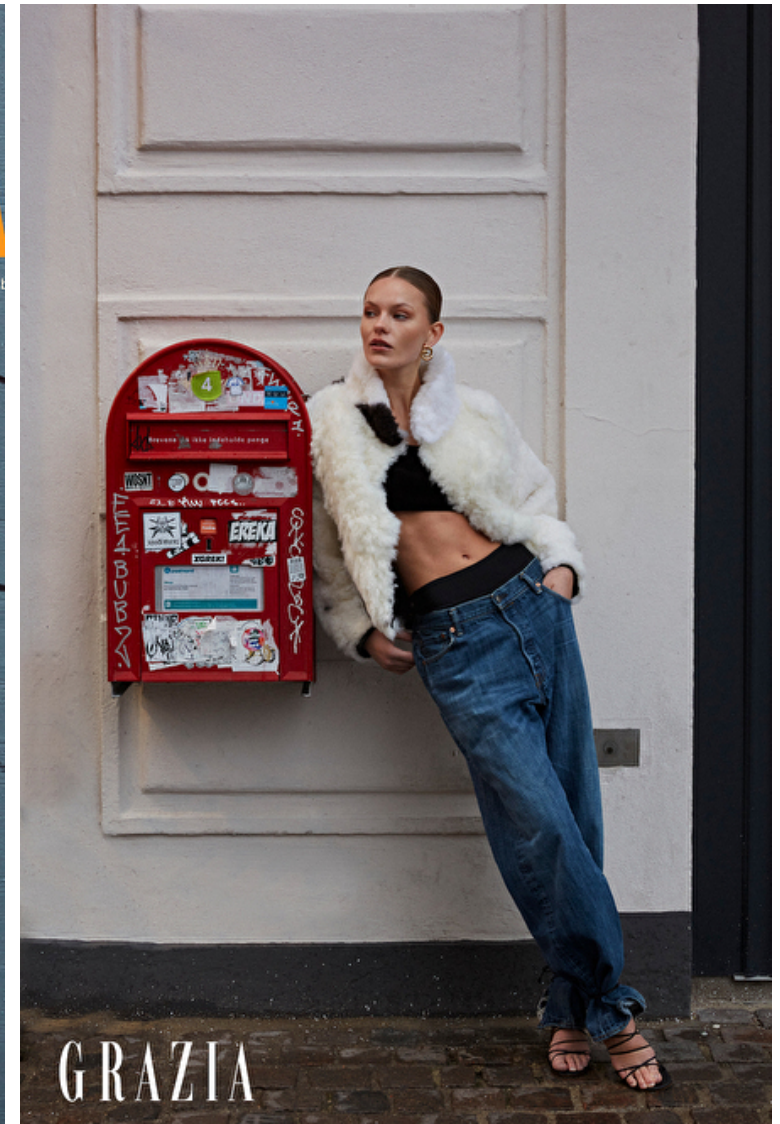

Modellink

Vasagatan 16, Goteborg, 41124, Goteborg, Sweden
Phone: 031-13 15 33 Email: info@modellink.se Website: <http://modellink.se/>

Alma Bülow

Height 177cm / 5' 9.5"

Bust 82cm / 32.5"

Waist 57cm / 22.5"

Hips 87cm / 34.5"

Shoes EU/US/UK 40.5 / 9.5 / 7

Eyes Blue

Hair Dark blond

Cup B