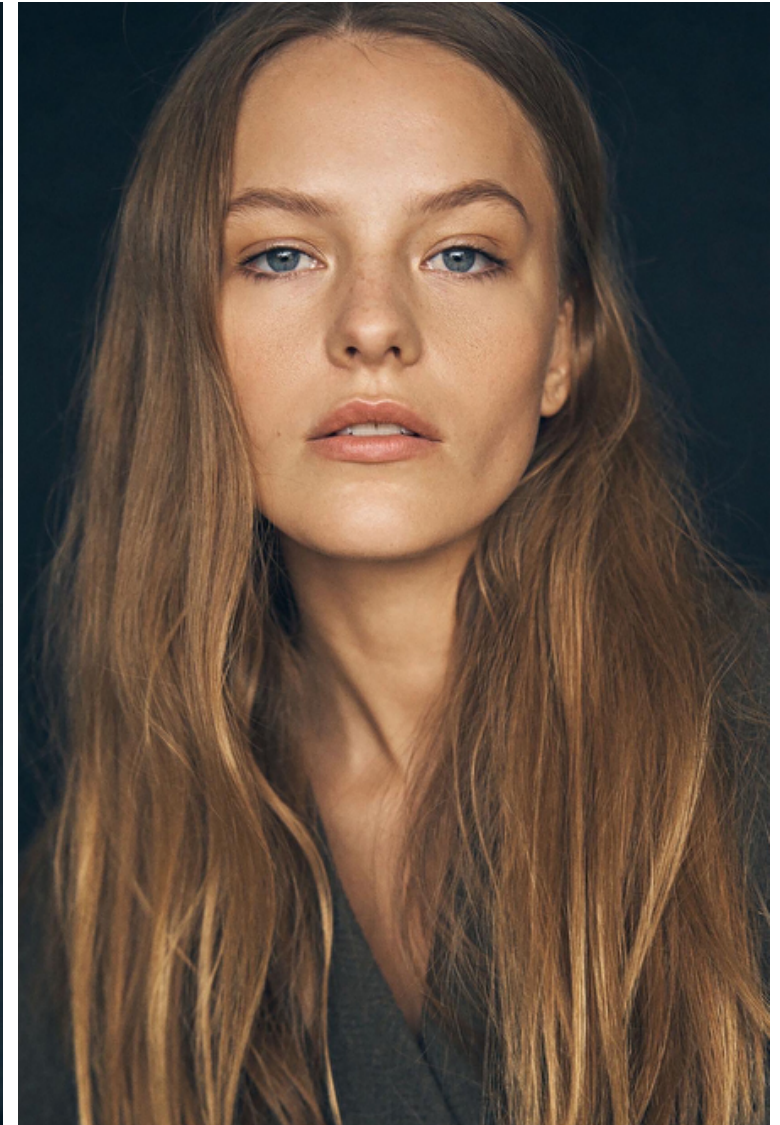

Modellink

Vasagatan 16, Goteborg, 41124, Goteborg, Sweden
Phone: 031-13 15 33 **Email:** info@modellink.se **Website:** <http://modellink.se/>

Alma Bülow.

Height 178cm / 5' 10.0"

Bust 80cm / 31.5"

Waist 58cm / 23"

Hips 88cm / 34.5"

Shoes EU/US/UK 40.5 / 9.5 / 7

Eyes Blue

Hair Brown

Cup B