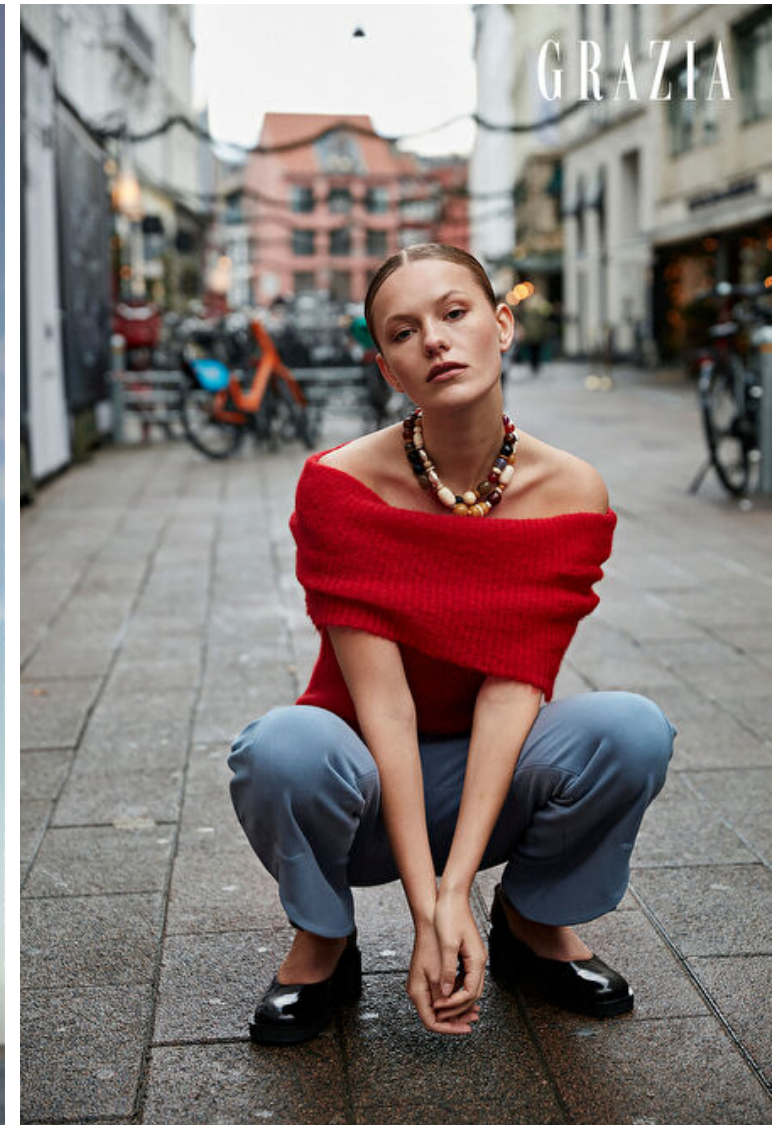

Modellink

Vasagatan 16, Goteborg, 41124, Goteborg, Sweden
Phone: 031-13 15 33 **Email:** info@modellink.se **Website:** http://modellink.se/

Alma Bülow.

Height 178cm / 5' 10.0"

Bust 80cm / 31.5"

Waist 58cm / 23"

Hips 88cm / 34.5"

Shoes EU/US/UK 40.5 / 9.5 / 7

Eyes Blue

Hair Brown

Cup B