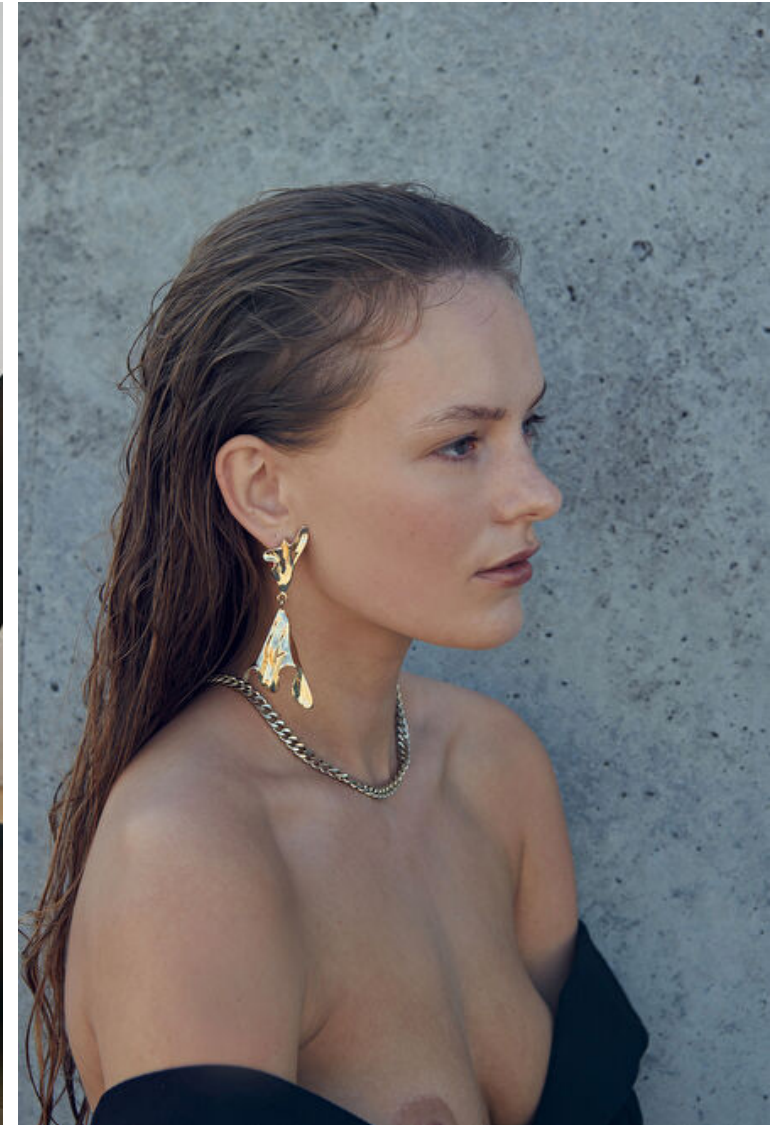

Modellink

Vasagatan 16, Goteborg, 41124, Goteborg, Sweden
Phone: 031-13 15 33 **Email:** info@modellink.se **Website:** http://modellink.se/

Alma Bülow.

Height 178cm / 5' 10.0"

Bust 80cm / 31.5"

Waist 58cm / 23"

Hips 88cm / 34.5"

Shoes EU/US/UK 40.5 / 9.5 / 7

Eyes Blue

Hair Brown

Cup B