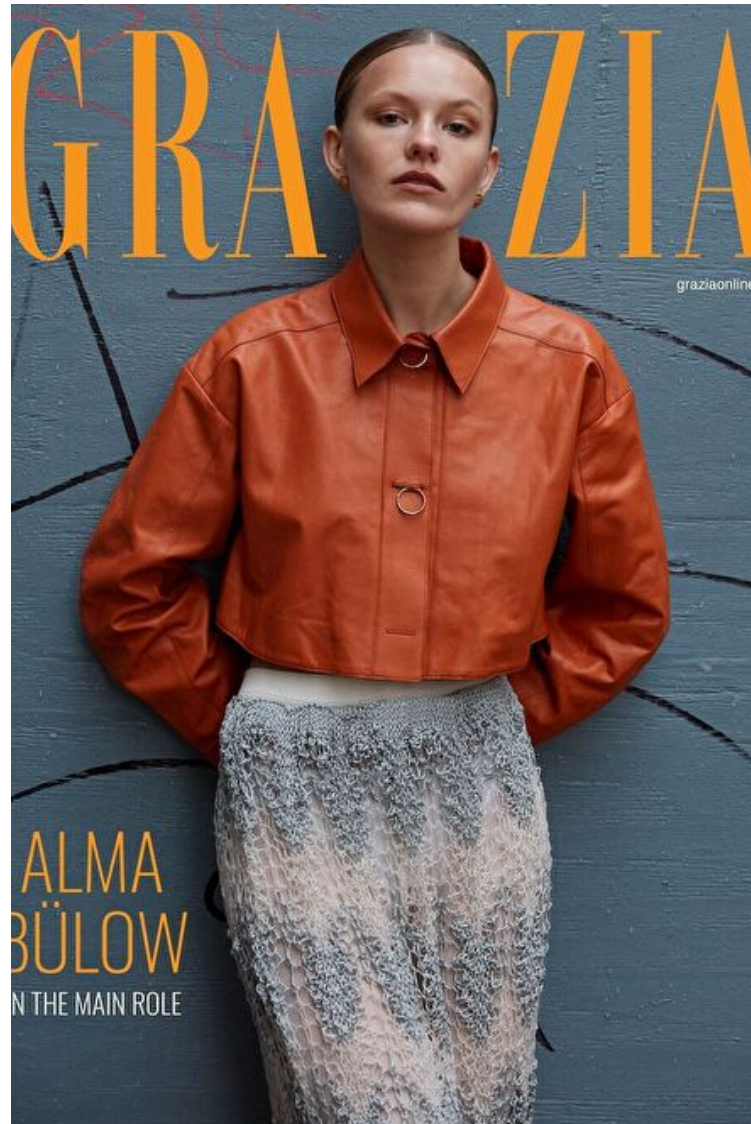

Hips 88cm / 34.5"

Shoes EU/US/UK 40.5 / 9.5 / 7

Eyes Blue

Hair Brown

Cup B