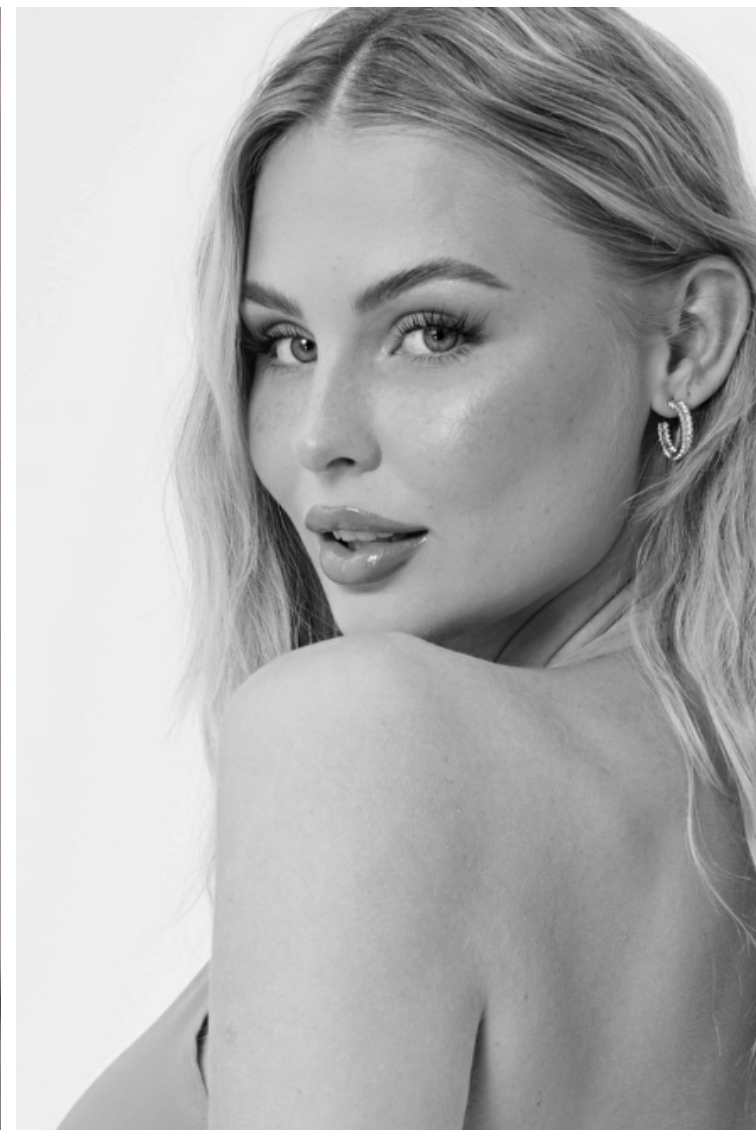

Amanda Strand

Height 175cm / 5' 9.0"

Bust 89cm / 35"

Waist 69cm / 27"

Hips 94cm / 37"

Shoes EU/US/UK 39 / 8 / 6

Eyes Blue

Hair Blond

Waist 69cm / 27"

Hips 94cm / 37"

Shoes EU/US/UK 39 / 8 / 6

Eyes Blue

Hair Blond

Cup C/D

Amanda Strand

Height 175cm / 5' 9.0"

Bust 89cm / 35"

Waist 69cm / 27"

Hips 94cm / 37"

Shoes EU/US/UK 39 / 8 / 6

Eyes Blue

Hair Blond

Cup C/D

Amanda Strand