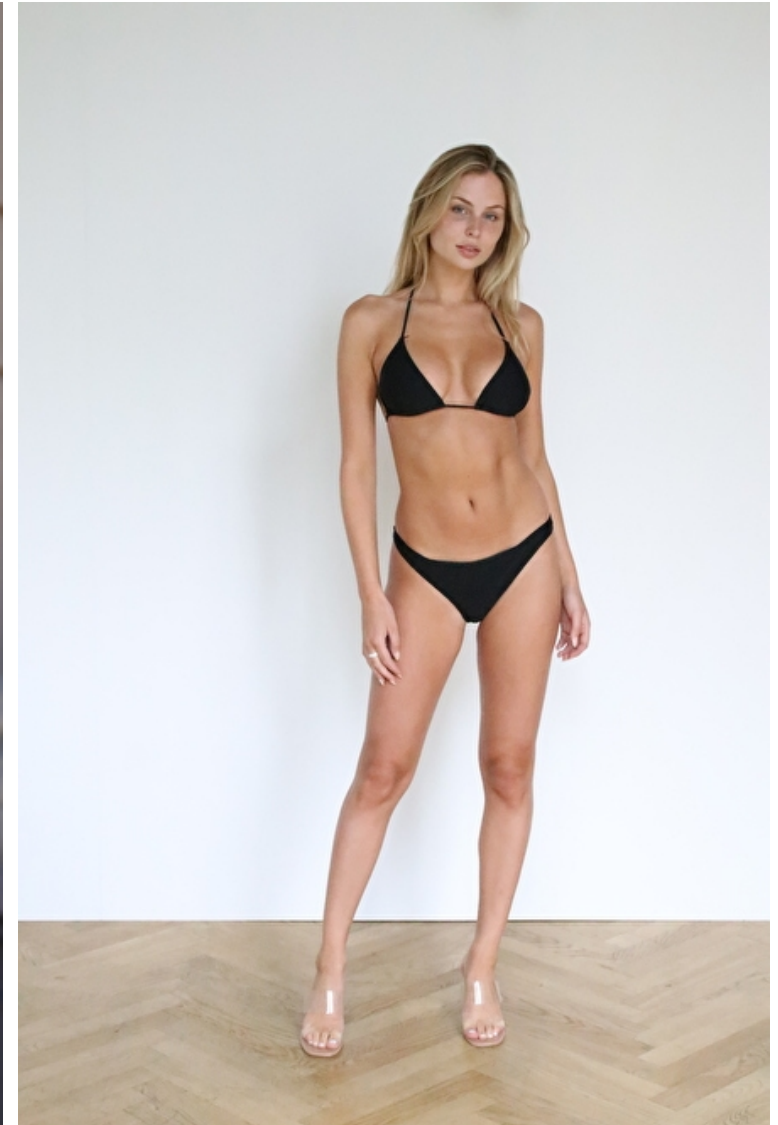

Amanda Strand

Height 175cm / 5' 9.0"

Bust 89cm / 35"

Waist 69cm / 27"

Hips 94cm / 37"

Shoes EU/US/UK 39 / 8 / 6

Eyes Blue

Hair Blond

Cup C/D