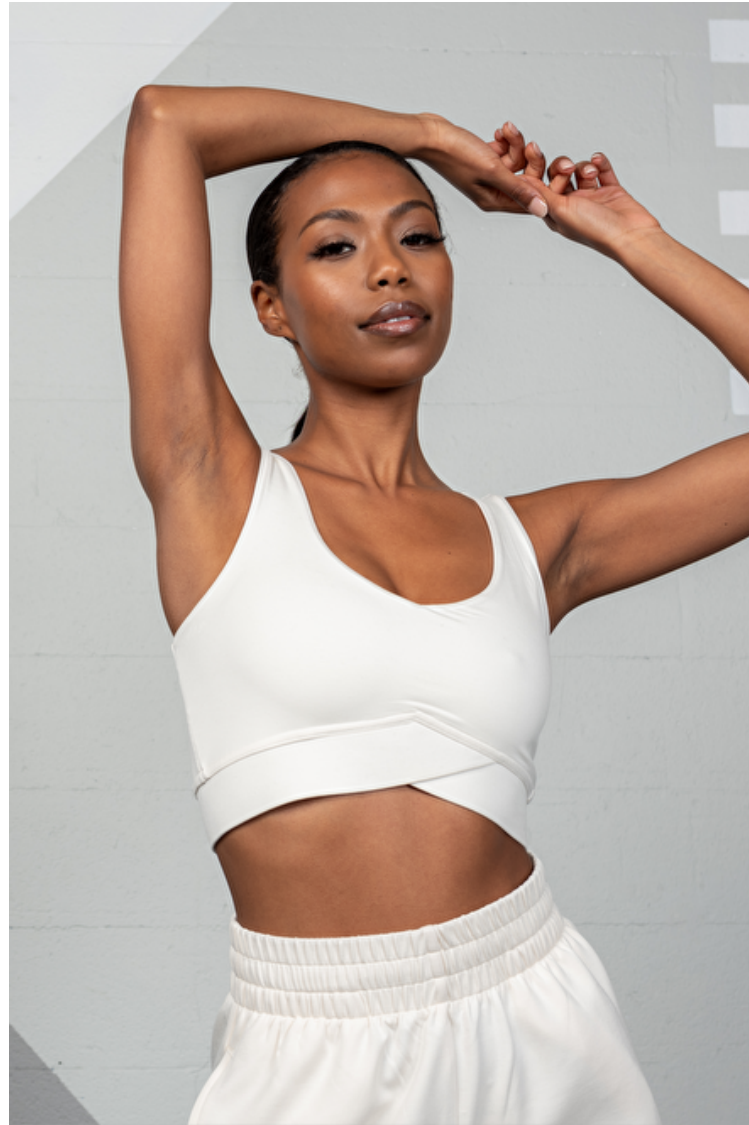

Bust 80cm / 31.5"

Waist 66cm / 26"

Hips 96cm / 38"

Shoes EU/US/UK 38 / 7.5 / 5

Eyes Brown

Hair Black

Cup B

Modellink