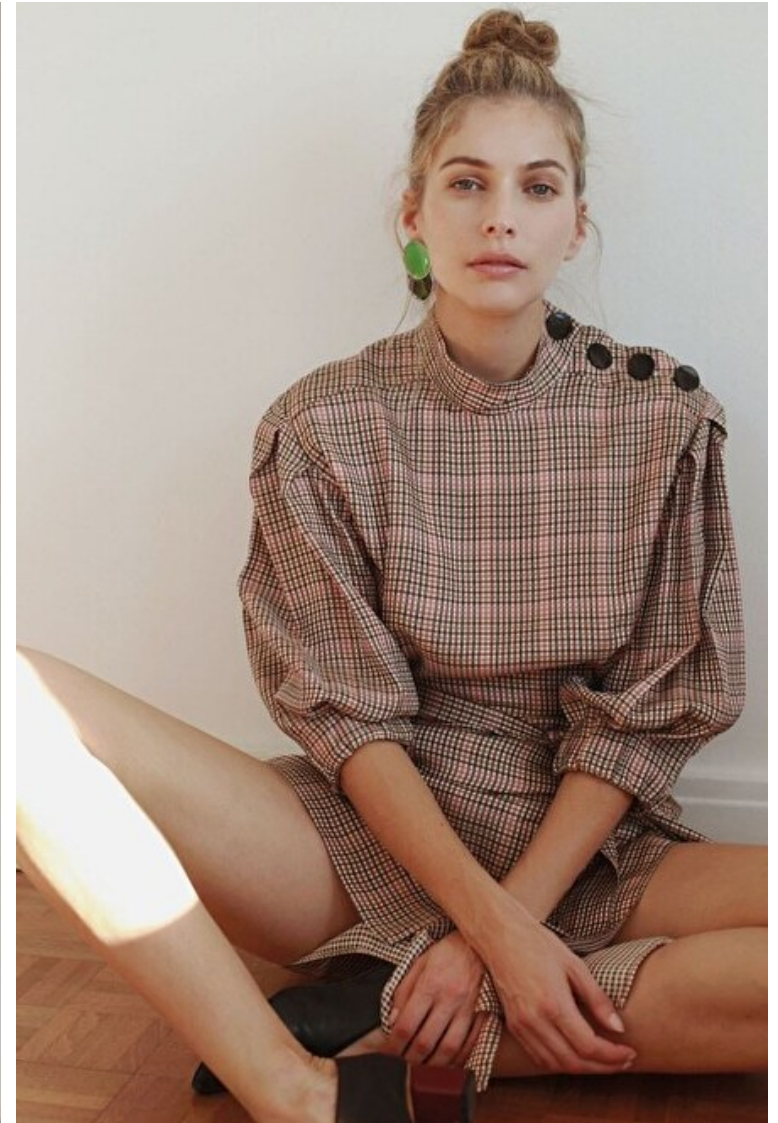

Bust 81cm / 32"

Waist 61cm / 24"

Hips 90cm / 35.5"

Shoes EU/US/UK 39 / 8 / 6

Eyes Blue

Hair Blond

Cup B

Modellink