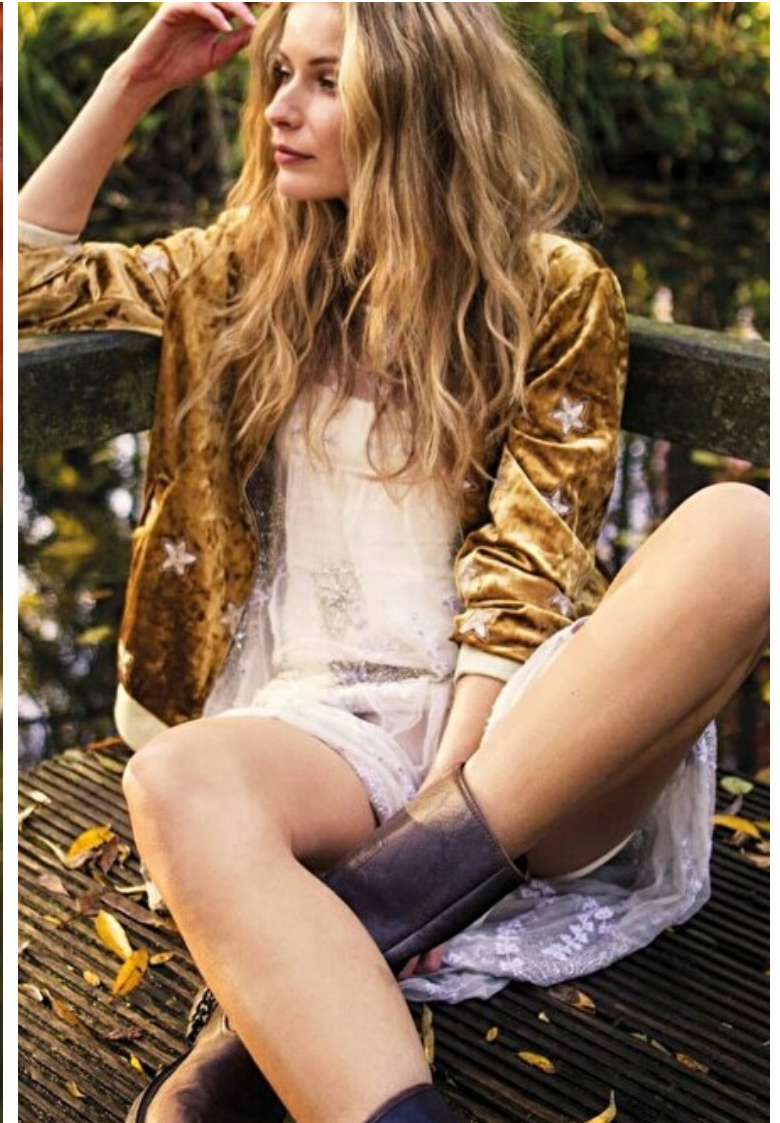

Modellink

Vasagatan 16, Goteborg, 41124, Goteborg, Sweden
Phone: 031-13 15 33 **Email:** info@modellink.se **Website:** http://modellink.se/

Amelie Honore

Height 173cm / 5' 8.0"

Size EU/US 36 / 6

Bust 81cm / 32"

Waist 61cm / 24"

Hips 90cm / 35.5"

Shoes EU/US/UK 39 / 8 / 6

Eyes Blue

Hair Blond

Cup B