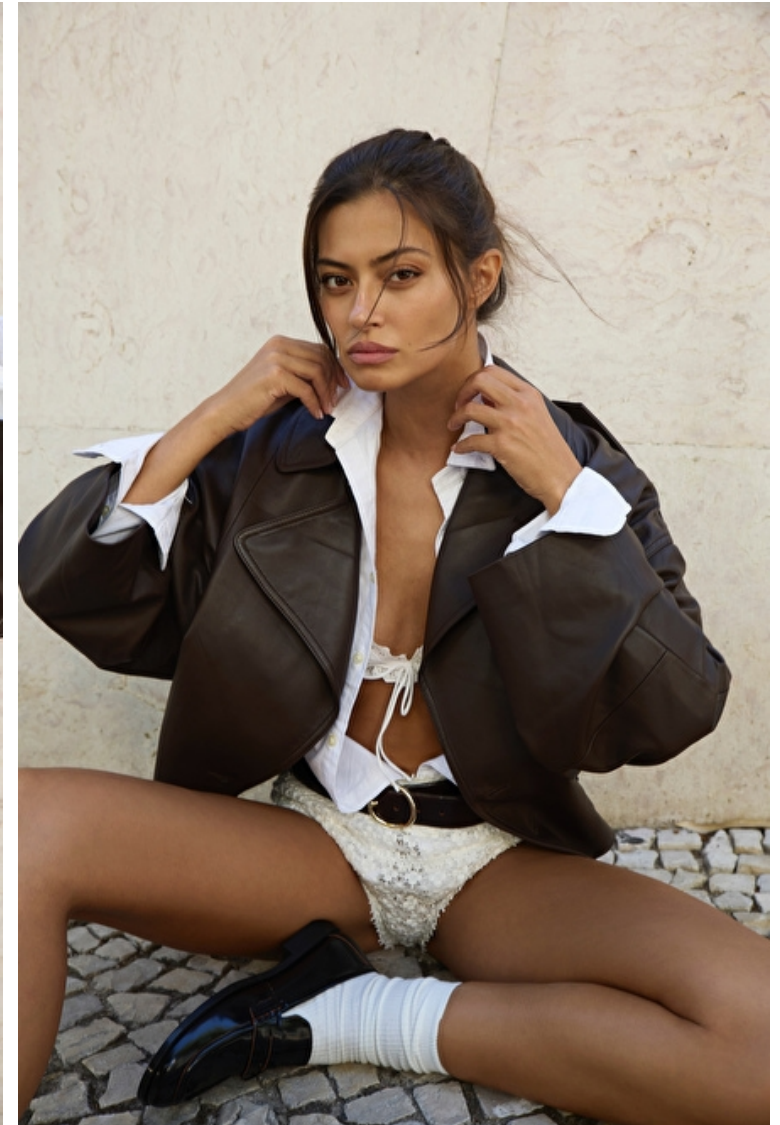

Ana Margarida

Height 175cm / 5' 9.0"

Bust 83cm / 32.5"

Waist 64cm / 25"

Hips 90cm / 35.5"

Shoes EU/US/UK 39 / 8 / 6

Eyes Brown

Hair Brown

Cup C