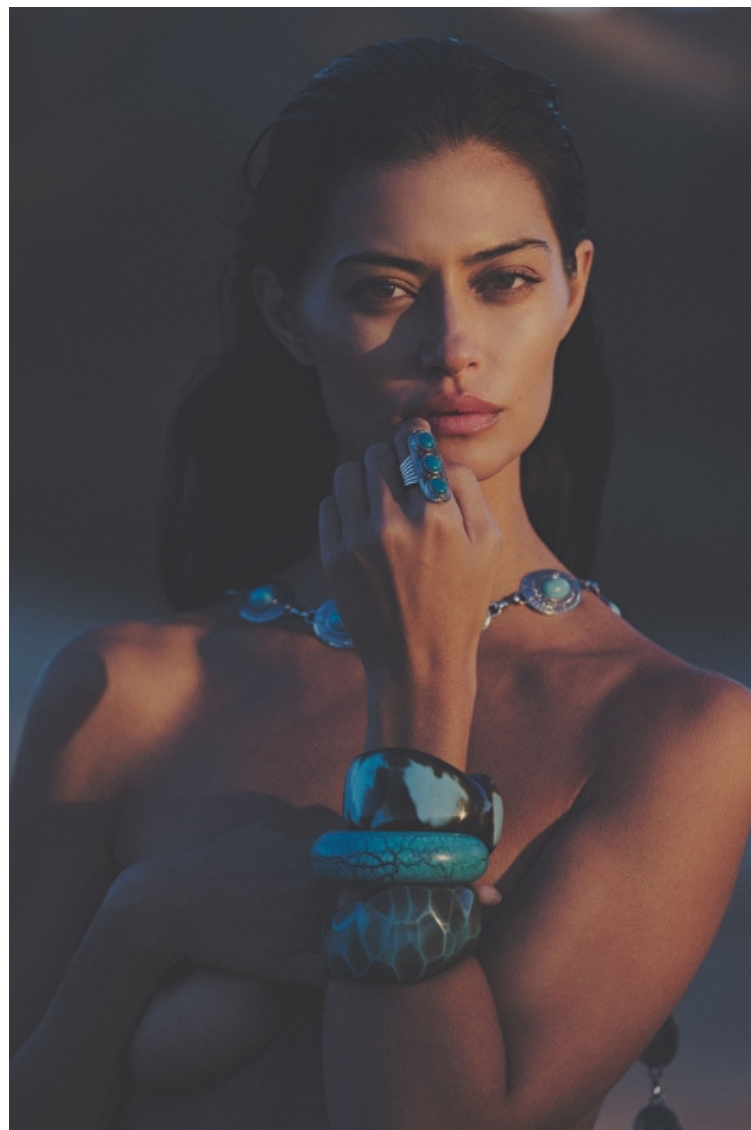

Ana Margarida

Height 175cm / 5' 9.0"

Bust 83cm / 32.5"

Waist 64cm / 25"

Hips 90cm / 35.5"

Shoes EU/US/UK 39 / 8 / 6

Eyes Brown

Hair Brown

Cup C