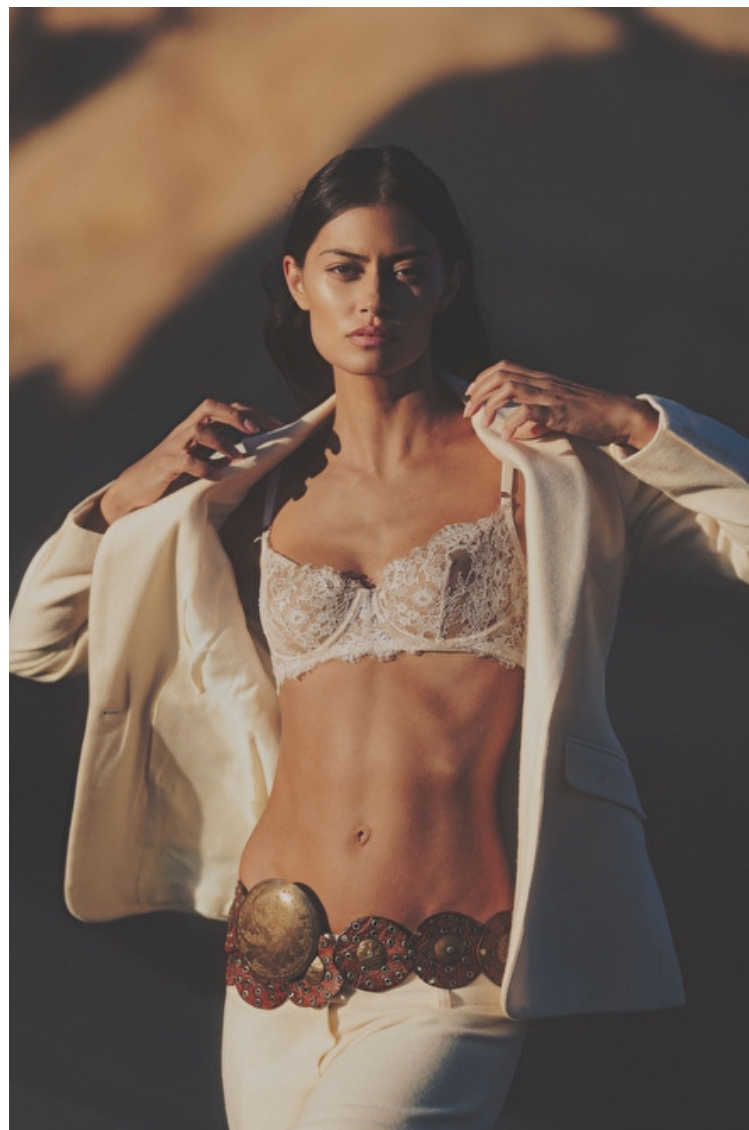

Ana Margarida

Height 175cm / 5' 9.0"

Bust 83cm / 32.5"

Waist 64cm / 25"

Hips 90cm / 35.5"

Shoes EU/US/UK 39 / 8 / 6

Eyes Brown

Hair Brown

Cup C