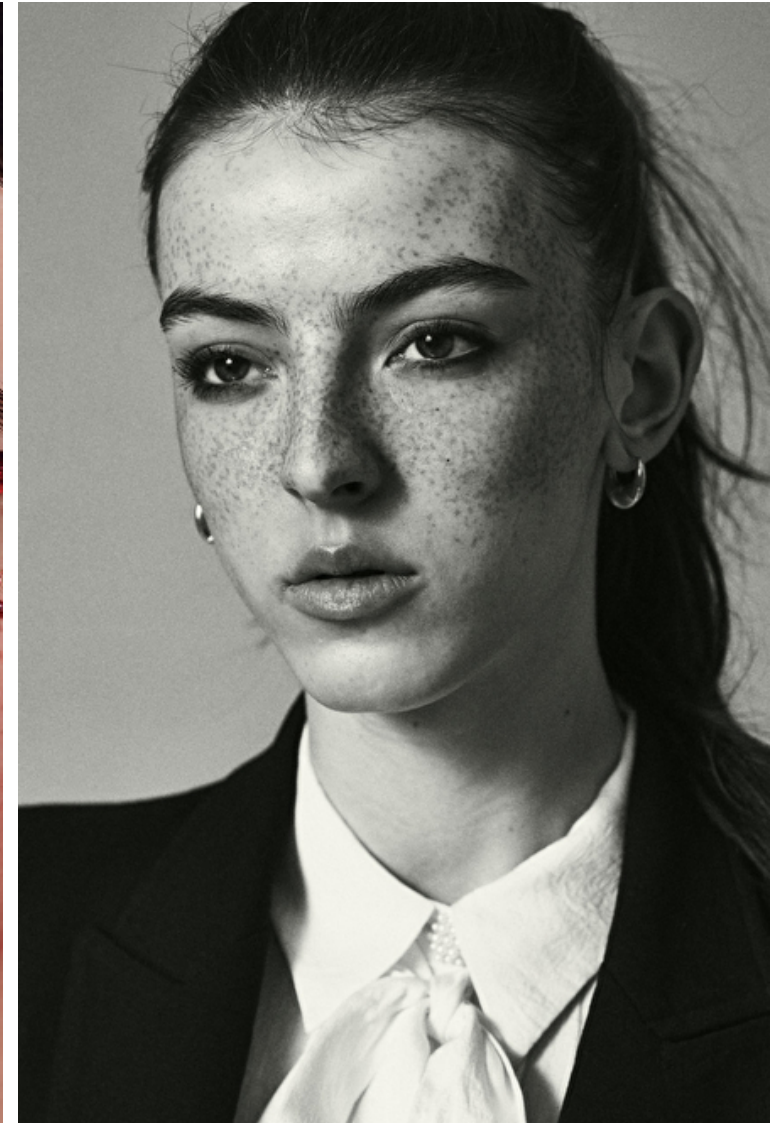

## Ana Sofia Rusanoff

Height 180cm / 5' 11.0"

Bust 81cm / 32"

Waist 61cm / 24"

Hips 90cm / 35.5"

Shoes EU/US/UK 40 / 9 / 7

Eyes Brown

Hair Brown