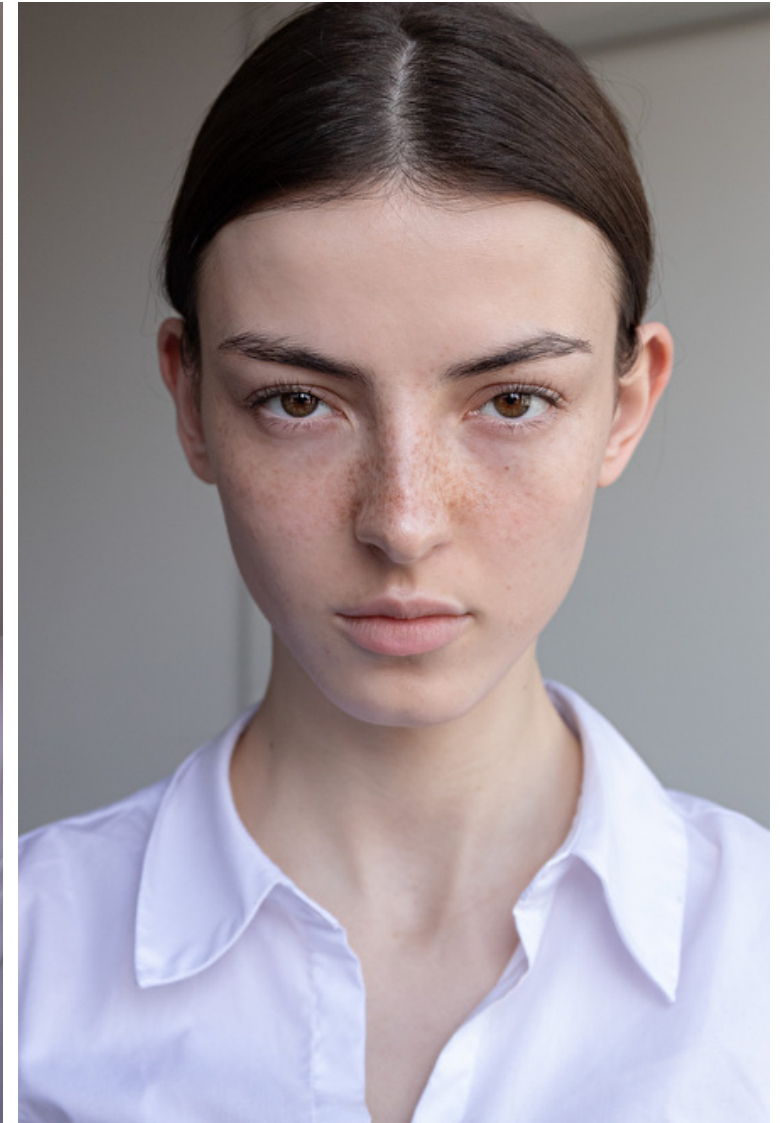

## Ana Sofia Rusanoff

Height 180cm / 5' 11.0"

Bust 81cm / 32"

Waist 61cm / 24"

Hips 90cm / 35.5"

Shoes EU/US/UK 40 / 9 / 7

Eyes Brown

Hair Brown