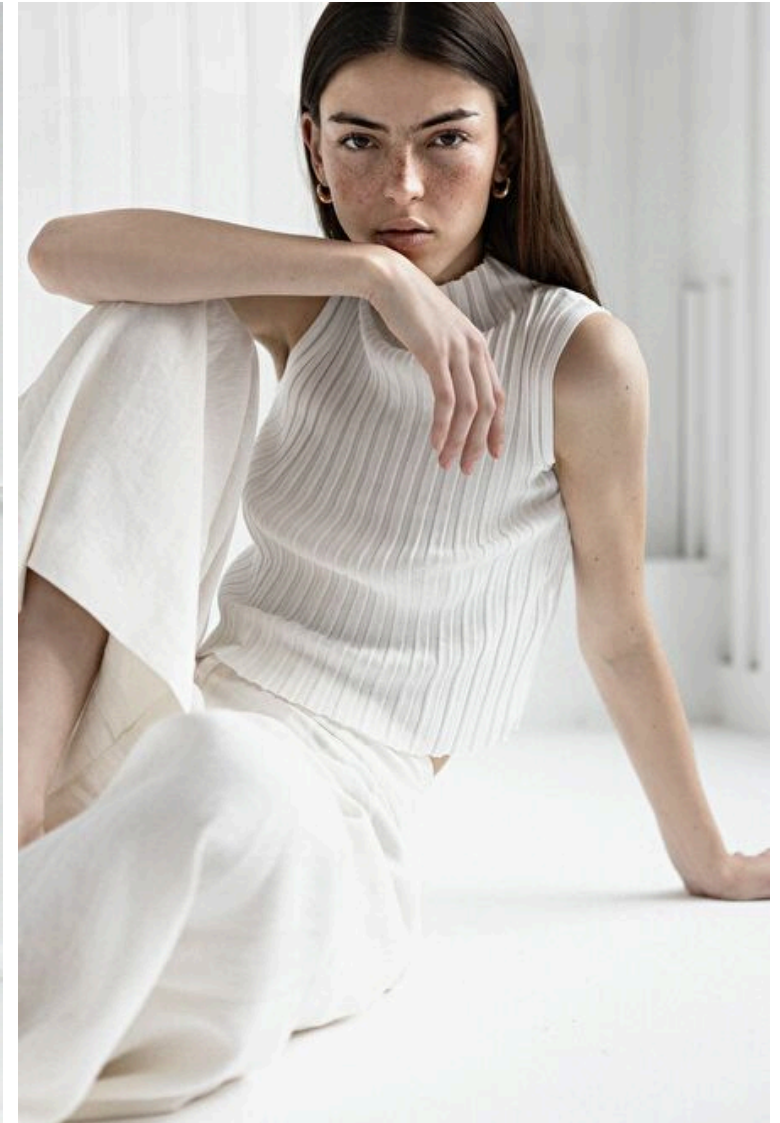

## Ana Sofia Rusanoff

Height 180cm / 5' 11.0"

Bust 81cm / 32"

Waist 61cm / 24"

Hips 90cm / 35.5"

Shoes EU/US/UK 40 / 9 / 7

Eyes Brown

Hair Brown