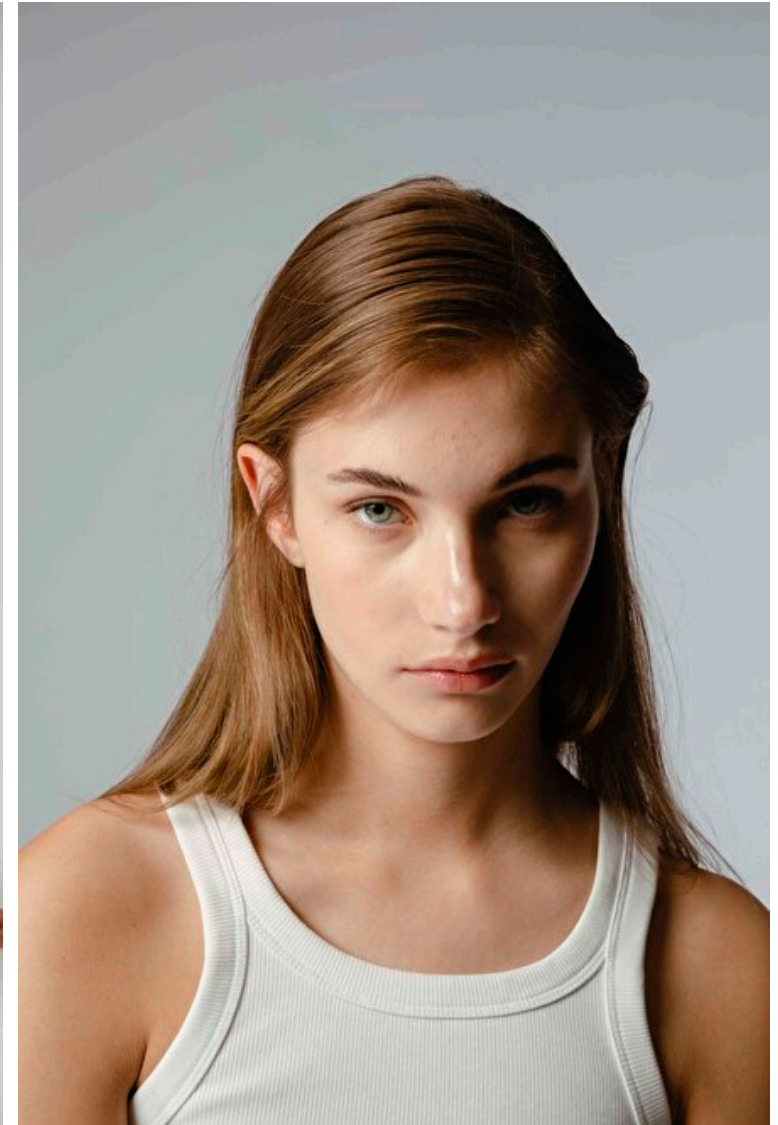

Modellink

Vasagatan 16, Goteborg, 41124, Goteborg, Sweden
Phone: 031-13 15 33 **Email:** info@modellink.se **Website:** <http://modellink.se/>

Anastacia Enström

Height 180cm / 5' 11.0"

Bust 78cm / 30.5"

Waist 61cm / 24"

Hips 90cm / 35.5"

Shoes EU/US/UK 39 / 8 / 6

Eyes Green

Hair Brown

Cup A