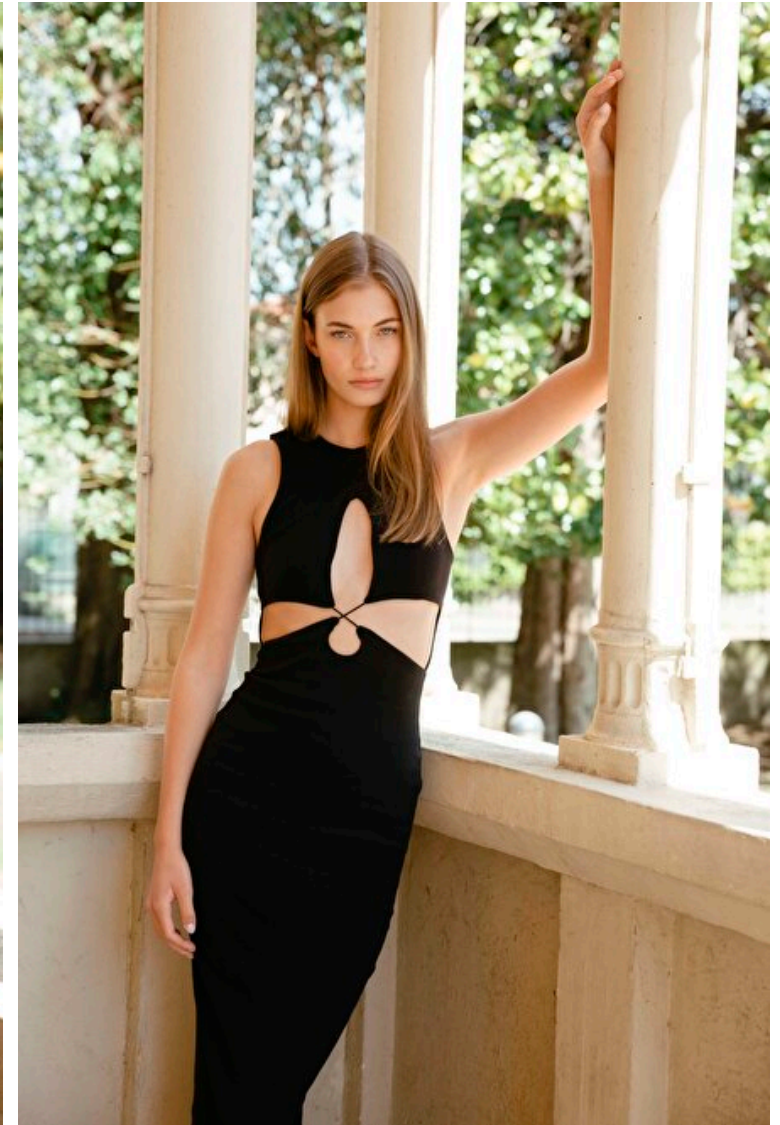

Modellink

Vasagatan 16, Goteborg, 41124, Goteborg, Sweden
Phone: 031-13 15 33 **Email:** info@modellink.se **Website:** http://modellink.se/

Anastacia Enström

Height 180cm / 5' 11.0"

Bust 78cm / 30.5"

Waist 61cm / 24"

Hips 90cm / 35.5"

Shoes EU/US/UK 39 / 8 / 6

Eyes Green

Hair Brown

Cup A