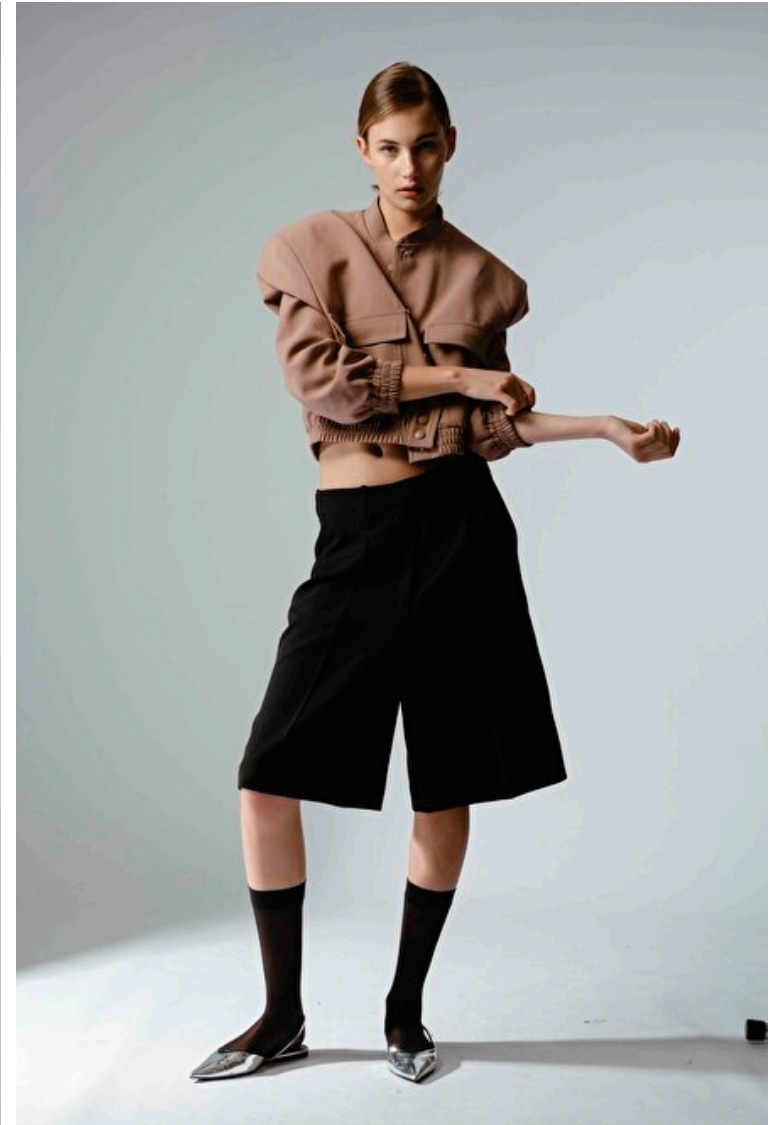

Waist 61cm / 24"

Hips 90cm / 35.5"

Shoes EU/US/UK 39 / 8 / 6

Eyes Green

Hair Brown

Cup A

Modellink

Vasagatan 16, Goteborg, 41124, Goteborg, Sweden
Phone: 031-13 15 33 **Email:** info@modellink.se **Website:** <http://modellink.se/>