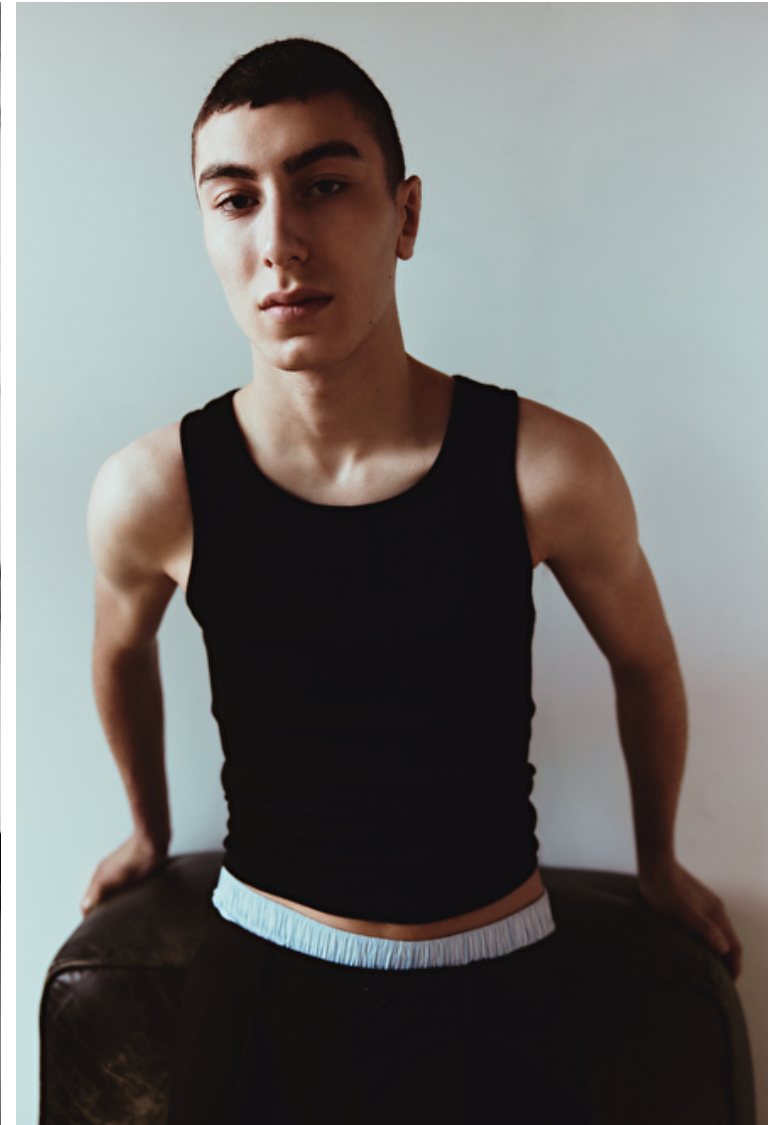

Modellink

Vasagatan 16, Goteborg, 41124, Goteborg, Sweden
Phone: 031-13 15 33 **Email:** info@modellink.se **Website:** http://modellink.se/

André Bardaxi

Height 191cm / 6' 3.0"

Chest 86cm / 34"

Waist 73cm / 28.5"

Hips 95cm / 37.5"

Shoes EU/US/UK 44 / 11 / 9.5

Eyes Brown

Hair Dark brown