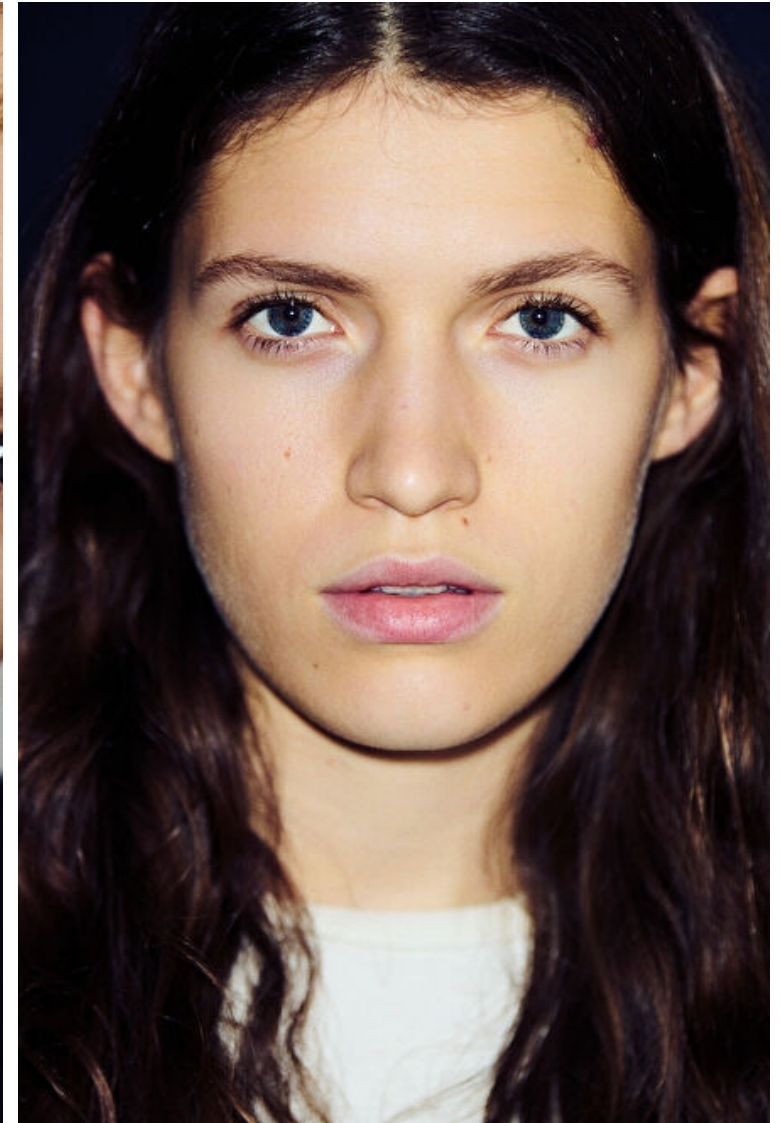

Andrea Langfeldt

Height 179cm / 5' 10.5"

Bust 84cm / 33"

Waist 62cm / 24.5"

Hips 91cm / 36"

Shoes EU/US/UK 41 / 9.5 / 8

Eyes Green brown

Hair Brown

Cup A