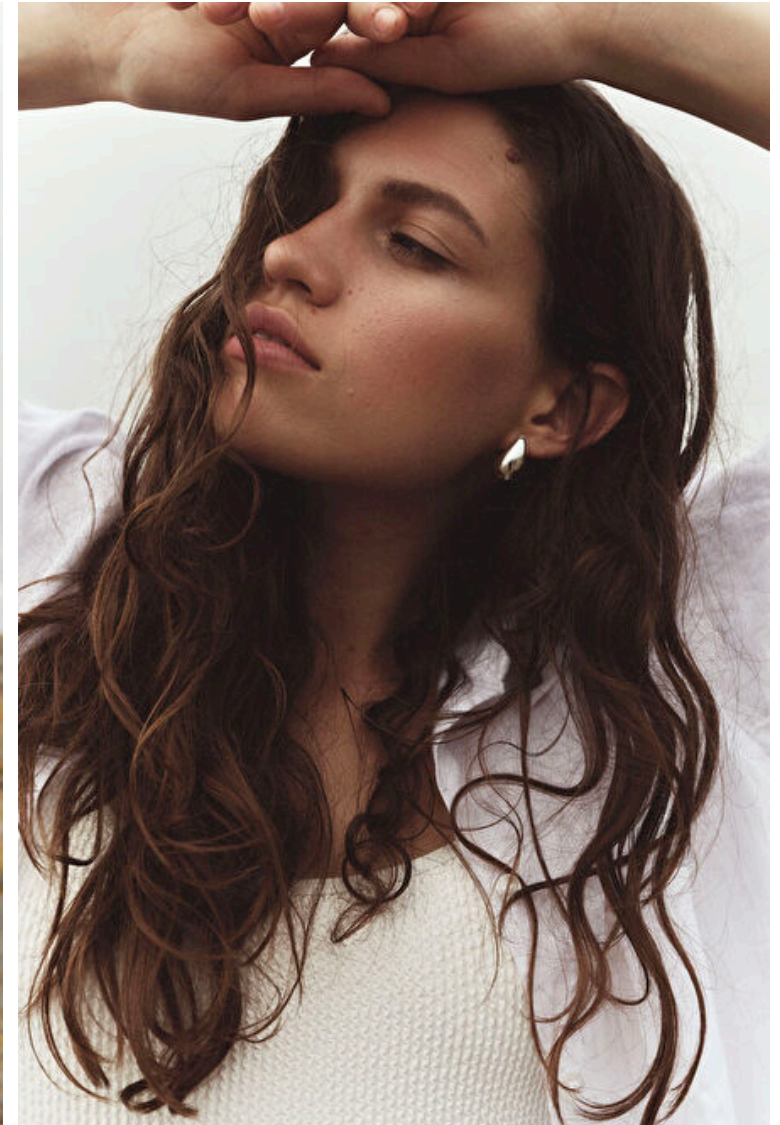

Modellink

Vasagatan 16, Goteborg, 41124, Goteborg, Sweden
Phone: 031-13 15 33 **Email:** info@modellink.se **Website:** <http://modellink.se/>

Andrea Langfeldt

Height 179cm / 5' 10.5"

Bust 84cm / 33"

Waist 62cm / 24.5"

Hips 91cm / 36"

Shoes EU/US/UK 41 / 9.5 / 8

Eyes Green brown

Hair Brown

Cup A