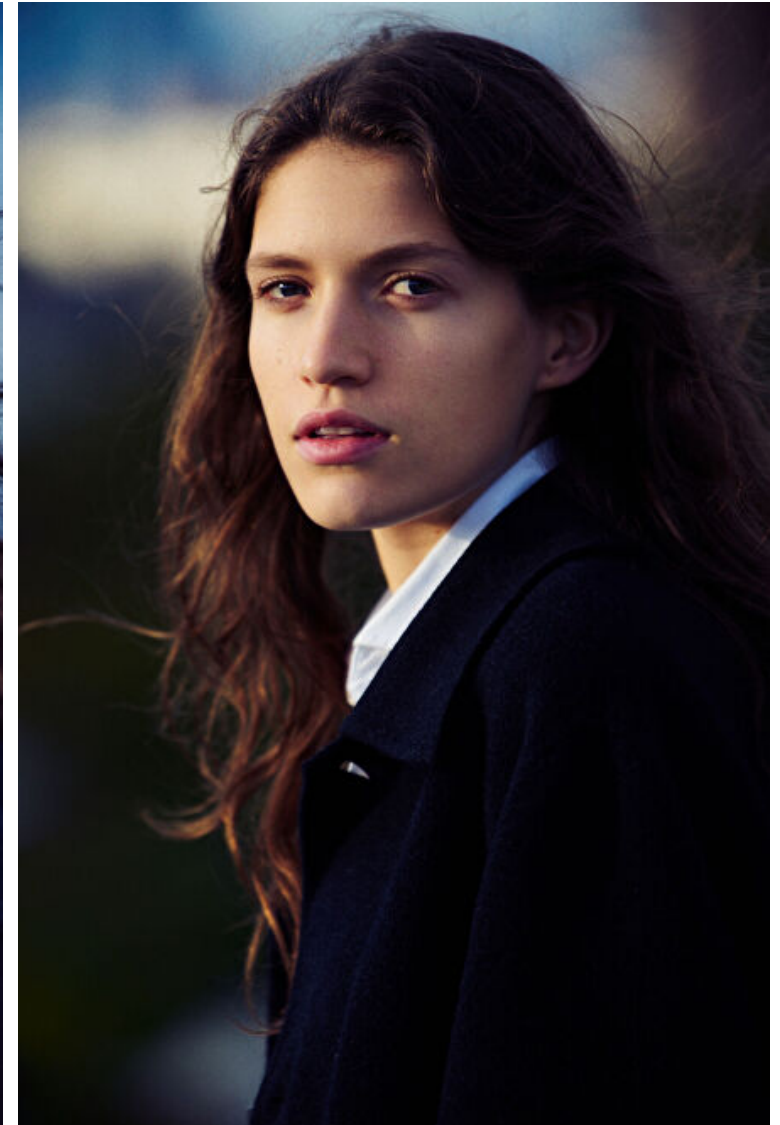

Modellink

Vasagatan 16, Goteborg, 41124, Goteborg, Sweden
Phone: 031-13 15 33 **Email:** info@modellink.se **Website:** <http://modellink.se/>

Andrea Langfeldt

Height 179cm / 5' 10.5"

Bust 84cm / 33"

Waist 62cm / 24.5"

Hips 91cm / 36"

Shoes EU/US/UK 41 / 9.5 / 8

Eyes Green brown

Hair Brown

Cup A