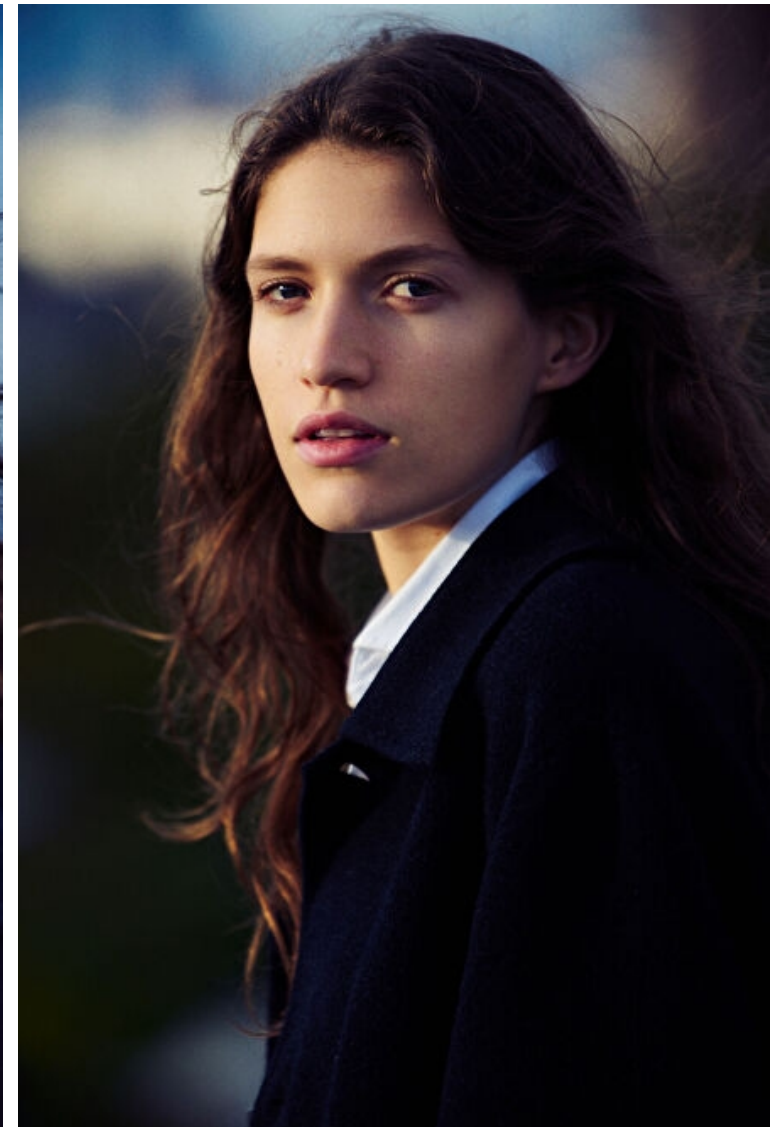

Andrea Langfeldt

Height 179cm / 5' 10.5"

Bust 84cm / 33"

Waist 62cm / 24.5"

Hips 91cm / 36"

Shoes EU/US/UK 41 / 9.5 / 8

Eyes Green brown

Hair Brown

Cup A