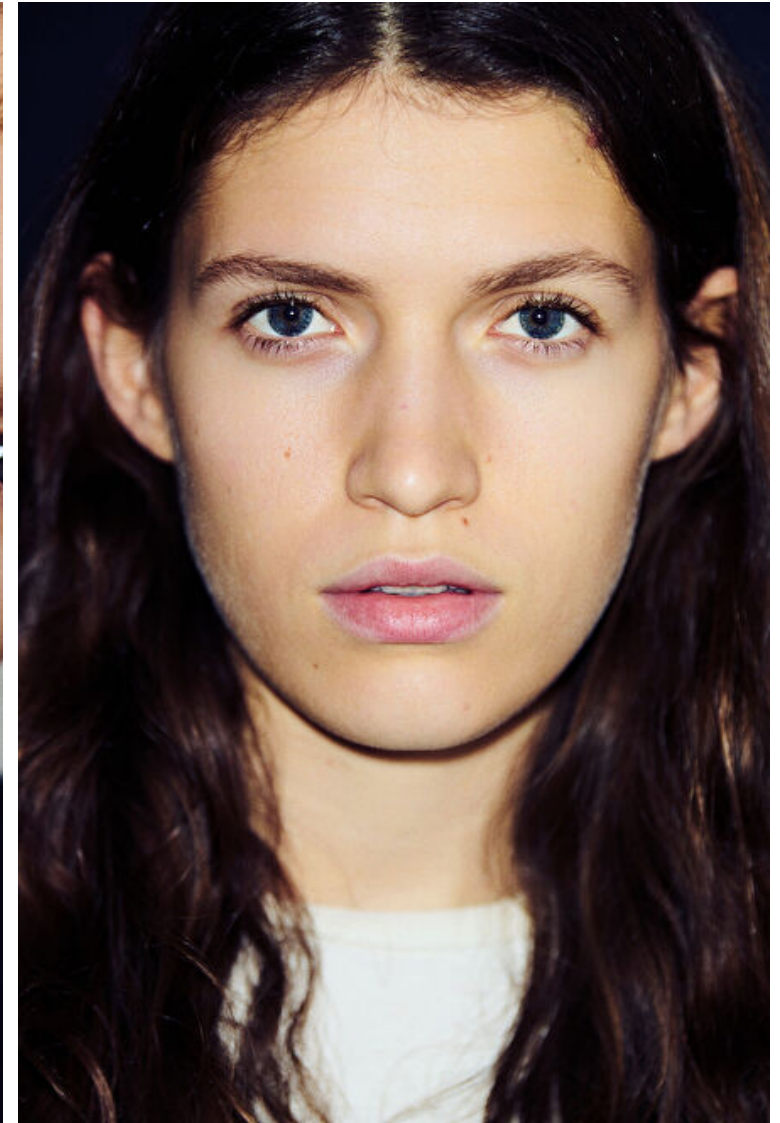

Modellink

Vasagatan 16, Goteborg, 41124, Goteborg, Sweden
Phone: 031-13 15 33 **Email:** info@modellink.se **Website:** http://modellink.se/

Andrea Langfeldt

Height 179cm / 5' 10.5"

Bust 84cm / 33"

Waist 62cm / 24.5"

Hips 91cm / 36"

Shoes EU/US/UK 41 / 9.5 / 8

Eyes Green brown

Hair Brown

Cup A