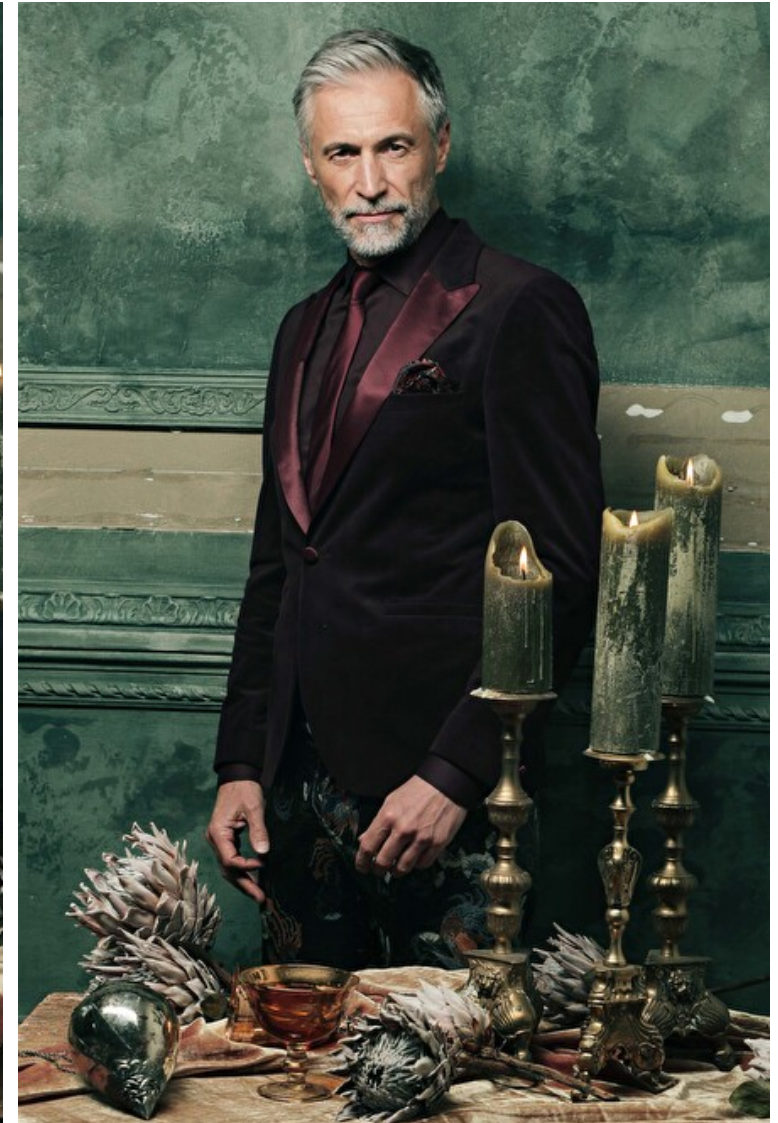

Modellink

Vasagatan 16, Goteborg, 41124, Goteborg, Sweden
Phone: 031-13 15 33 **Email:** info@modellink.se **Website:** <http://modellink.se/>

Andreas Tempelhoff

Height 187cm / 6' 1.5"

Size EU/US 50 / 20

Chest 102cm / 40"

Waist 86cm / 34"

Hips 98cm / 38.5"

Shoes EU/US/UK 43 / 10.5 / 9

Eyes Brown

Hair Grey/Black