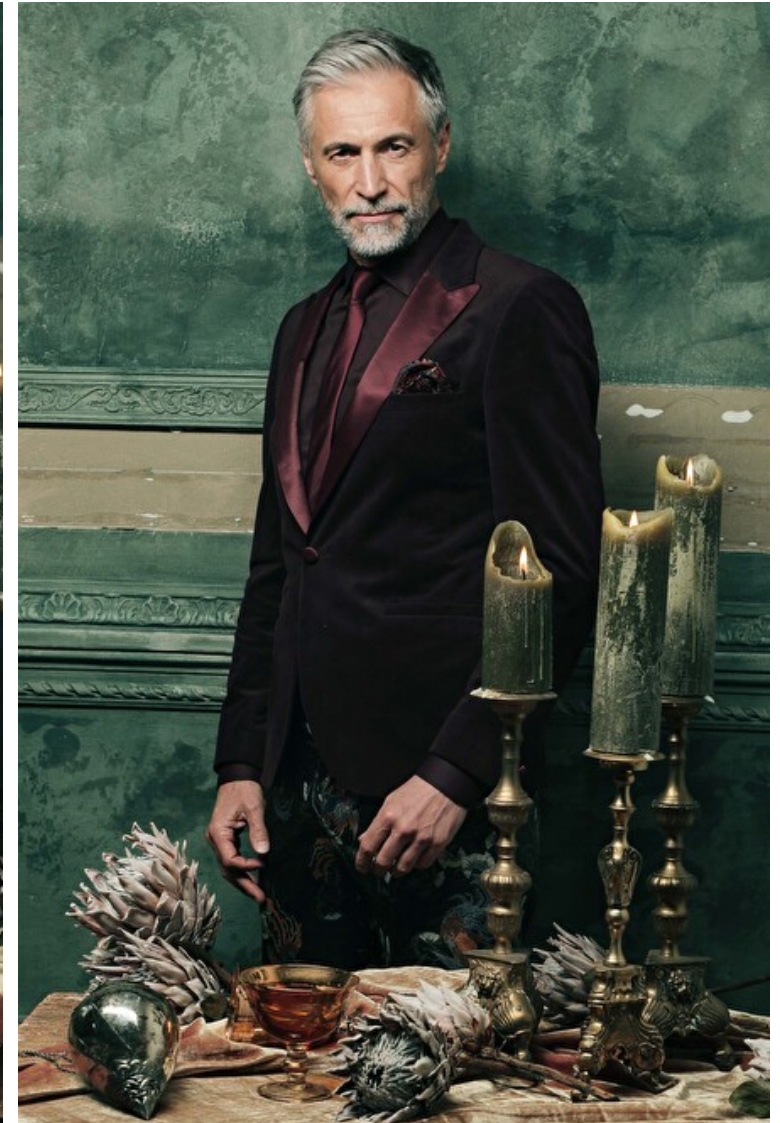

Modellink

Vasagatan 16, Goteborg, 41124, Goteborg, Sweden
Phone: 031-13 15 33 **Email:** info@modellink.se **Website:** http://modellink.se/

Andreas Tempelhoff

Height 187cm / 6' 1.5"

Size EU/US 50 / 20

Chest 102cm / 40"

Waist 86cm / 34"

Hips 98cm / 38.5"

Shoes EU/US/UK 43 / 10.5 / 9

Eyes Brown

Hair Grey/Black