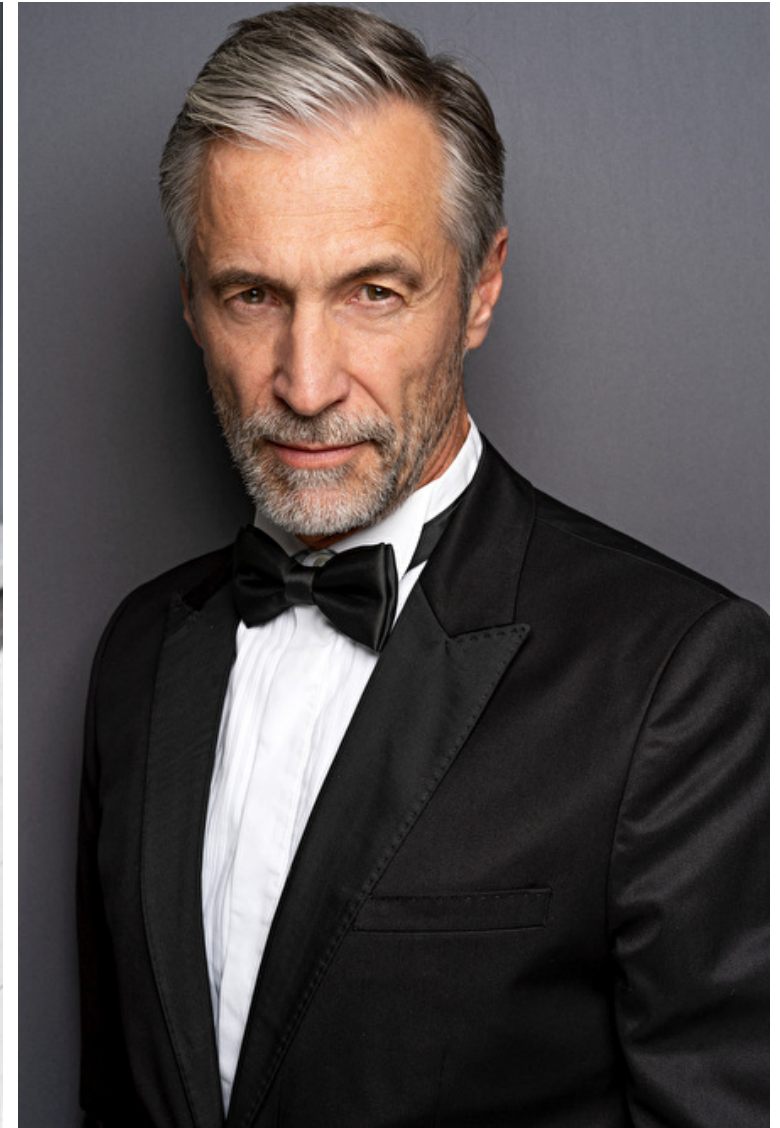

Modellink

Vasagatan 16, Goteborg, 41124, Goteborg, Sweden
Phone: 031-13 15 33 **Email:** info@modellink.se **Website:** <http://modellink.se/>

Andreas Tempelhoff

Height 187cm / 6' 1.5"

Size EU/US 50 / 20

Chest 102cm / 40"

Waist 86cm / 34"

Hips 98cm / 38.5"

Shoes EU/US/UK 43 / 10.5 / 9

Eyes Brown

Hair Grey/Black