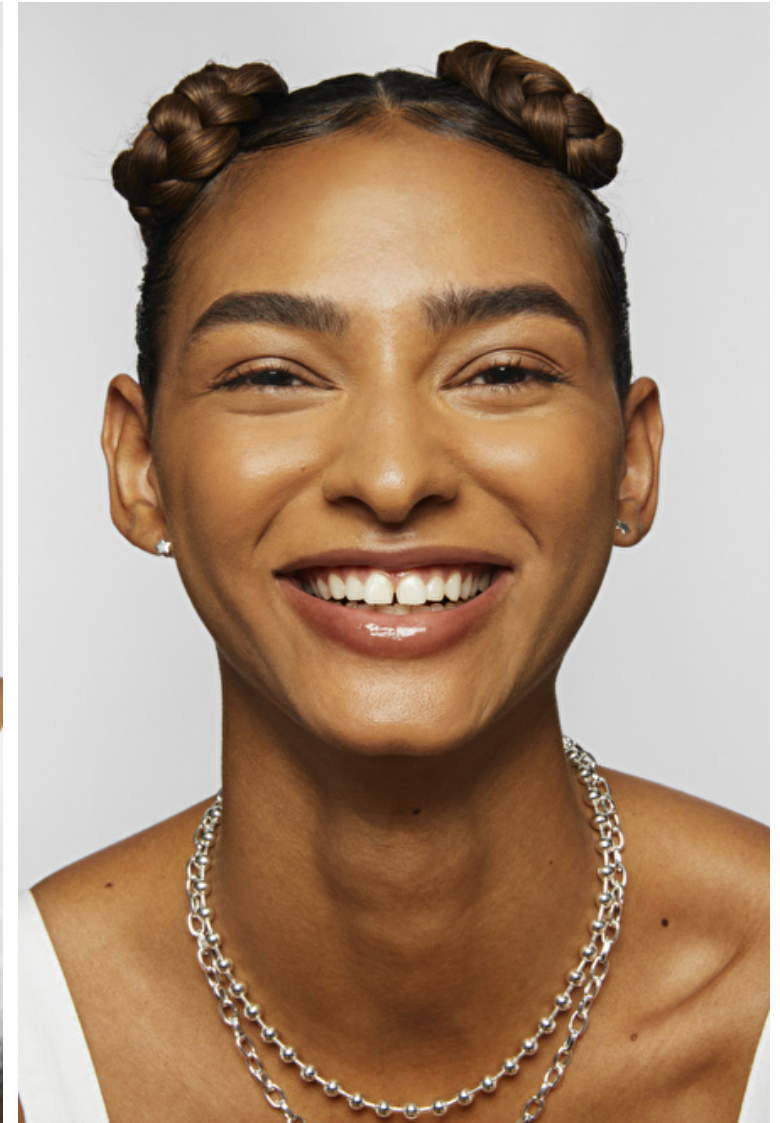

Waist 62cm / 24.5"

Hair Brown

Eyes Brown

Shoes EU/US/UK 39.5 / 8.5 / 6

Cup B

Modellink

Vasagatan 16, Goteborg, 41124, Goteborg, Sweden
Phone: 031-13 15 33 **Email:** info@modellink.se **Website:** http://modellink.se/