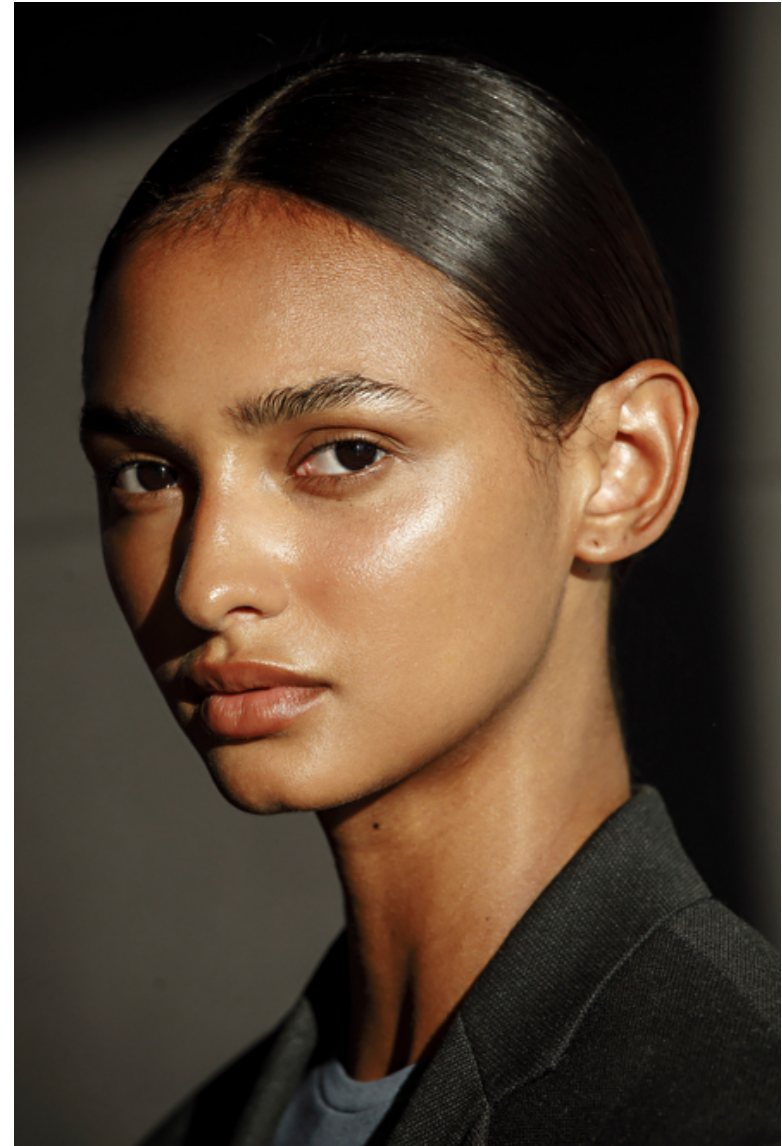

Waist 62cm / 24.5"

Hair Brown

Eyes Brown

Shoes EU/US/UK 39.5 / 8.5 / 6

Cup B

Modellink

Vasagatan 16, Goteborg, 41124, Goteborg, Sweden
Phone: 031-13 15 33 **Email:** info@modellink.se **Website:** <http://modellink.se/>