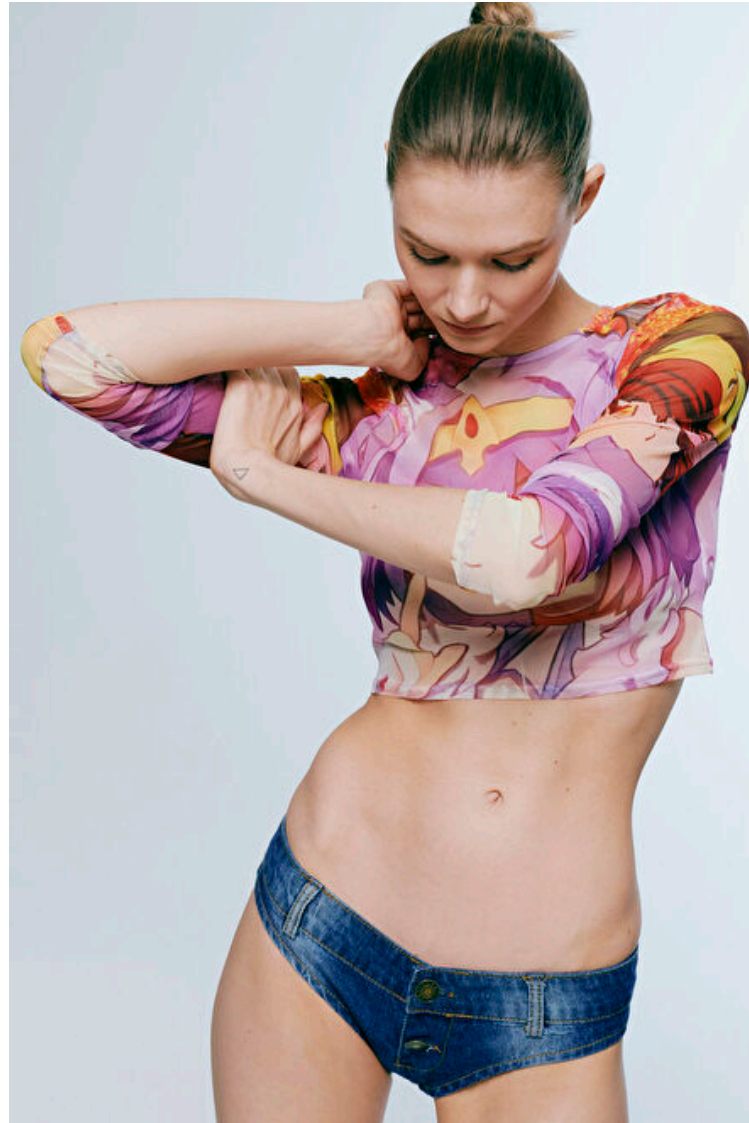

## Ania

Height 176cm / 5' 9.5"

Bust 86cm / 34"

Waist 61cm / 24"

Hips 89cm / 35"

Shoes EU/US/UK 39 / 8 / 6

Eyes Blue

Hair Dark brown