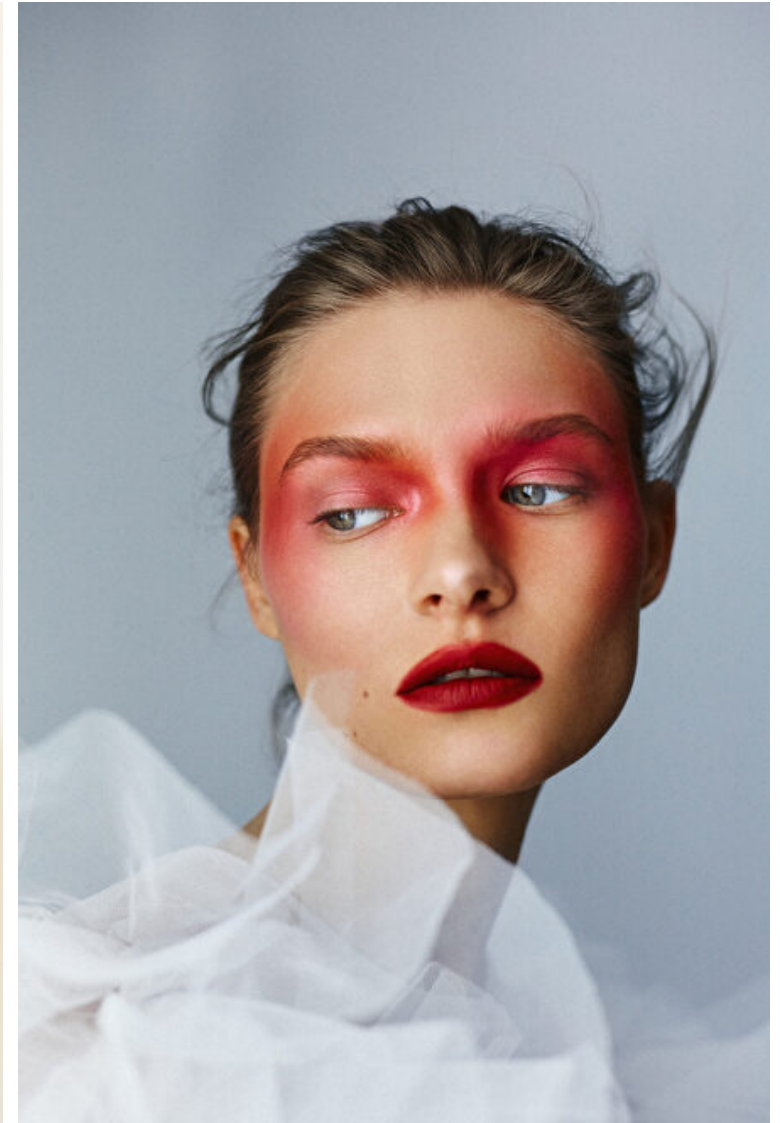

## Ania

Height 176cm / 5' 9.5"

Bust 86cm / 34"

Waist 61cm / 24"

Hips 89cm / 35"

Shoes EU/US/UK 39 / 8 / 6

Eyes Blue

Hair Dark brown