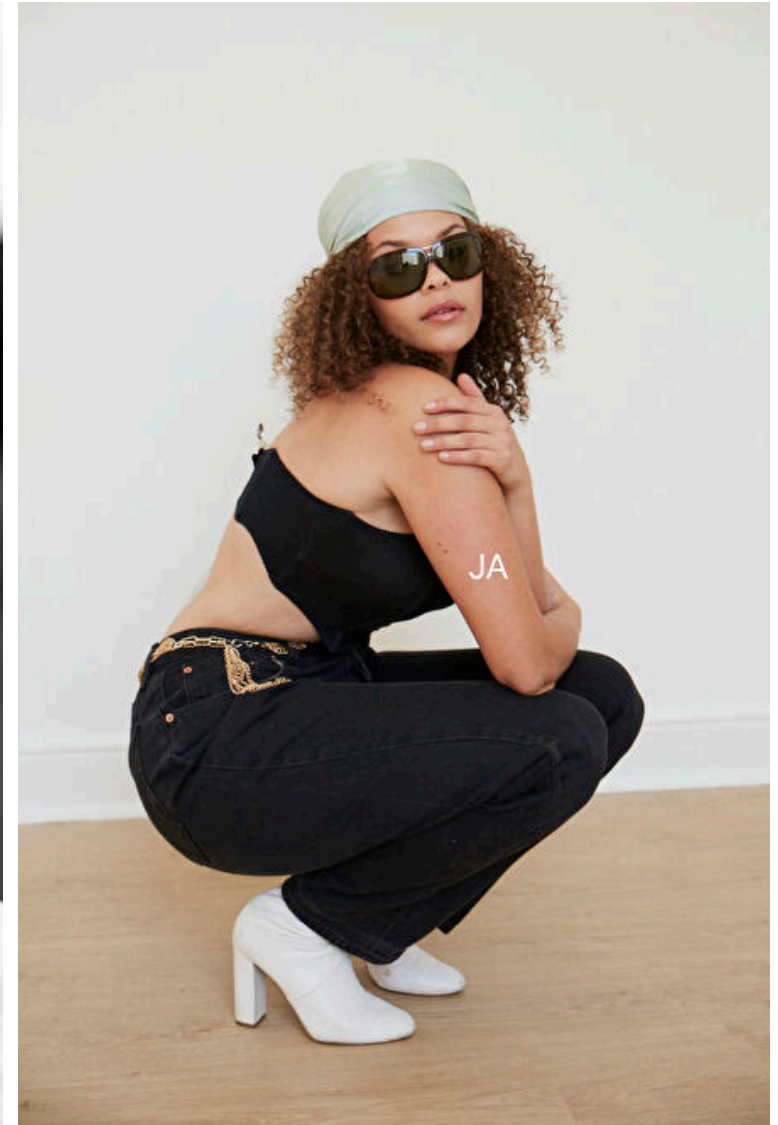

Modellink

Vasagatan 16, Goteborg, 41124, Goteborg, Sweden
Phone: 031-13 15 33 **Email:** info@modellink.se **Website:** http://modellink.se/

Anine Smith

Height 173cm / 5' 8.0"

Size EU/US 40 / 10

Bust 95cm / 37.5"

Waist 70cm / 27.5"

Hips 100cm / 39.5"

Shoes EU/US/UK 42 / 10.5 / 9

Eyes Green brown

Hair Light brown

Cup C