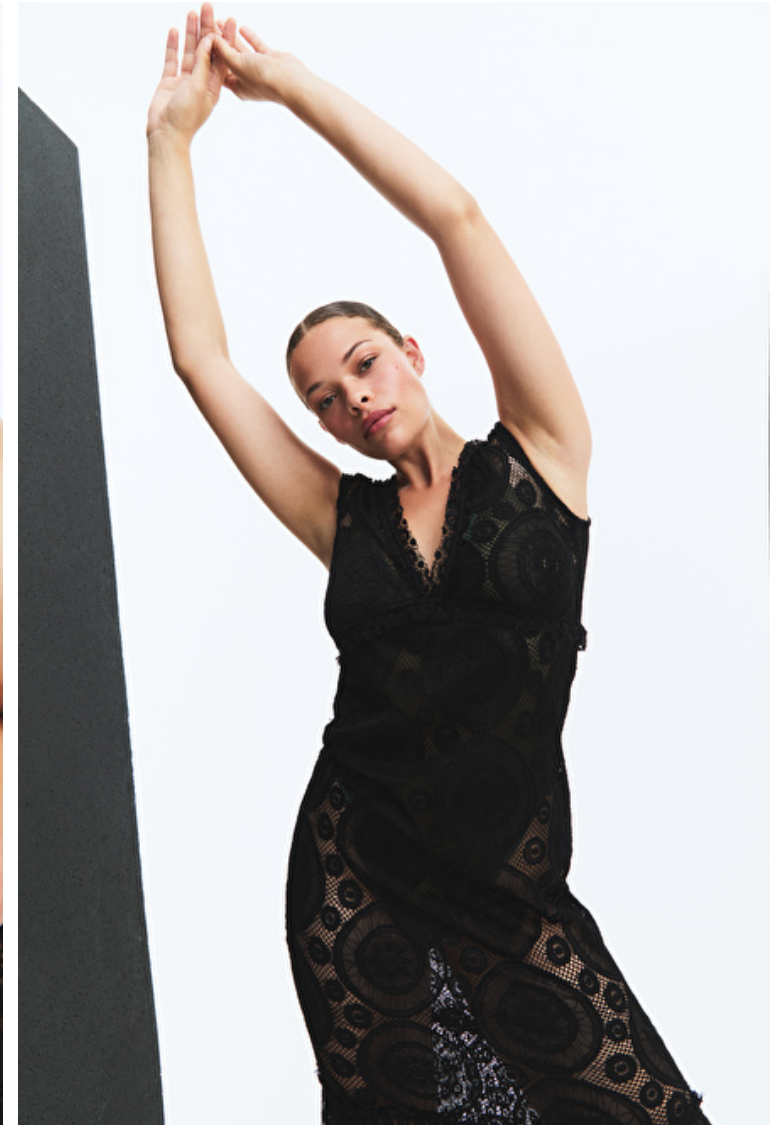

Modellink

Vasagatan 16, Goteborg, 41124, Goteborg, Sweden
Phone: 031-13 15 33 **Email:** info@modellink.se **Website:** http://modellink.se/

Anine Smith

Height 173cm / 5' 8.0"

Size EU/US 40 / 10

Bust 95cm / 37.5"

Waist 70cm / 27.5"

Hips 100cm / 39.5"

Shoes EU/US/UK 42 / 10.5 / 9

Eyes Green brown

Hair Light brown

Cup C