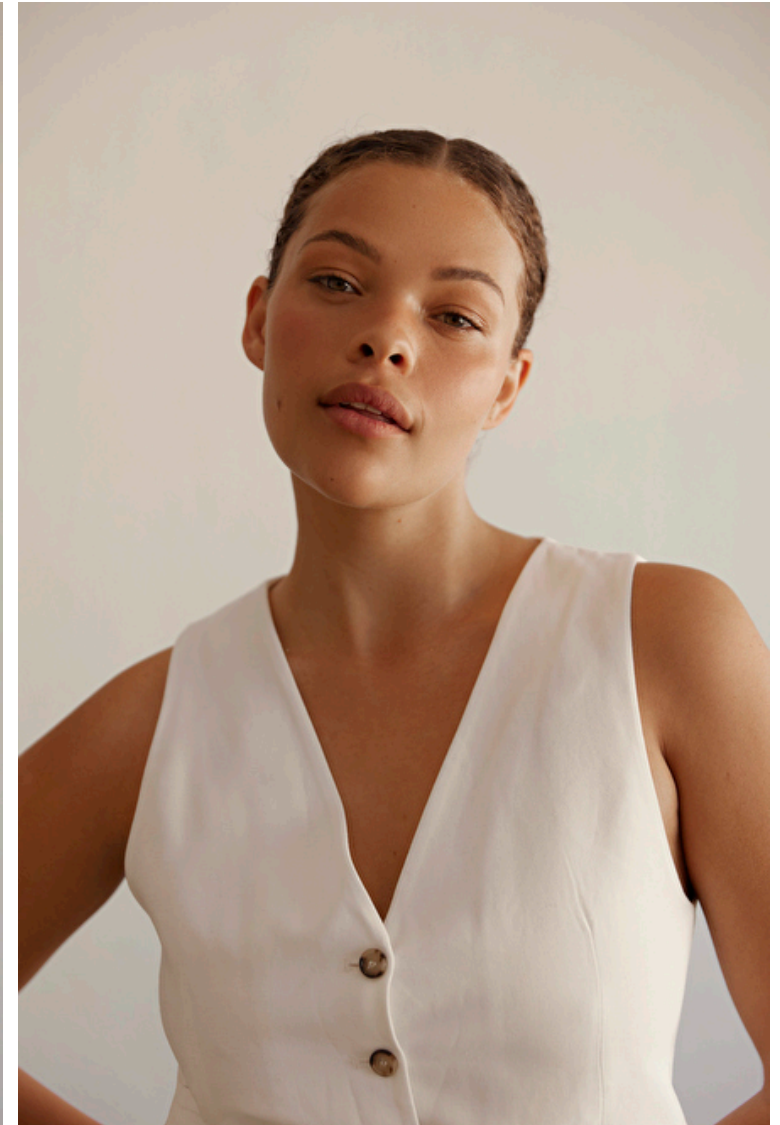

Modellink

Vasagatan 16, Goteborg, 41124, Goteborg, Sweden
Phone: 031-13 15 33 **Email:** info@modellink.se **Website:** <http://modellink.se/>

Anine Smith

Height 173cm / 5' 8.0"

Size EU/US 40 / 10

Bust 95cm / 37.5"

Waist 70cm / 27.5"

Hips 100cm / 39.5"

Shoes EU/US/UK 42 / 10.5 / 9

Eyes Green brown

Hair Light brown

Cup C