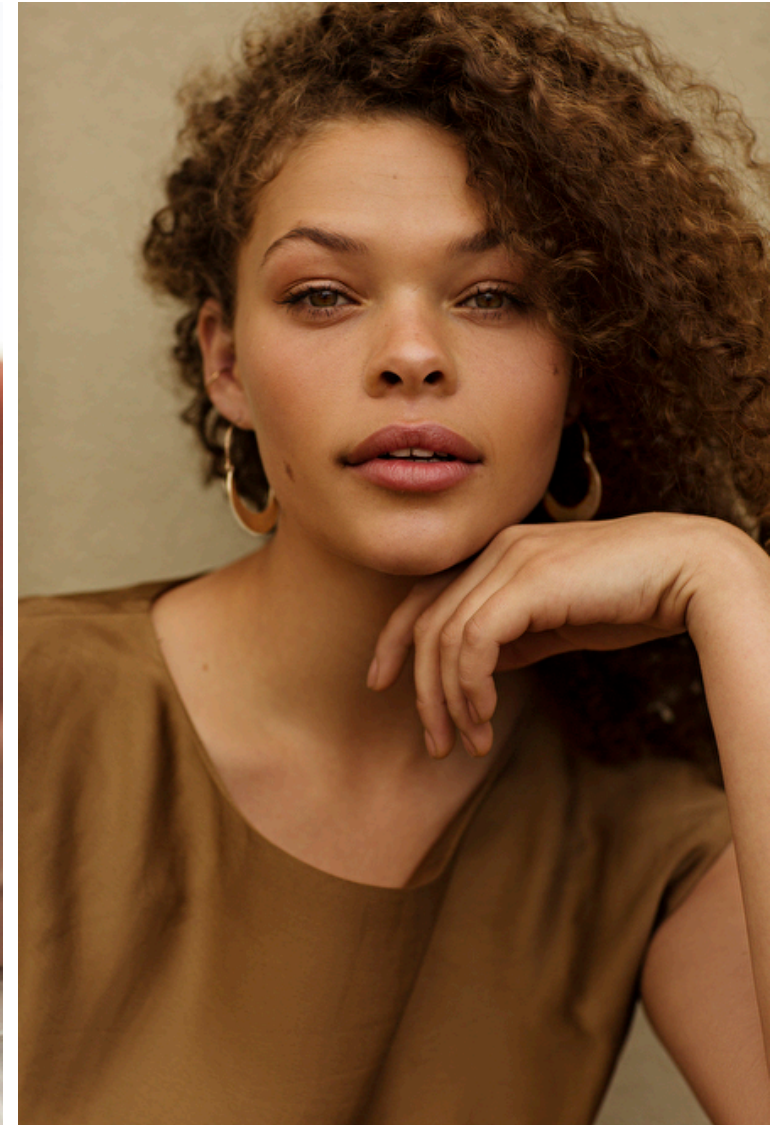

Modellink

Vasagatan 16, Goteborg, 41124, Goteborg, Sweden
Phone: 031-13 15 33 **Email:** info@modellink.se **Website:** http://modellink.se/

Anine Smith

Height 173cm / 5' 8.0"

Size EU/US 40 / 10

Bust 95cm / 37.5"

Waist 70cm / 27.5"

Hips 100cm / 39.5"

Shoes EU/US/UK 42 / 10.5 / 9

Eyes Green brown

Hair Light brown

Cup C