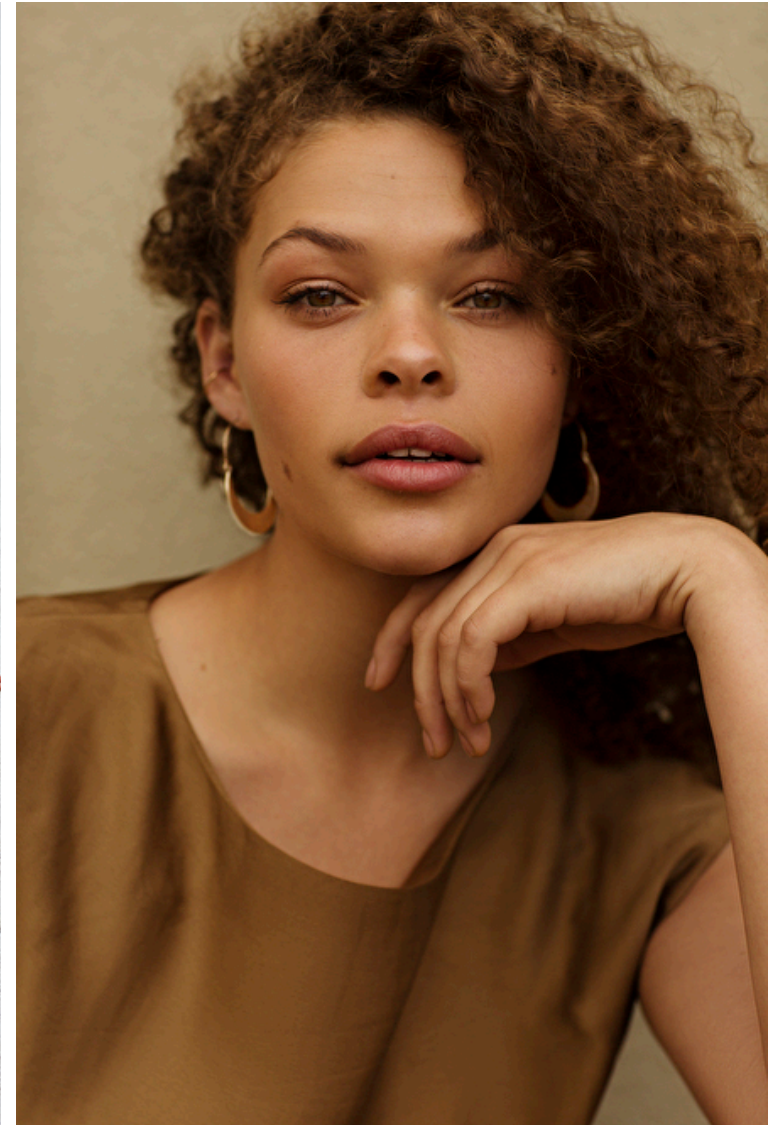

Modellink

Vasagatan 16, Goteborg, 41124, Goteborg, Sweden
Phone: 031-13 15 33 **Email:** info@modellink.se **Website:** http://modellink.se/

Anine Smith

Height 173cm / 5' 8.0"

Size EU/US 40 / 10

Bust 95cm / 37.5"

Waist 70cm / 27.5"

Hips 100cm / 39.5"

Shoes EU/US/UK 42 / 10.5 / 9

Eyes Green brown

Hair Light brown

Cup C