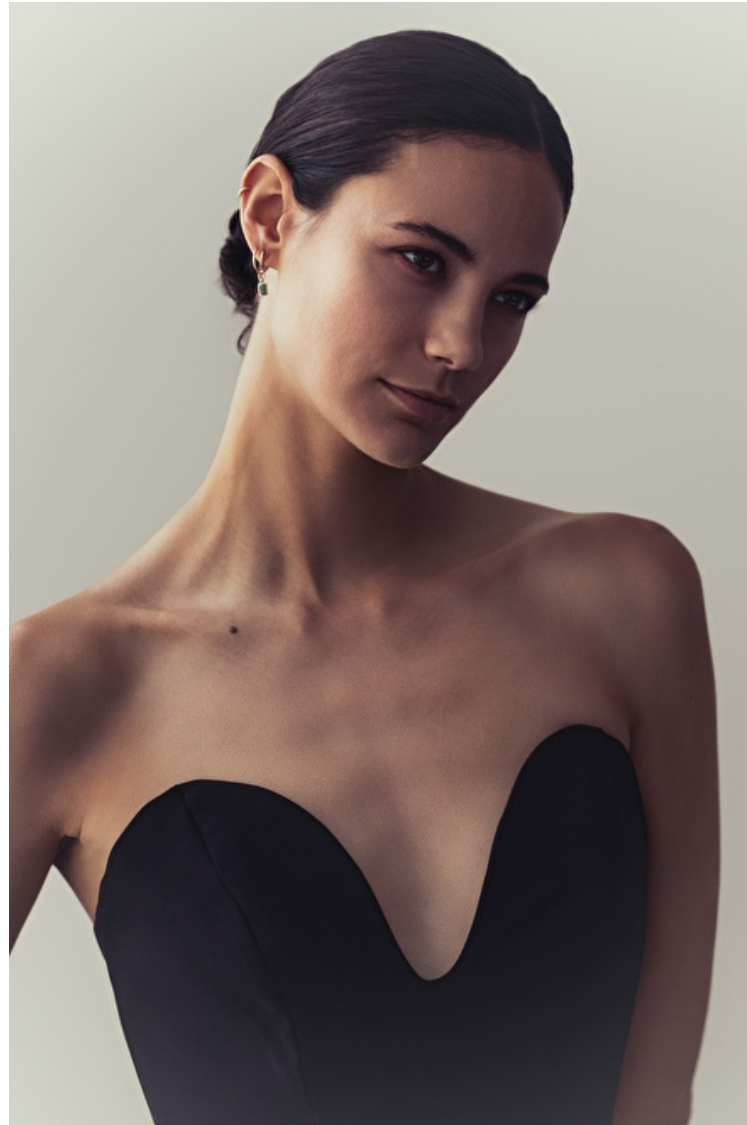

Anja Leuenberger

Height 179cm / 5' 10.5"

Size EU/US 36 / 6

Bust 81cm / 32"

Waist 68cm / 27"

Hips 91cm / 36"

Shoes EU/US/UK 39 / 8 / 6

Eyes Brown

Hair Brown

Cup A/B