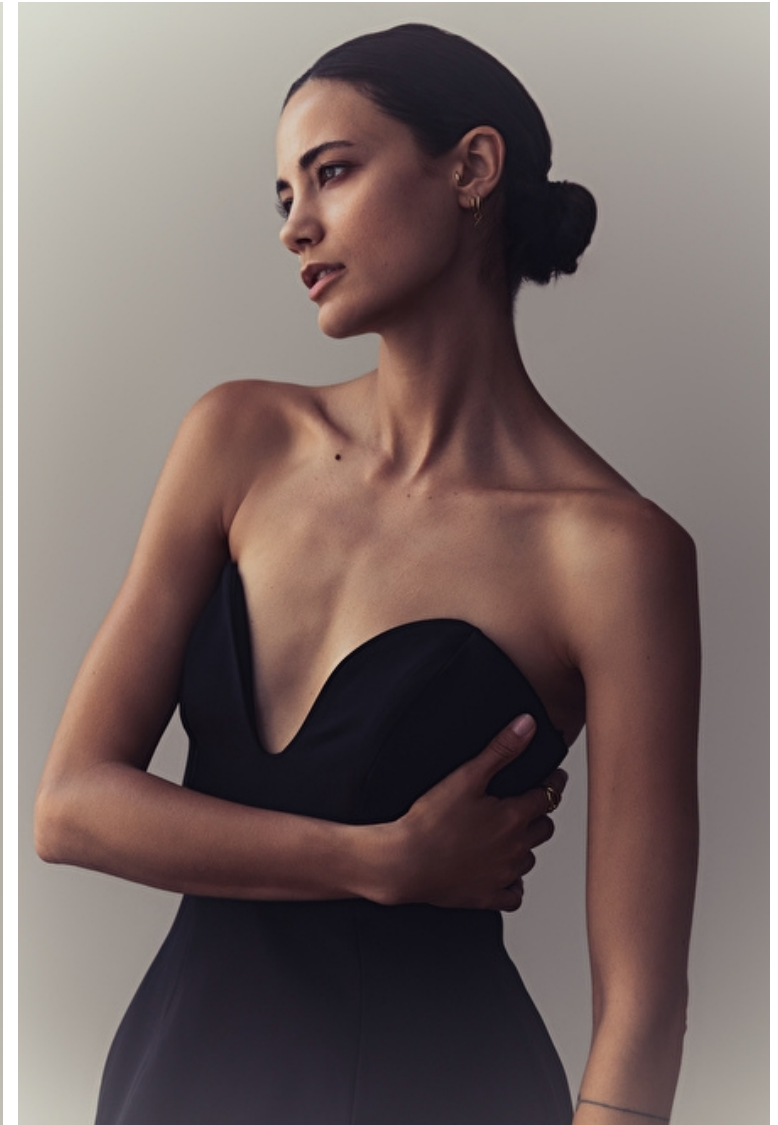

Anja Leuenberger

Height 179cm / 5' 10.5"

Size EU/US 36 / 6

Bust 81cm / 32"

Waist 68cm / 27"

Hips 91cm / 36"

Shoes EU/US/UK 39 / 8 / 6

Eyes Brown

Hair Brown

Cup A/B