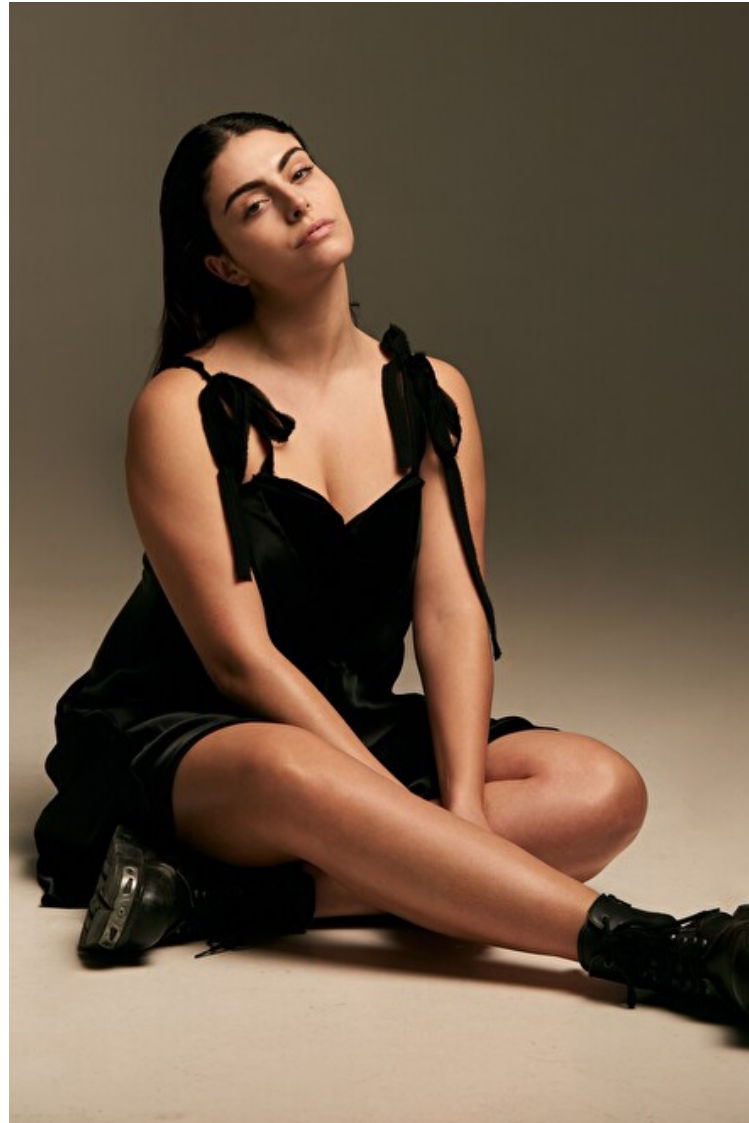

Modellink

Vasagatan 16, Goteborg, 41124, Goteborg, Sweden
Phone: 031-13 15 33 **Email:** info@modellink.se **Website:** http://modellink.se/

Anna Agrelo

Height 178cm / 5' 10.0"

Bust 100cm / 39.5"

Waist 83cm / 32.5"

Hips 122cm / 48"

Shoes EU/US/UK 41 / 9.5 / 8

Eyes Brown

Hair Brown

Cup C