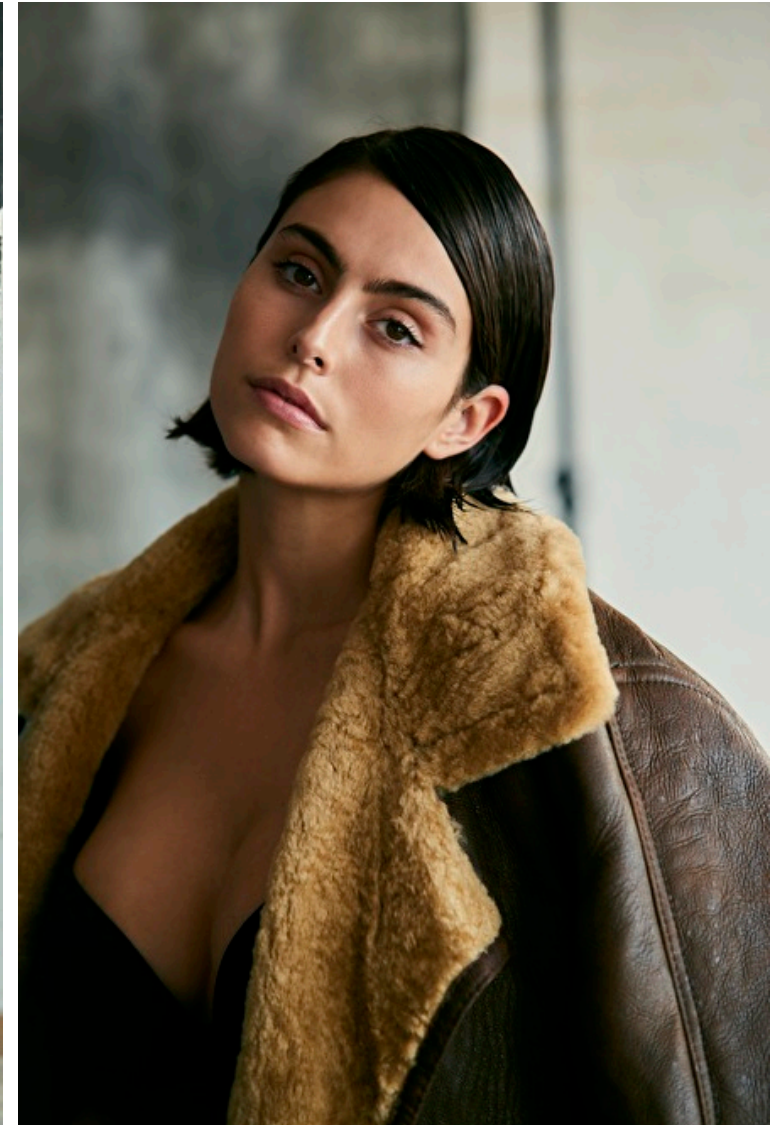

Modellink

Vasagatan 16, Goteborg, 41124, Goteborg, Sweden
Phone: 031-13 15 33 **Email:** info@modellink.se **Website:** http://modellink.se/

Anna Agrelo

Height 178cm / 5' 10.0"

Bust 100cm / 39.5"

Waist 83cm / 32.5"

Hips 122cm / 48"

Shoes EU/US/UK 41 / 9.5 / 8

Eyes Brown

Hair Brown

Cup C